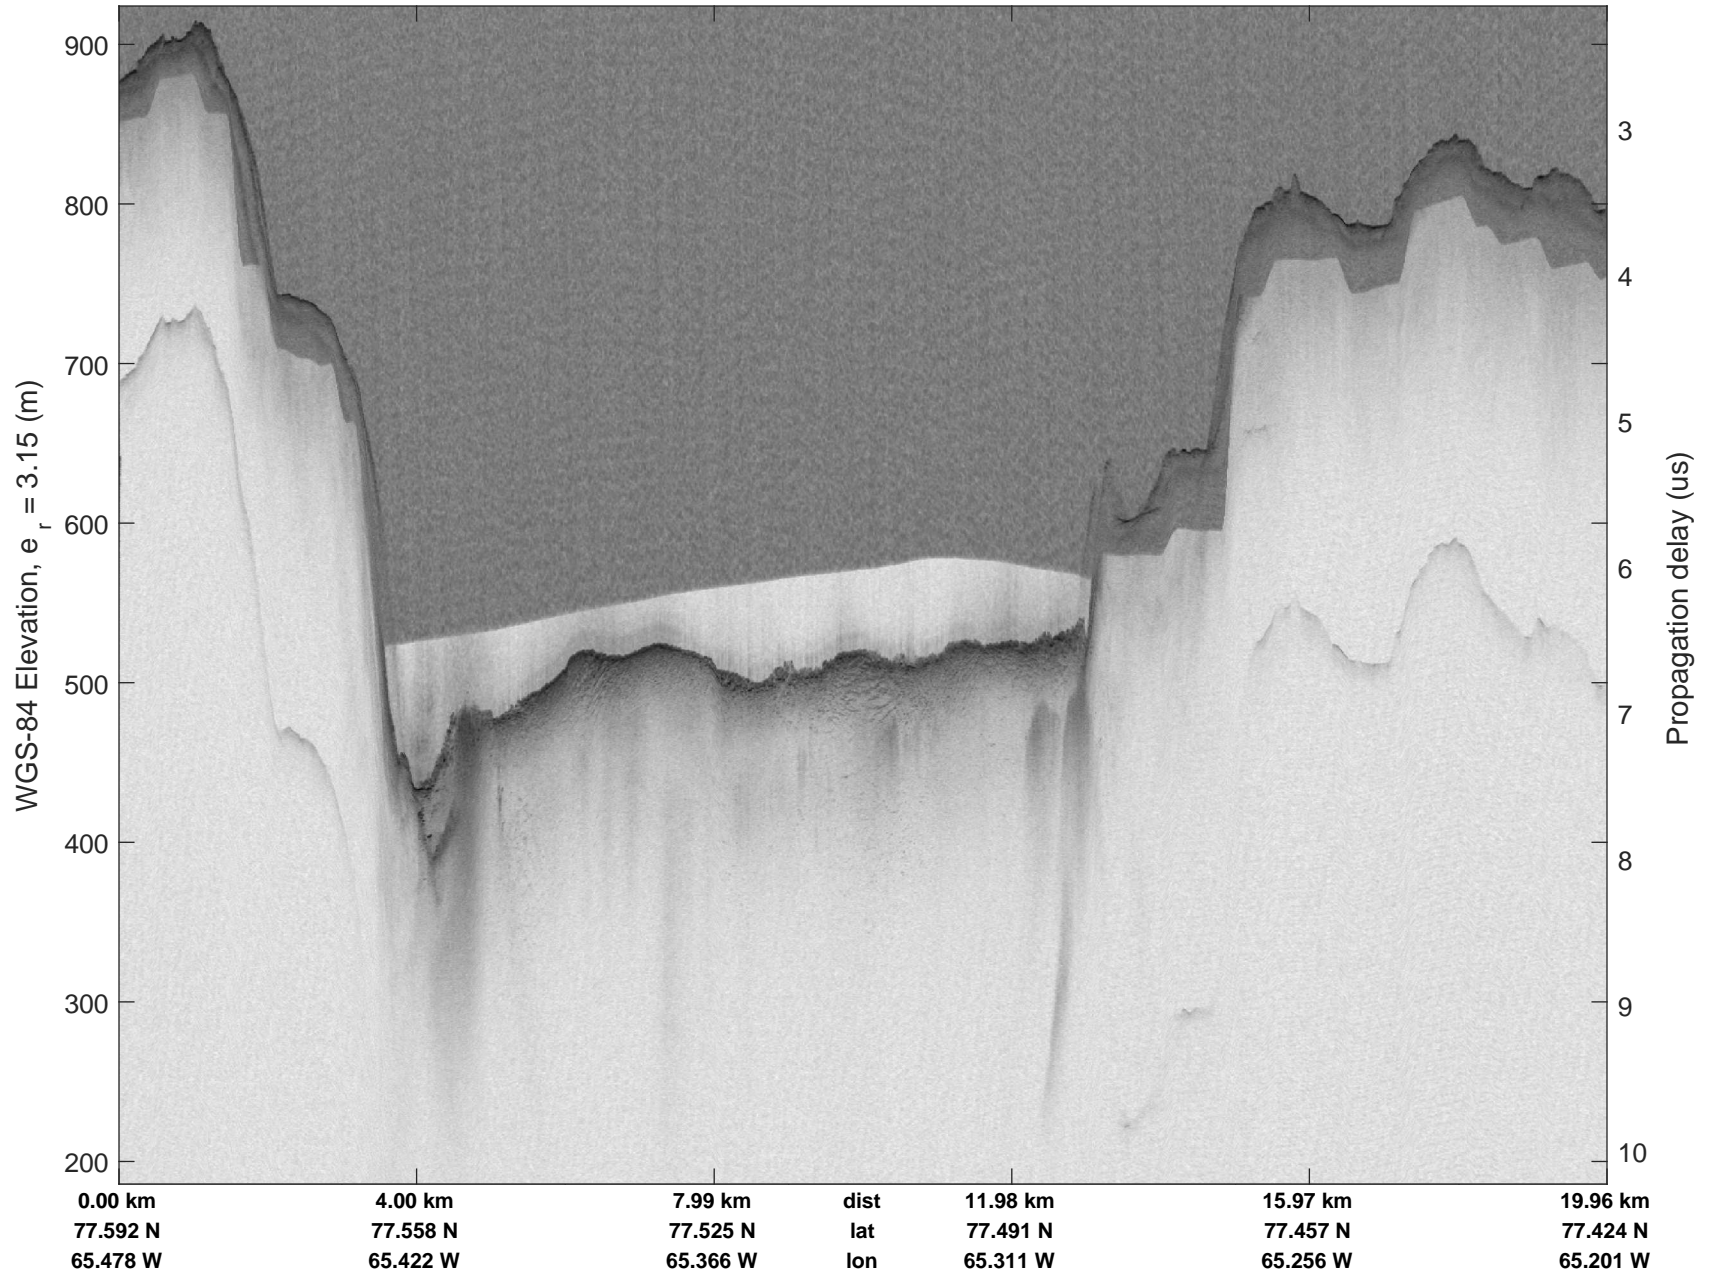

accum 2017_Greenland_P3: "North Flux 2" 20170322_02_001: 12:04:11.1 to 12:06:43.5 GPS

accum 2017_Greenland_P3: "North Flux 2" 20170322_02_002: 12:06:43.8 to 12:09:15.6 GPS

accum 2017_Greenland_P3: "North Flux 2" 20170322_02_003: 12:09:15.8 to 12:11:44.8 GPS

accum 2017_Greenland_P3: "North Flux 2" 20170322_02_004: 12:11:45.0 to 12:14:12.2 GPS

accum 2017_Greenland_P3: "North Flux 2" 20170322_02_005: 12:14:12.5 to 12:15:22.0 GPS