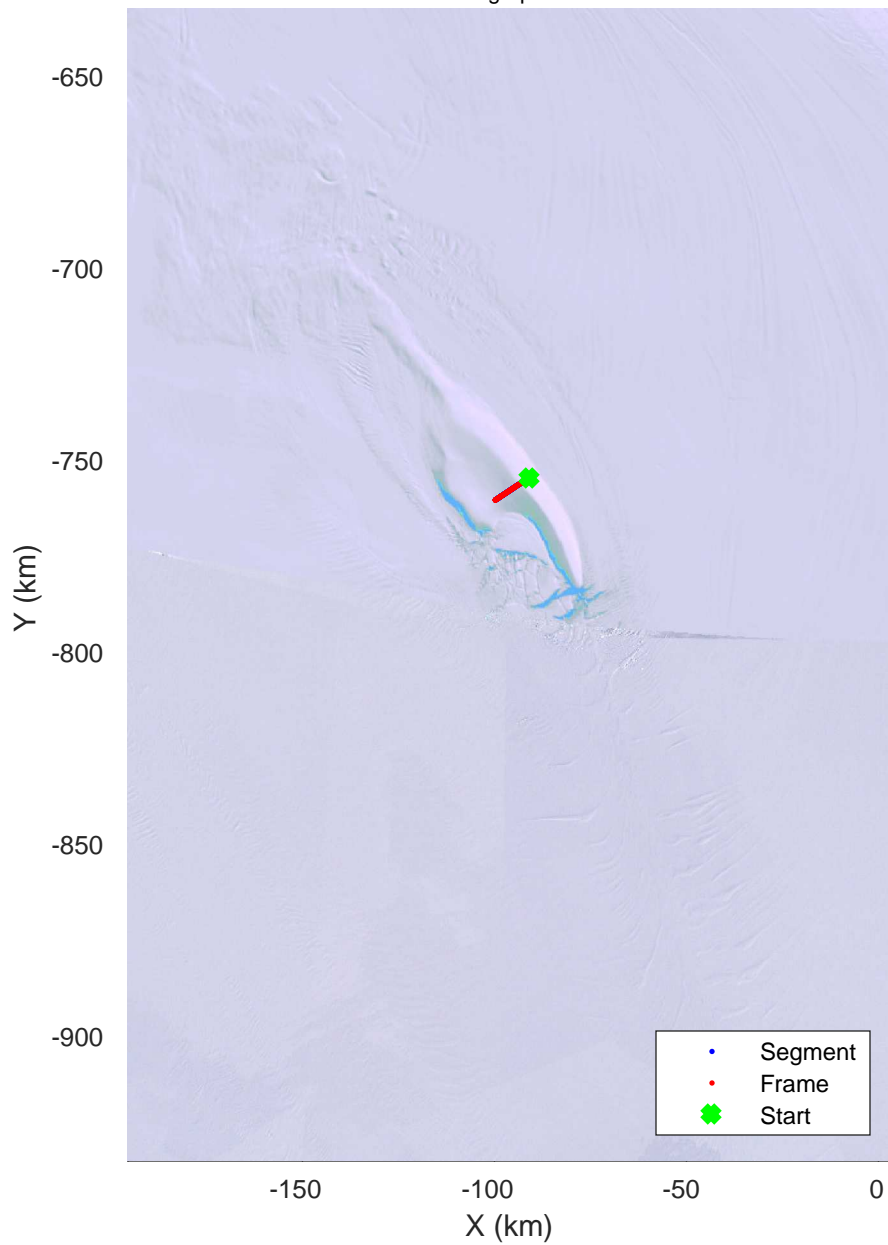

121714 to 121716
20151220_03_001
Polar Stereograph -71N/0E

accum 2015_Antarctica_Ground: "121714 to 121716" 20151220_03_001: 23:09:20.8 to 24:39:01.7 GPS

accum 2015_Antarctica_Ground: "121714 to 121716" 20151220_03_001: 23:09:20.8 to 24:39:01.7 GPS