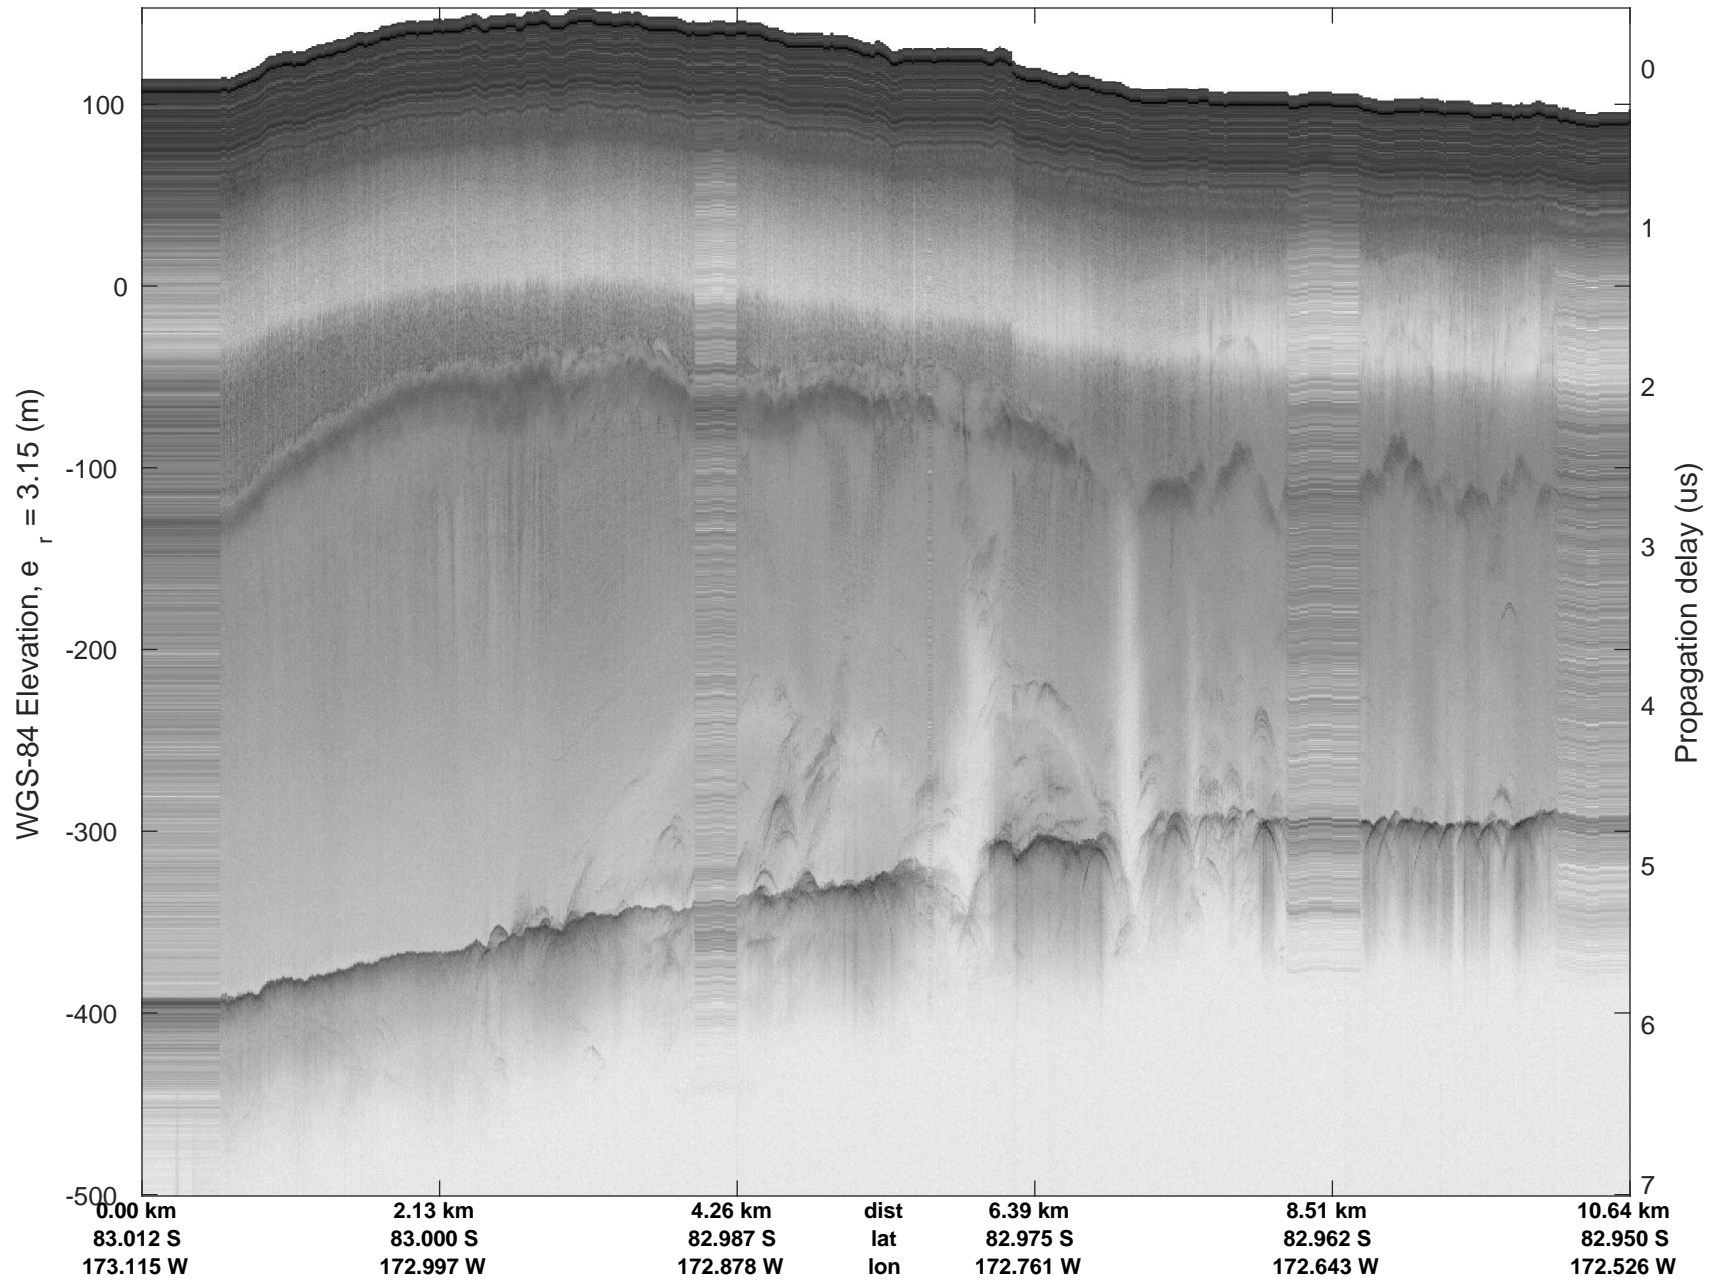

121714 to 121716
20151220_03_001
Polar Stereograph -71N/0E

accum 2015_Antarctica_Ground: "121714 to 121716" 20151220_03_001: 23:09:20.8 to 24:39:01.7 GPS

accum 2015_Antarctica_Ground: "121714 to 121716" 20151220_03_001: 23:09:20.8 to 24:39:01.7 GPS