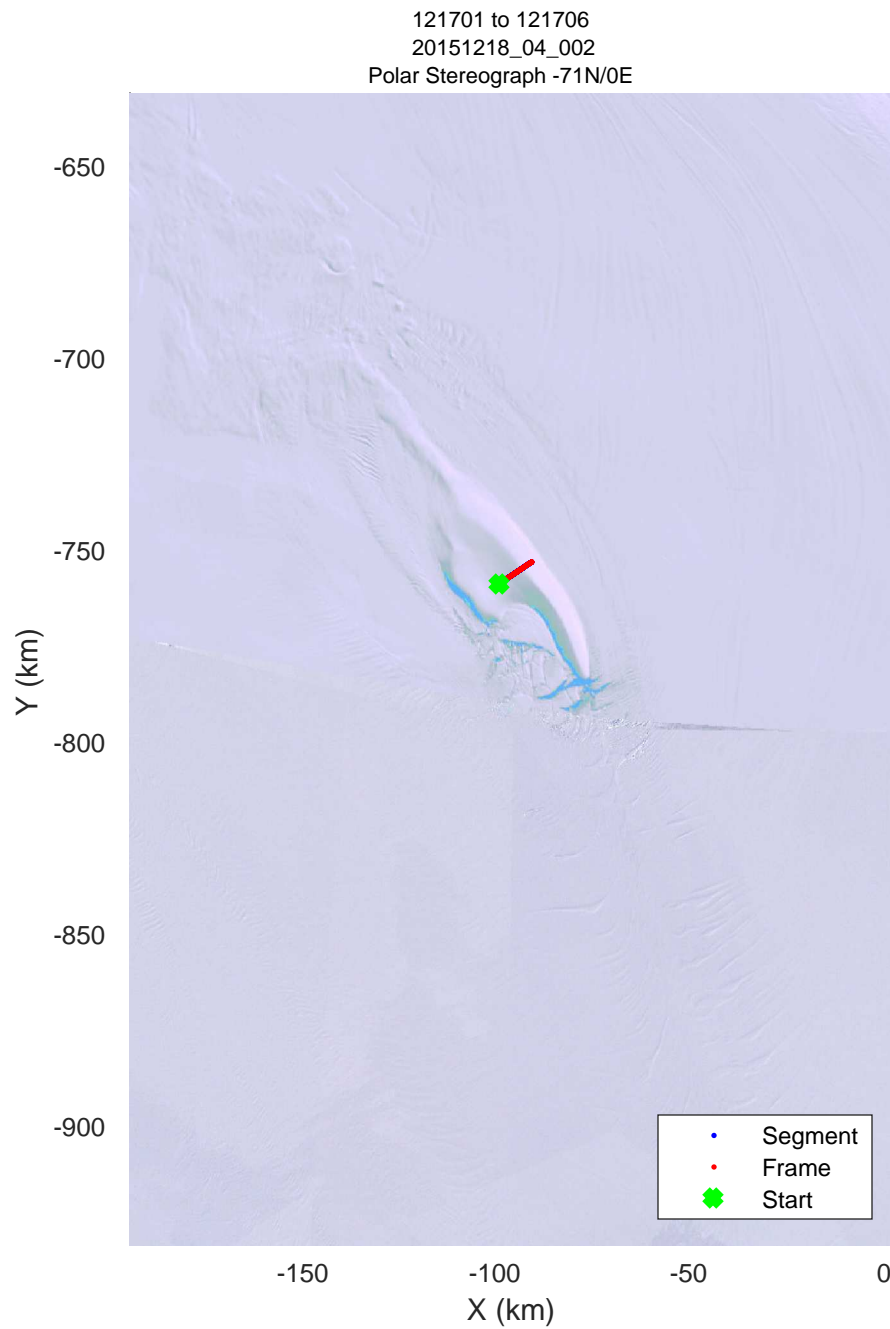

121701 to 121706  
 20151218\_04\_001  
 Polar Stereograph -71N/0E

accum 2015\_Antarctica\_Ground: "121701 to 121706" 20151218\_04\_001: 26:21:02.0 to 26:35:06.5 GPS

accum 2015\_Antarctica\_Ground: "121701 to 121706" 20151218\_04\_001: 26:21:02.0 to 26:35:06.5 GPS

accum 2015\_Antarctica\_Ground: "121701 to 121706" 20151218\_04\_002: 26:35:07.6 to 28:05:55.1 GPS

accum 2015\_Antarctica\_Ground: "121701 to 121706" 20151218\_04\_002: 26:35:07.6 to 28:05:55.1 GPS