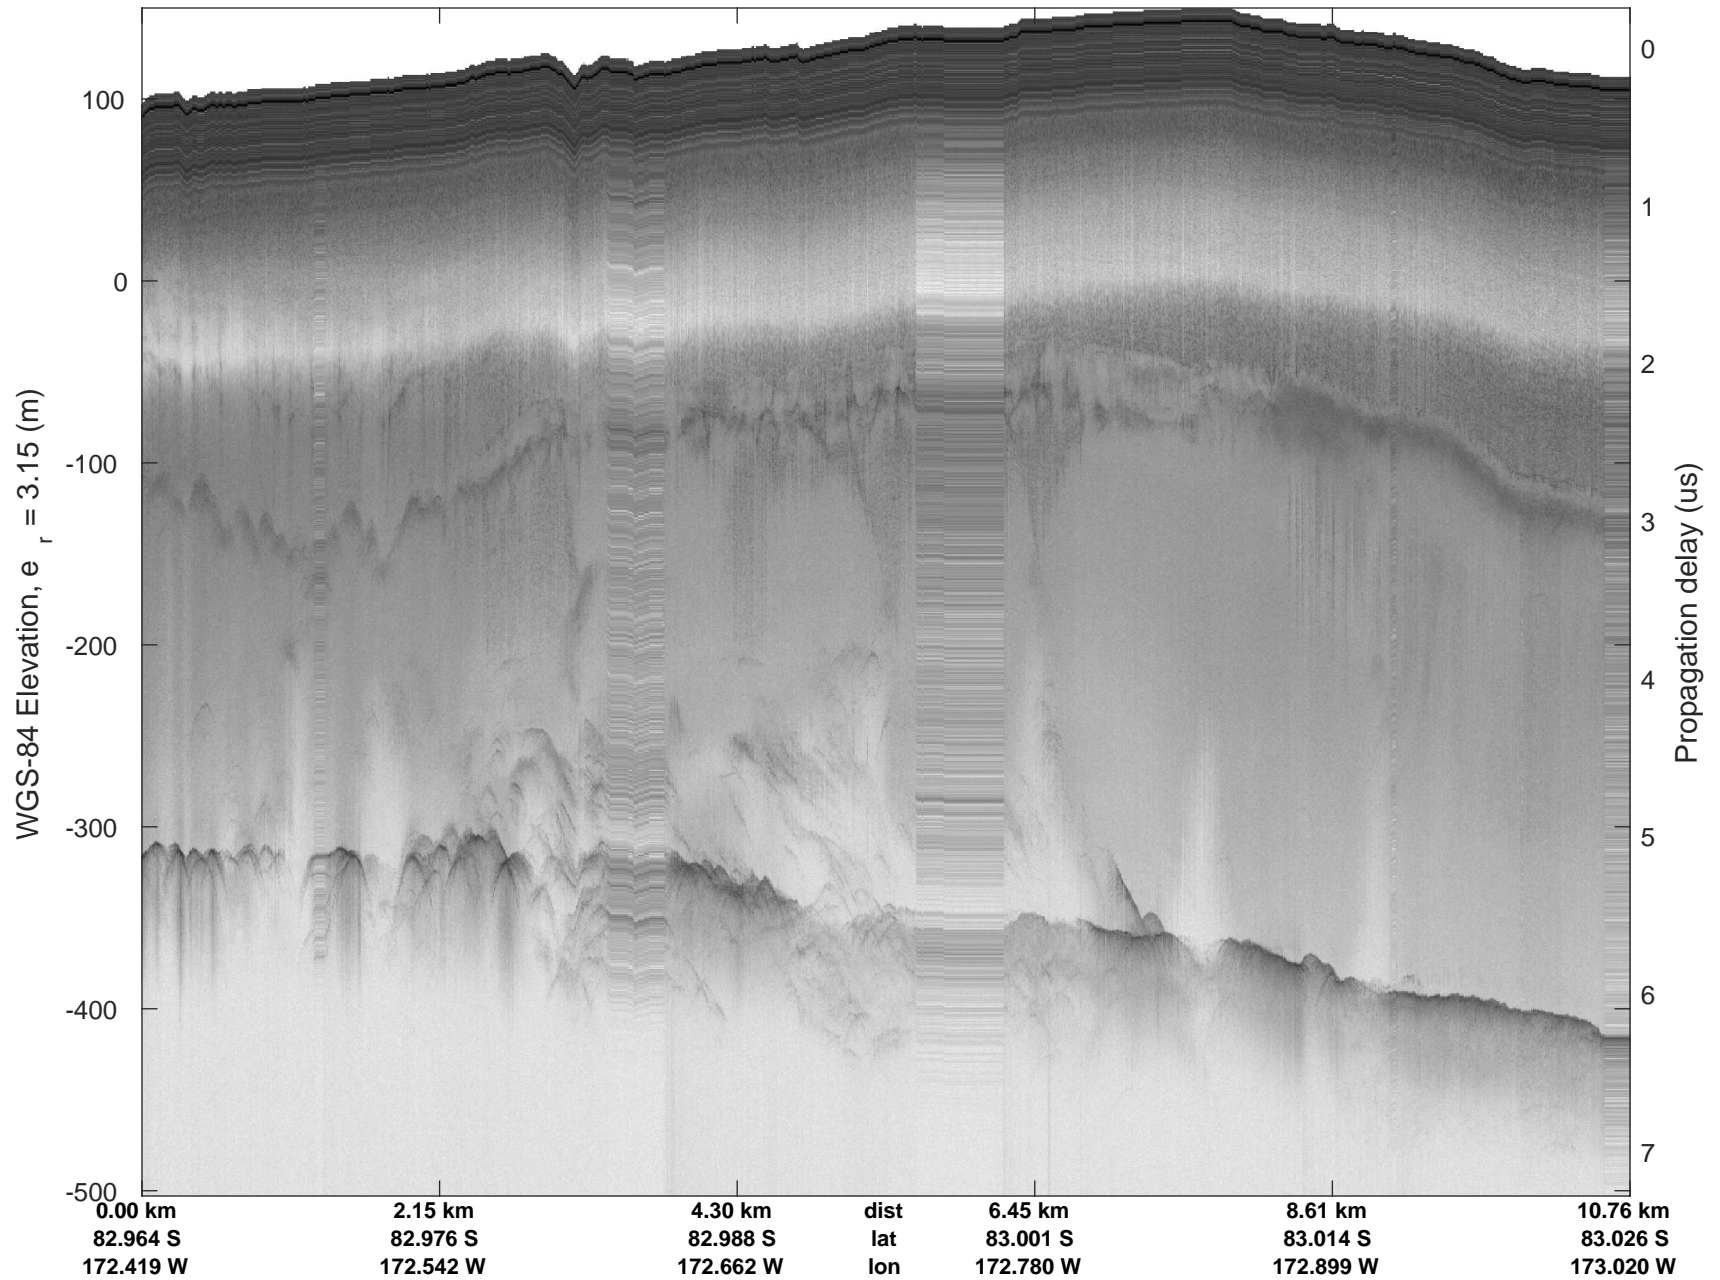

121701 to 121706  
 20151218\_04\_001  
 Polar Stereograph -71N/0E

accum 2015\_Antarctica\_Ground: "121701 to 121706" 20151218\_04\_001: 26:21:02.0 to 26:35:06.5 GPS

accum 2015\_Antarctica\_Ground: "121701 to 121706" 20151218\_04\_001: 26:21:02.0 to 26:35:06.5 GPS

accum 2015\_Antarctica\_Ground: "121701 to 121706" 20151218\_04\_002: 26:35:07.6 to 28:05:55.1 GPS

accum 2015\_Antarctica\_Ground: "121701 to 121706" 20151218\_04\_002: 26:35:07.6 to 28:05:55.1 GPS