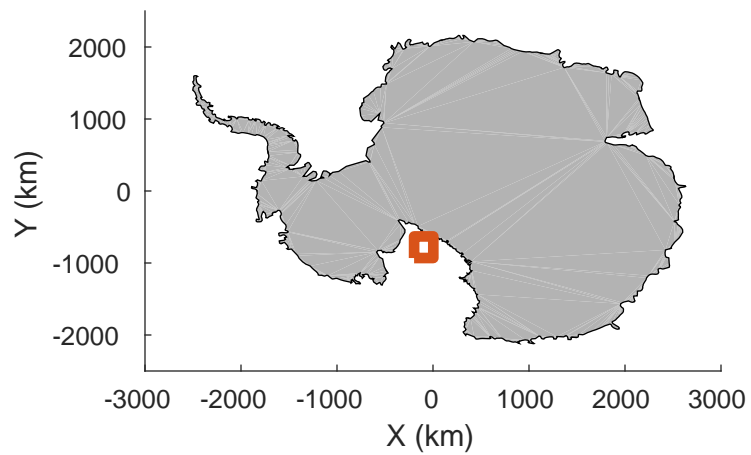

121701 to 121706  
 20151218\_04\_001  
 Polar Stereograph -71N/0E

accum 2015\_Antarctica\_Ground: "121701 to 121706" 20151218\_04\_001: 26:21:02.0 to 26:35:06.5 GPS

accum 2015\_Antarctica\_Ground: "121701 to 121706" 20151218\_04\_001: 26:21:02.0 to 26:35:06.5 GPS

accum 2015\_Antarctica\_Ground: "121701 to 121706" 20151218\_04\_002: 26:35:07.6 to 28:05:55.1 GPS

accum 2015\_Antarctica\_Ground: "121701 to 121706" 20151218\_04\_002: 26:35:07.6 to 28:05:55.1 GPS