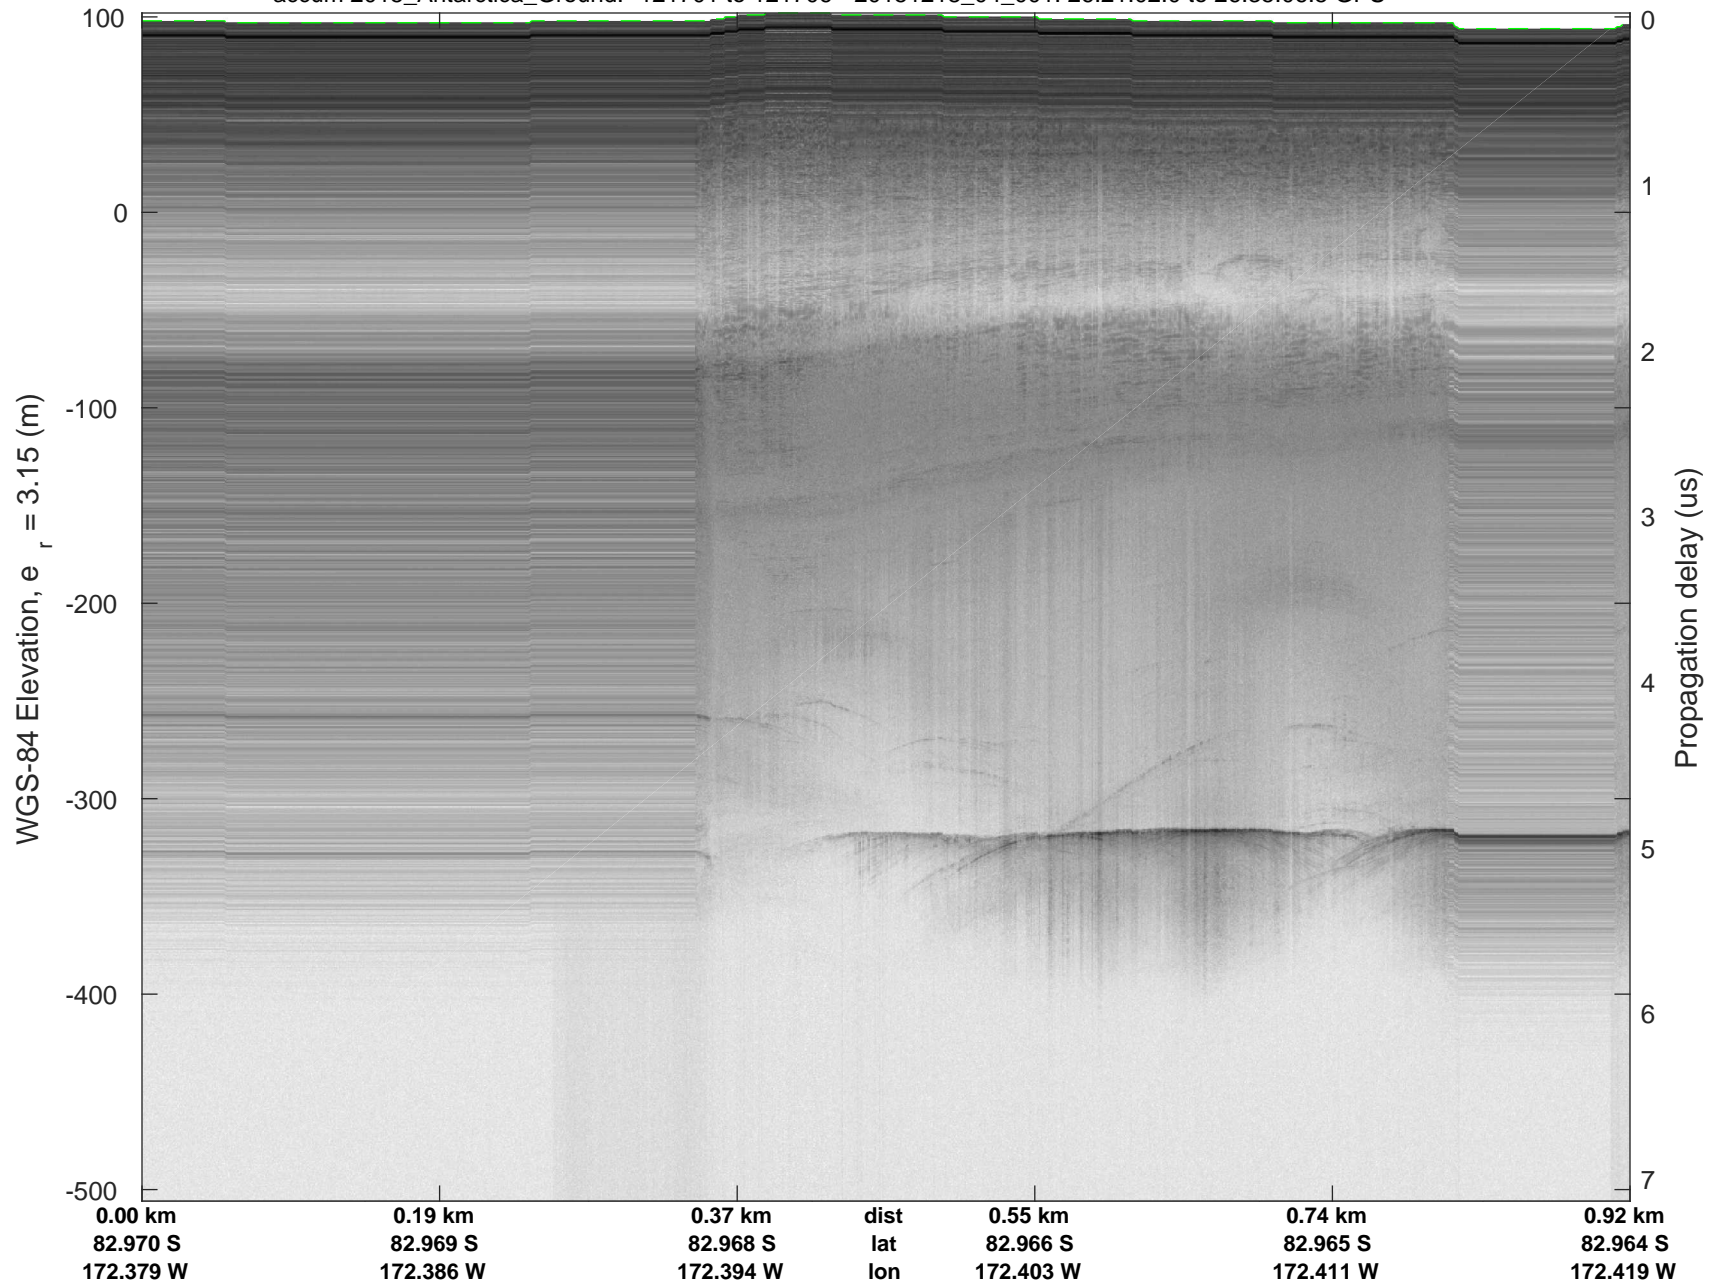

121701 to 121706  
 20151218\_04\_001  
 Polar Stereograph -71N/0E

accum 2015\_Antarctica\_Ground: "121701 to 121706" 20151218\_04\_001: 26:21:02.0 to 26:35:06.5 GPS

accum 2015\_Antarctica\_Ground: "121701 to 121706" 20151218\_04\_001: 26:21:02.0 to 26:35:06.5 GPS

accum 2015\_Antarctica\_Ground: "121701 to 121706" 20151218\_04\_002: 26:35:07.6 to 28:05:55.1 GPS

accum 2015\_Antarctica\_Ground: "121701 to 121706" 20151218\_04\_002: 26:35:07.6 to 28:05:55.1 GPS