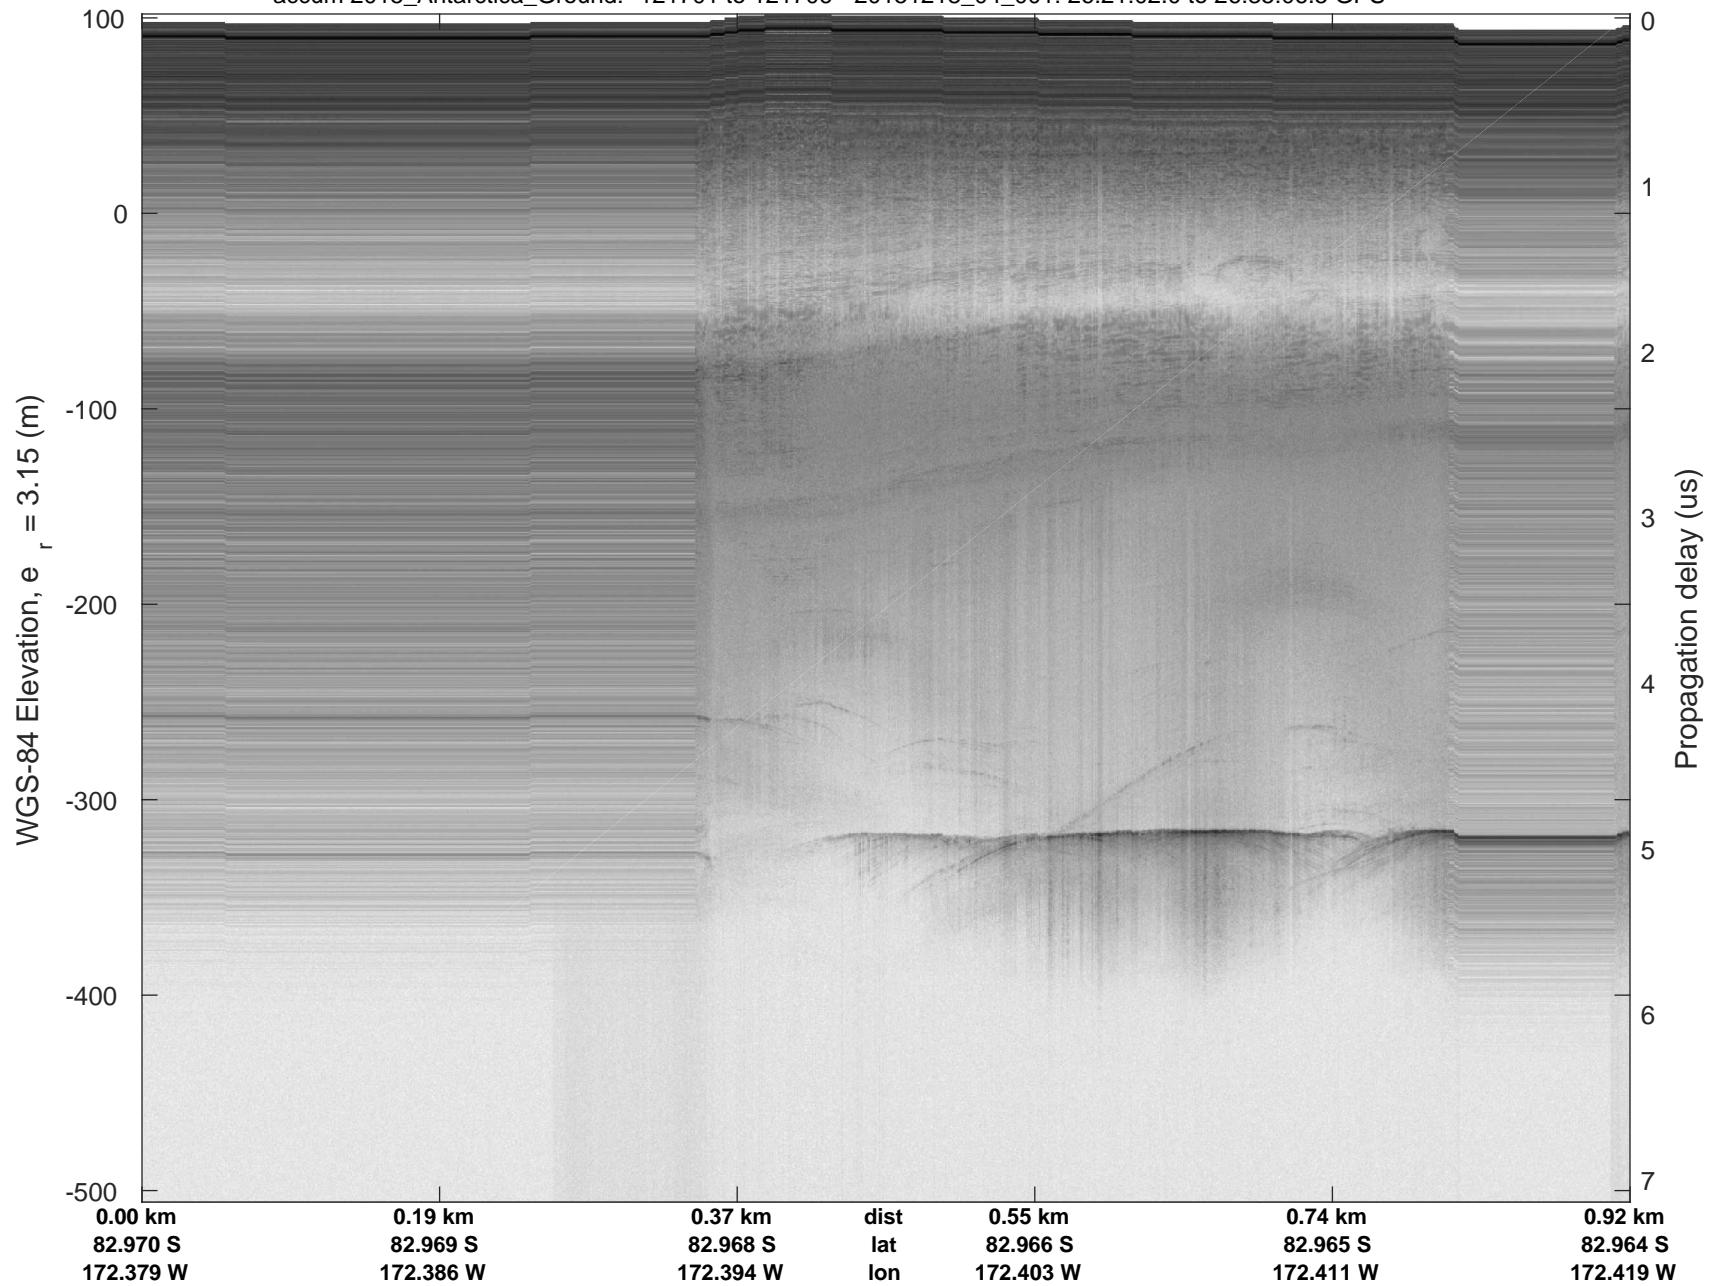

121701 to 121706  
 20151218\_04\_001  
 Polar Stereograph -71N/0E

accum 2015\_Antarctica\_Ground: "121701 to 121706" 20151218\_04\_001: 26:21:02.0 to 26:35:06.5 GPS

accum 2015\_Antarctica\_Ground: "121701 to 121706" 20151218\_04\_001: 26:21:02.0 to 26:35:06.5 GPS

accum 2015\_Antarctica\_Ground: "121701 to 121706" 20151218\_04\_002: 26:35:07.6 to 28:05:55.1 GPS

accum 2015\_Antarctica\_Ground: "121701 to 121706" 20151218\_04\_002: 26:35:07.6 to 28:05:55.1 GPS