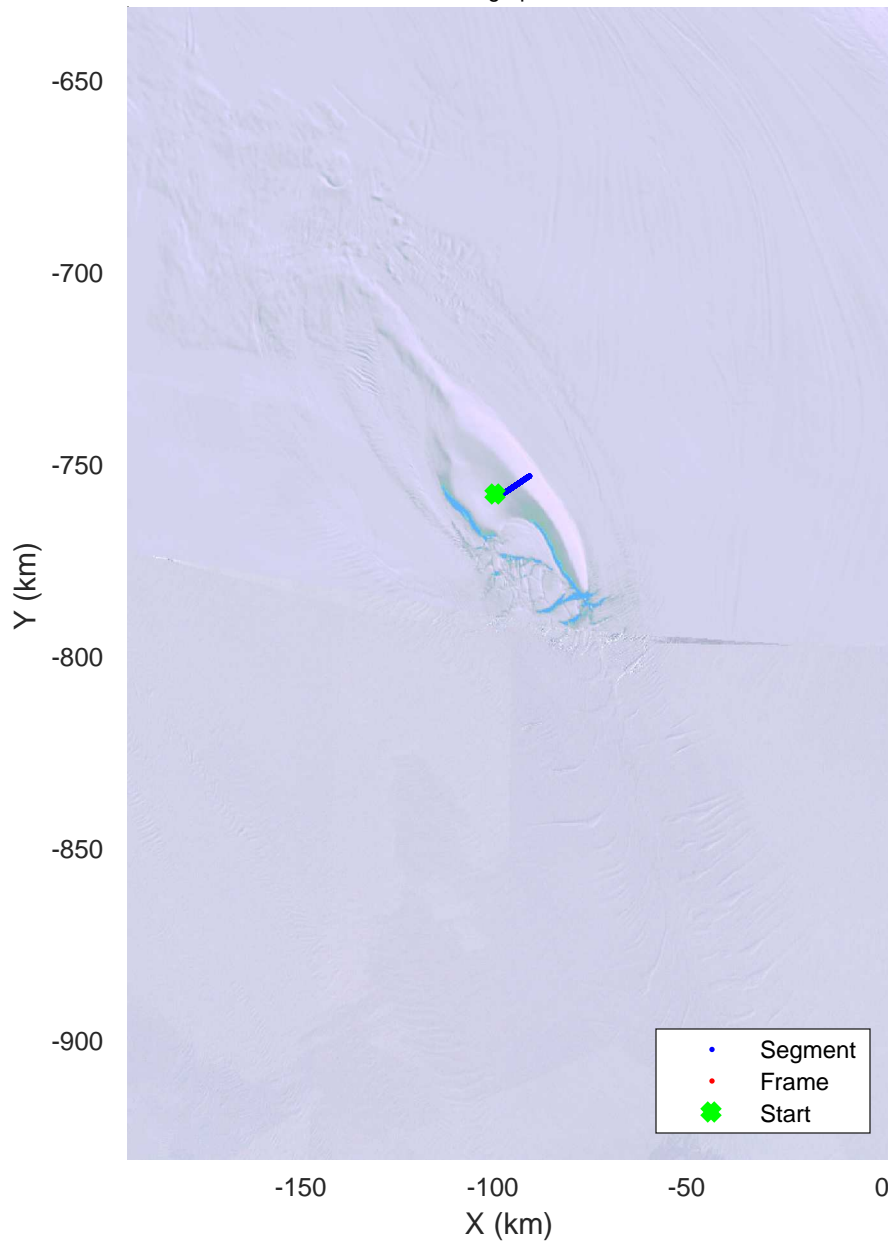

121701 to 121706  
 20151218\_04\_001  
 Polar Stereograph -71N/0E

accum 2015\_Antarctica\_Ground: "121701 to 121706" 20151218\_04\_001: 26:21:02.0 to 26:35:06.5 GPS

accum 2015\_Antarctica\_Ground: "121701 to 121706" 20151218\_04\_001: 26:21:02.0 to 26:35:06.5 GPS

accum 2015\_Antarctica\_Ground: "121701 to 121706" 20151218\_04\_002: 26:35:07.6 to 28:05:55.1 GPS

accum 2015\_Antarctica\_Ground: "121701 to 121706" 20151218\_04\_002: 26:35:07.6 to 28:05:55.1 GPS