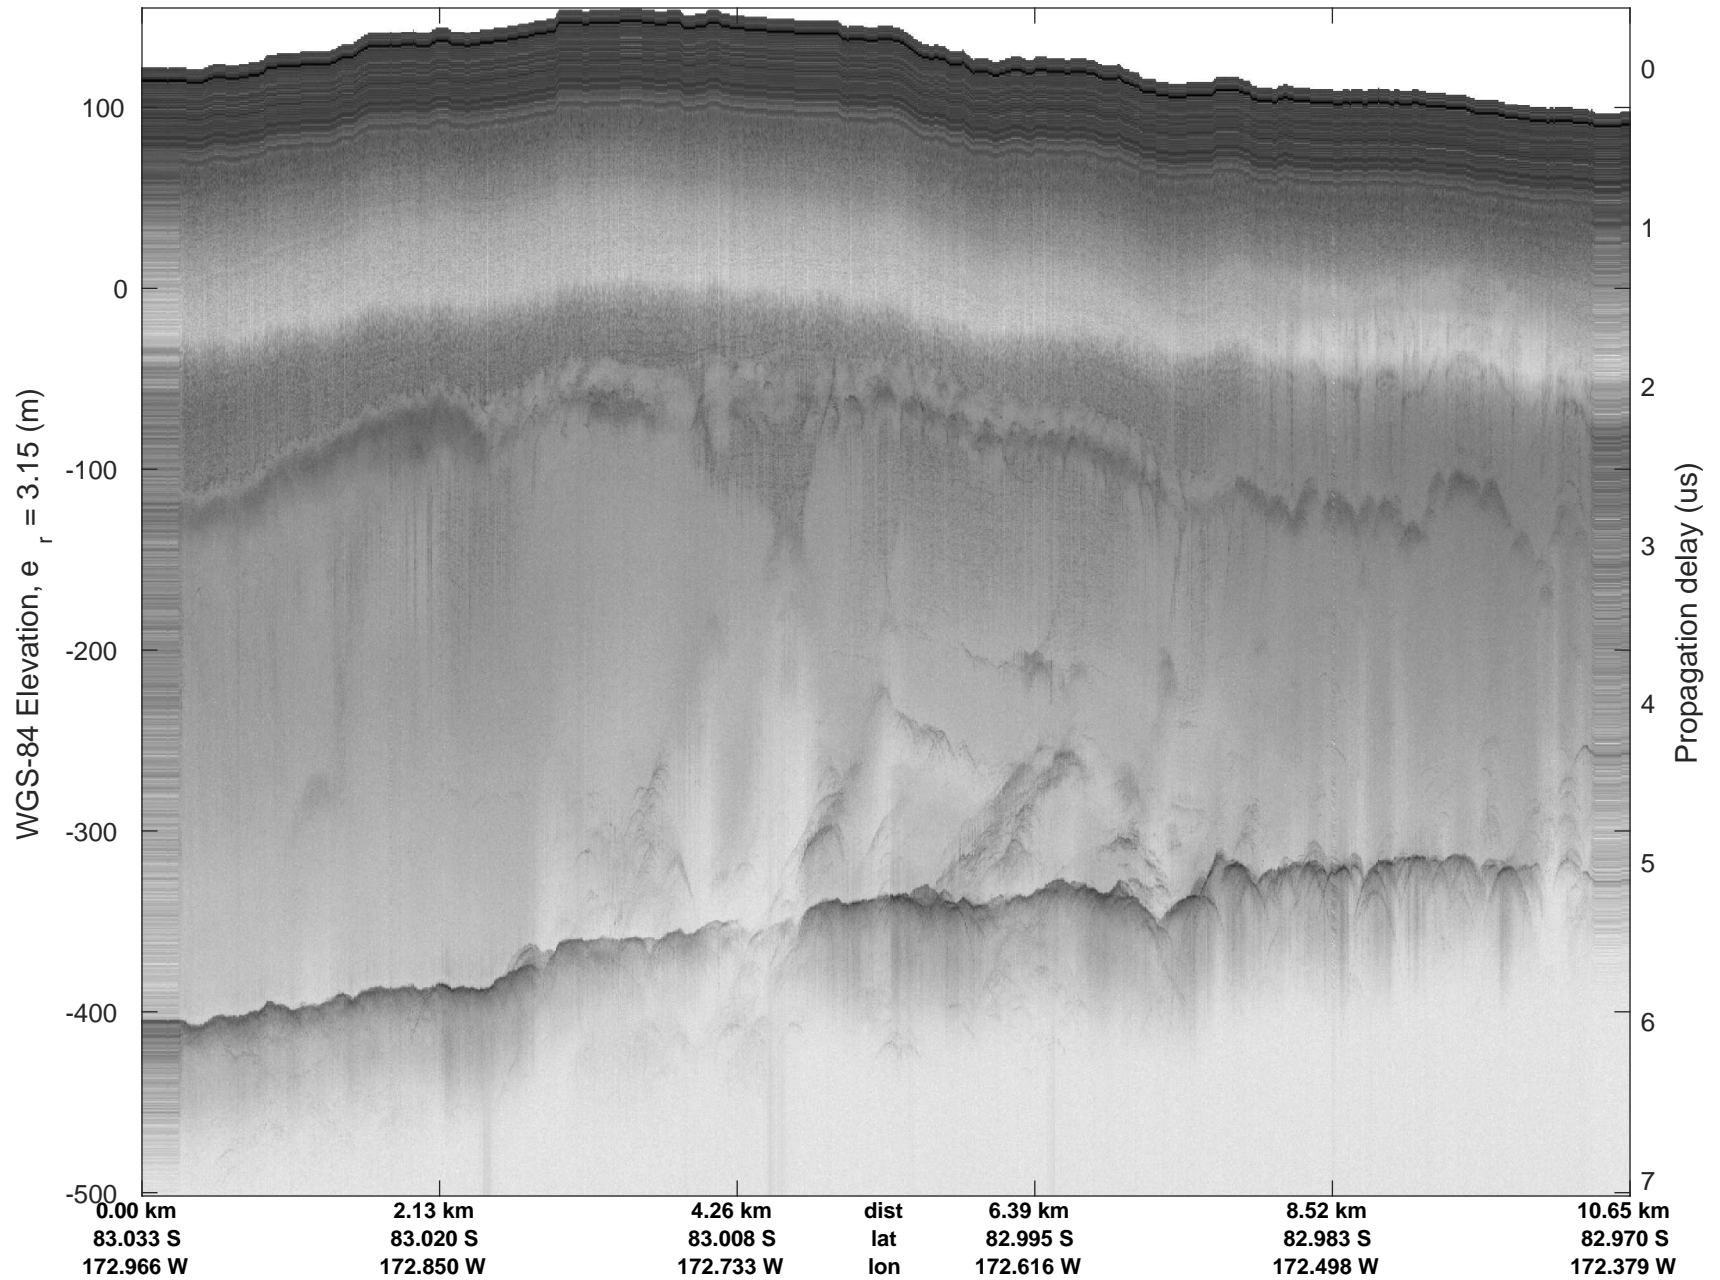

121704 to 121701  
20151218\_03\_001  
Polar Stereograph -71N/0E

accum 2015\_Antarctica\_Ground: "121704 to 121701" 20151218\_03\_001: 25:00:30.7 to 26:20:57.8 GPS

accum 2015\_Antarctica\_Ground: "121704 to 121701" 20151218\_03\_001: 25:00:30.7 to 26:20:57.8 GPS