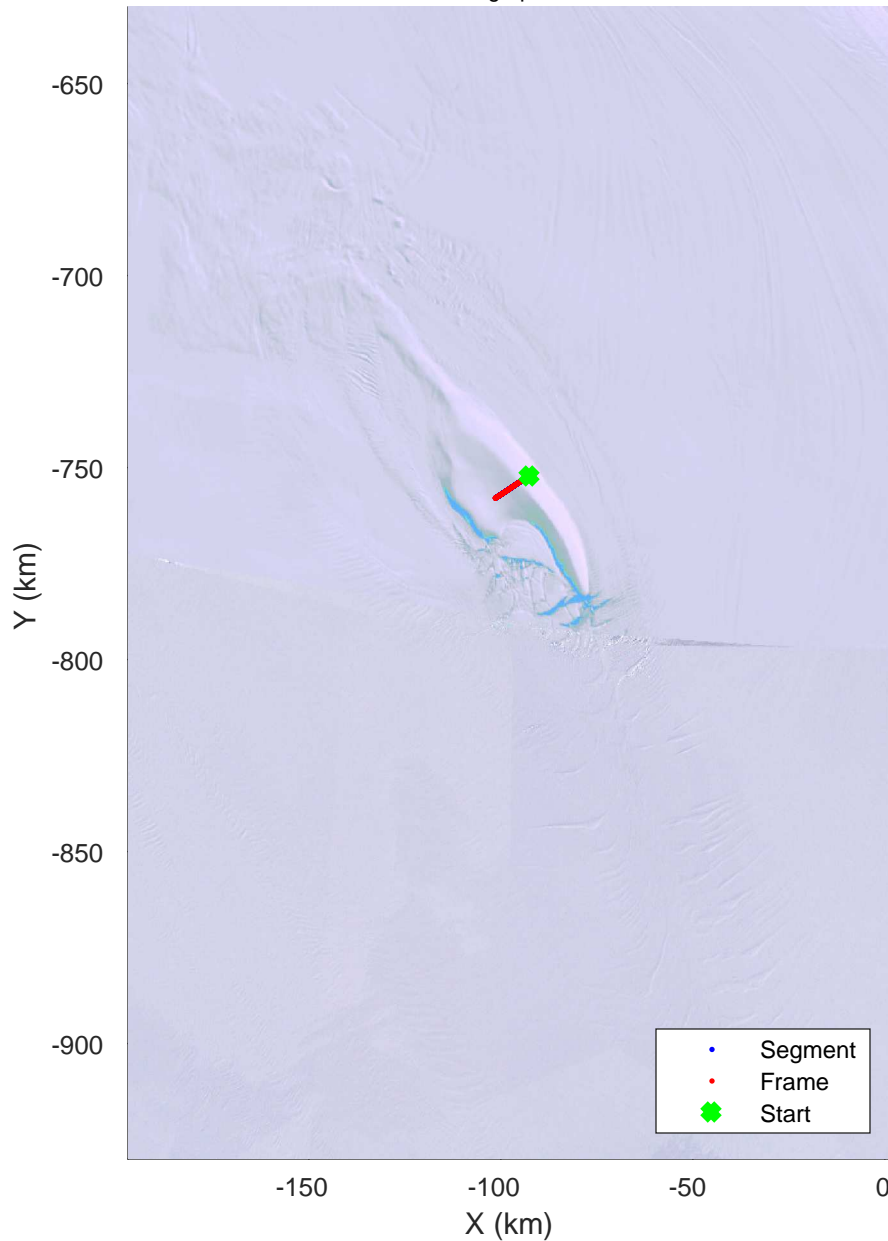

121704 to 121701  
20151218\_03\_001  
Polar Stereograph -71N/0E

accum 2015\_Antarctica\_Ground: "121704 to 121701" 20151218\_03\_001: 25:00:30.7 to 26:20:57.8 GPS

accum 2015\_Antarctica\_Ground: "121704 to 121701" 20151218\_03\_001: 25:00:30.7 to 26:20:57.8 GPS