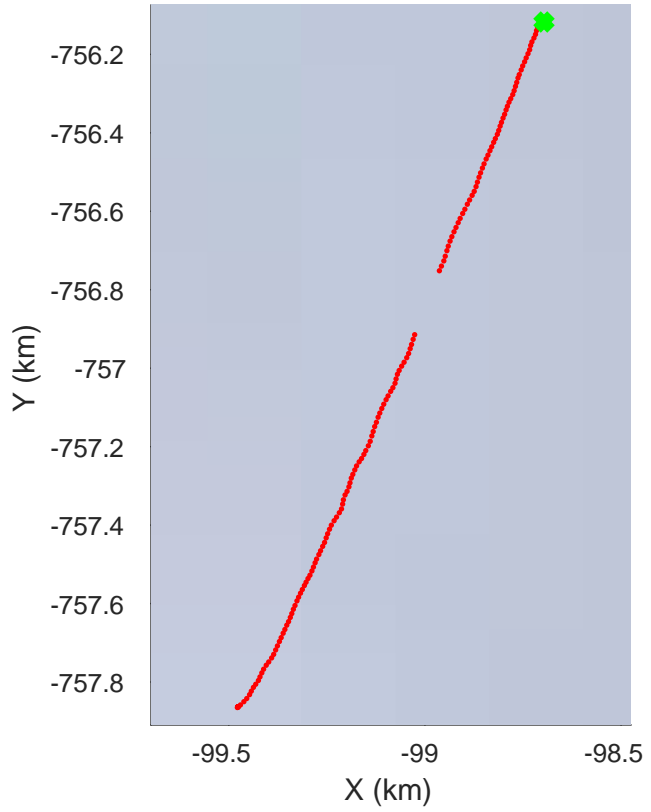

121617 to 121613
20151216_06_001
Polar Stereograph -71N/0E

accum 2015_Antarctica_Ground: "121617 to 121613" 20151216_06_001: 05:08:37.5 to 05:25:21.6 GPS

accum 2015_Antarctica_Ground: "121617 to 121613" 20151216_06_001: 05:08:37.5 to 05:25:21.6 GPS