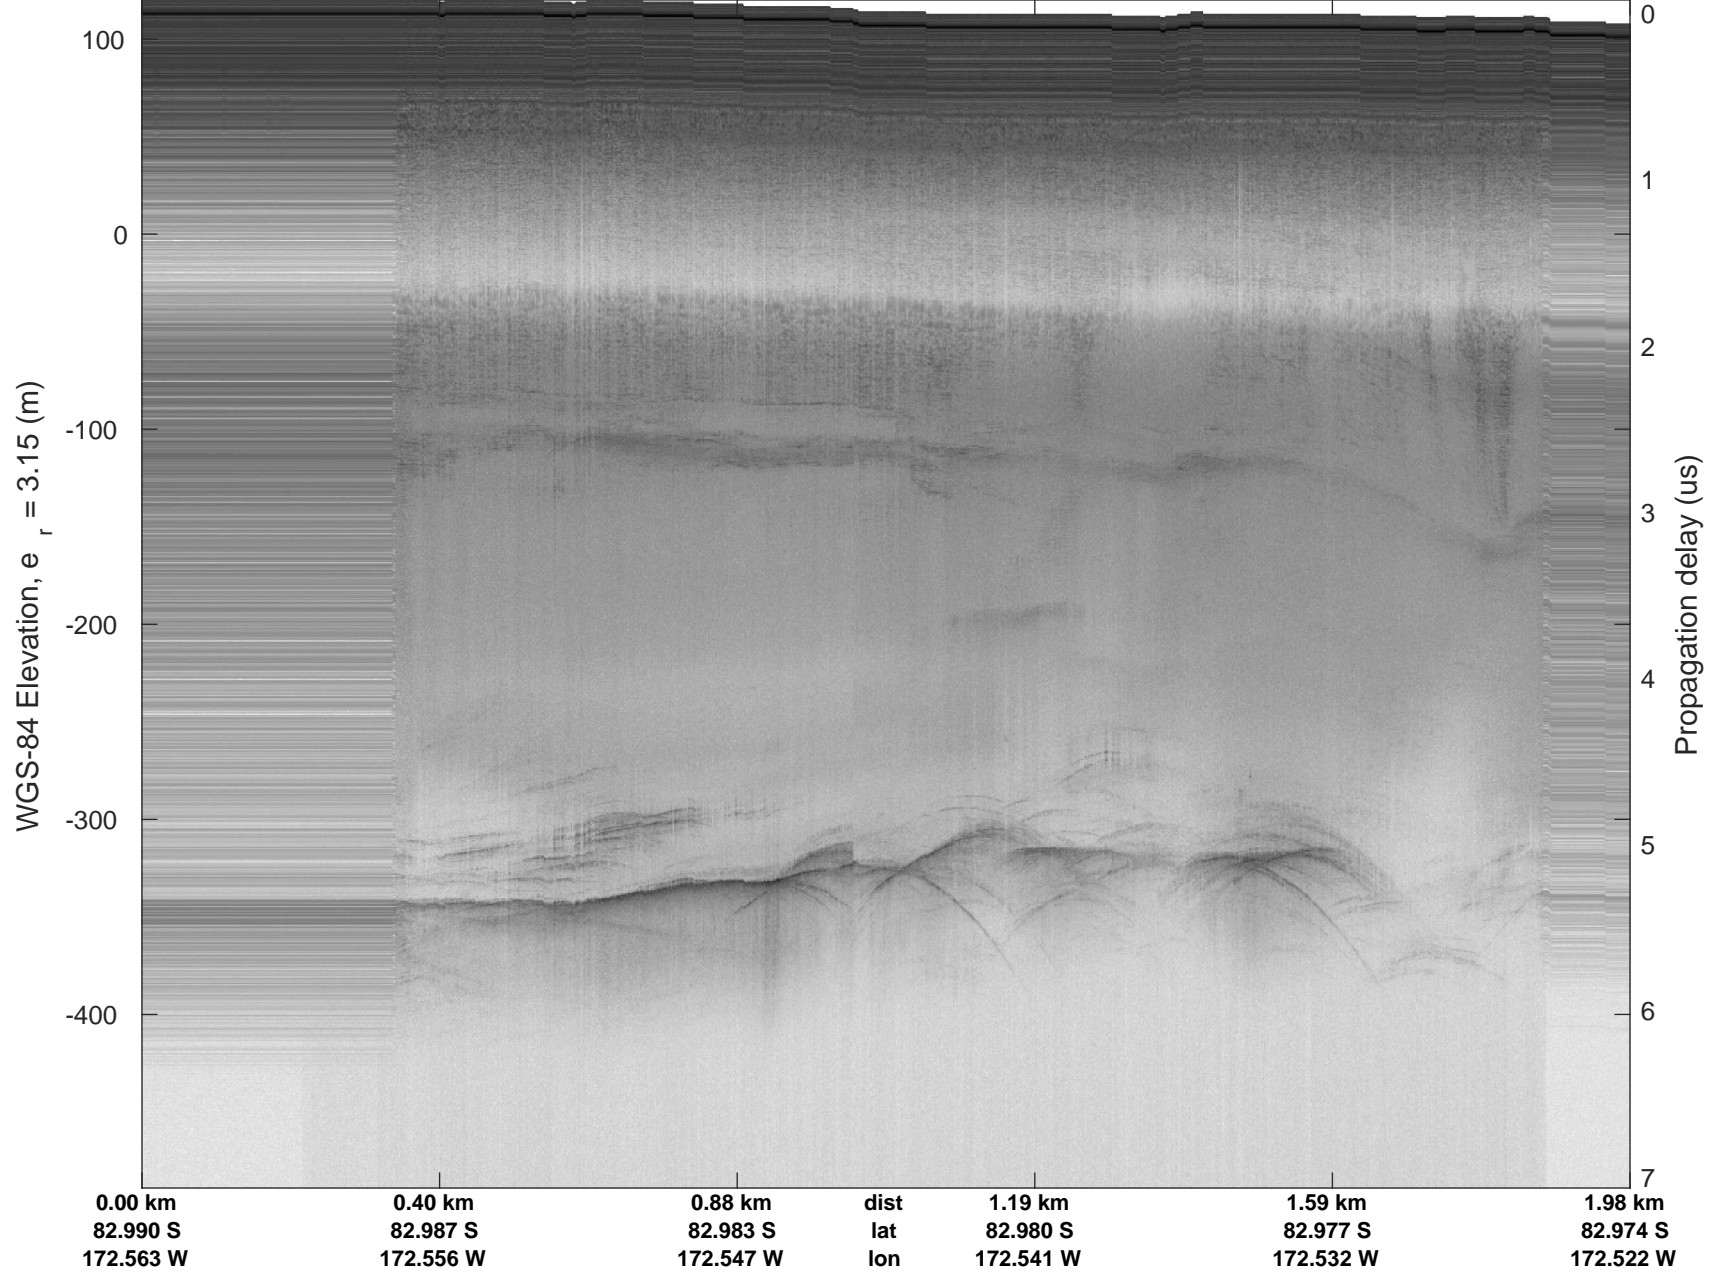

121617 to 121613
20151216_06_001
Polar Stereograph -71N/0E

accum 2015_Antarctica_Ground: "121617 to 121613" 20151216_06_001: 05:08:37.5 to 05:25:21.6 GPS

accum 2015_Antarctica_Ground: "121617 to 121613" 20151216_06_001: 05:08:37.5 to 05:25:21.6 GPS