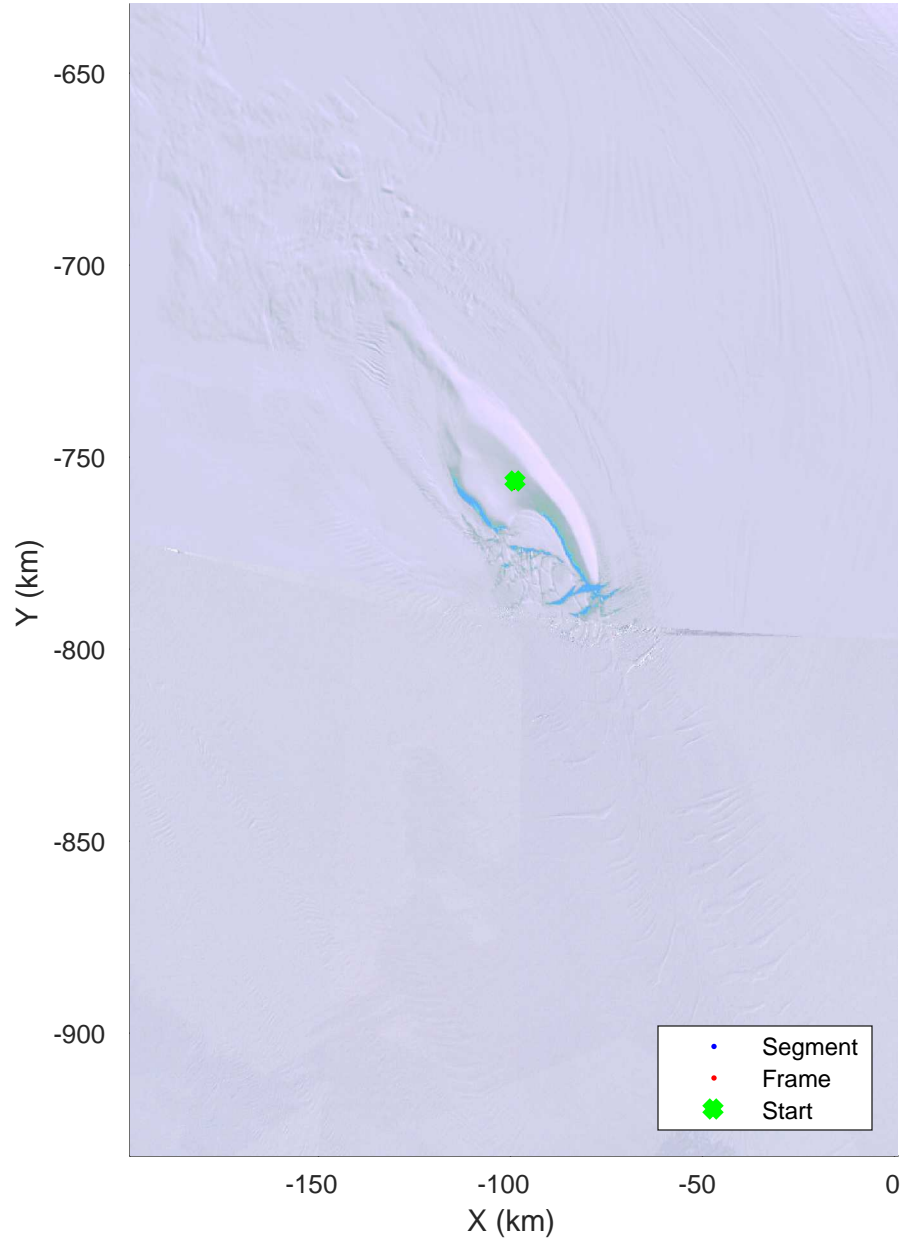

121617 to 121613
20151216_06_001
Polar Stereograph -71N/0E

accum 2015_Antarctica_Ground: "121617 to 121613" 20151216_06_001: 05:08:37.5 to 05:25:21.6 GPS

accum 2015_Antarctica_Ground: "121617 to 121613" 20151216_06_001: 05:08:37.5 to 05:25:21.6 GPS