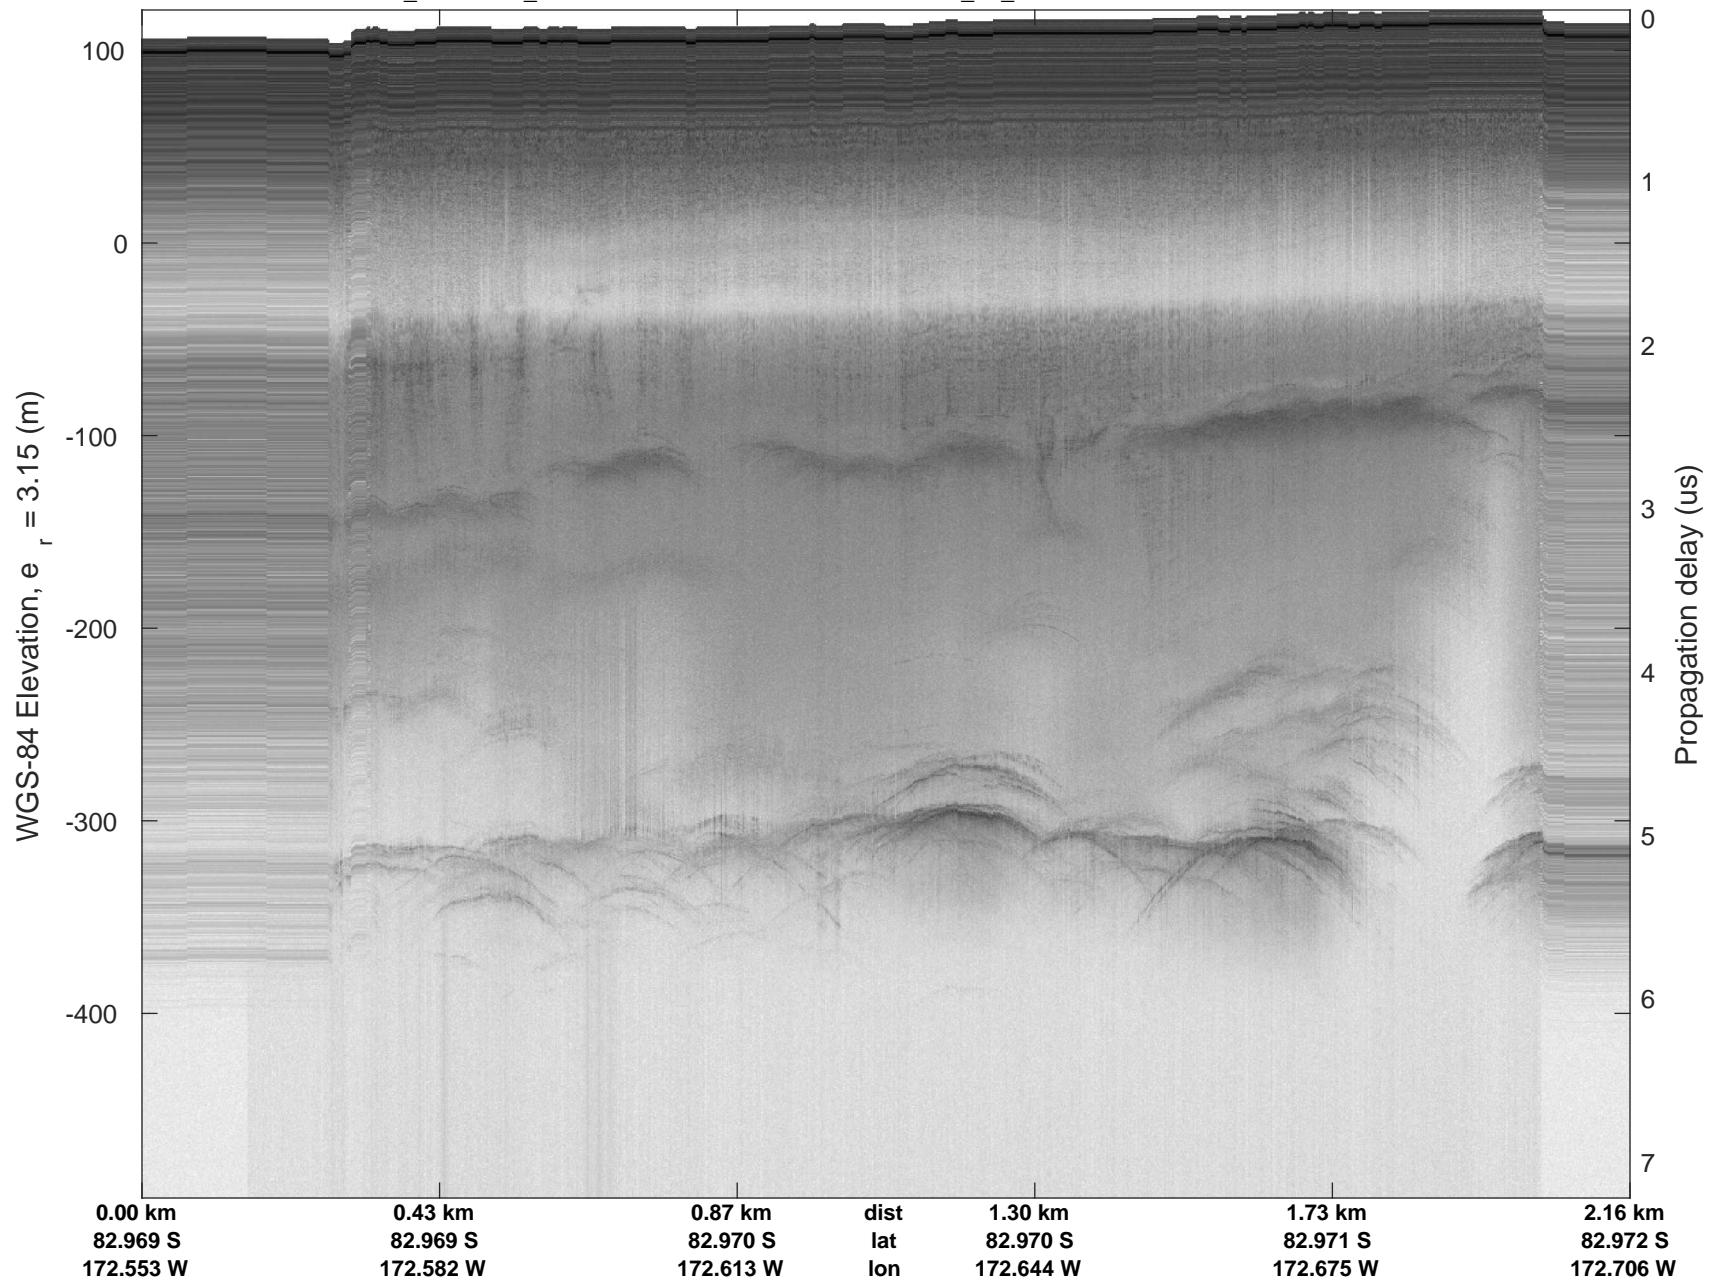

121614 to 121620
20151216_04_001
Polar Stereograph -71N/0E

accum 2015_Antarctica_Ground: "121614 to 121620" 20151216_04_001: 03:49:12.7 to 04:12:20.1 GPS

accum 2015_Antarctica_Ground: "121614 to 121620" 20151216_04_001: 03:49:12.7 to 04:12:20.1 GPS