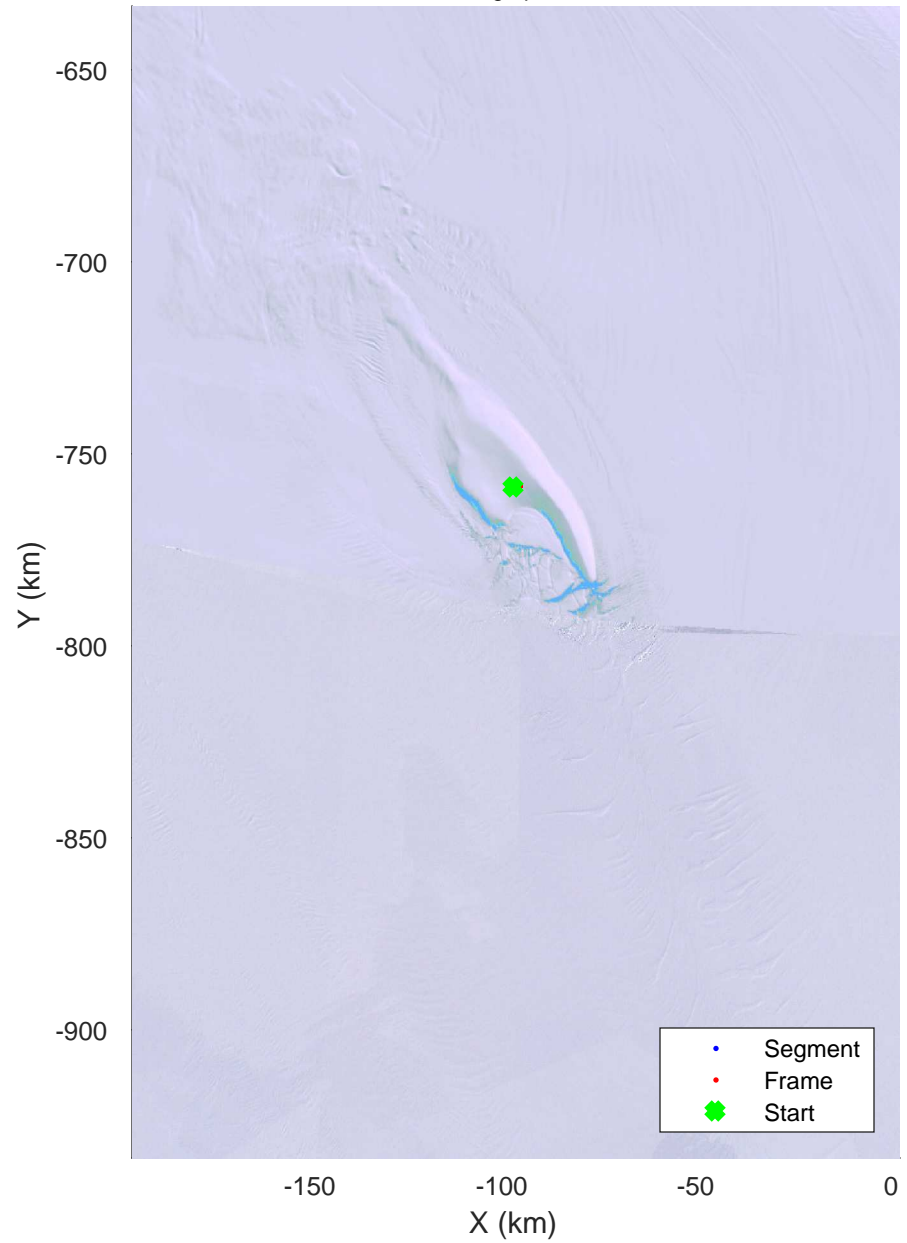

121614 to 121620
20151216_04_001
Polar Stereograph -71N/0E

accum 2015_Antarctica_Ground: "121614 to 121620" 20151216_04_001: 03:49:12.7 to 04:12:20.1 GPS

accum 2015_Antarctica_Ground: "121614 to 121620" 20151216_04_001: 03:49:12.7 to 04:12:20.1 GPS