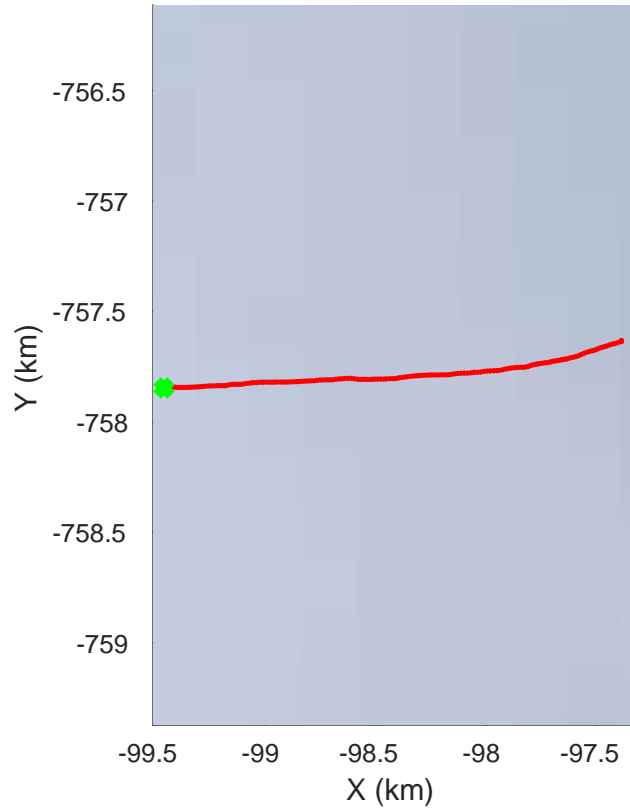

121613 to 121619
20151216_02_001
Polar Stereograph -71N/0E

accum 2015_Antarctica_Ground: "121613 to 121619" 20151216_02_001: 03:05:13.1 to 03:26:51.6 GPS

accum 2015_Antarctica_Ground: "121613 to 121619" 20151216_02_001: 03:05:13.1 to 03:26:51.6 GPS