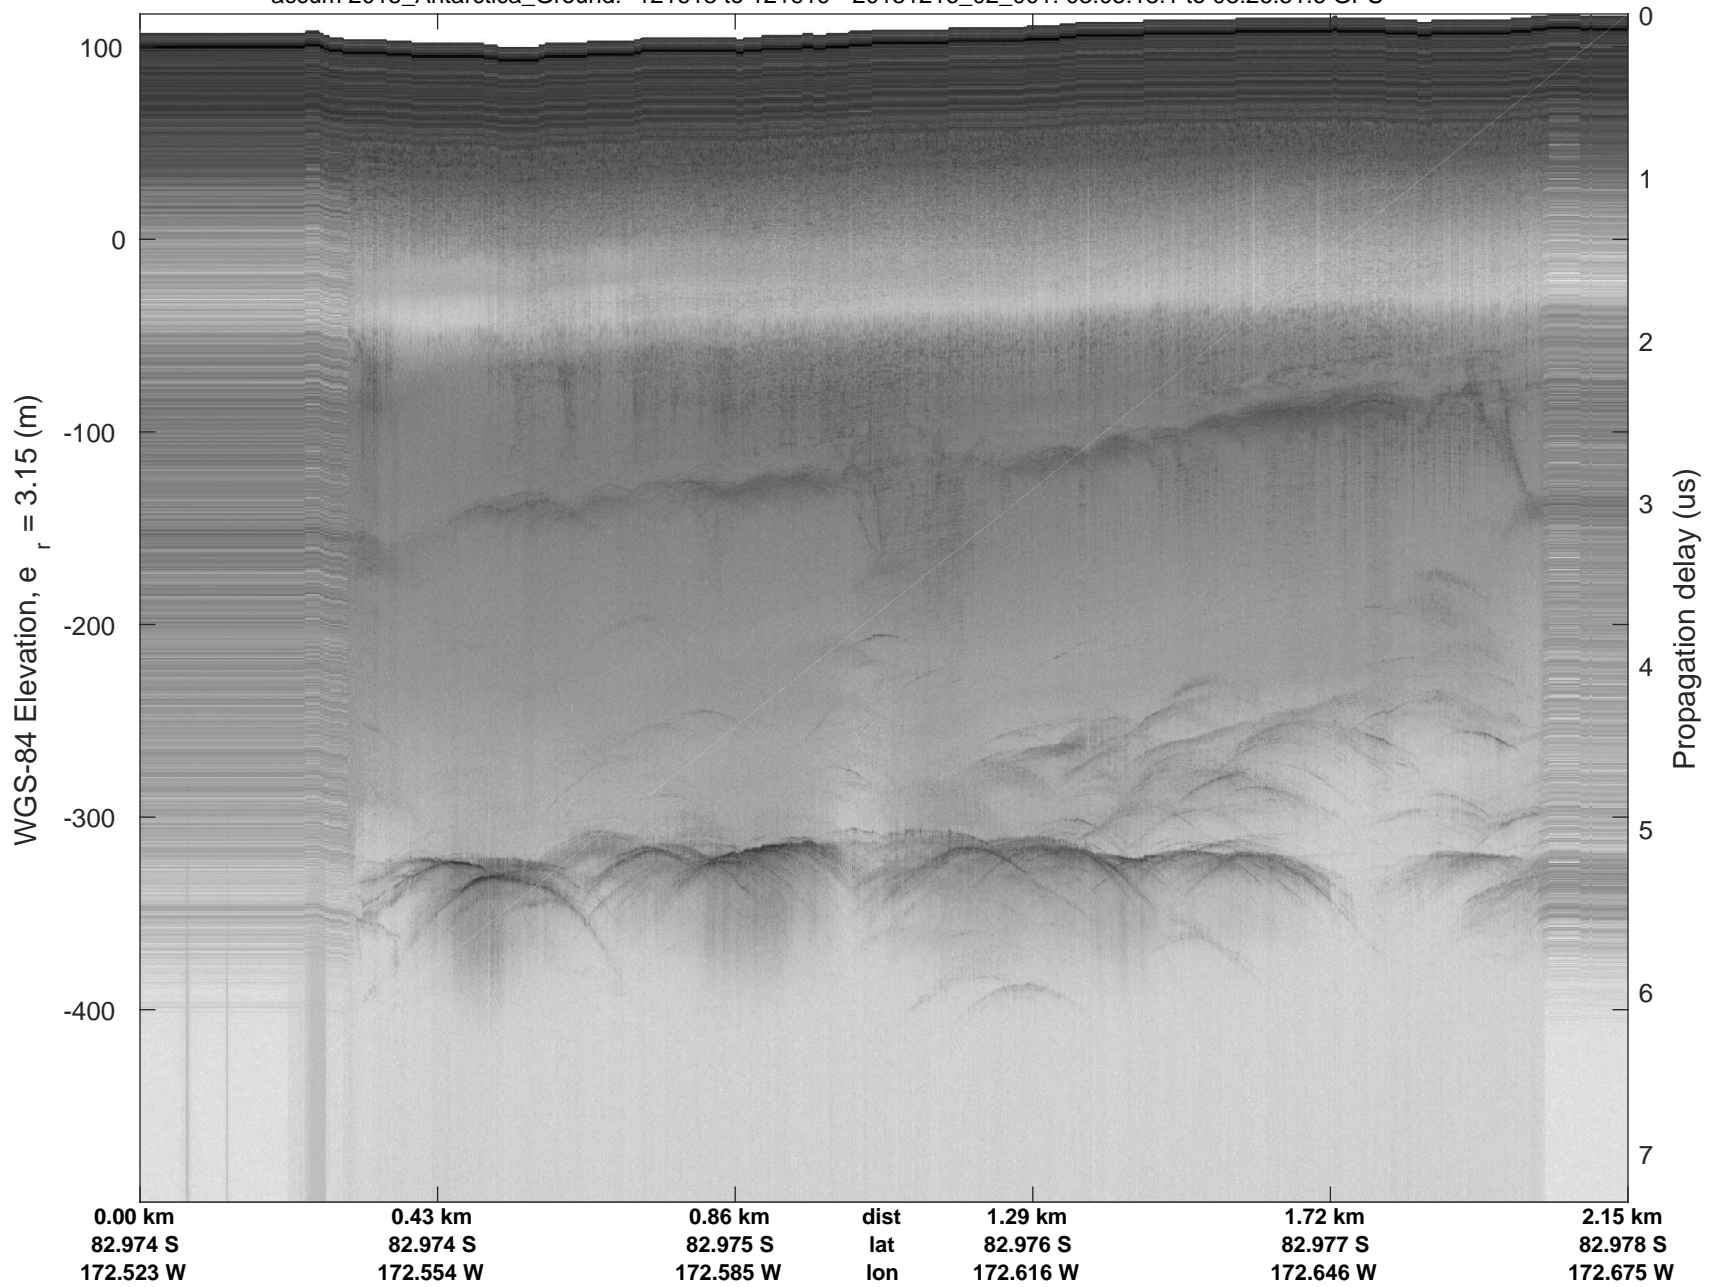

121613 to 121619
20151216_02_001
Polar Stereograph -71N/0E

accum 2015_Antarctica_Ground: "121613 to 121619" 20151216_02_001: 03:05:13.1 to 03:26:51.6 GPS

accum 2015_Antarctica_Ground: "121613 to 121619" 20151216_02_001: 03:05:13.1 to 03:26:51.6 GPS