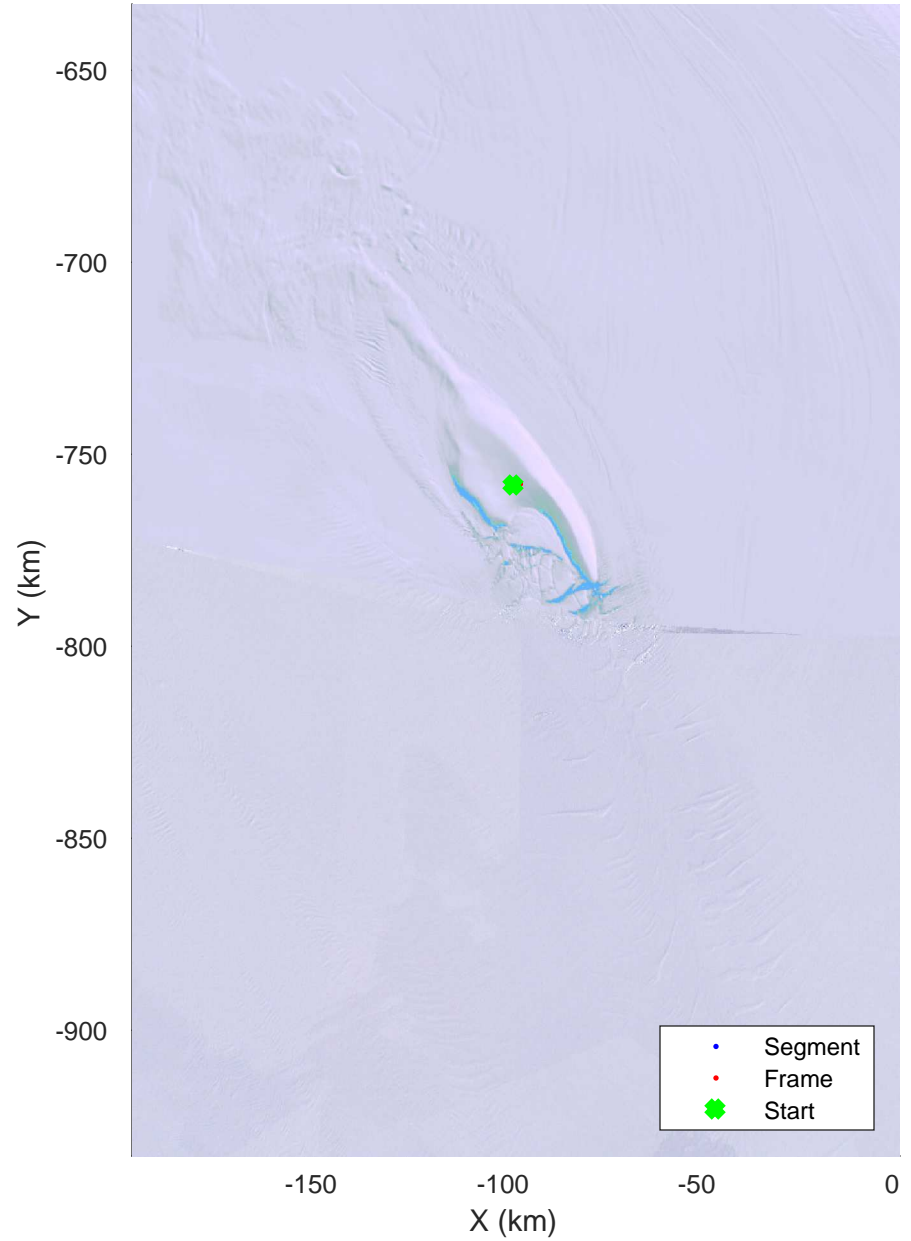

121613 to 121619
20151216_02_001
Polar Stereograph -71N/0E

accum 2015_Antarctica_Ground: "121613 to 121619" 20151216_02_001: 03:05:13.1 to 03:26:51.6 GPS

accum 2015_Antarctica_Ground: "121613 to 121619" 20151216_02_001: 03:05:13.1 to 03:26:51.6 GPS