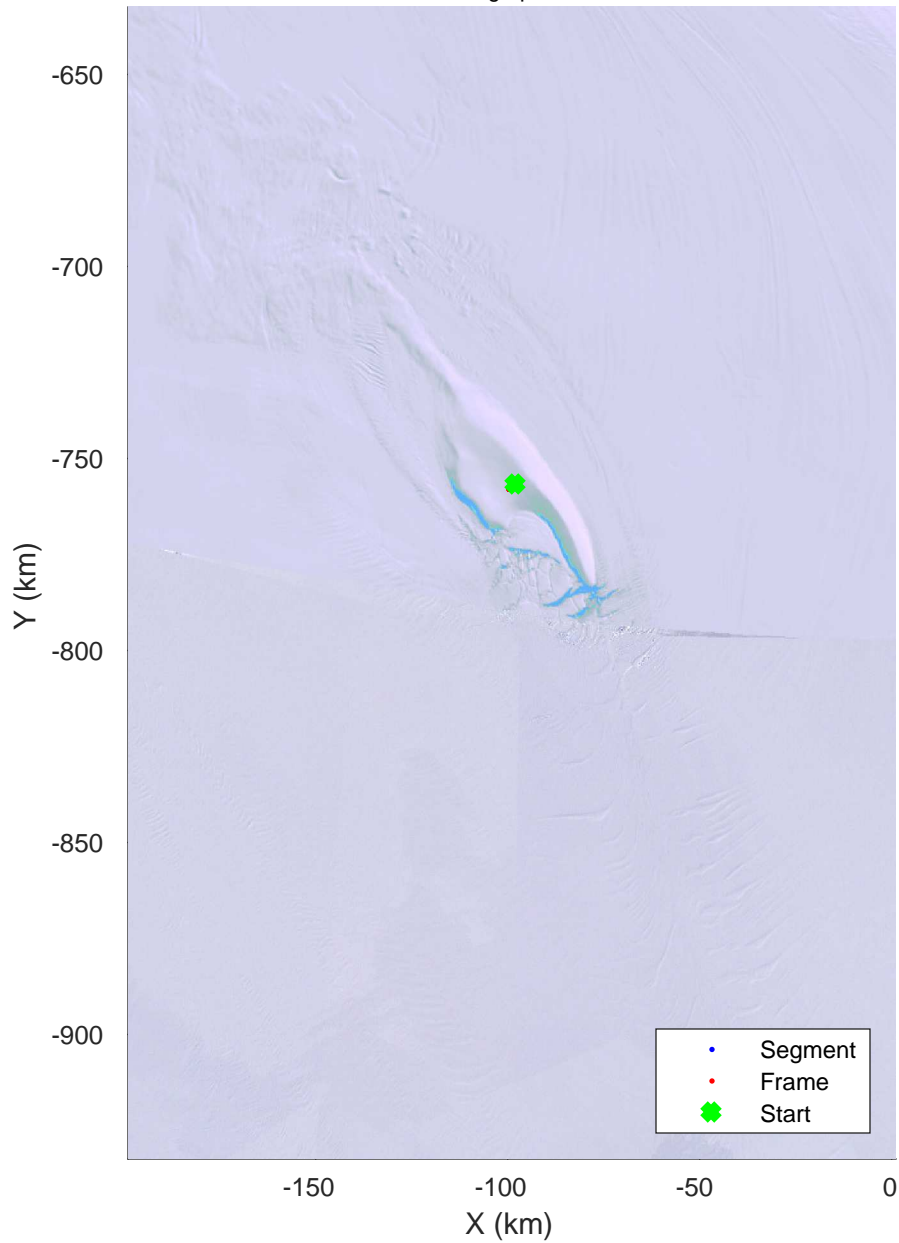

121618 to 121613  
20151216\_01\_001  
Polar Stereograph -71N/0E

accum 2015\_Antarctica\_Ground: "121618 to 121613" 20151216\_01\_001: 02:35:54.3 to 02:58:32.6 GPS

accum 2015\_Antarctica\_Ground: "121618 to 121613" 20151216\_01\_001: 02:35:54.3 to 02:58:32.6 GPS