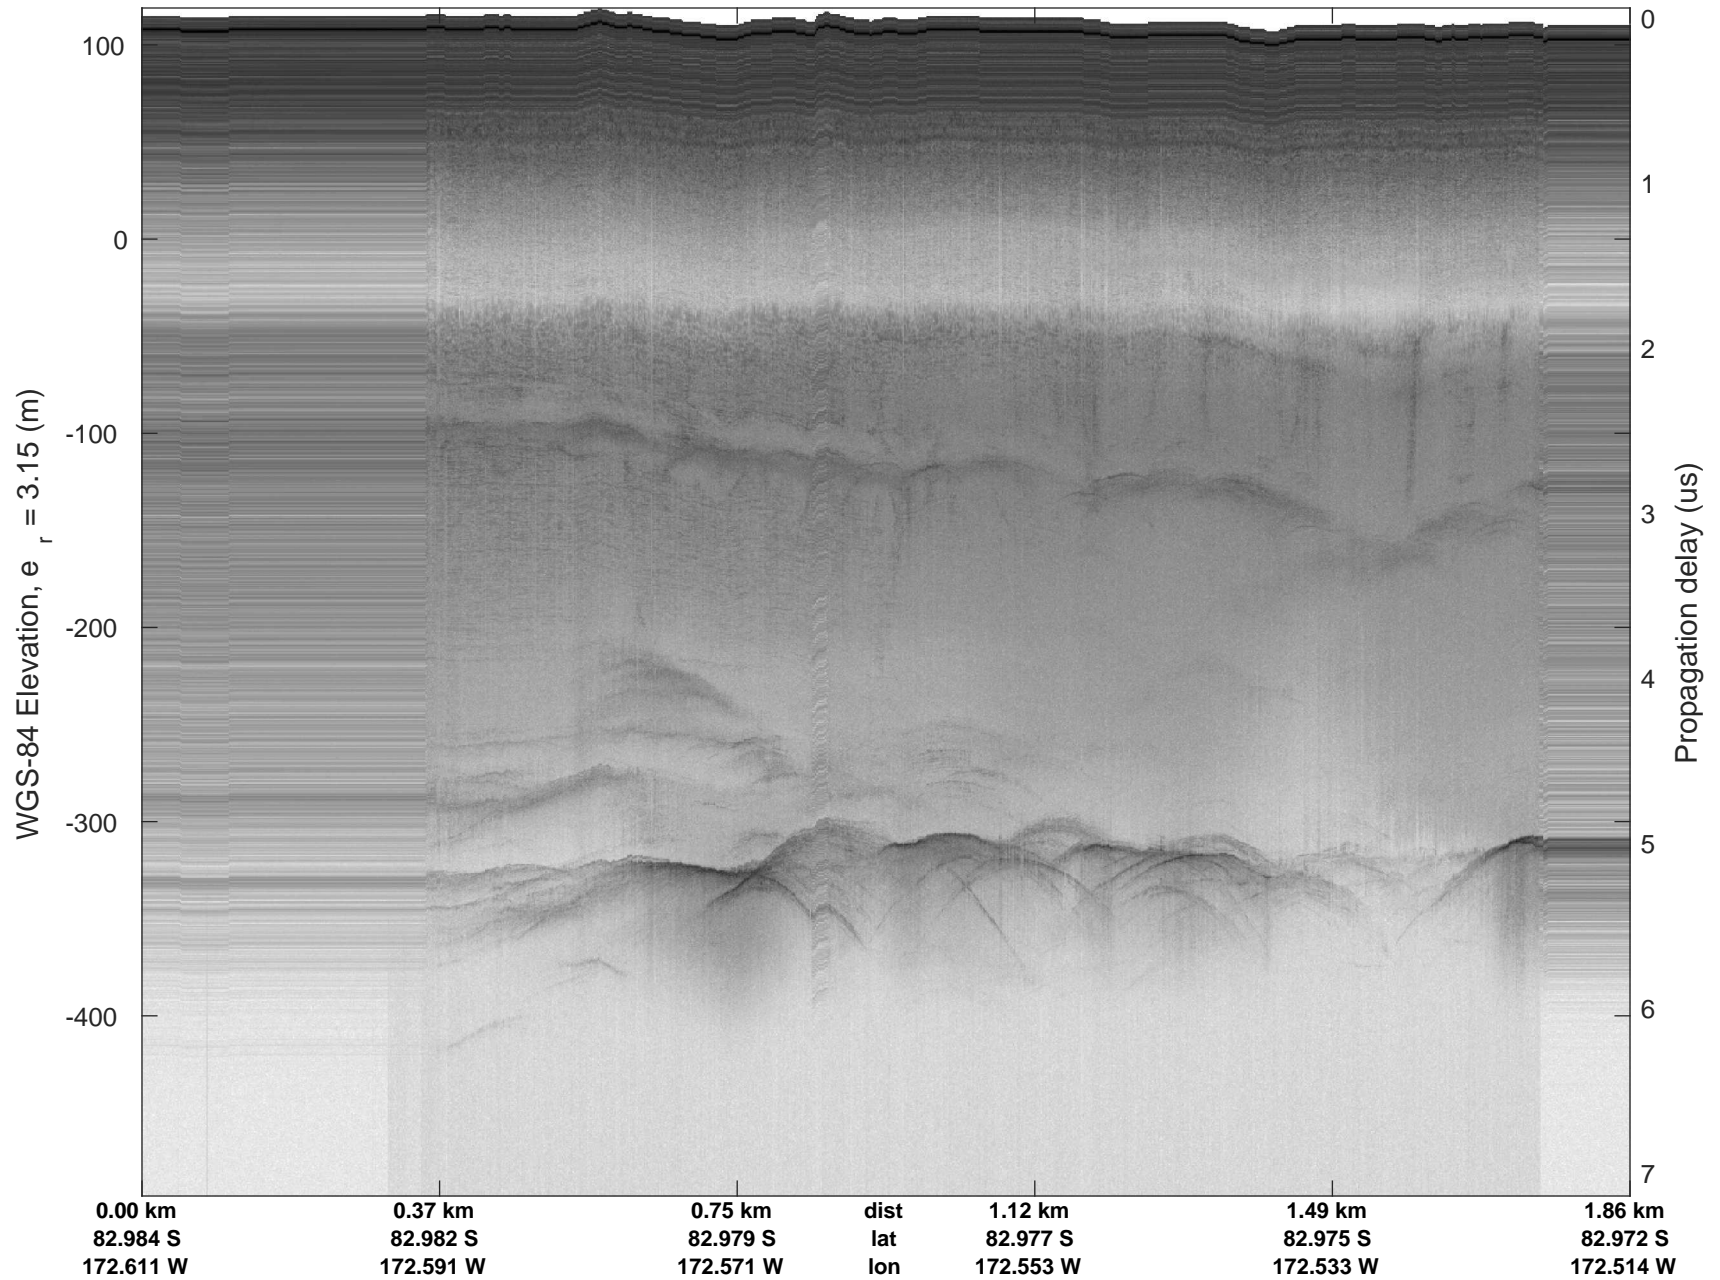

121618 to 121613  
20151216\_01\_001  
Polar Stereograph -71N/0E

accum 2015\_Antarctica\_Ground: "121618 to 121613" 20151216\_01\_001: 02:35:54.3 to 02:58:32.6 GPS

accum 2015\_Antarctica\_Ground: "121618 to 121613" 20151216\_01\_001: 02:35:54.3 to 02:58:32.6 GPS