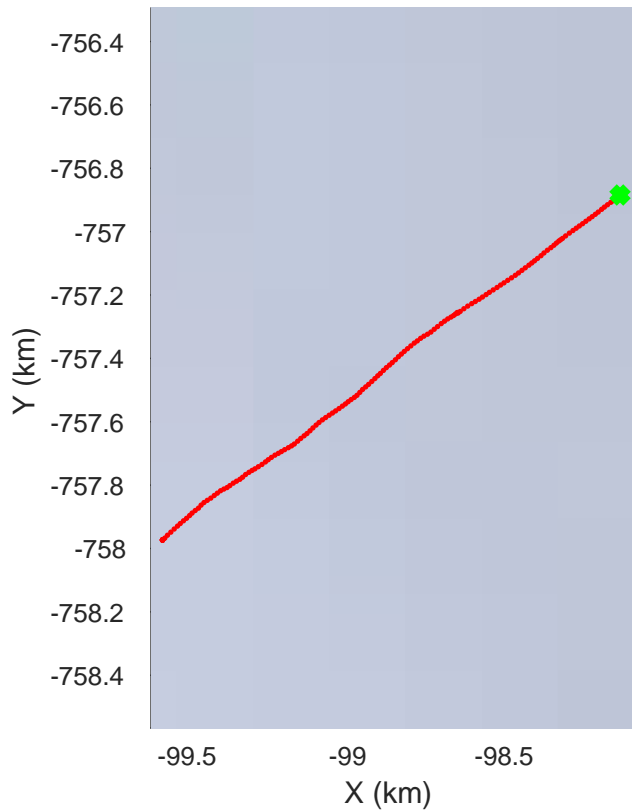

121618 to 121613  
20151216\_01\_001  
Polar Stereograph -71N/0E

accum 2015\_Antarctica\_Ground: "121618 to 121613" 20151216\_01\_001: 02:35:54.3 to 02:58:32.6 GPS

accum 2015\_Antarctica\_Ground: "121618 to 121613" 20151216\_01\_001: 02:35:54.3 to 02:58:32.6 GPS