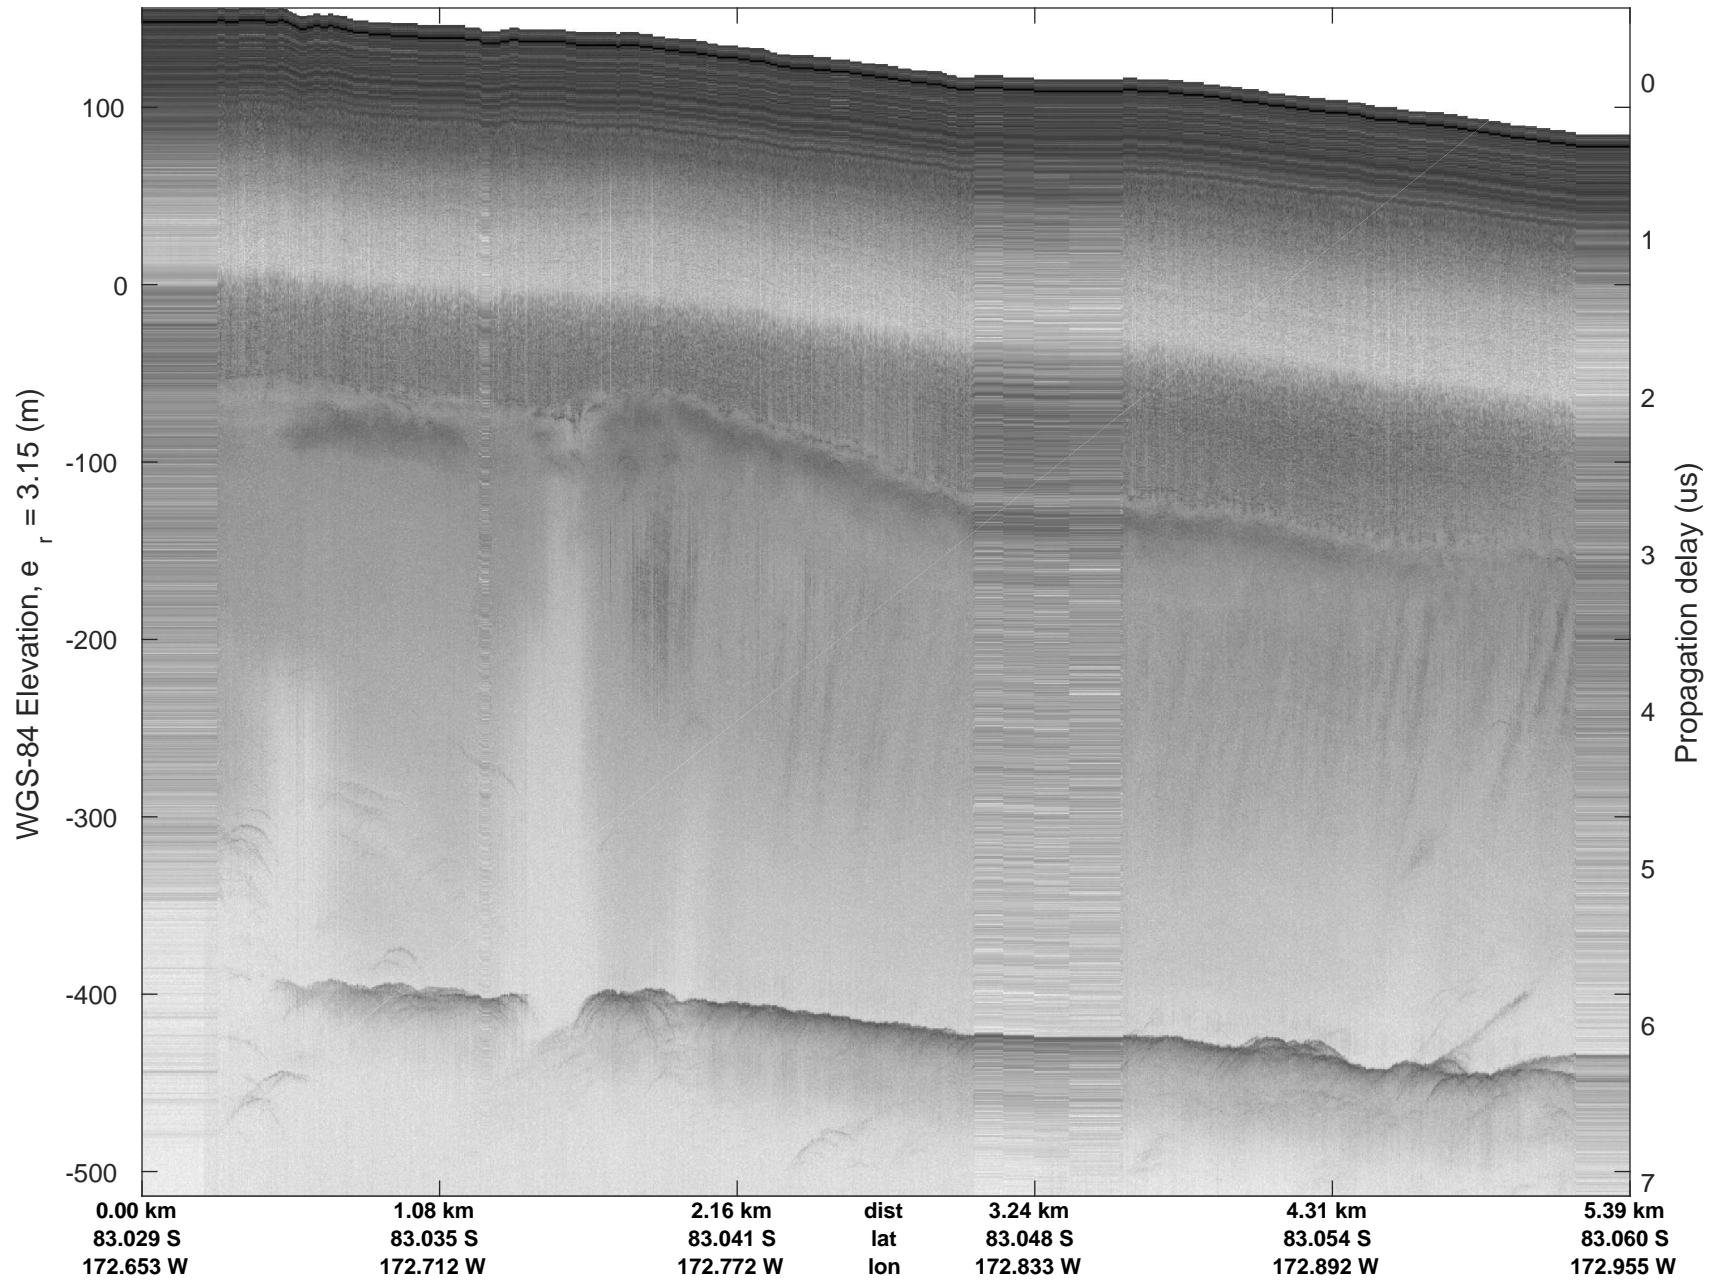

accum 2015_Antarctica_Ground: "CIR0701 to CIR0702" 20151204_02_001: 03:46:43.4 to 04:35:00.8 GPS

accum 2015_Antarctica_Ground: "CIR0701 to CIR0702" 20151204_02_001: 03:46:43.4 to 04:35:00.8 GPS