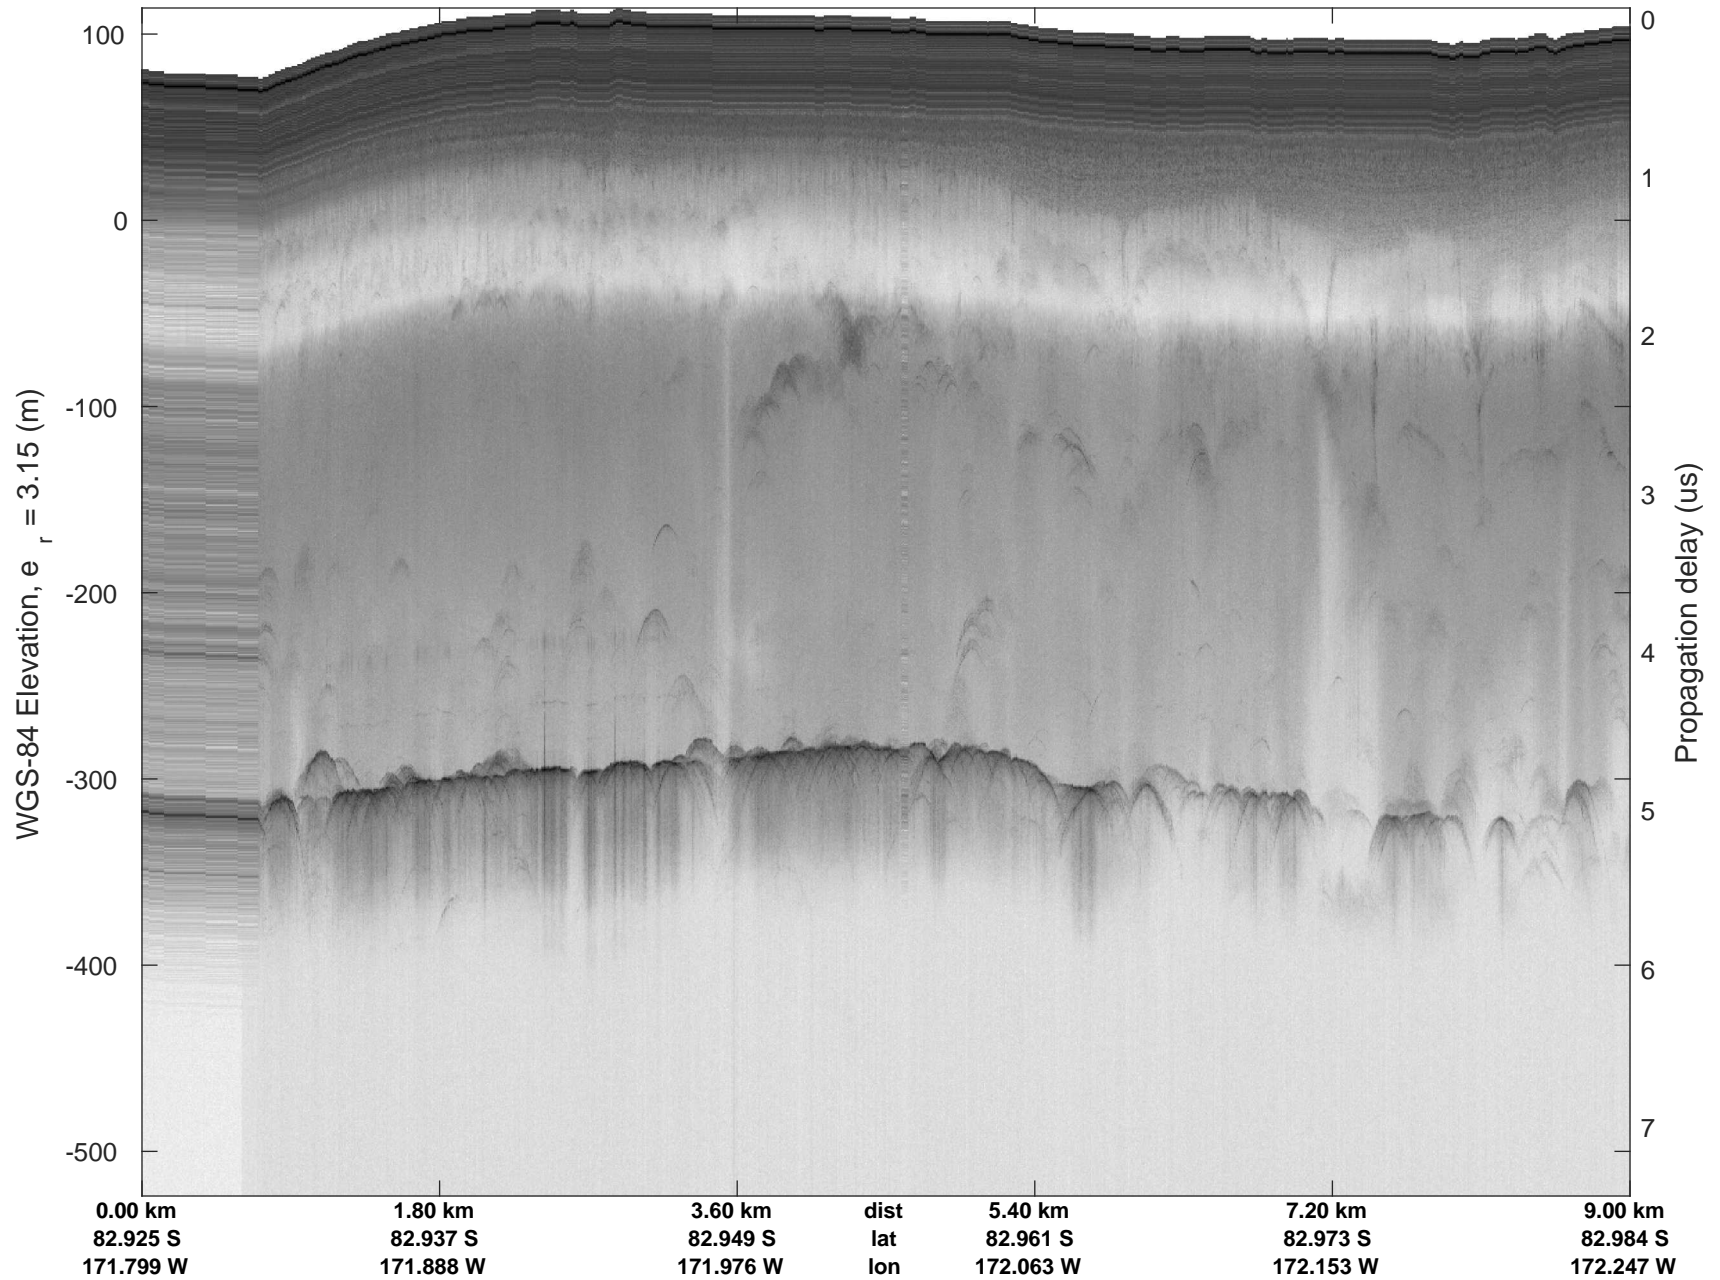

CIR0701 to CIR0702  
20151204\_01\_001  
Polar Stereograph -71N/0E

accum 2015\_Antarctica\_Ground: "CIR0701 to CIR0702" 20151204\_01\_001: 01:26:35.2 to 02:39:16.2 GPS

accum 2015\_Antarctica\_Ground: "CIR0701 to CIR0702" 20151204\_01\_001: 01:26:35.2 to 02:39:16.2 GPS