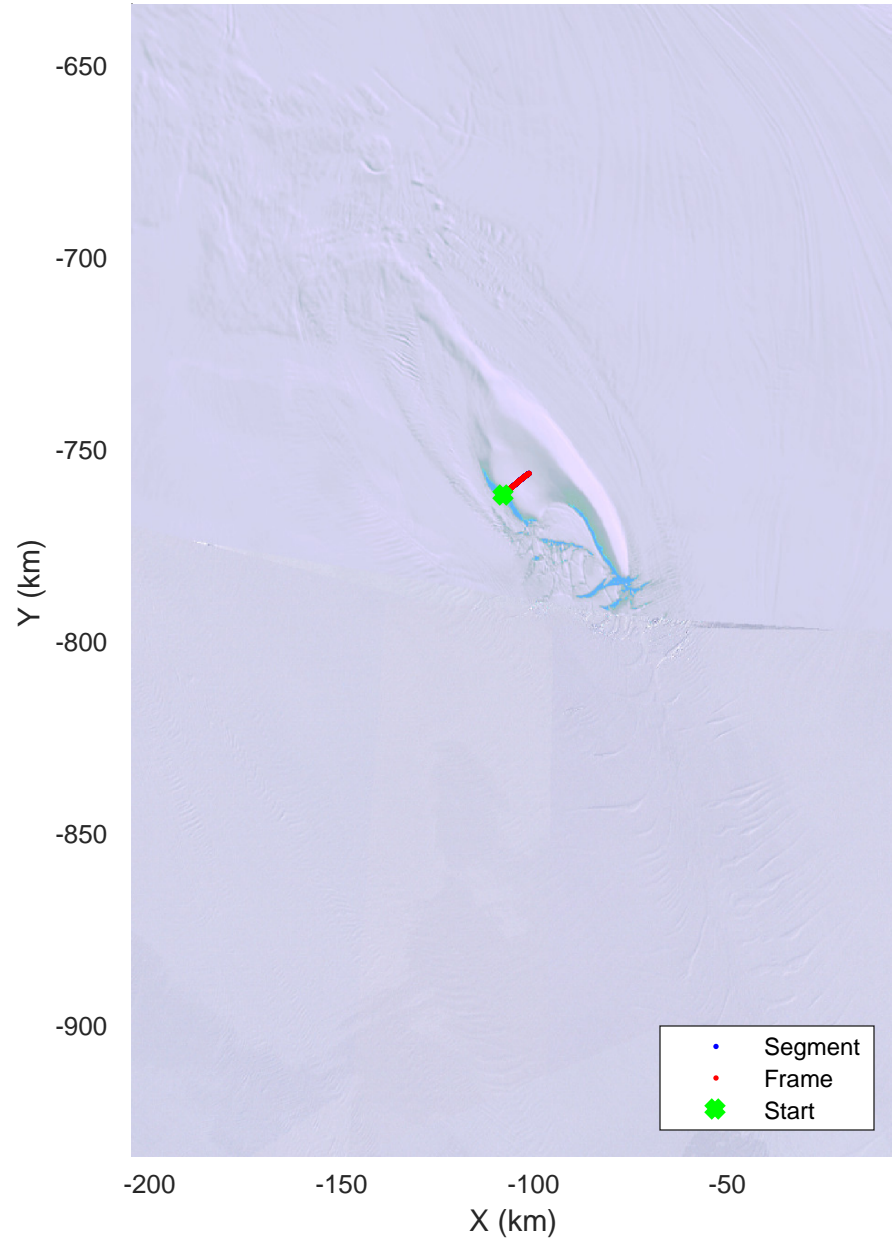

CIR0701 to CIR0702  
20151204\_01\_001  
Polar Stereograph -71N/0E

accum 2015\_Antarctica\_Ground: "CIR0701 to CIR0702" 20151204\_01\_001: 01:26:35.2 to 02:39:16.2 GPS

accum 2015\_Antarctica\_Ground: "CIR0701 to CIR0702" 20151204\_01\_001: 01:26:35.2 to 02:39:16.2 GPS