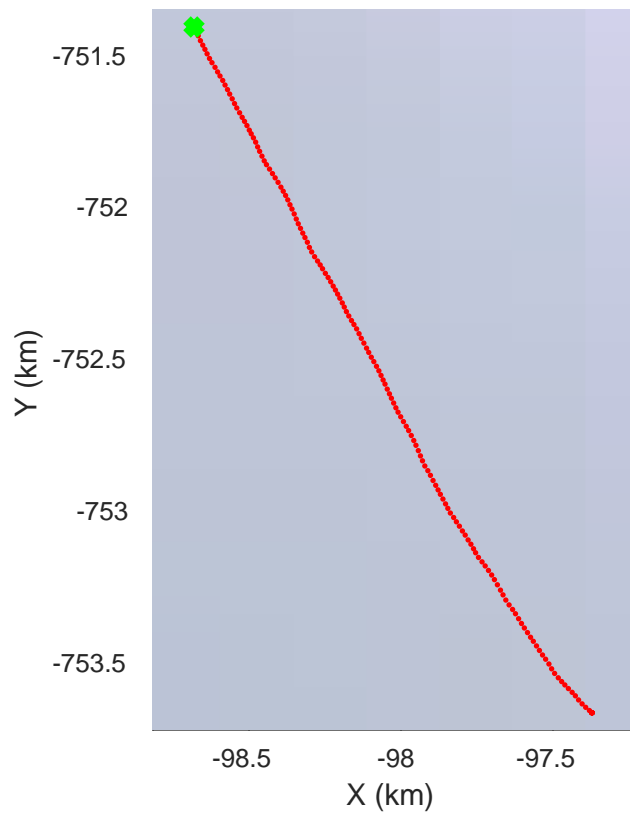

1203-07 to 1203-08  
20151203\_05\_001  
Polar Stereograph -71N/0E

accum 2015\_Antarctica\_Ground: "1203-07 to 1203-08" 20151203\_05\_001: 05:26:56.0 to 05:51:33.6 GPS

accum 2015\_Antarctica\_Ground: "1203-07 to 1203-08" 20151203\_05\_001: 05:26:56.0 to 05:51:33.6 GPS