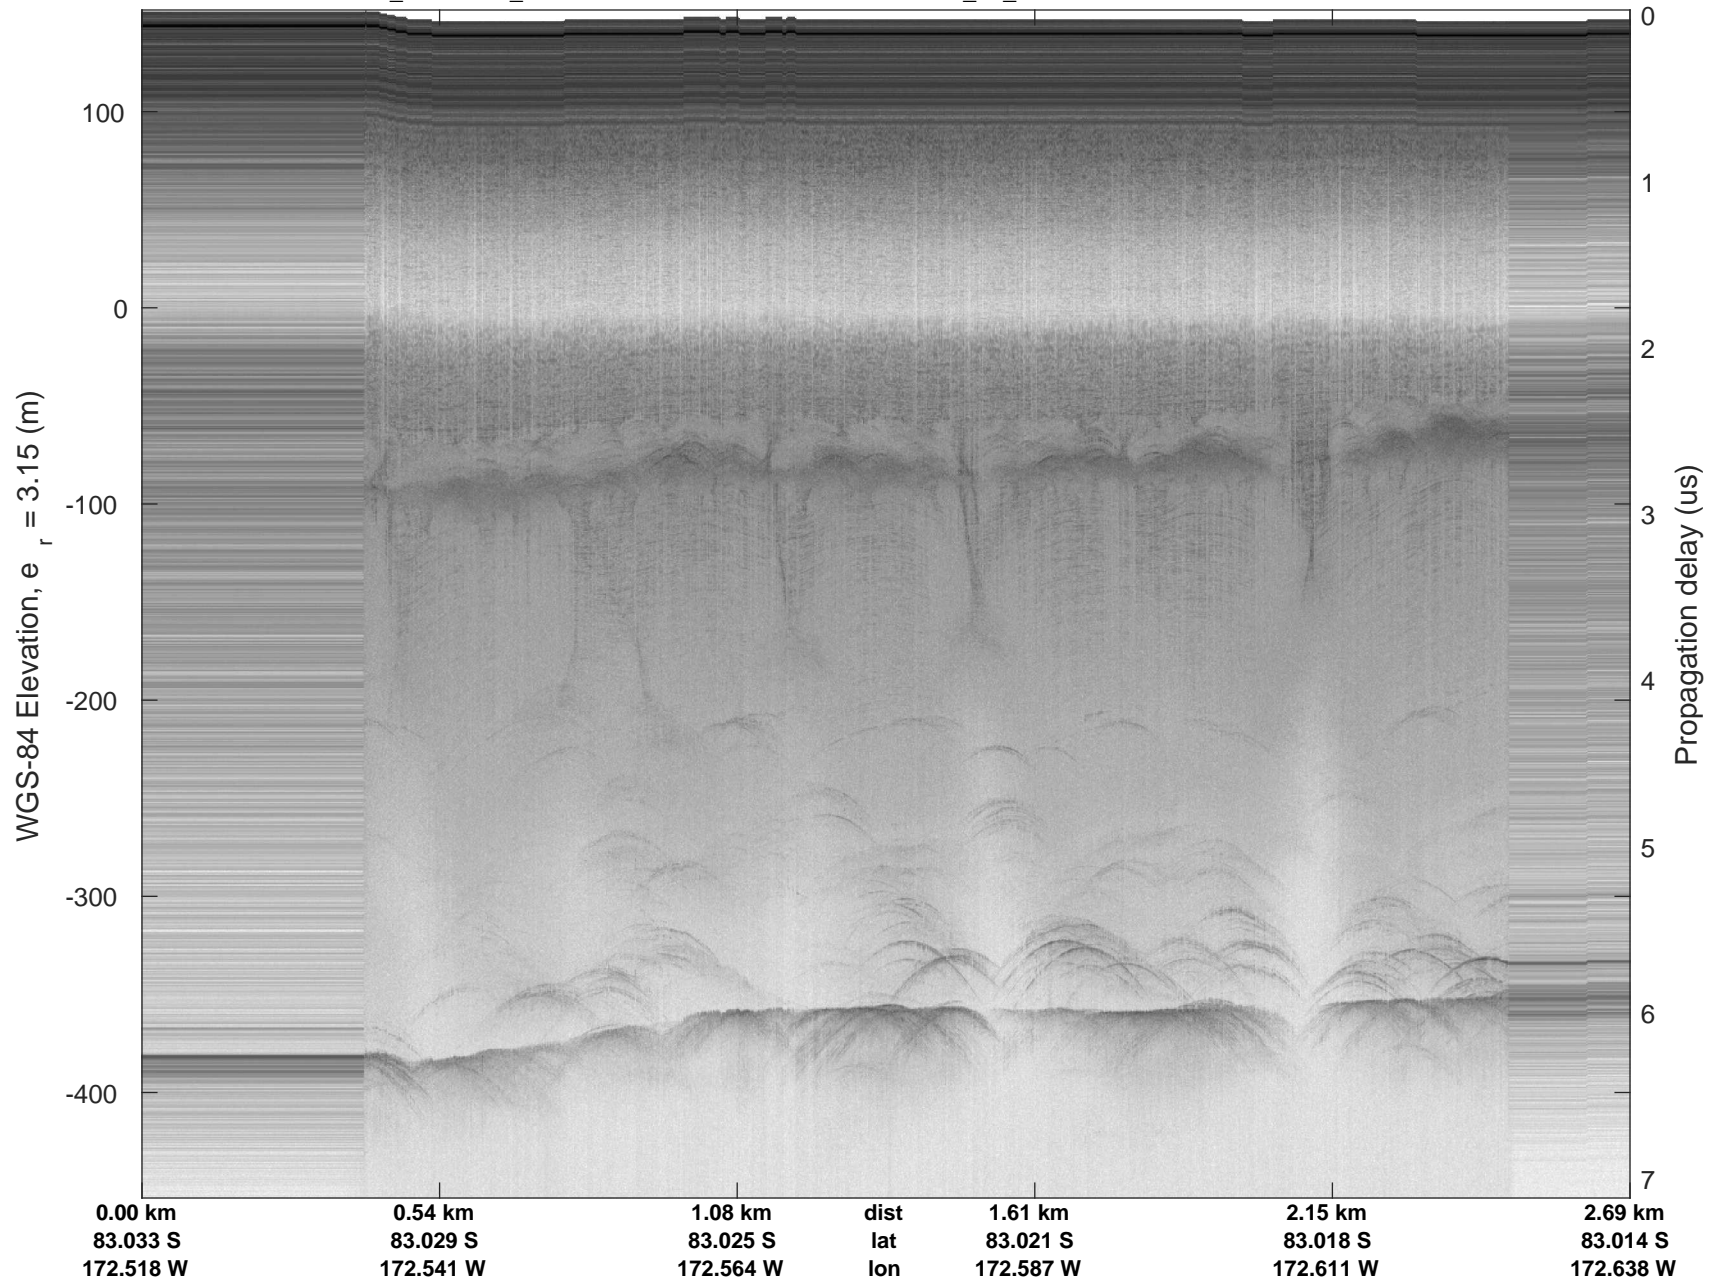

1203-07 to 1203-08  
20151203\_05\_001  
Polar Stereograph -71N/0E

accum 2015\_Antarctica\_Ground: "1203-07 to 1203-08" 20151203\_05\_001: 05:26:56.0 to 05:51:33.6 GPS

accum 2015\_Antarctica\_Ground: "1203-07 to 1203-08" 20151203\_05\_001: 05:26:56.0 to 05:51:33.6 GPS