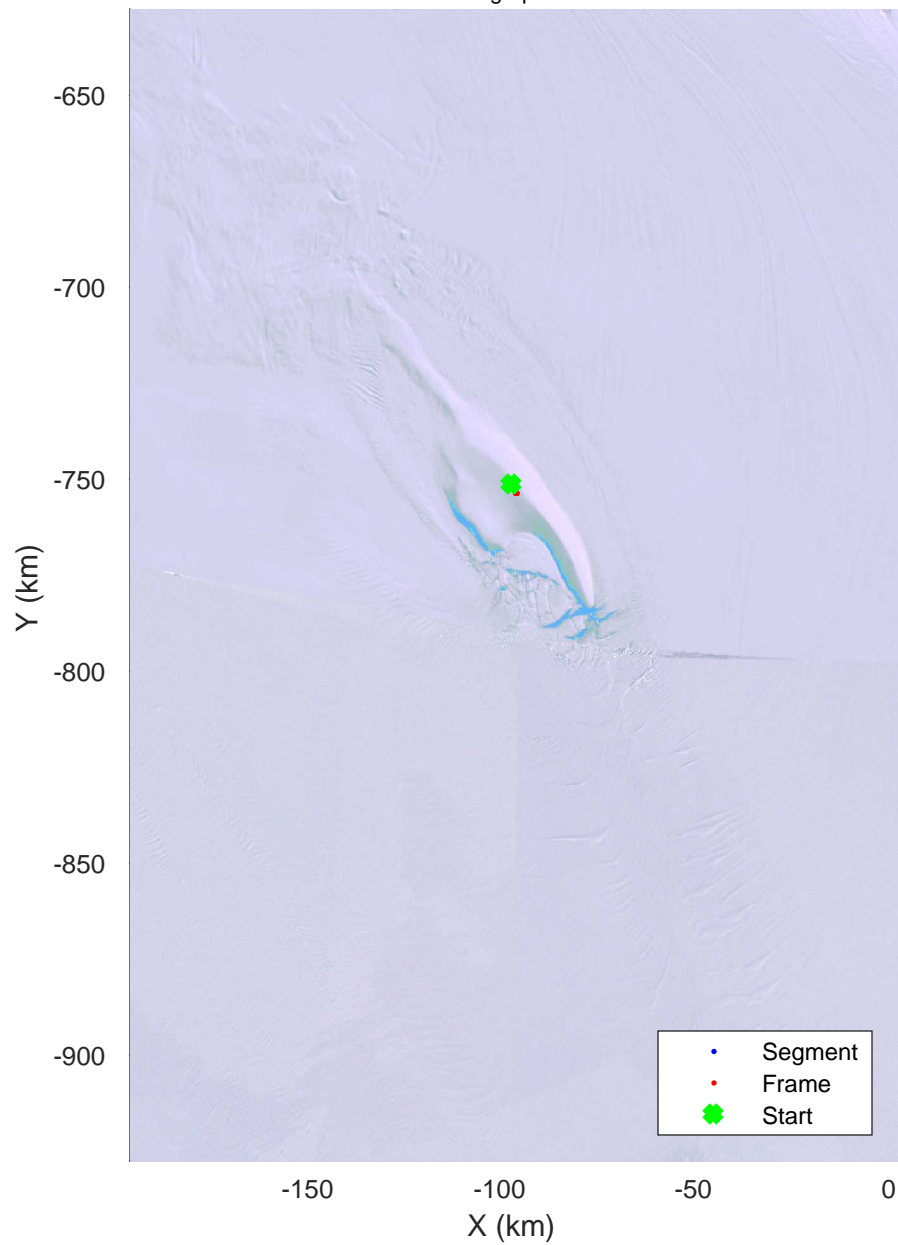

1203-07 to 1203-08  
20151203\_05\_001  
Polar Stereograph -71N/0E

accum 2015\_Antarctica\_Ground: "1203-07 to 1203-08" 20151203\_05\_001: 05:26:56.0 to 05:51:33.6 GPS

accum 2015\_Antarctica\_Ground: "1203-07 to 1203-08" 20151203\_05\_001: 05:26:56.0 to 05:51:33.6 GPS