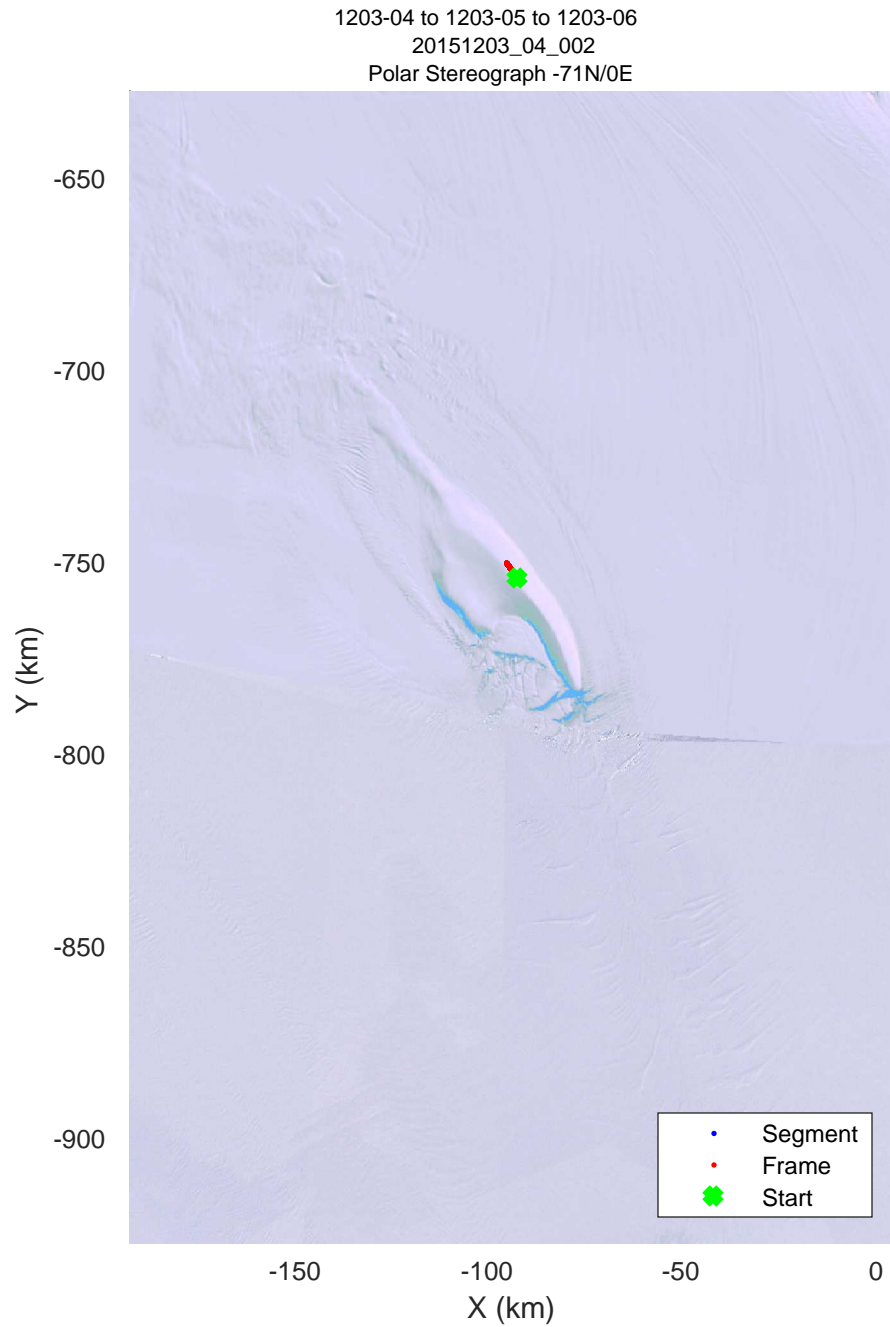

accum 2015_Antarctica_Ground: "1203-04 to 1203-05 to 1203-06" 20151203_04_001: 04:10:35.2 to 04:25:39.4 GPS

accum 2015_Antarctica_Ground: "1203-04 to 1203-05 to 1203-06" 20151203_04_001: 04:10:35.2 to 04:25:39.4 GPS

accum 2015_Antarctica_Ground: "1203-04 to 1203-05 to 1203-06" 20151203_04_002: 04:25:40.6 to 05:07:44.0 GPS

accum 2015_Antarctica_Ground: "1203-04 to 1203-05 to 1203-06" 20151203_04_002: 04:25:40.6 to 05:07:44.0 GPS