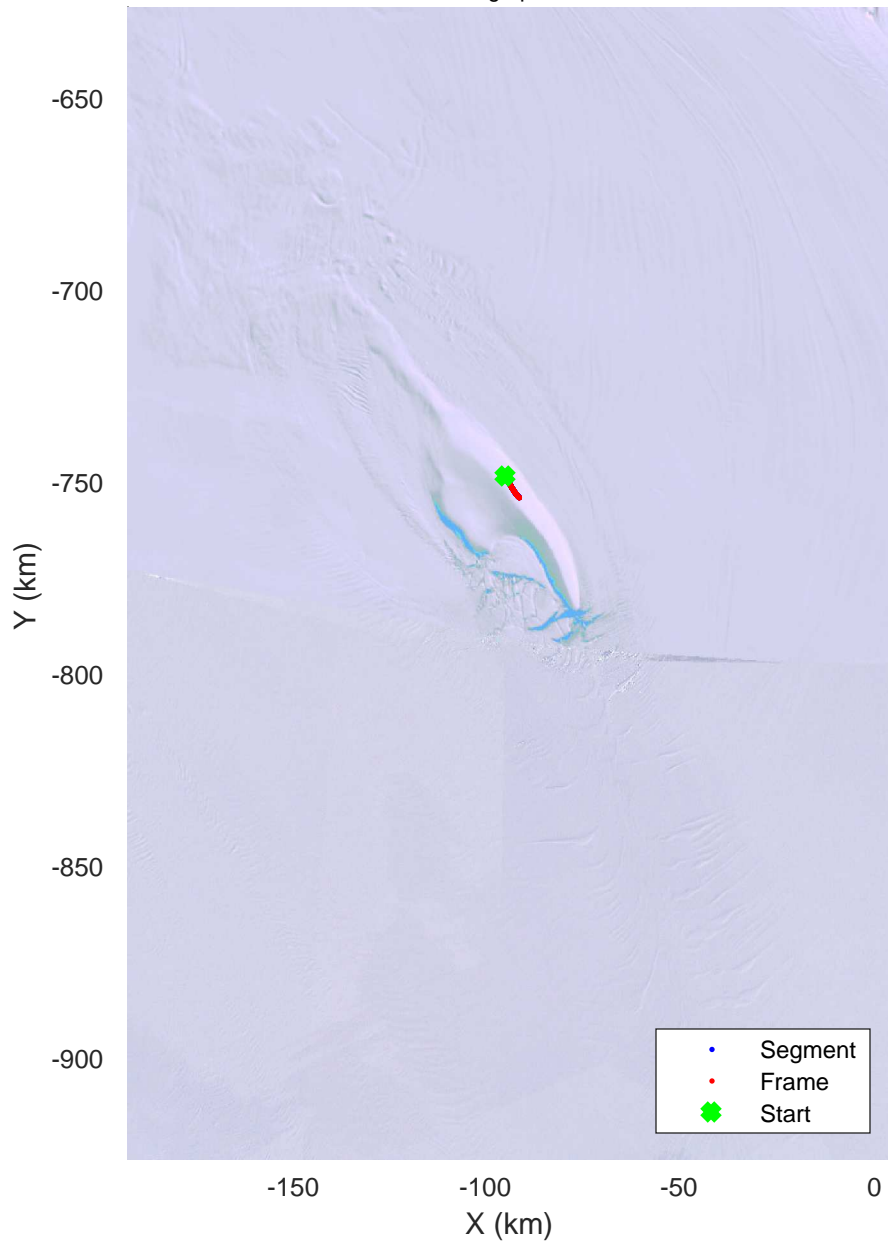

1203-03 to 1203-04
 20151203_03_001
 Polar Stereograph -71N/0E

accum 2015_Antarctica_Ground: "1203-03 to 1203-04" 20151203_03_001: 03:02:09.4 to 04:00:54.7 GPS

accum 2015_Antarctica_Ground: "1203-03 to 1203-04" 20151203_03_001: 03:02:09.4 to 04:00:54.7 GPS