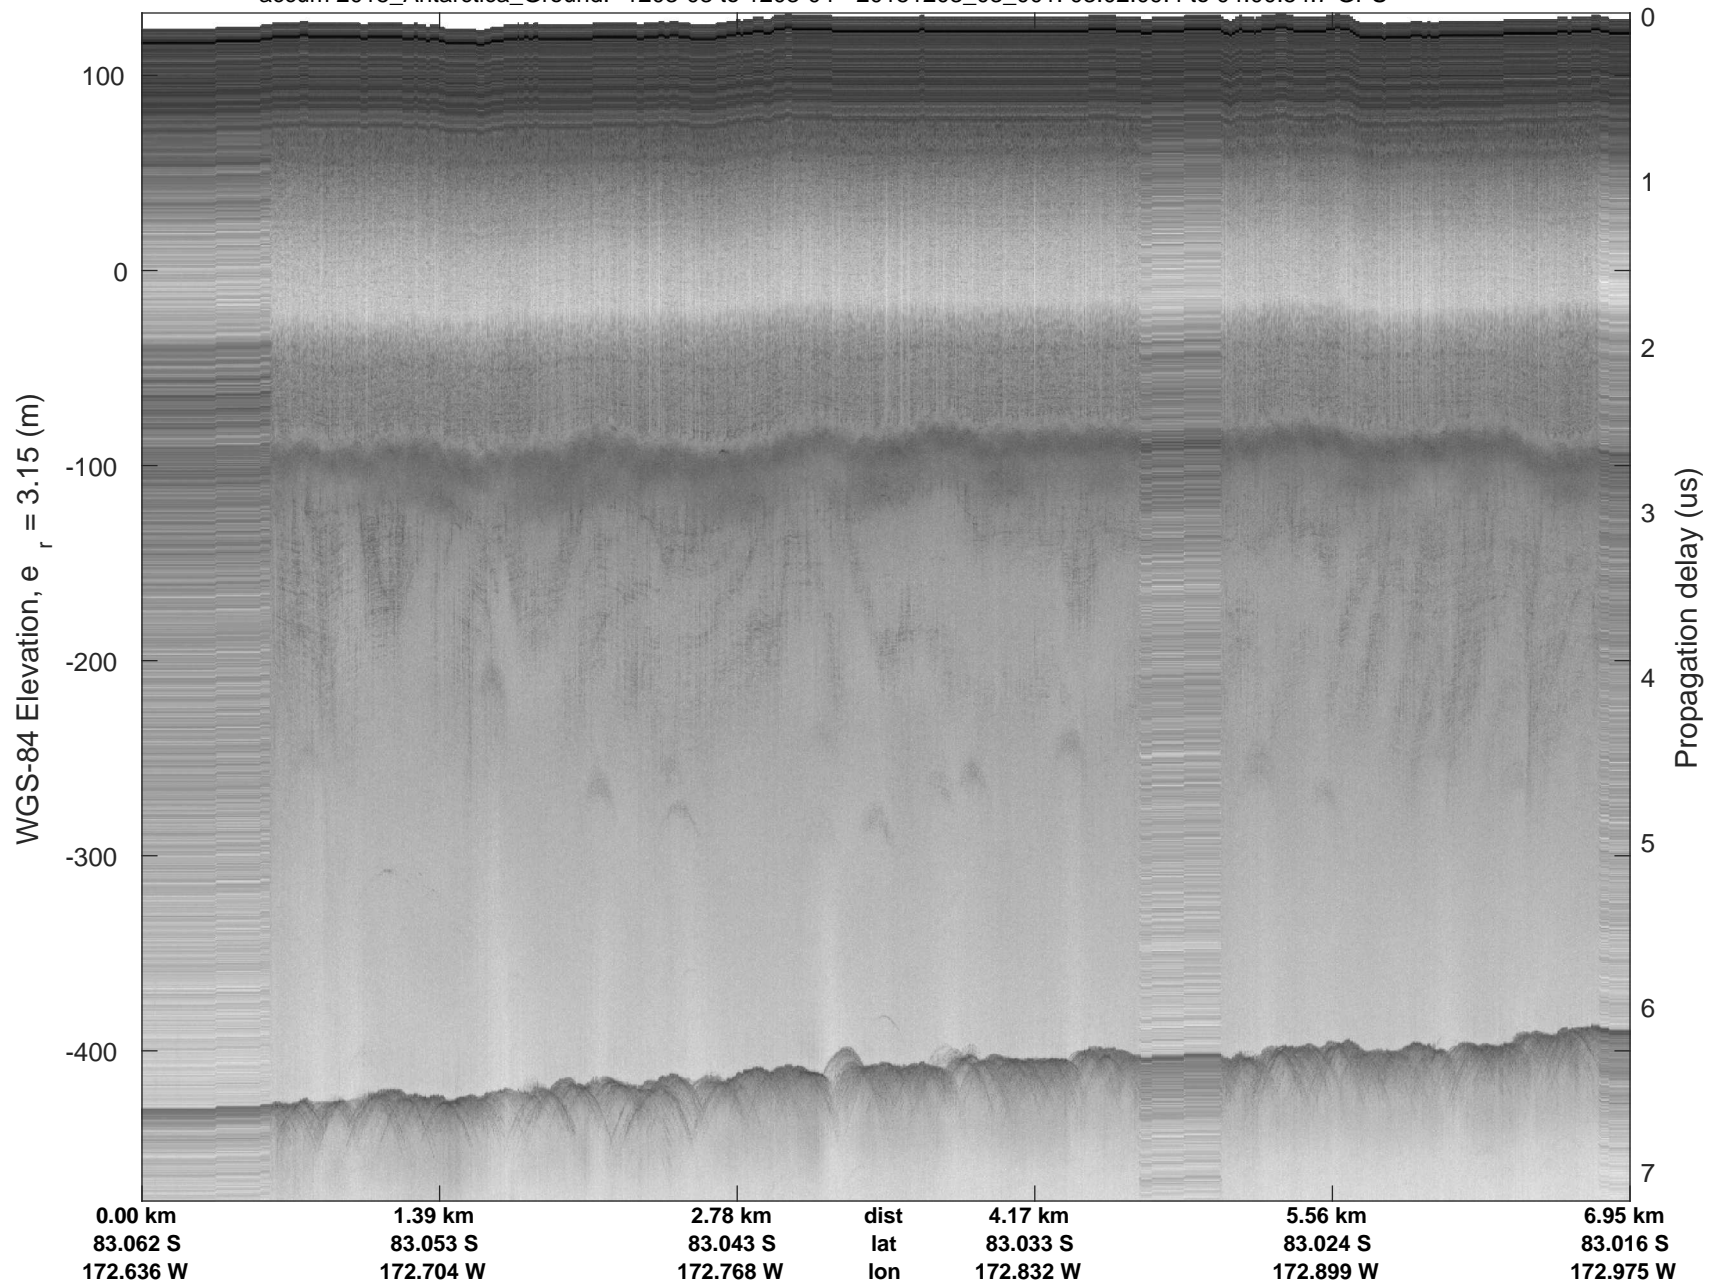

1203-03 to 1203-04
 20151203_03_001
 Polar Stereograph -71N/0E

accum 2015_Antarctica_Ground: "1203-03 to 1203-04" 20151203_03_001: 03:02:09.4 to 04:00:54.7 GPS

accum 2015_Antarctica_Ground: "1203-03 to 1203-04" 20151203_03_001: 03:02:09.4 to 04:00:54.7 GPS