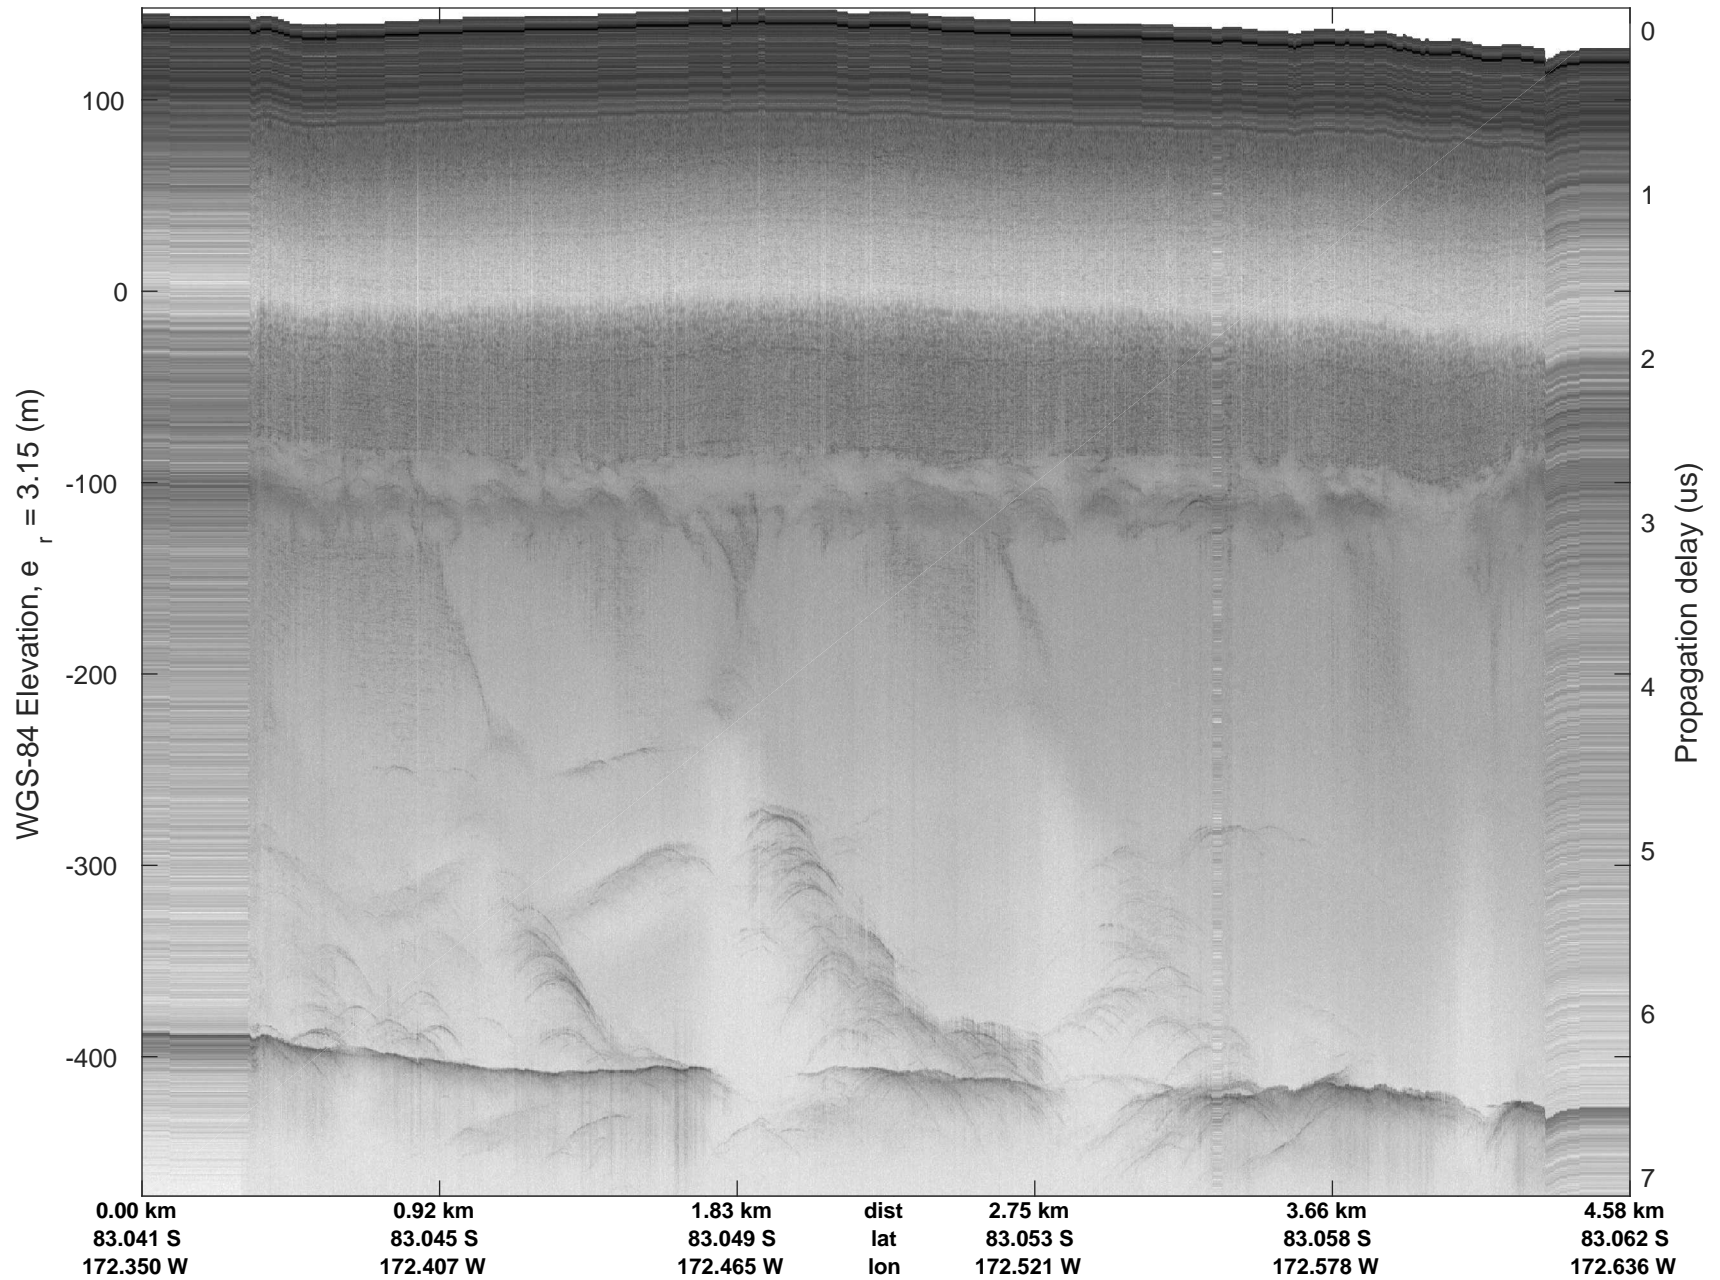

1203-02 to 1203-03
20151203_02_001
Polar Stereograph -71N/0E

accum 2015_Antarctica_Ground: "1203-02 to 1203-03" 20151203_02_001: 02:11:05.5 to 02:52:57.4 GPS

accum 2015_Antarctica_Ground: "1203-02 to 1203-03" 20151203_02_001: 02:11:05.5 to 02:52:57.4 GPS