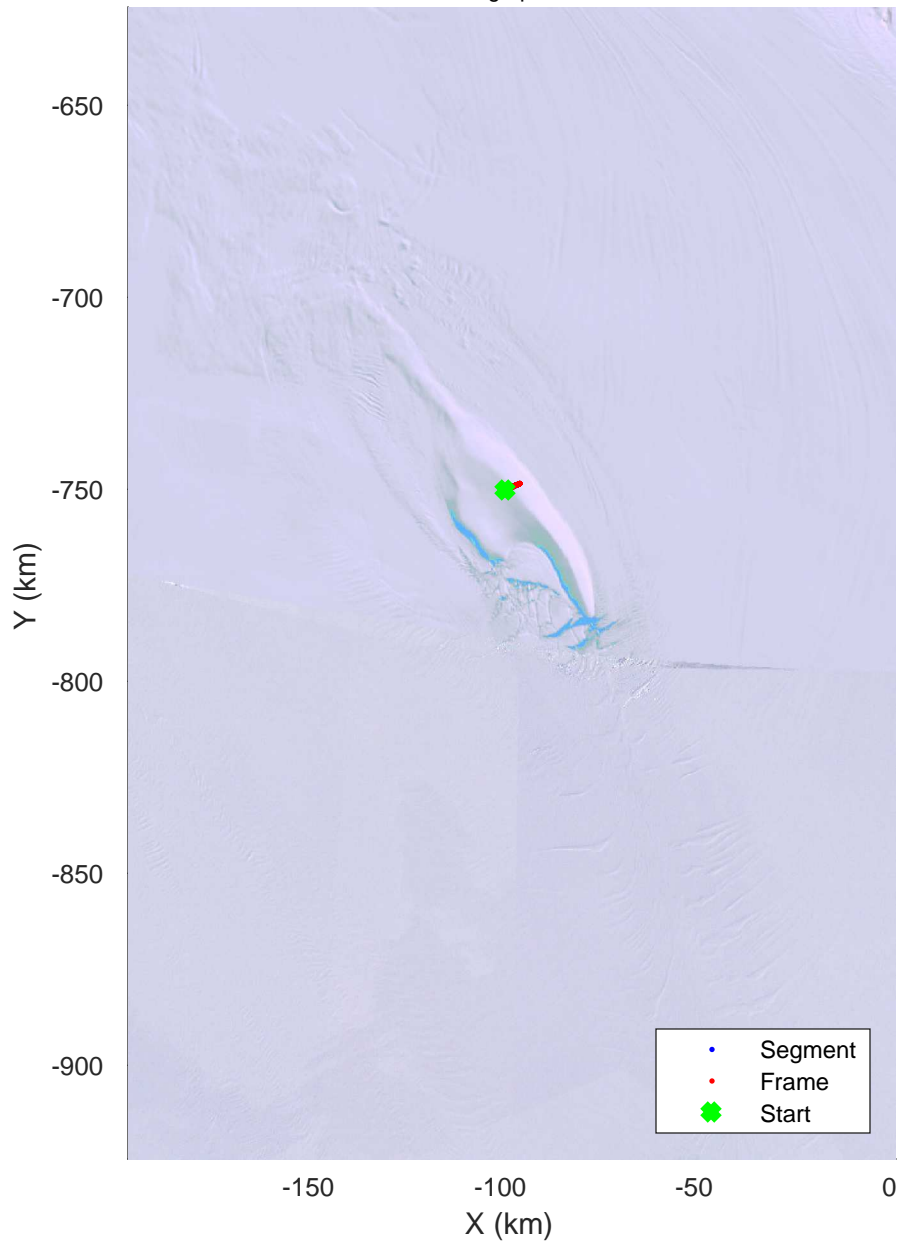

1203-02 to 1203-03
20151203_02_001
Polar Stereograph -71N/0E

accum 2015_Antarctica_Ground: "1203-02 to 1203-03" 20151203_02_001: 02:11:05.5 to 02:52:57.4 GPS

accum 2015_Antarctica_Ground: "1203-02 to 1203-03" 20151203_02_001: 02:11:05.5 to 02:52:57.4 GPS