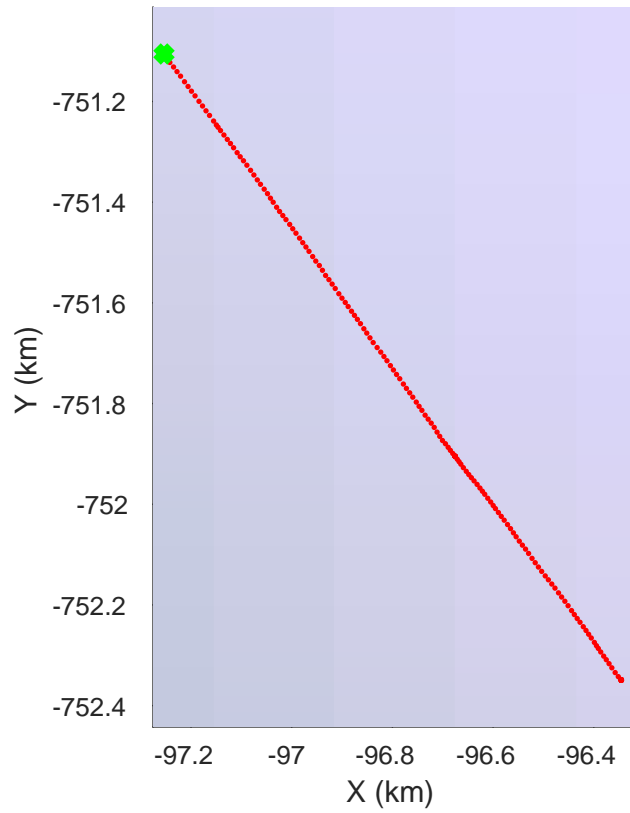

accum 2015\_Antarctica\_Ground: "Pt1 Grid - far side" 20151202\_08\_001: 04:10:16.4 to 04:13:58.1 GPS

accum 2015\_Antarctica\_Ground: "Pt1 Grid - far side" 20151202\_08\_001: 04:10:16.4 to 04:13:58.1 GPS

Pt1 Grid - far side  
20151202\_08\_002  
Polar Stereograph -71N/0E

accum 2015\_Antarctica\_Ground: "Pt1 Grid - far side" 20151202\_08\_002: 04:13:58.7 to 04:31:22.0 GPS

accum 2015\_Antarctica\_Ground: "Pt1 Grid - far side" 20151202\_08\_002: 04:13:58.7 to 04:31:22.0 GPS