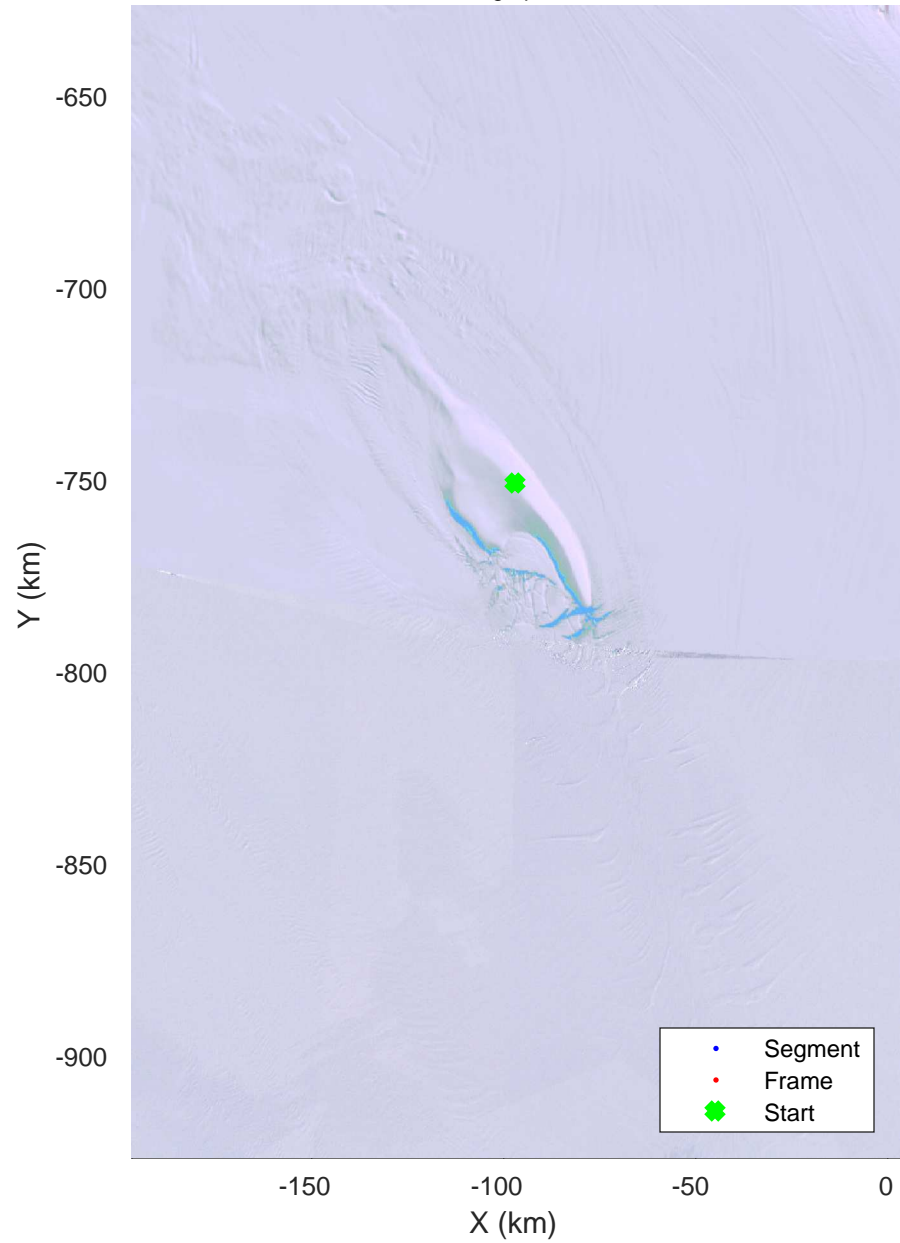

accum 2015\_Antarctica\_Ground: "Pt1 Grid - far side" 20151202\_08\_001: 04:10:16.4 to 04:13:58.1 GPS

accum 2015\_Antarctica\_Ground: "Pt1 Grid - far side" 20151202\_08\_001: 04:10:16.4 to 04:13:58.1 GPS

Pt1 Grid - far side  
20151202\_08\_002  
Polar Stereograph -71N/0E

accum 2015\_Antarctica\_Ground: "Pt1 Grid - far side" 20151202\_08\_002: 04:13:58.7 to 04:31:22.0 GPS

accum 2015\_Antarctica\_Ground: "Pt1 Grid - far side" 20151202\_08\_002: 04:13:58.7 to 04:31:22.0 GPS