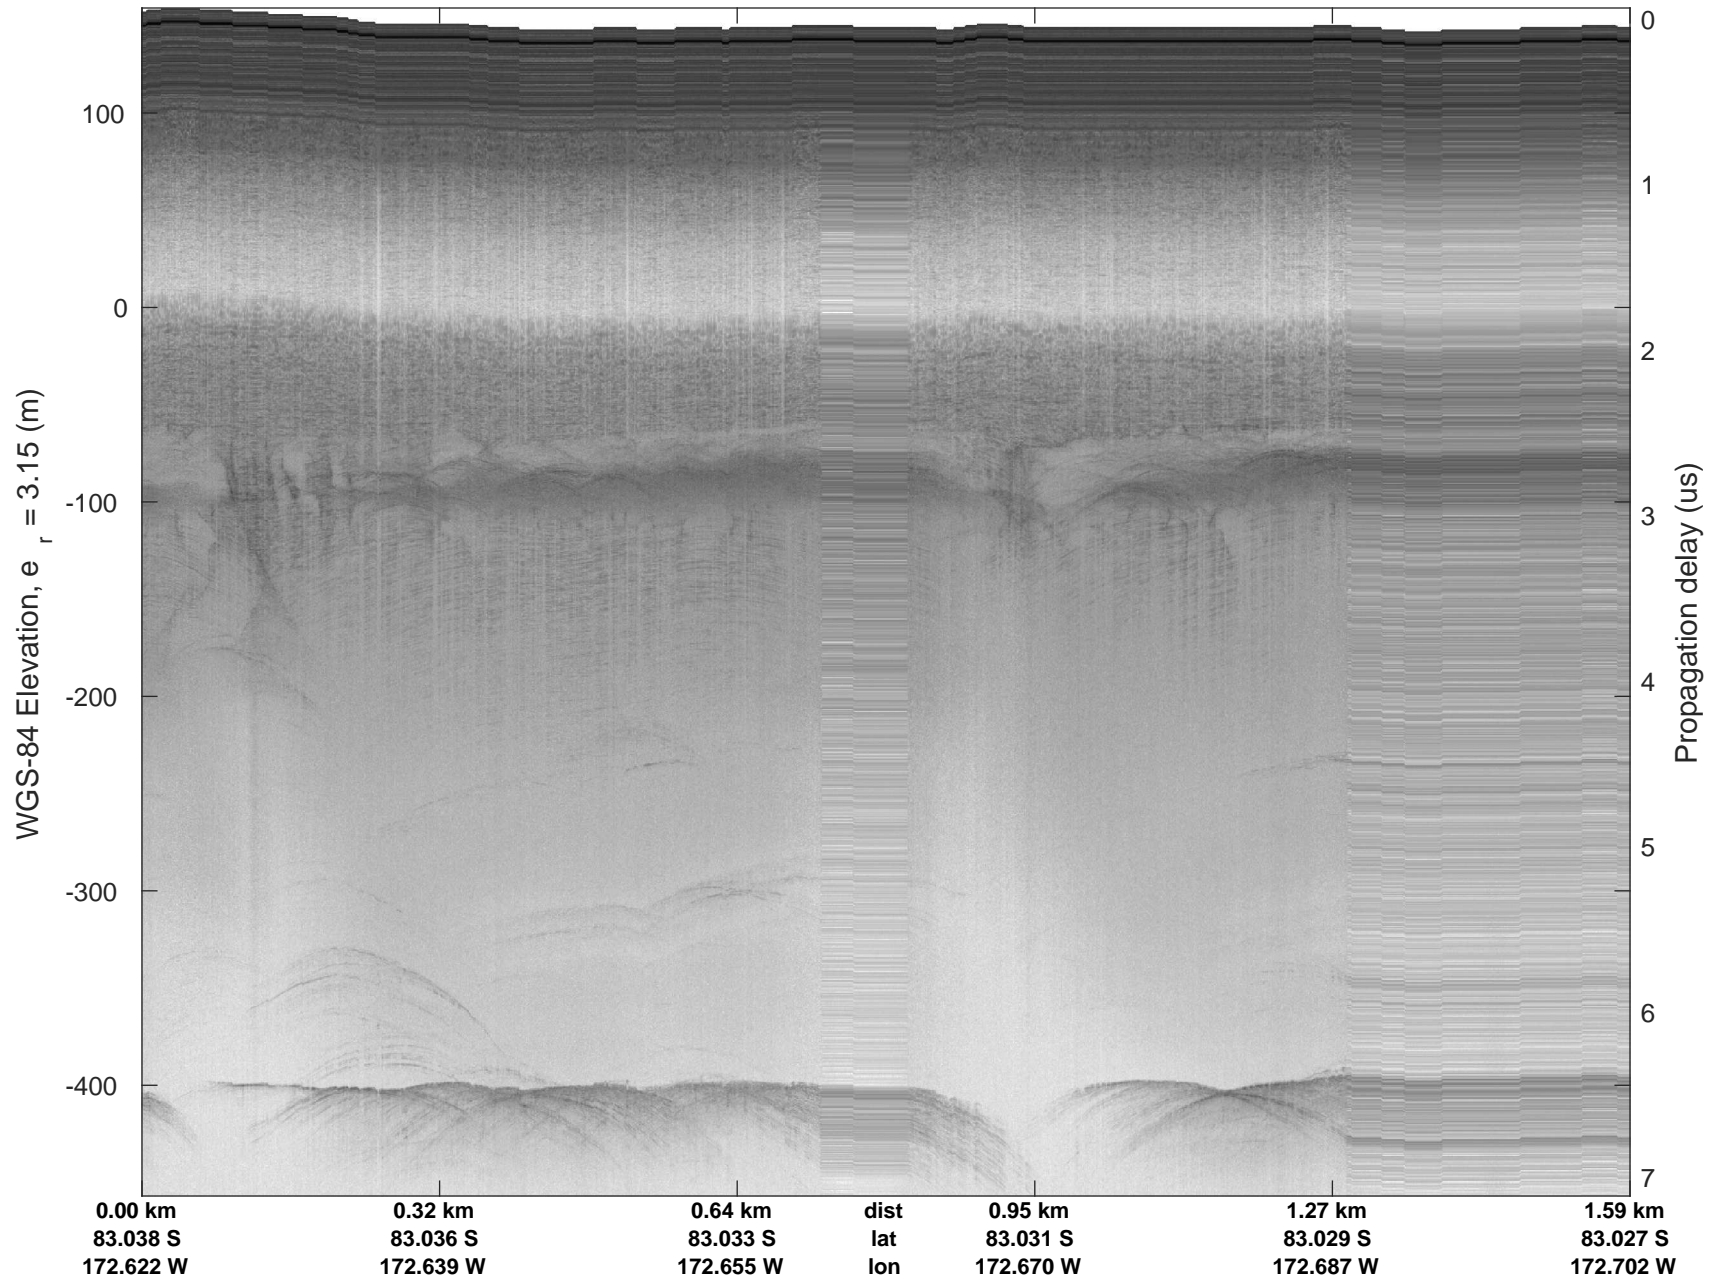

accum 2015\_Antarctica\_Ground: "Pt1 Grid - far side" 20151202\_08\_001: 04:10:16.4 to 04:13:58.1 GPS

accum 2015\_Antarctica\_Ground: "Pt1 Grid - far side" 20151202\_08\_001: 04:10:16.4 to 04:13:58.1 GPS

Pt1 Grid - far side  
20151202\_08\_002  
Polar Stereograph -71N/0E

accum 2015\_Antarctica\_Ground: "Pt1 Grid - far side" 20151202\_08\_002: 04:13:58.7 to 04:31:22.0 GPS

accum 2015\_Antarctica\_Ground: "Pt1 Grid - far side" 20151202\_08\_002: 04:13:58.7 to 04:31:22.0 GPS