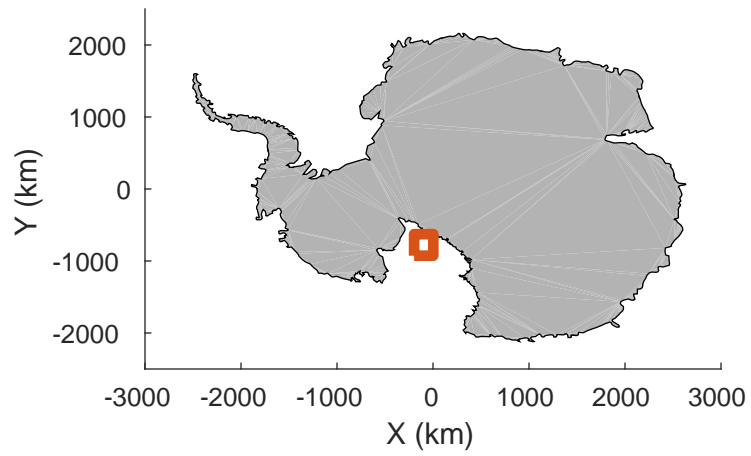

accum 2015\_Antarctica\_Ground: "Pt1 Grid - far side" 20151202\_08\_001: 04:10:16.4 to 04:13:58.1 GPS

accum 2015\_Antarctica\_Ground: "Pt1 Grid - far side" 20151202\_08\_001: 04:10:16.4 to 04:13:58.1 GPS

Pt1 Grid - far side  
20151202\_08\_002  
Polar Stereograph -71N/0E

accum 2015\_Antarctica\_Ground: "Pt1 Grid - far side" 20151202\_08\_002: 04:13:58.7 to 04:31:22.0 GPS

accum 2015\_Antarctica\_Ground: "Pt1 Grid - far side" 20151202\_08\_002: 04:13:58.7 to 04:31:22.0 GPS