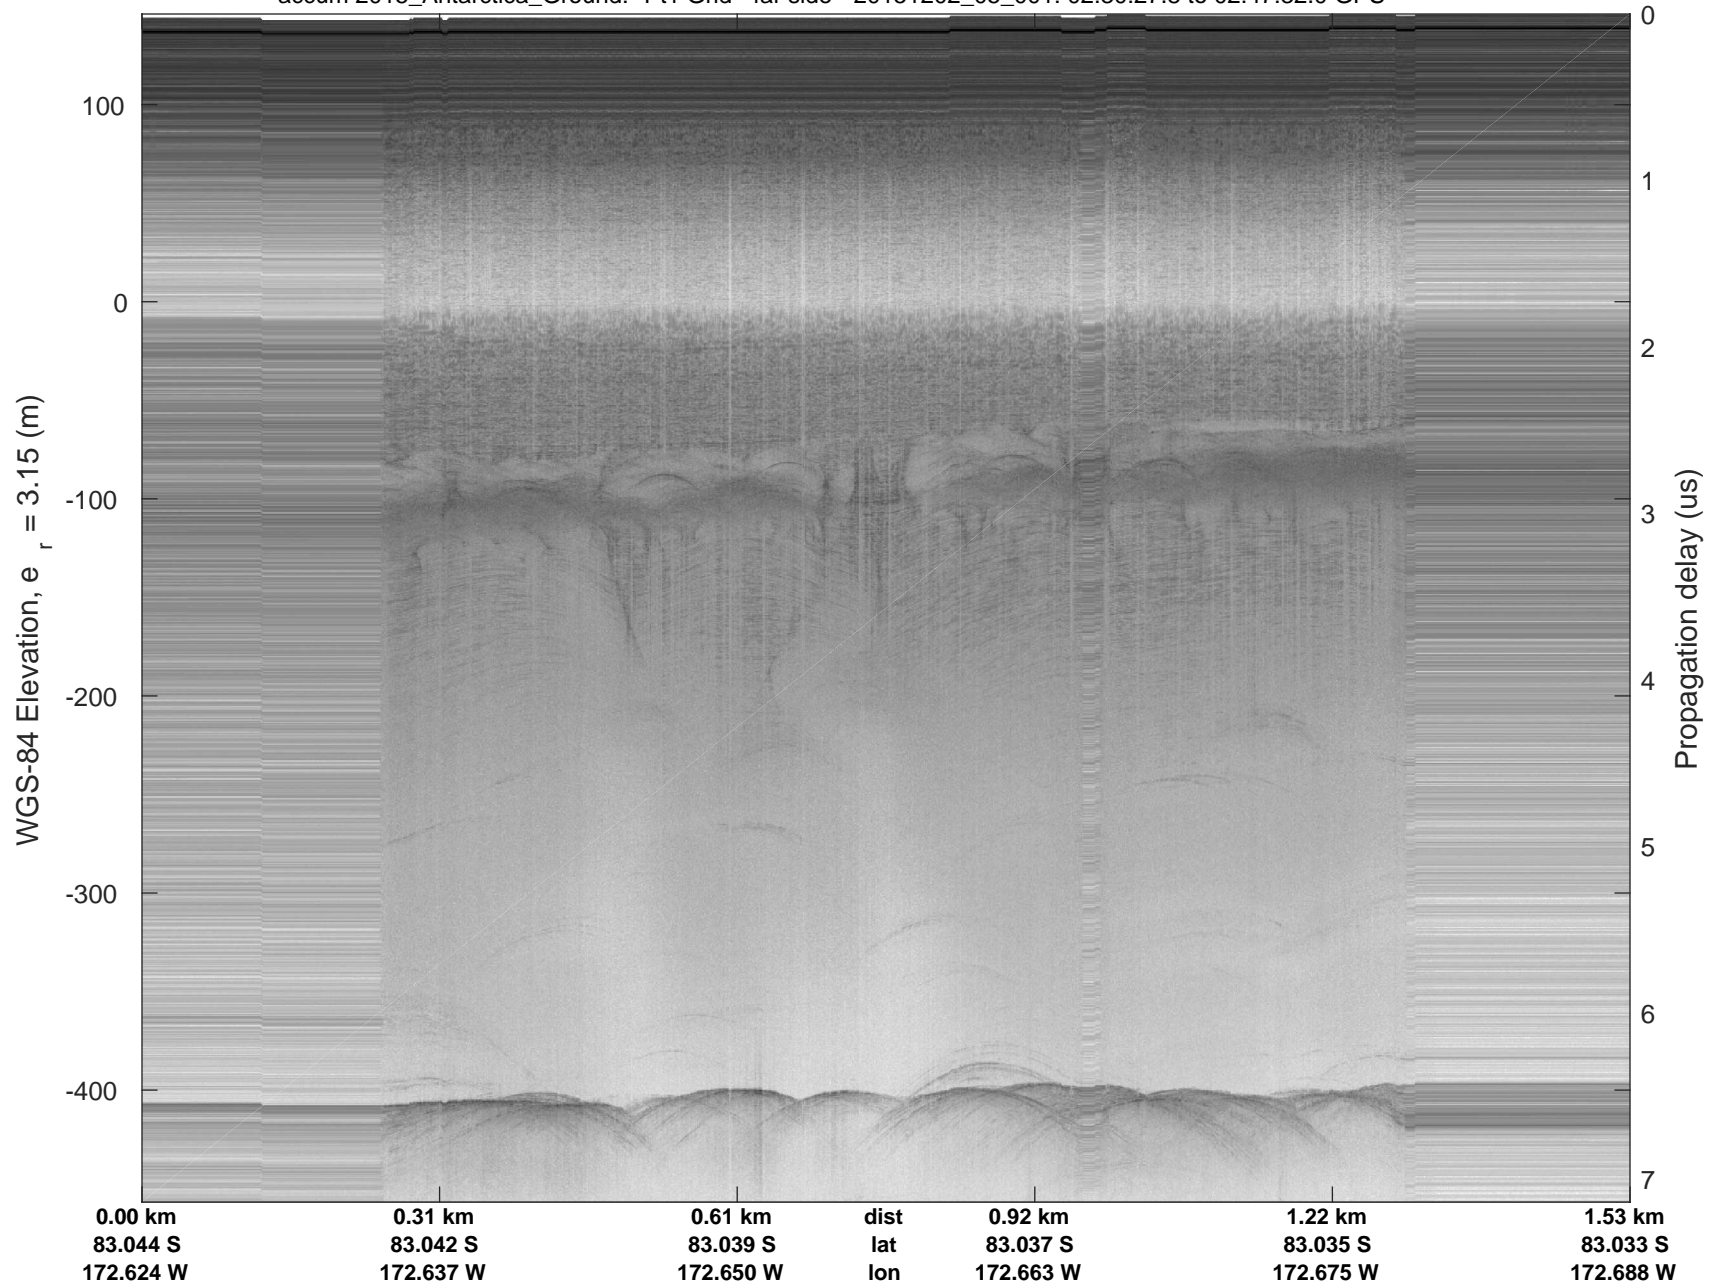

accum 2015\_Antarctica\_Ground: "Pt1 Grid - far side" 20151202\_05\_001: 02:30:27.8 to 02:47:32.0 GPS

accum 2015\_Antarctica\_Ground: "Pt1 Grid - far side" 20151202\_05\_001: 02:30:27.8 to 02:47:32.0 GPS