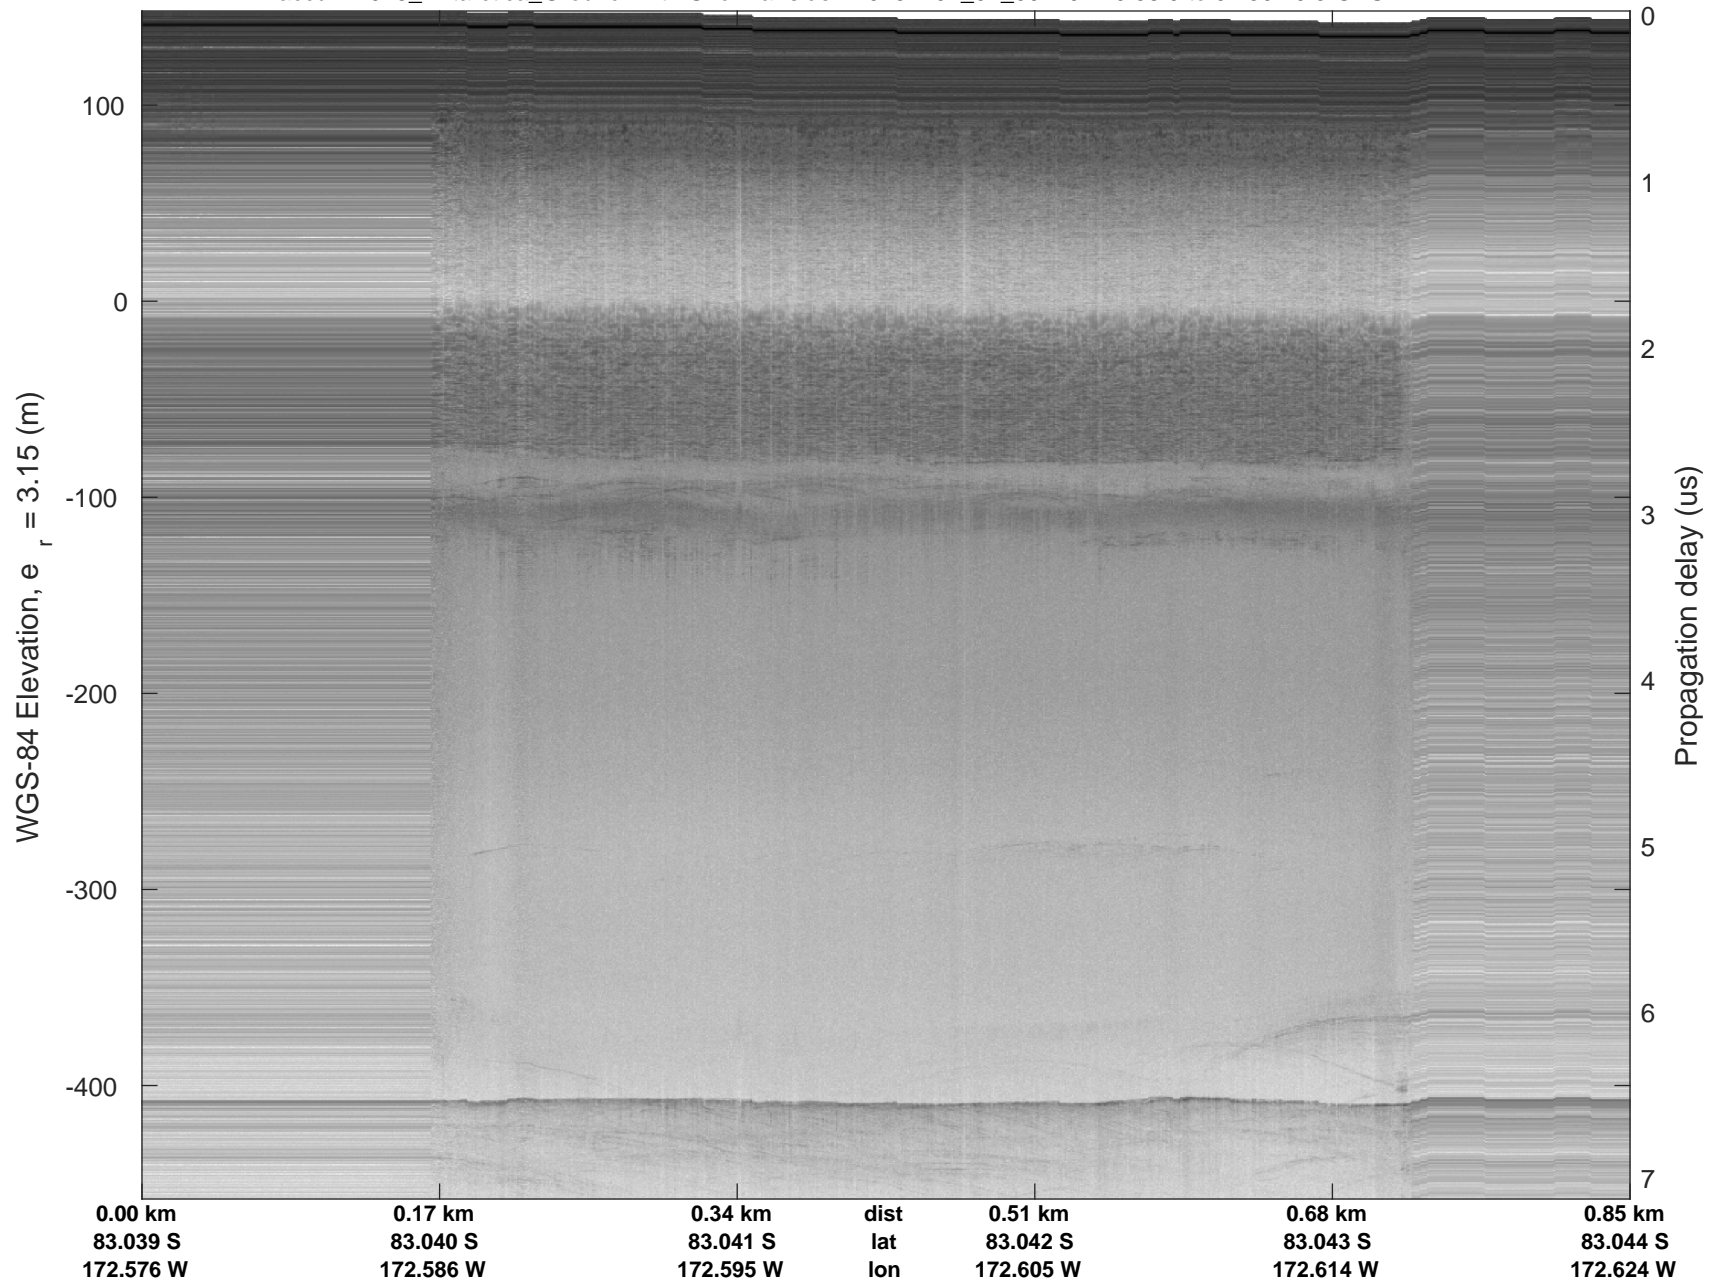

accum 2015_Antarctica_Ground: "Pt1 Grid - far side" 20151202_04_001: 02:19:58.9 to 02:30:19.3 GPS

accum 2015_Antarctica_Ground: "Pt1 Grid - far side" 20151202_04_001: 02:19:58.9 to 02:30:19.3 GPS