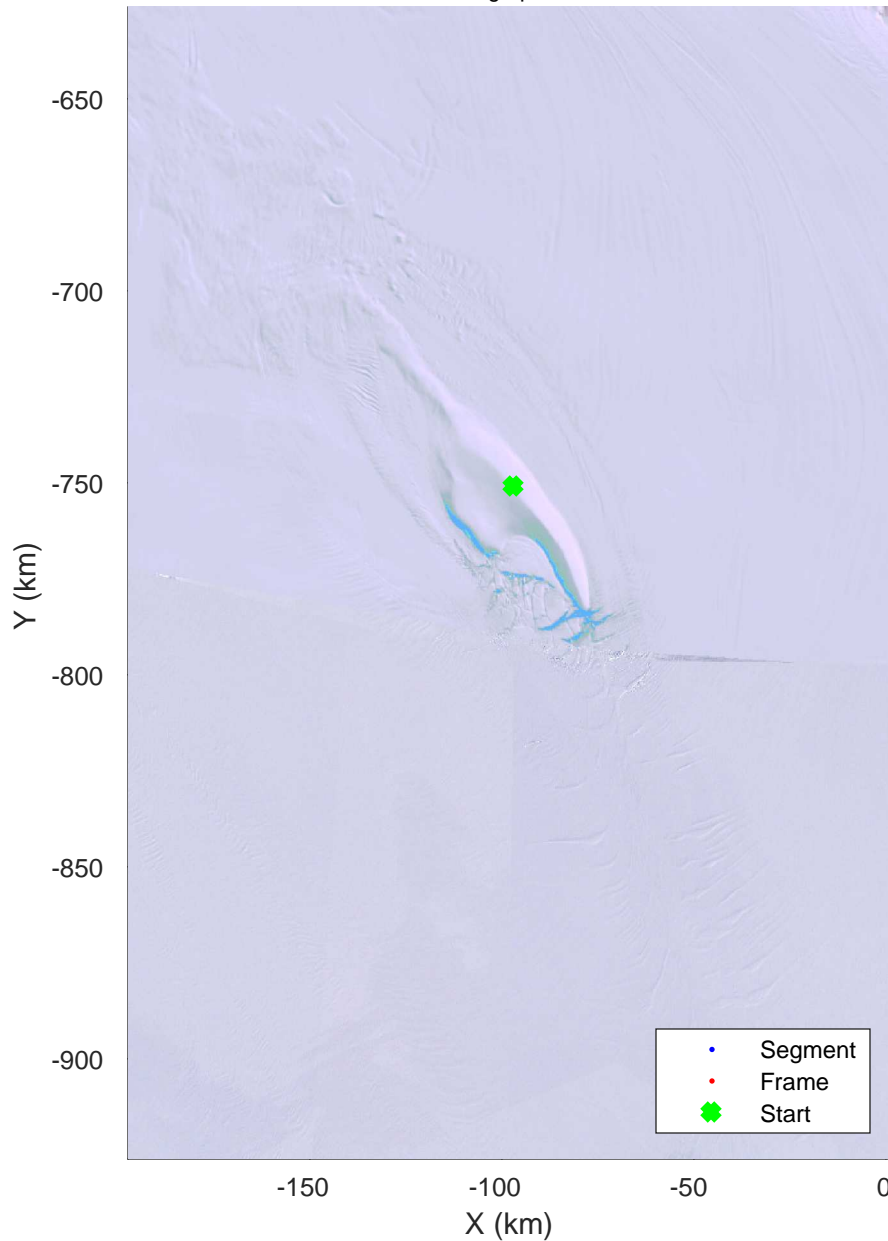

Pt1 Grid - far side  
20151202\_03\_001  
Polar Stereograph -71N/0E

accum 2015\_Antarctica\_Ground: "Pt1 Grid - far side" 20151202\_03\_001: 02:03:43.3 to 02:13:49.1 GPS

accum 2015\_Antarctica\_Ground: "Pt1 Grid - far side" 20151202\_03\_001: 02:03:43.3 to 02:13:49.1 GPS

Pt1 Grid - far side  
 20151202\_03\_002  
 Polar Stereograph -71N/0E

accum 2015\_Antarctica\_Ground: "Pt1 Grid - far side" 20151202\_03\_002: 02:13:50.2 to 02:19:47.7 GPS

accum 2015\_Antarctica\_Ground: "Pt1 Grid - far side" 20151202\_03\_002: 02:13:50.2 to 02:19:47.7 GPS