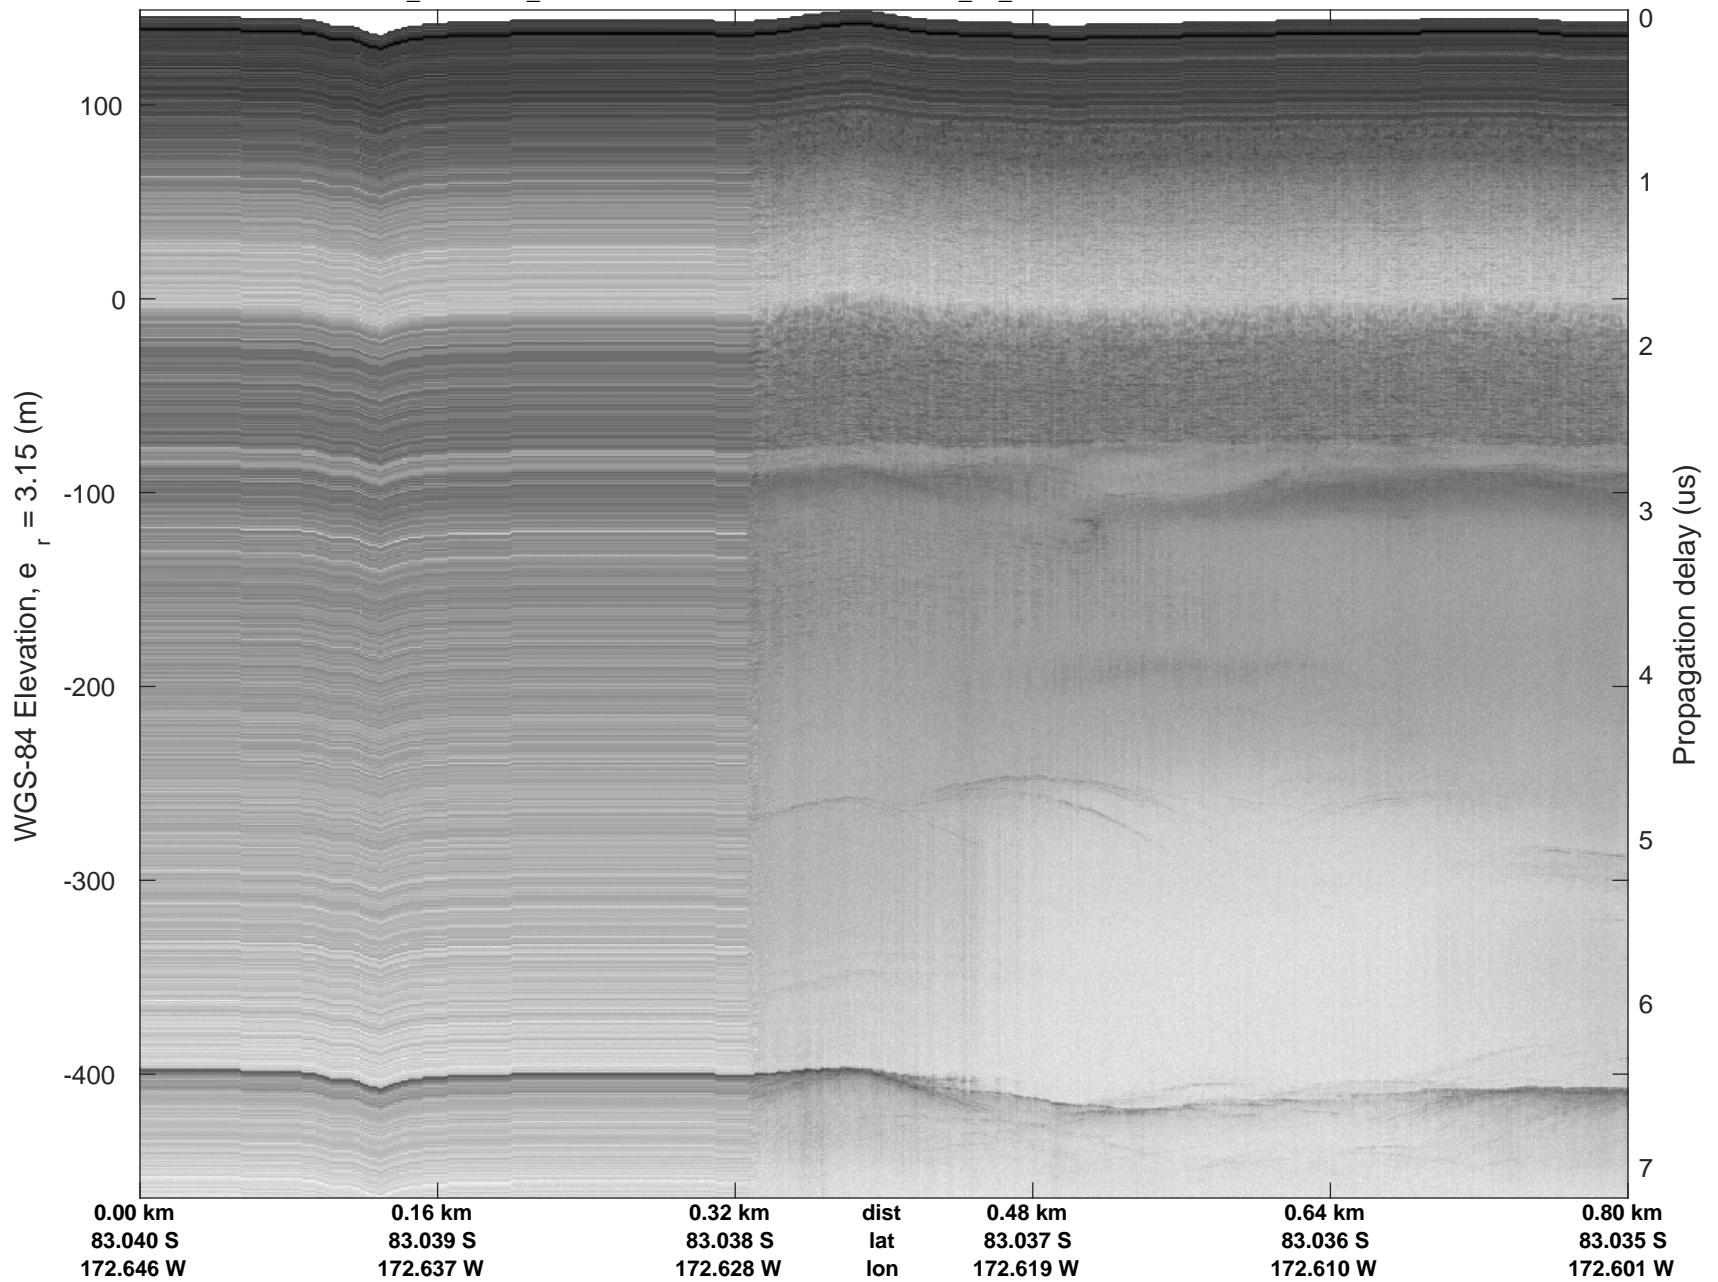

Pt1 Grid - far side  
20151202\_03\_001  
Polar Stereograph -71N/0E

accum 2015\_Antarctica\_Ground: "Pt1 Grid - far side" 20151202\_03\_001: 02:03:43.3 to 02:13:49.1 GPS

accum 2015\_Antarctica\_Ground: "Pt1 Grid - far side" 20151202\_03\_001: 02:03:43.3 to 02:13:49.1 GPS

Pt1 Grid - far side  
 20151202\_03\_002  
 Polar Stereograph -71N/0E

accum 2015\_Antarctica\_Ground: "Pt1 Grid - far side" 20151202\_03\_002: 02:13:50.2 to 02:19:47.7 GPS

accum 2015\_Antarctica\_Ground: "Pt1 Grid - far side" 20151202\_03\_002: 02:13:50.2 to 02:19:47.7 GPS