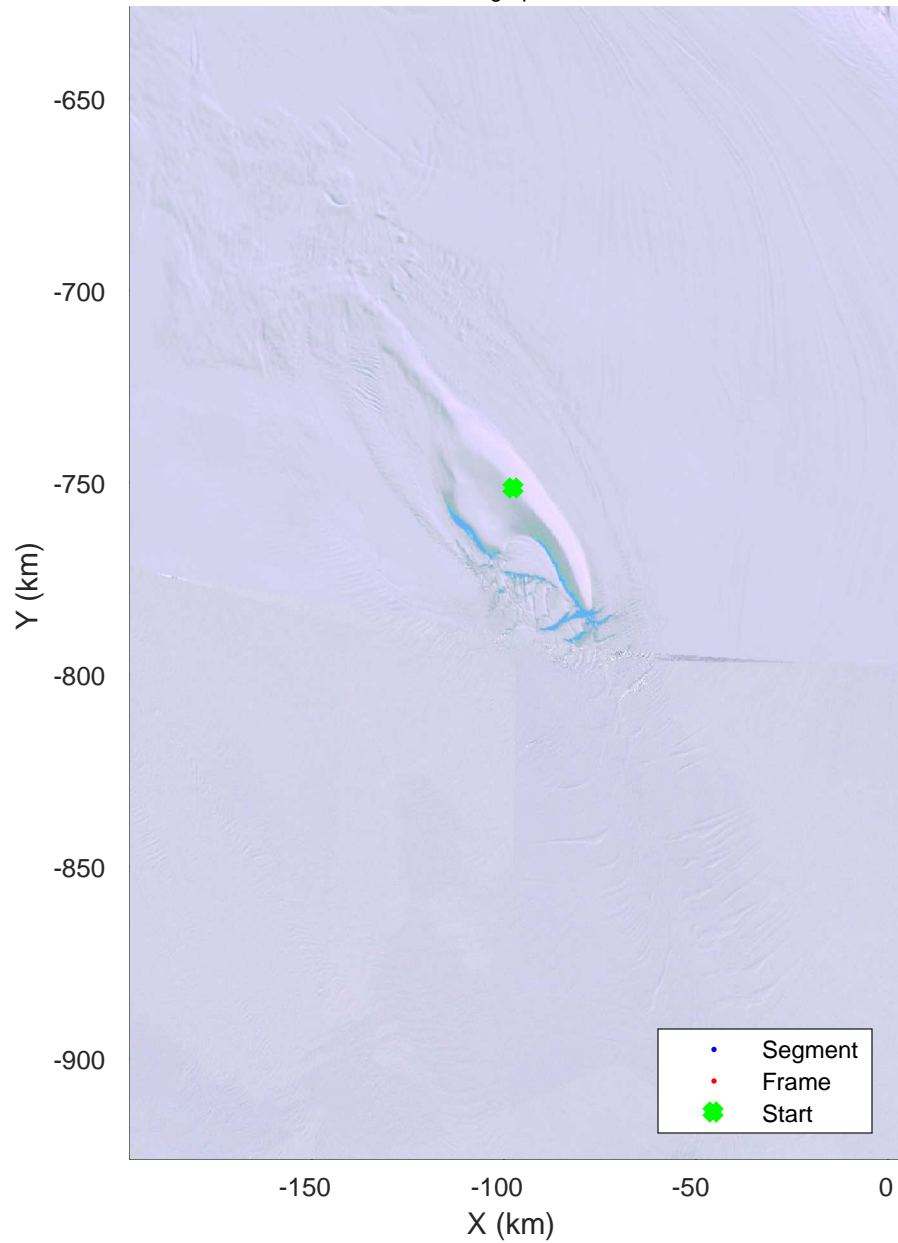

Pt1 Grid - far side  
20151202\_03\_001  
Polar Stereograph -71N/0E

accum 2015\_Antarctica\_Ground: "Pt1 Grid - far side" 20151202\_03\_001: 02:03:43.3 to 02:13:49.1 GPS

accum 2015\_Antarctica\_Ground: "Pt1 Grid - far side" 20151202\_03\_001: 02:03:43.3 to 02:13:49.1 GPS

Pt1 Grid - far side  
 20151202\_03\_002  
 Polar Stereograph -71N/0E

accum 2015\_Antarctica\_Ground: "Pt1 Grid - far side" 20151202\_03\_002: 02:13:50.2 to 02:19:47.7 GPS

accum 2015\_Antarctica\_Ground: "Pt1 Grid - far side" 20151202\_03\_002: 02:13:50.2 to 02:19:47.7 GPS