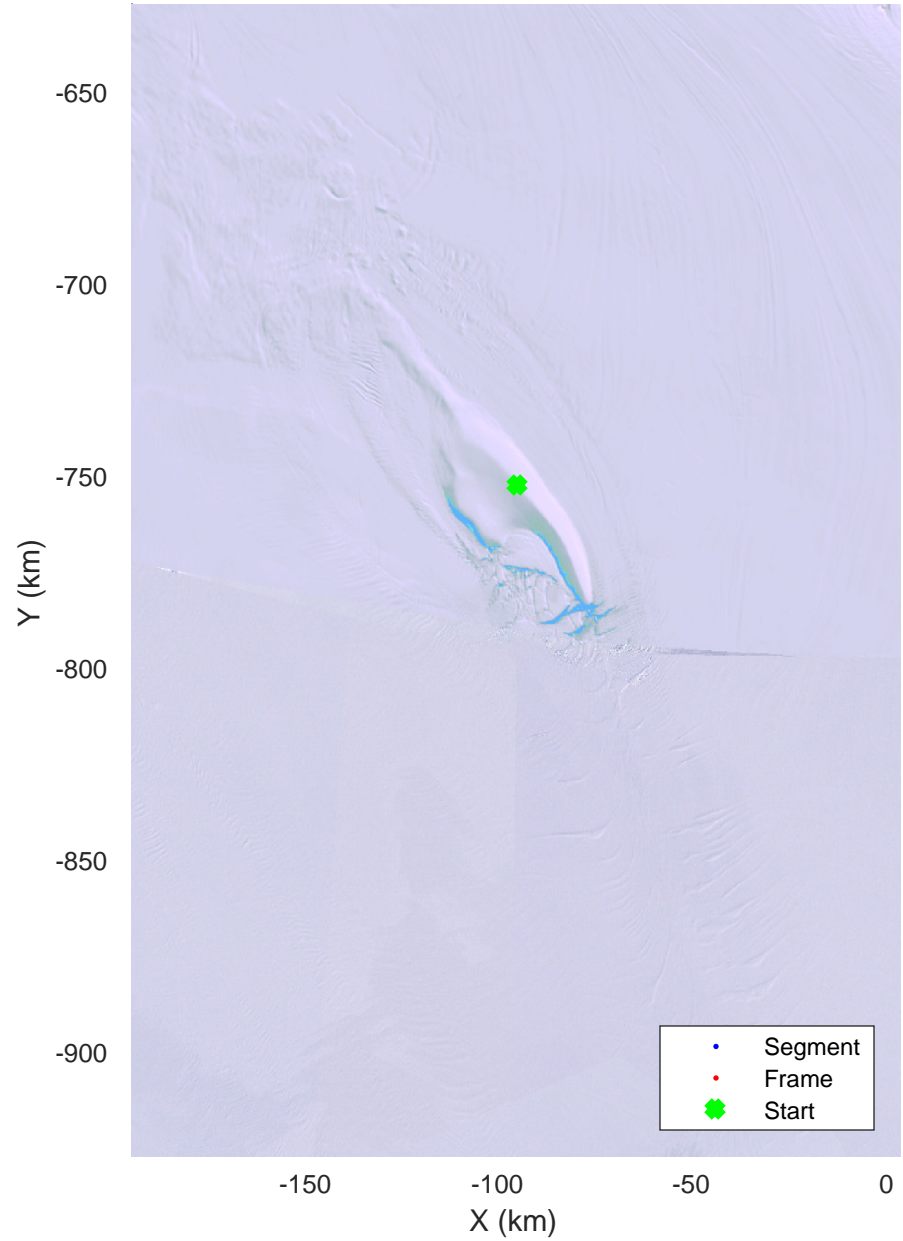

Pt1 Grid, take 3
20151124_22_001
Polar Stereograph -71N/0E

accum 2015_Antarctica_Ground: "Pt1 Grid, take 3" 20151124_22_001: 02:55:25.3 to 03:05:54.5 GPS

accum 2015_Antarctica_Ground: "Pt1 Grid, take 3" 20151124_22_001: 02:55:25.3 to 03:05:54.5 GPS

Pt1 Grid, take 3
20151124_22_002
Polar Stereograph -71N/0E

accum 2015_Antarctica_Ground: "Pt1 Grid, take 3" 20151124_22_002: 03:05:55.2 to 03:30:22.6 GPS

accum 2015_Antarctica_Ground: "Pt1 Grid, take 3" 20151124_22_002: 03:05:55.2 to 03:30:22.6 GPS