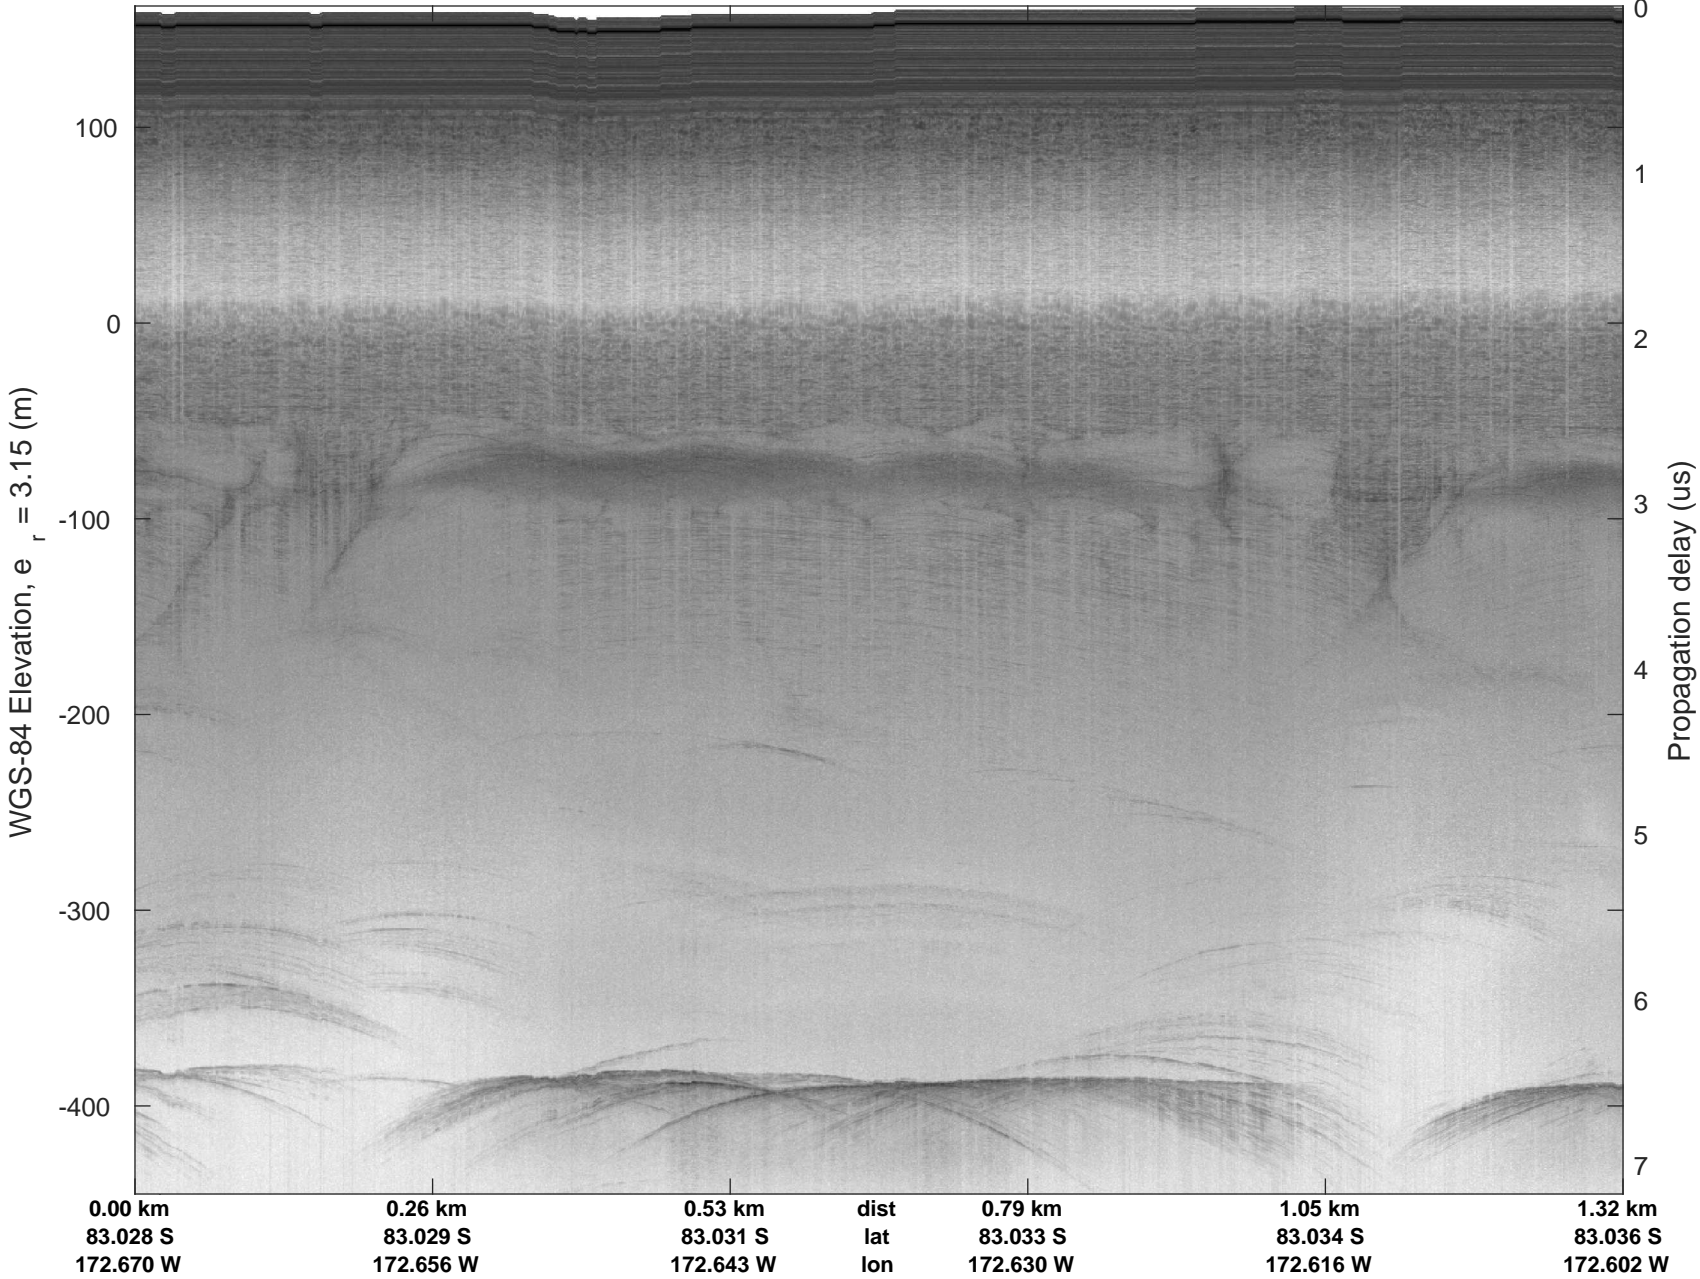

Pt1 Grid, take 3
20151124_22_001
Polar Stereograph -71N/0E

accum 2015_Antarctica_Ground: "Pt1 Grid, take 3" 20151124_22_001: 02:55:25.3 to 03:05:54.5 GPS

accum 2015_Antarctica_Ground: "Pt1 Grid, take 3" 20151124_22_001: 02:55:25.3 to 03:05:54.5 GPS

Pt1 Grid, take 3
20151124_22_002
Polar Stereograph -71N/0E

accum 2015_Antarctica_Ground: "Pt1 Grid, take 3" 20151124_22_002: 03:05:55.2 to 03:30:22.6 GPS

accum 2015_Antarctica_Ground: "Pt1 Grid, take 3" 20151124_22_002: 03:05:55.2 to 03:30:22.6 GPS