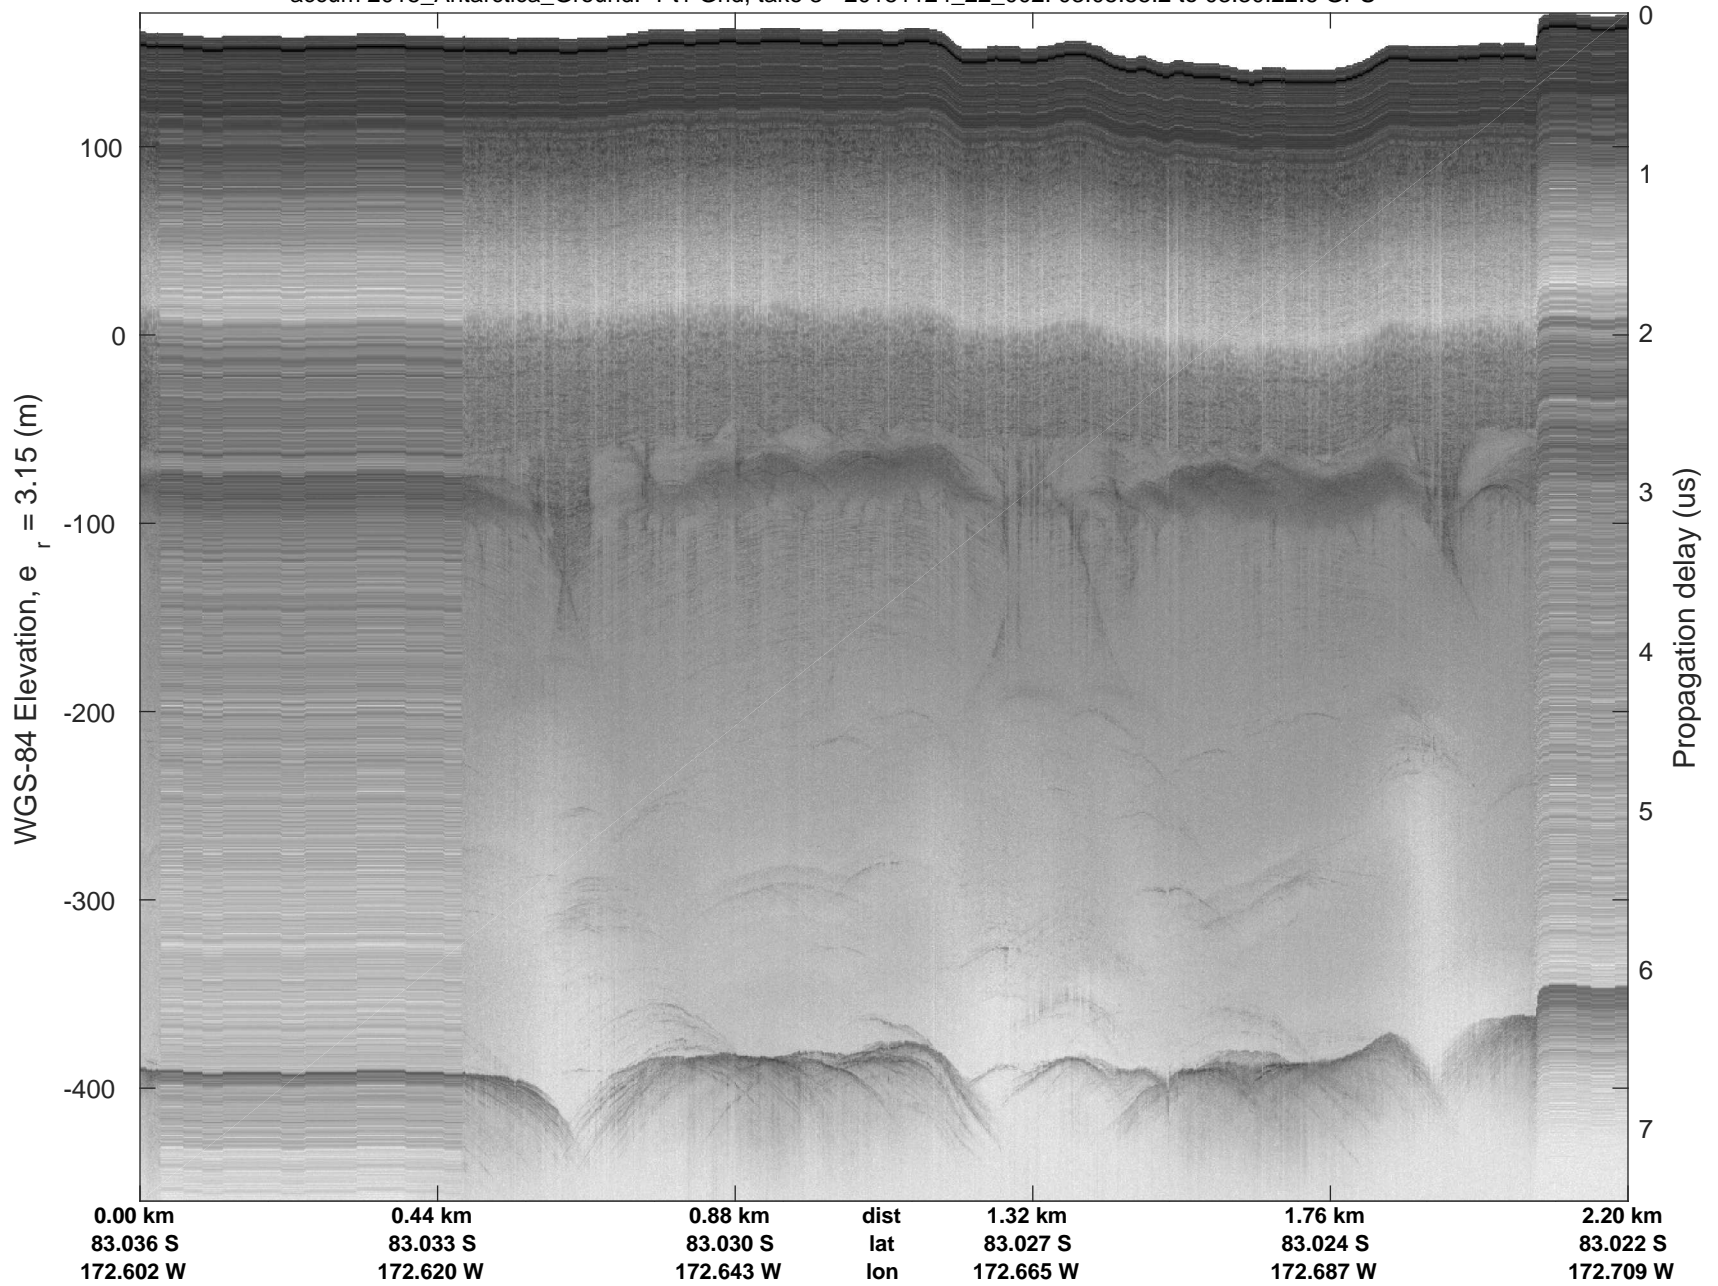

Pt1 Grid, take 3
20151124_22_001
Polar Stereograph -71N/0E

accum 2015_Antarctica_Ground: "Pt1 Grid, take 3" 20151124_22_001: 02:55:25.3 to 03:05:54.5 GPS

accum 2015_Antarctica_Ground: "Pt1 Grid, take 3" 20151124_22_001: 02:55:25.3 to 03:05:54.5 GPS

Pt1 Grid, take 3
20151124_22_002
Polar Stereograph -71N/0E

accum 2015_Antarctica_Ground: "Pt1 Grid, take 3" 20151124_22_002: 03:05:55.2 to 03:30:22.6 GPS

accum 2015_Antarctica_Ground: "Pt1 Grid, take 3" 20151124_22_002: 03:05:55.2 to 03:30:22.6 GPS