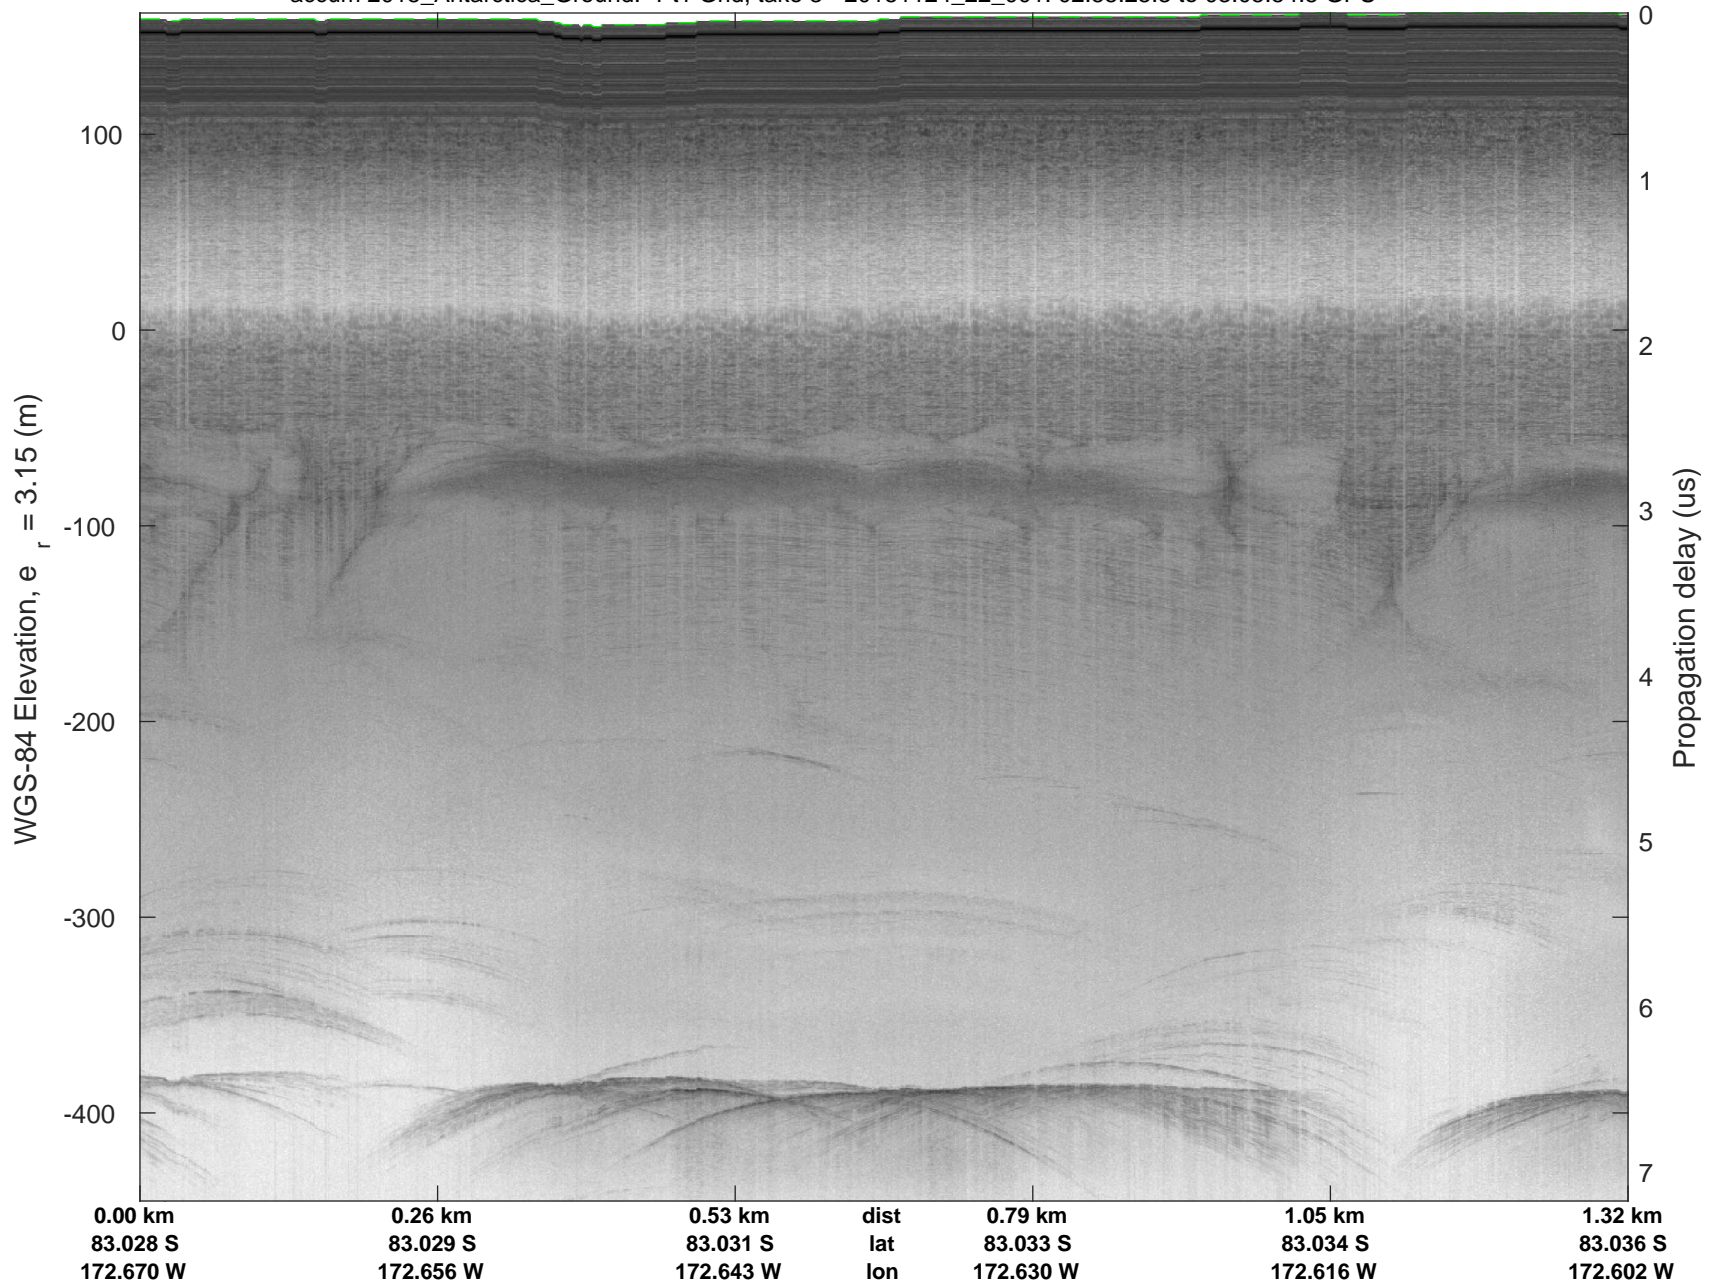

Pt1 Grid, take 3
20151124_22_001
Polar Stereograph -71N/0E

accum 2015_Antarctica_Ground: "Pt1 Grid, take 3" 20151124_22_001: 02:55:25.3 to 03:05:54.5 GPS

accum 2015_Antarctica_Ground: "Pt1 Grid, take 3" 20151124_22_001: 02:55:25.3 to 03:05:54.5 GPS

Pt1 Grid, take 3
20151124_22_002
Polar Stereograph -71N/0E

accum 2015_Antarctica_Ground: "Pt1 Grid, take 3" 20151124_22_002: 03:05:55.2 to 03:30:22.6 GPS

accum 2015_Antarctica_Ground: "Pt1 Grid, take 3" 20151124_22_002: 03:05:55.2 to 03:30:22.6 GPS