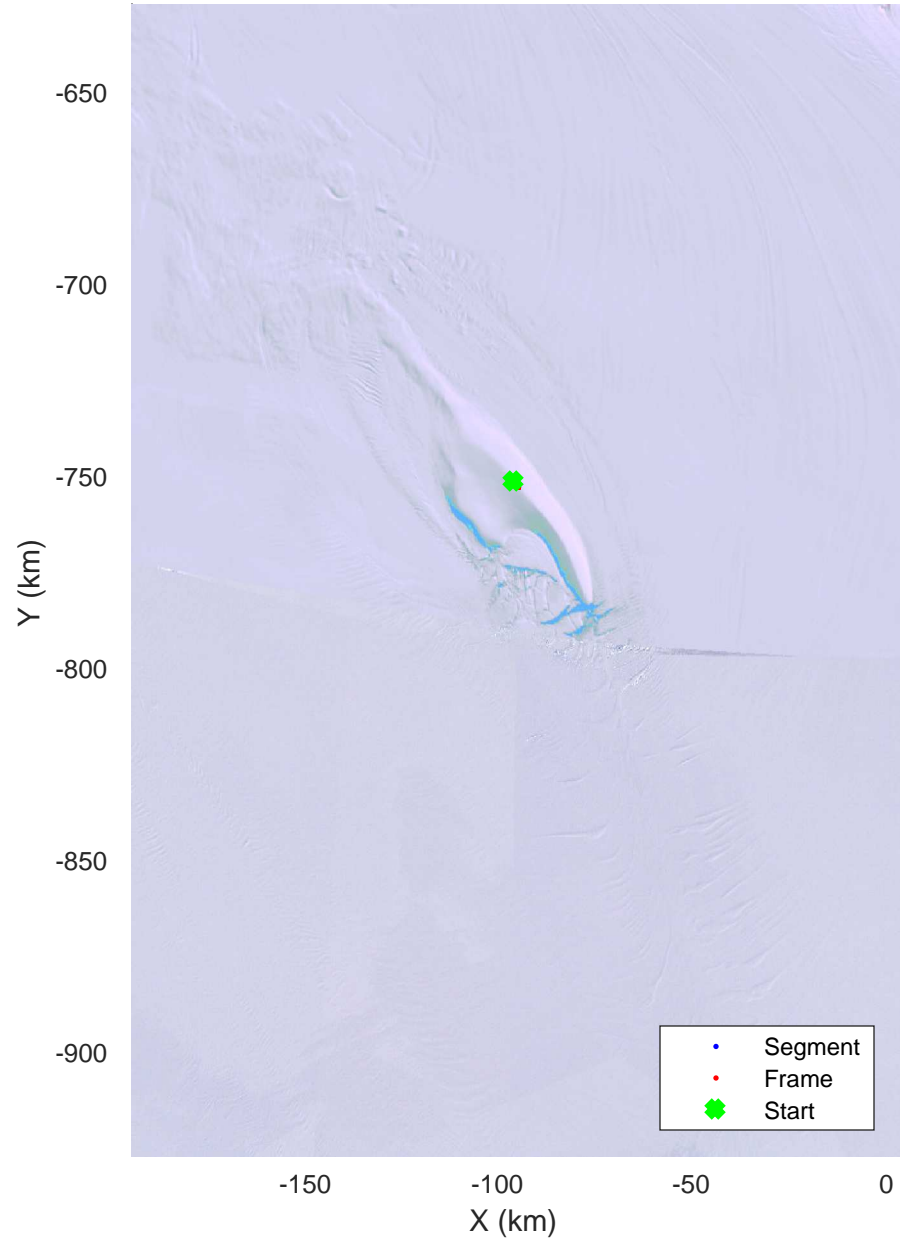

Pt1 Grid, take 3
20151124_22_001
Polar Stereograph -71N/0E

accum 2015_Antarctica_Ground: "Pt1 Grid, take 3" 20151124_22_001: 02:55:25.3 to 03:05:54.5 GPS

accum 2015_Antarctica_Ground: "Pt1 Grid, take 3" 20151124_22_001: 02:55:25.3 to 03:05:54.5 GPS

Pt1 Grid, take 3
20151124_22_002
Polar Stereograph -71N/0E

accum 2015_Antarctica_Ground: "Pt1 Grid, take 3" 20151124_22_002: 03:05:55.2 to 03:30:22.6 GPS

accum 2015_Antarctica_Ground: "Pt1 Grid, take 3" 20151124_22_002: 03:05:55.2 to 03:30:22.6 GPS