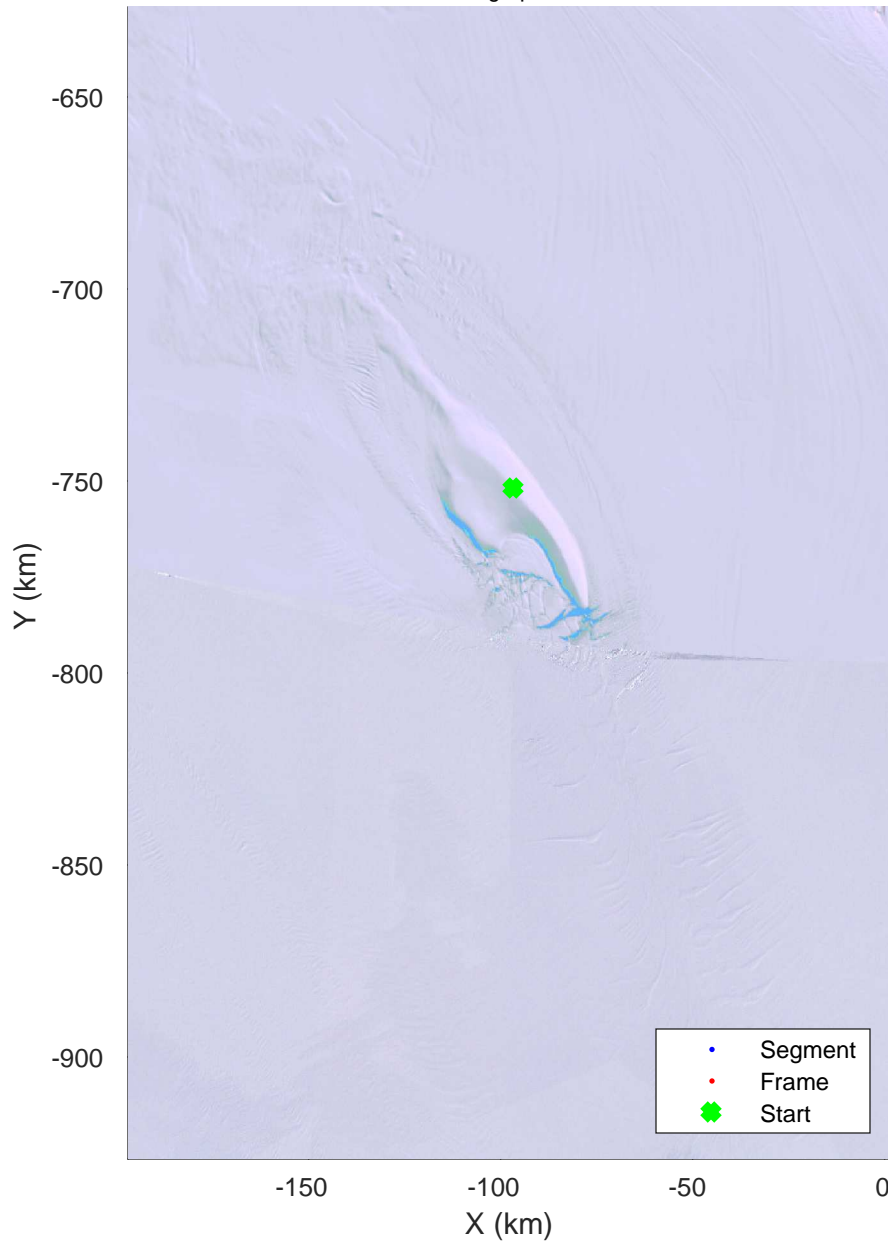

Pt1 Grid, take 1-2
20151124_01_001
Polar Stereograph -71N/0E

accum 2015_Antarctica_Ground: "Pt1 Grid, take 1-2" 20151124_01_001: 01:07:35.7 to 01:23:45.0 GPS

accum 2015_Antarctica_Ground: "Pt1 Grid, take 1-2" 20151124_01_001: 01:07:35.7 to 01:23:45.0 GPS