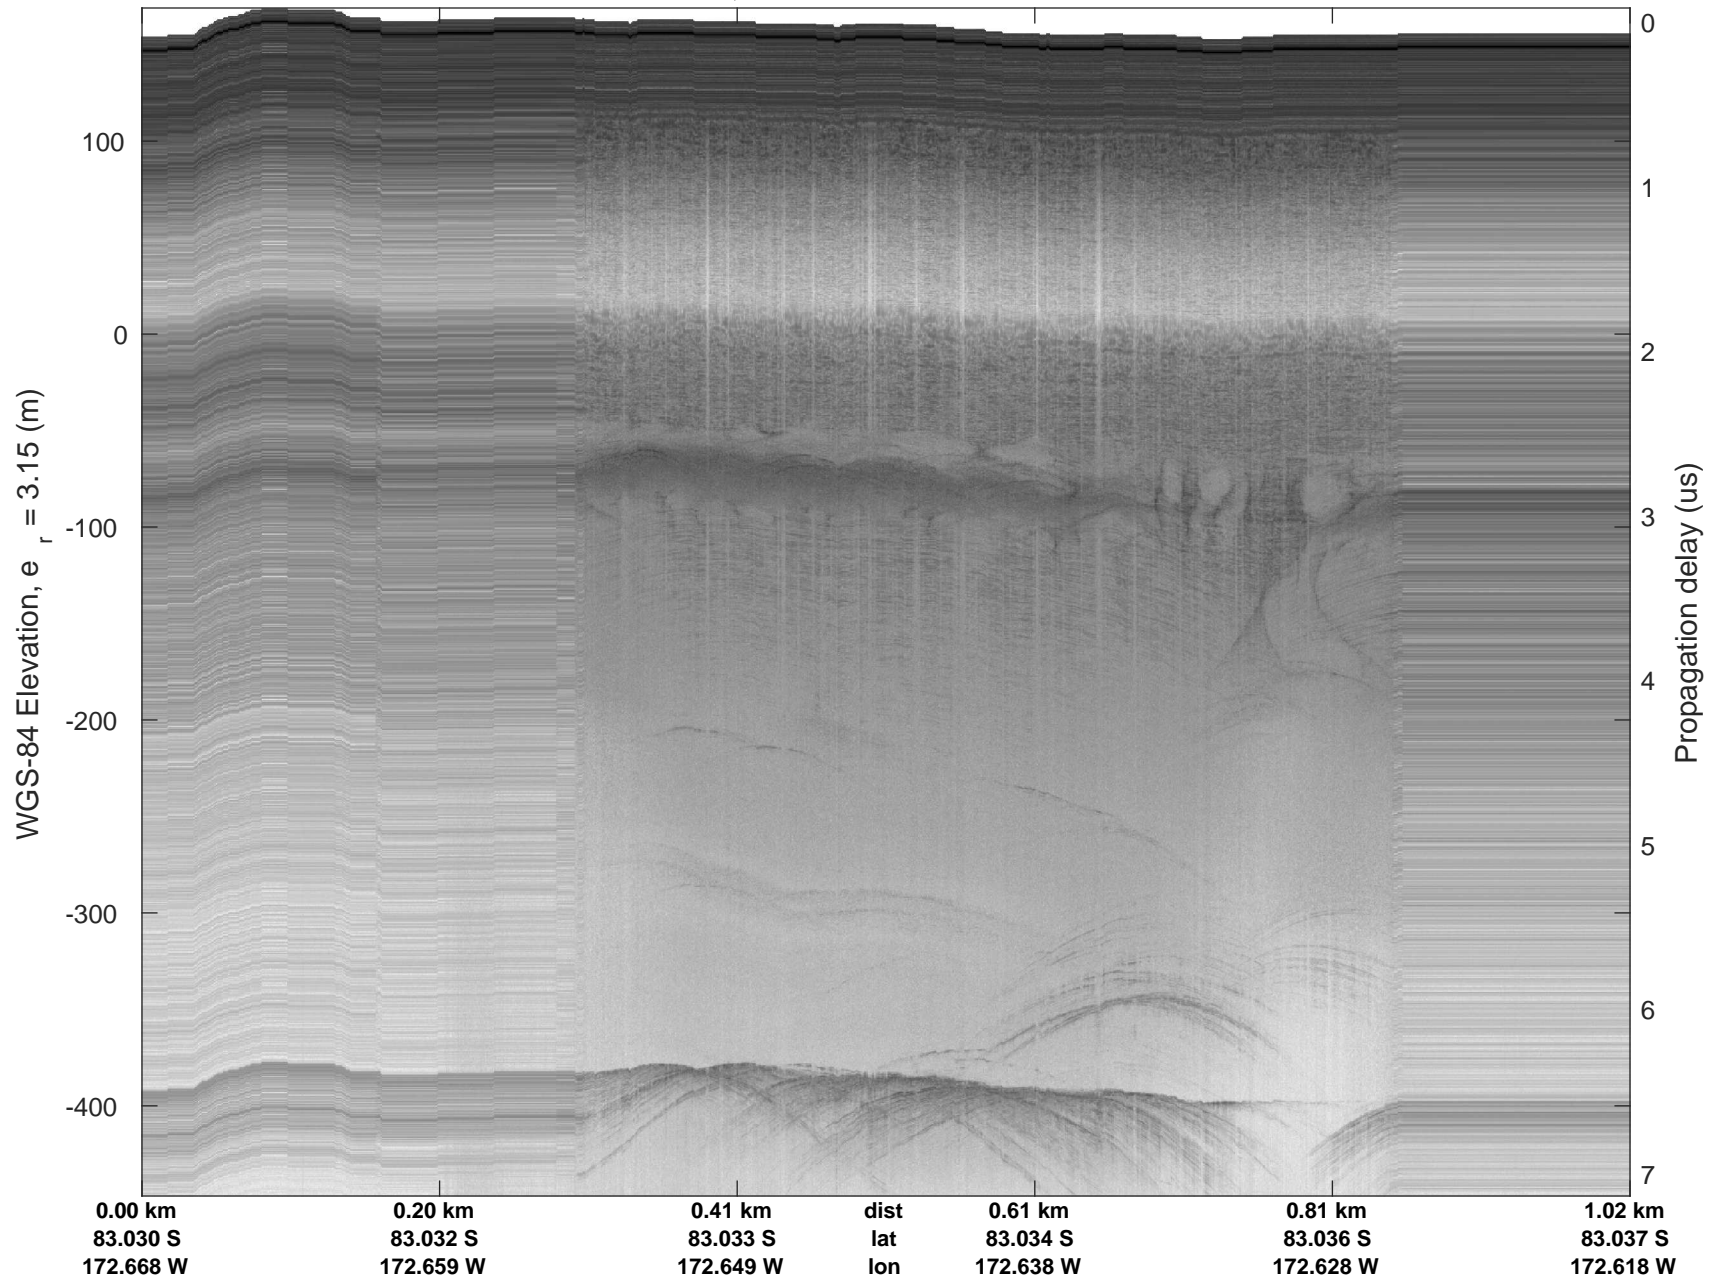

Pt1 Grid, take 1-2
20151124_01_001
Polar Stereograph -71N/0E

accum 2015_Antarctica_Ground: "Pt1 Grid, take 1-2" 20151124_01_001: 01:07:35.7 to 01:23:45.0 GPS

accum 2015_Antarctica_Ground: "Pt1 Grid, take 1-2" 20151124_01_001: 01:07:35.7 to 01:23:45.0 GPS