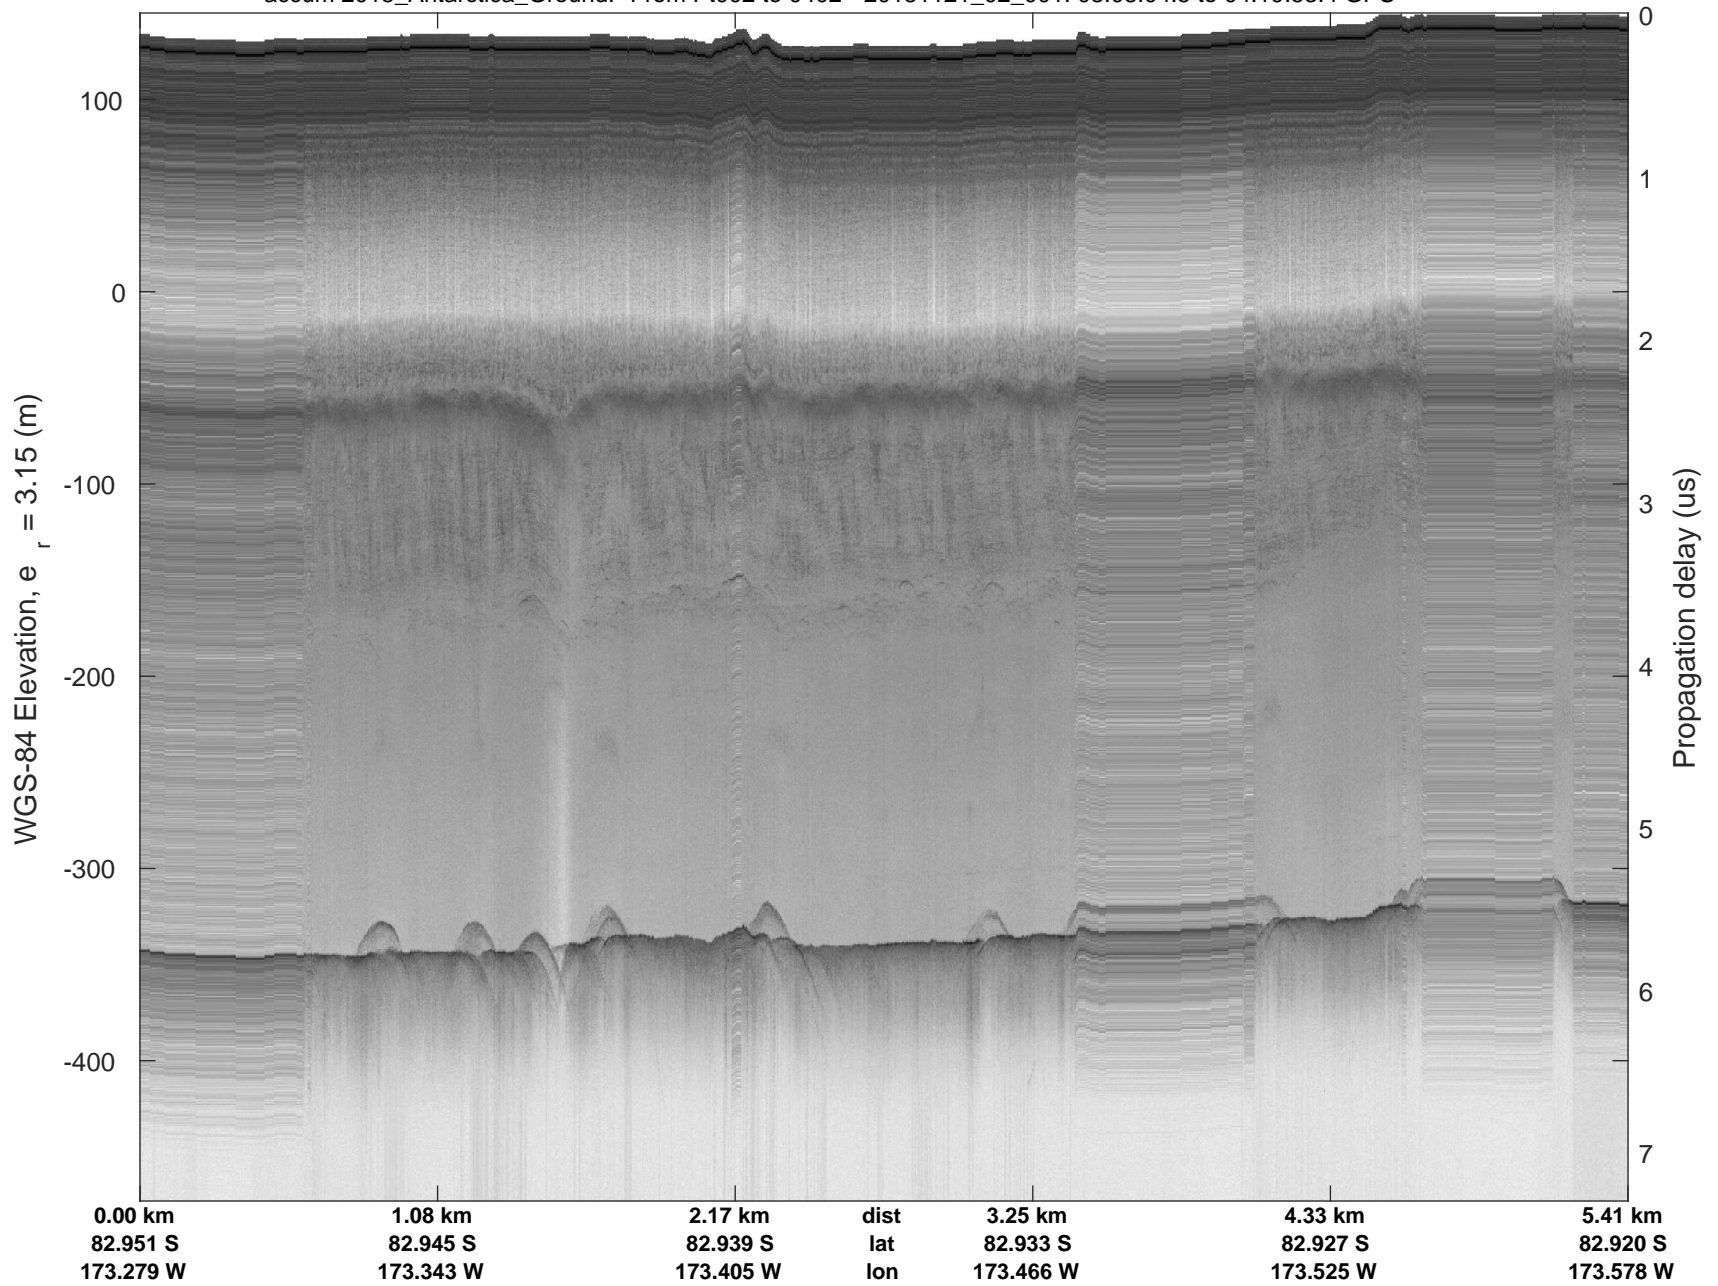

From Pt002 to 0402
20151121_02_001
Polar Stereograph -71N/0E

accum 2015_Antarctica_Ground: "From Pt002 to 0402" 20151121_02_001: 03:08:04.5 to 04:19:53.4 GPS

accum 2015_Antarctica_Ground: "From Pt002 to 0402" 20151121_02_001: 03:08:04.5 to 04:19:53.4 GPS