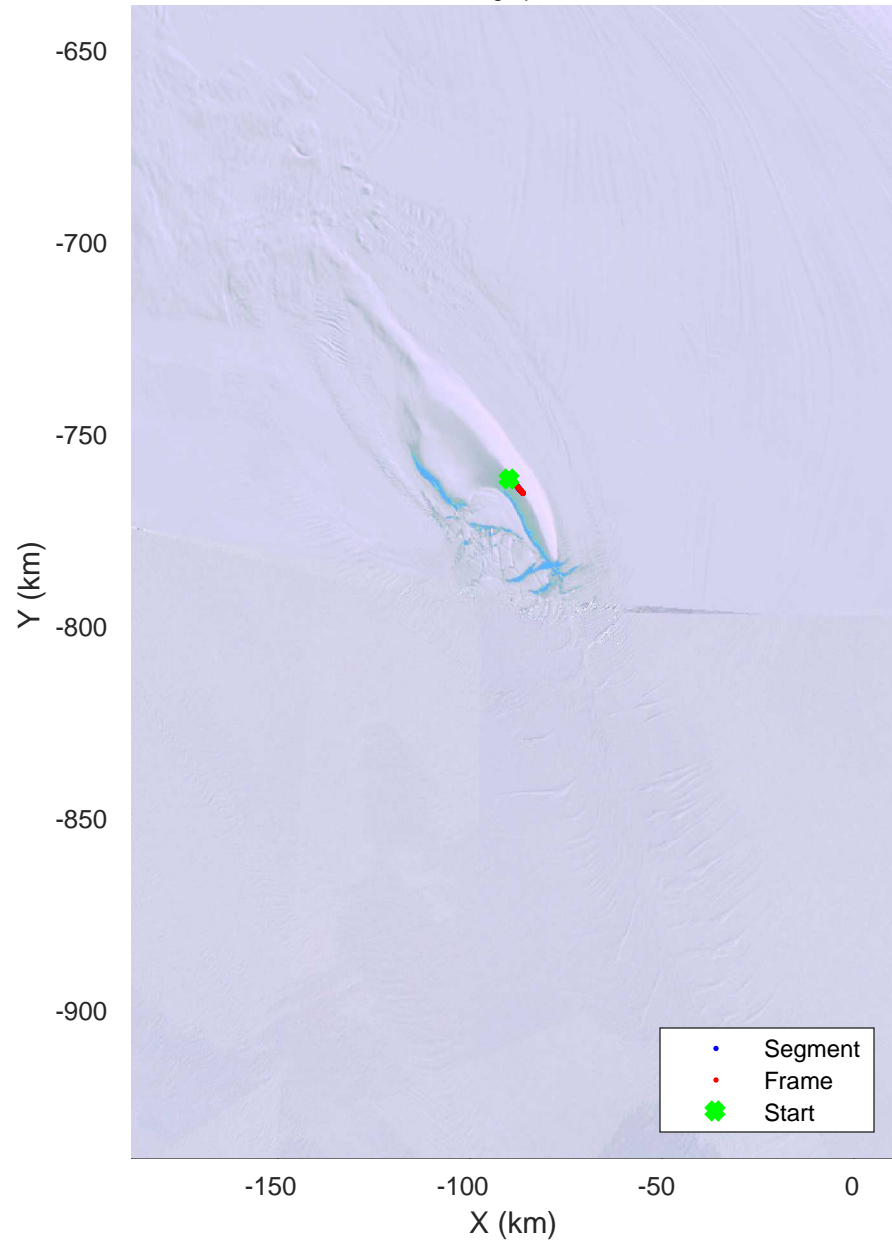

From Pt002 to 0402
20151121_02_001
Polar Stereograph -71N/0E

accum 2015_Antarctica_Ground: "From Pt002 to 0402" 20151121_02_001: 03:08:04.5 to 04:19:53.4 GPS

accum 2015_Antarctica_Ground: "From Pt002 to 0402" 20151121_02_001: 03:08:04.5 to 04:19:53.4 GPS