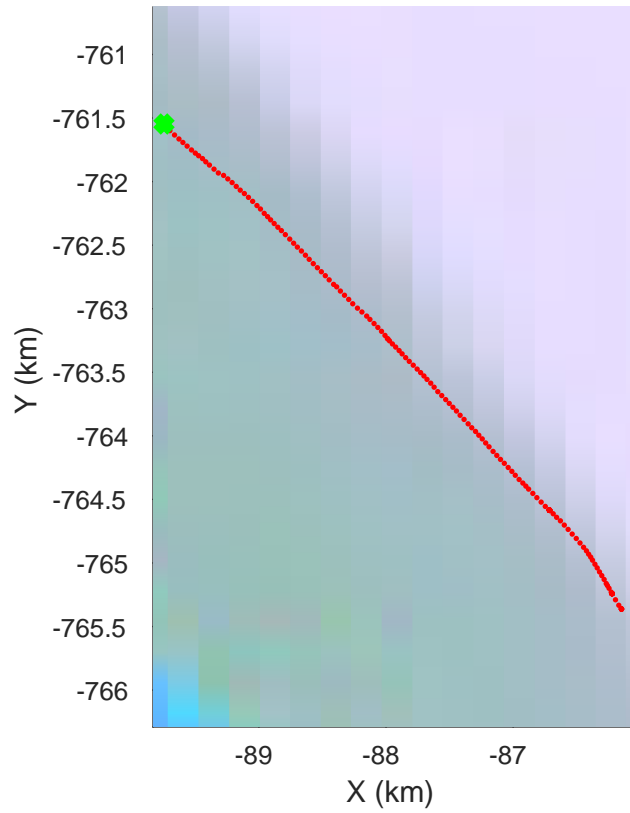

From Pt002 to 0402
20151121_02_001
Polar Stereograph -71N/0E

accum 2015_Antarctica_Ground: "From Pt002 to 0402" 20151121_02_001: 03:08:04.5 to 04:19:53.4 GPS

accum 2015_Antarctica_Ground: "From Pt002 to 0402" 20151121_02_001: 03:08:04.5 to 04:19:53.4 GPS