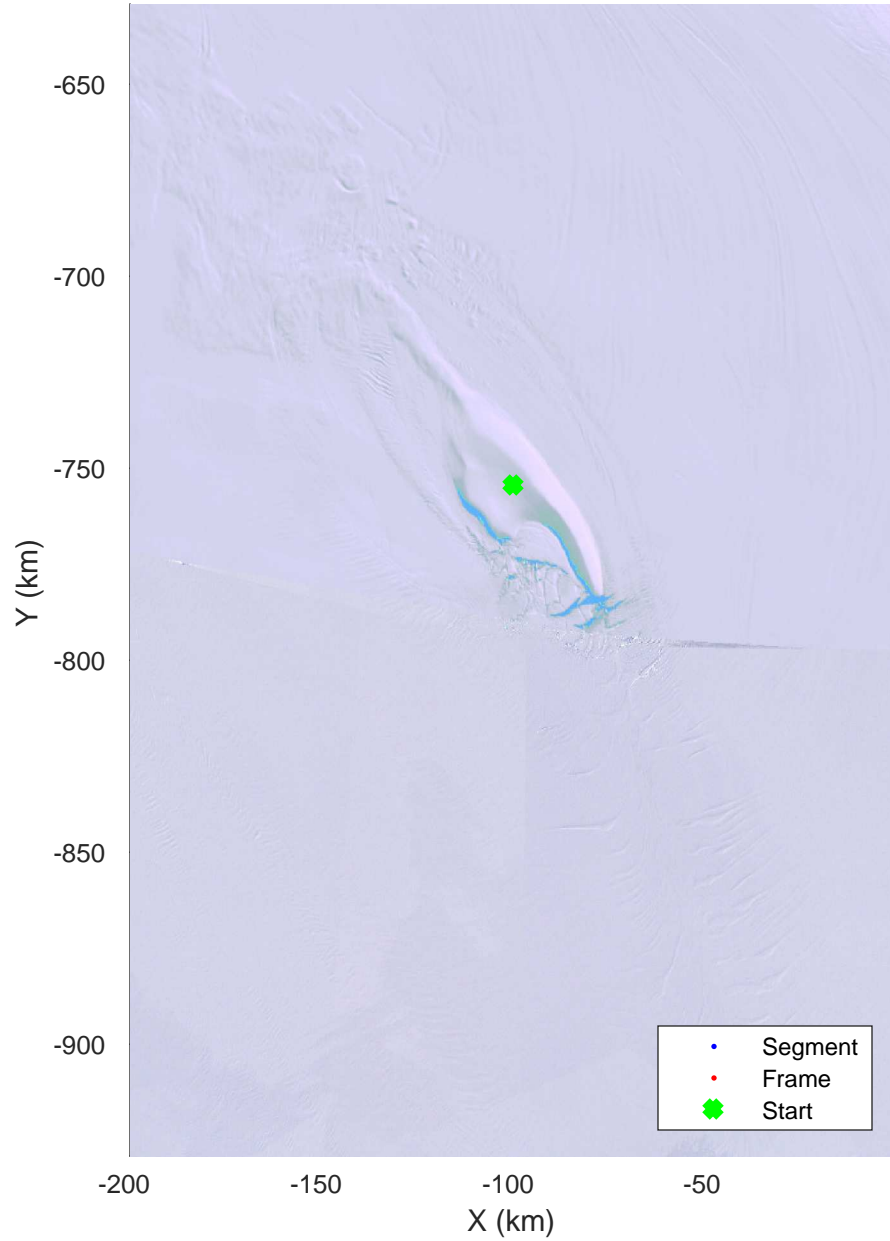

Test loop around camp  
20151120\_03\_001  
Polar Stereograph -71N/0E

accum 2015\_Antarctica\_Ground: "Test loop around camp" 20151120\_03\_001: 03:58:59.1 to 04:43:28.5 GPS

accum 2015\_Antarctica\_Ground: "Test loop around camp" 20151120\_03\_001: 03:58:59.1 to 04:43:28.5 GPS