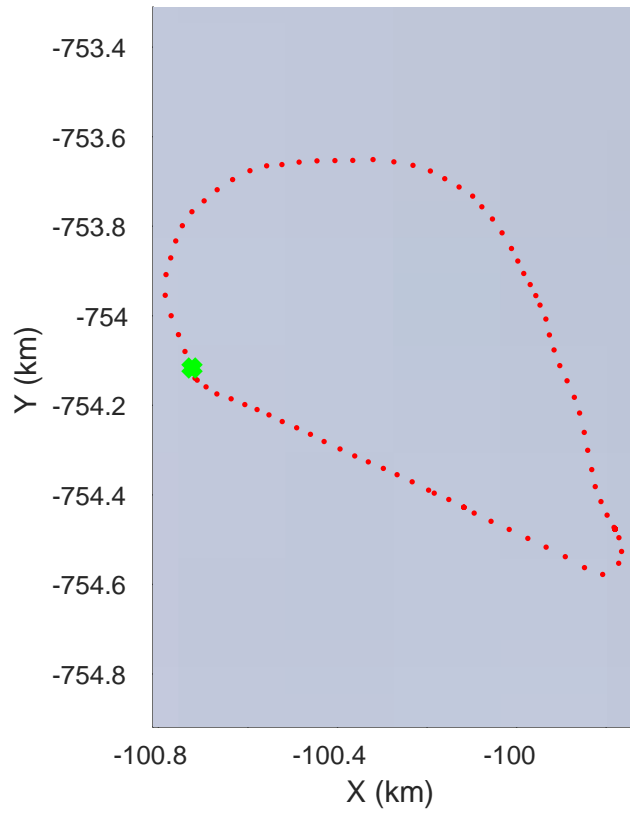

Test loop around camp  
20151120\_03\_001  
Polar Stereograph -71N/0E

accum 2015\_Antarctica\_Ground: "Test loop around camp" 20151120\_03\_001: 03:58:59.1 to 04:43:28.5 GPS

accum 2015\_Antarctica\_Ground: "Test loop around camp" 20151120\_03\_001: 03:58:59.1 to 04:43:28.5 GPS