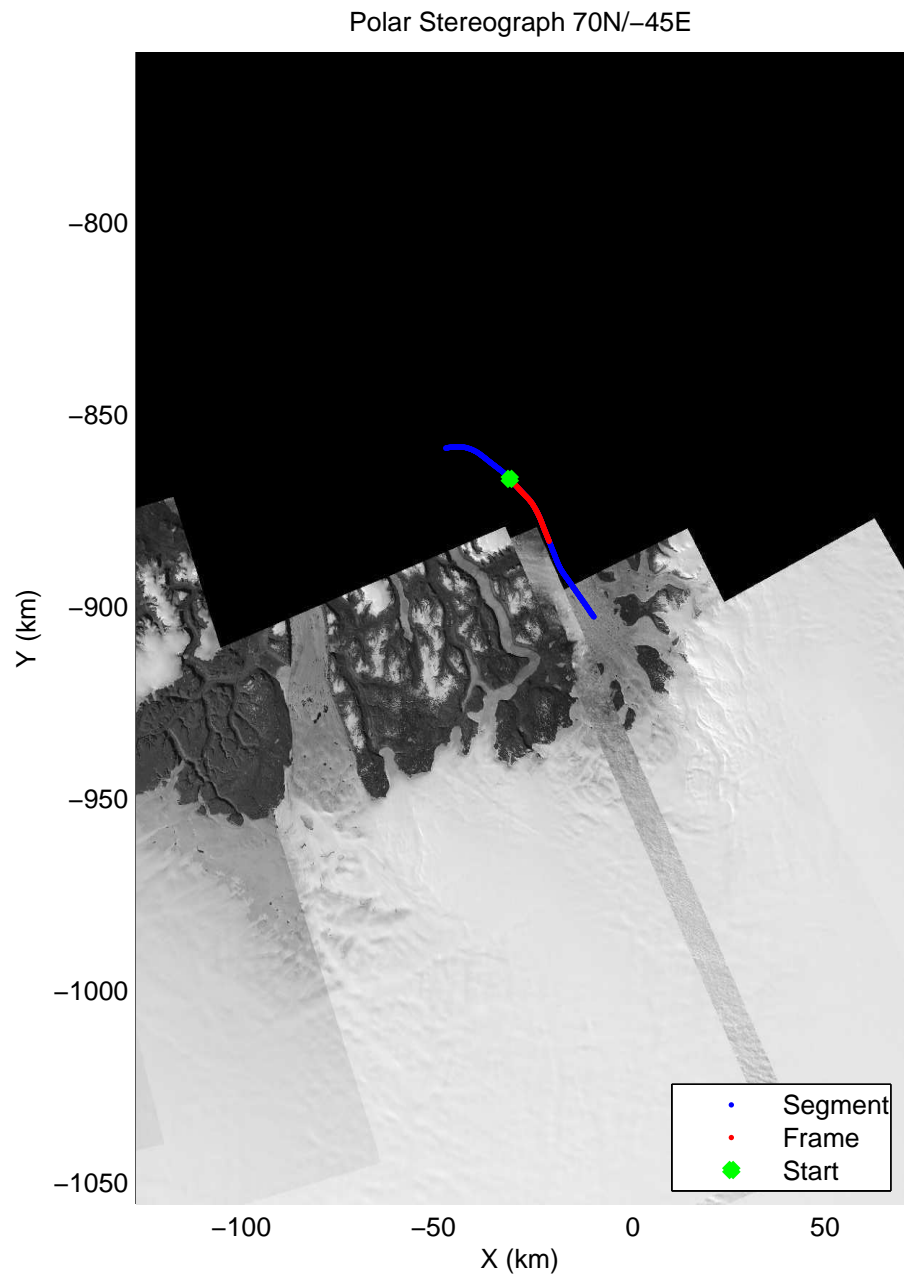

accum2 2014_Greenland_P3: "North Glaciers 02 Prime" 20140519_03_001: 13:05:53.8 to 13:08:29.1 GPS

accum2 2014_Greenland_P3: "North Glaciers 02 Prime" 20140519_03_001: 13:05:53.8 to 13:08:29.1 GPS

accum2 2014_Greenland_P3: "North Glaciers 02 Prime" 20140519_03_002: 13:08:29.2 to 13:11:06.6 GPS

accum2 2014_Greenland_P3: "North Glaciers 02 Prime" 20140519_03_002: 13:08:29.2 to 13:11:06.6 GPS

accum2 2014_Greenland_P3: "North Glaciers 02 Prime" 20140519_03_003: 13:11:06.9 to 13:14:02.9 GPS

accum2 2014_Greenland_P3: "North Glaciers 02 Prime" 20140519_03_003: 13:11:06.9 to 13:14:02.9 GPS