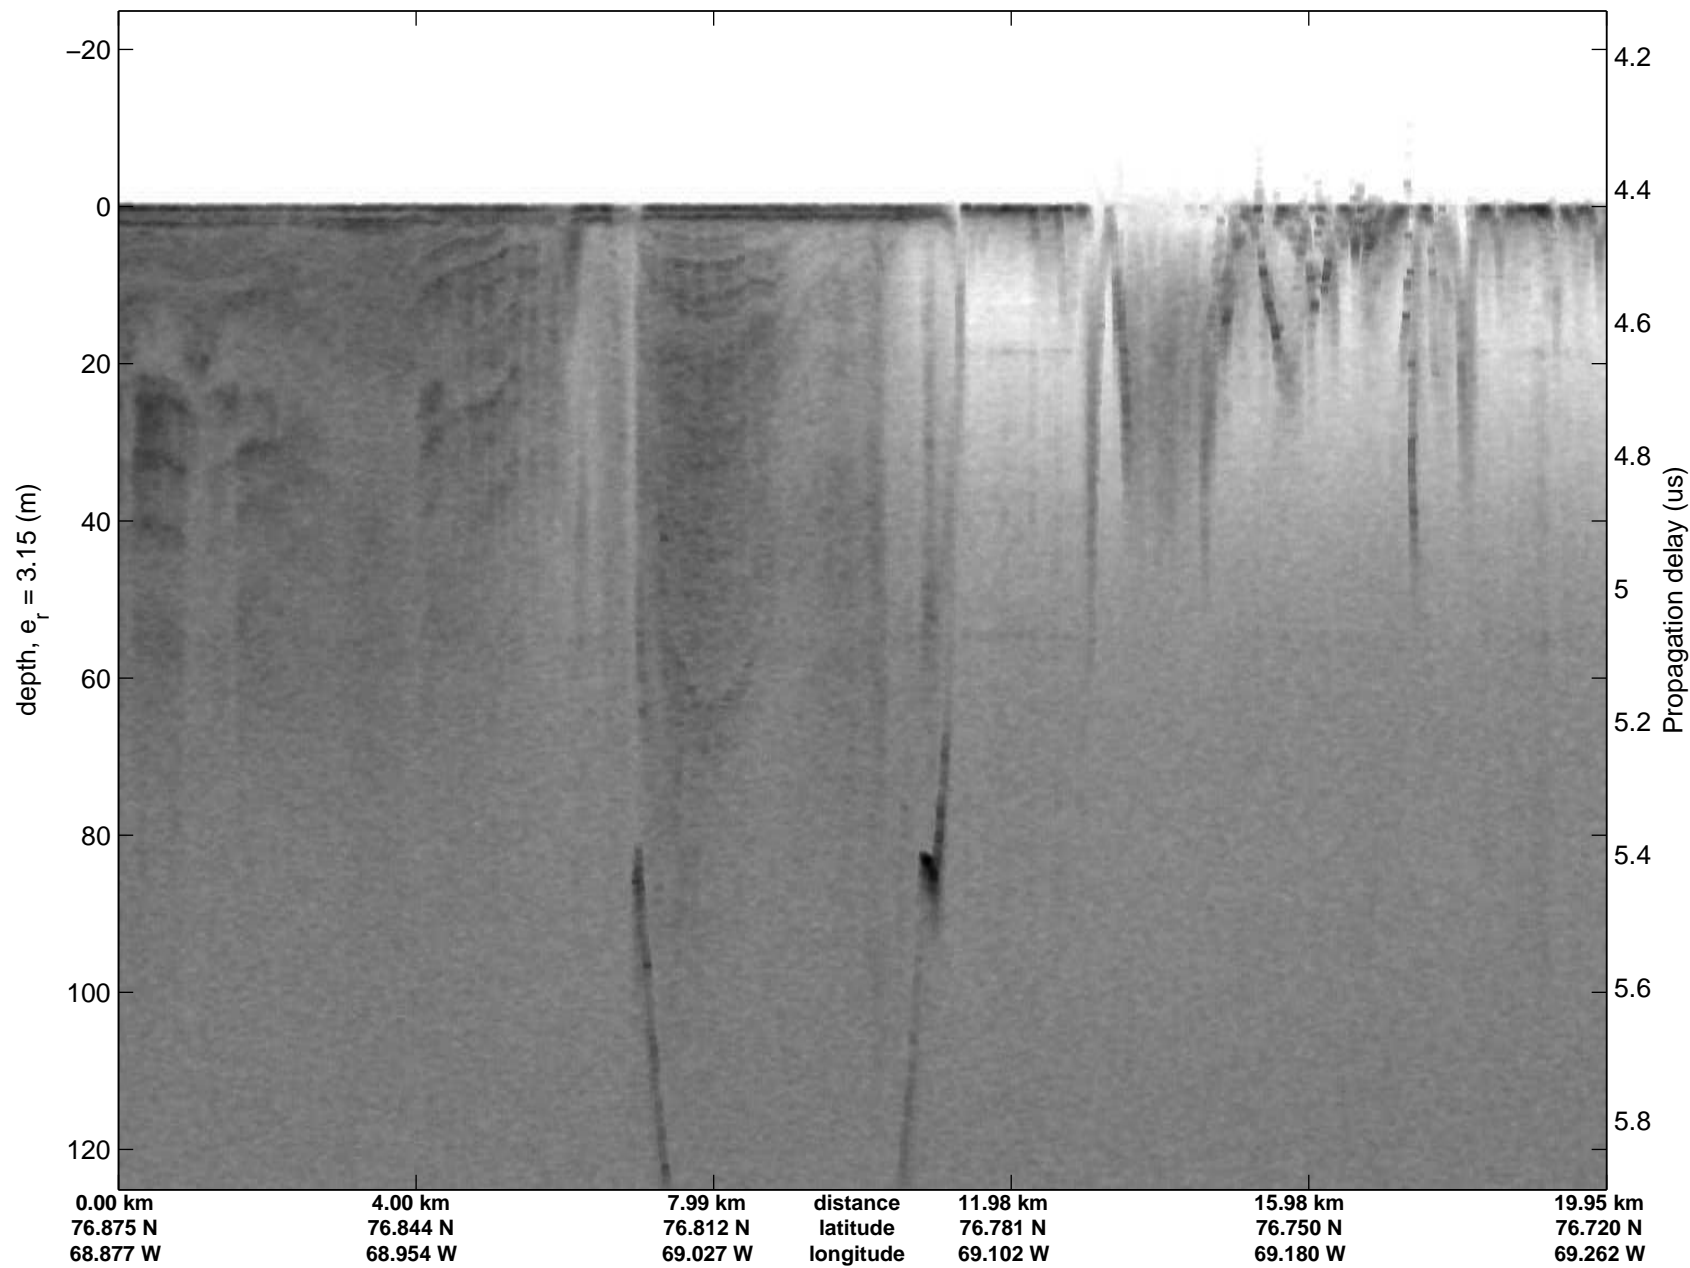

Polar Stereograph 70N/-45E

accum2 2014_Greenland_P3: "Northwest Coastal B" 20140509_02_001: 17:27:15.2 to 17:30:10.2 GPS

accum2 2014_Greenland_P3: "Northwest Coastal B" 20140509_02_001: 17:27:15.2 to 17:30:10.2 GPS

accum2 2014_Greenland_P3: "Northwest Coastal B" 20140509_02_002: 17:30:10.5 to 17:33:53.4 GPS

accum2 2014_Greenland_P3: "Northwest Coastal B" 20140509_02_002: 17:30:10.5 to 17:33:53.4 GPS

Polar Stereograph 70N/-45E

accum2 2014_Greenland_P3: "Northwest Coastal B" 20140509_02_003: 17:33:53.6 to 17:37:41.3 GPS

accum2 2014_Greenland_P3: "Northwest Coastal B" 20140509_02_003: 17:33:53.6 to 17:37:41.3 GPS