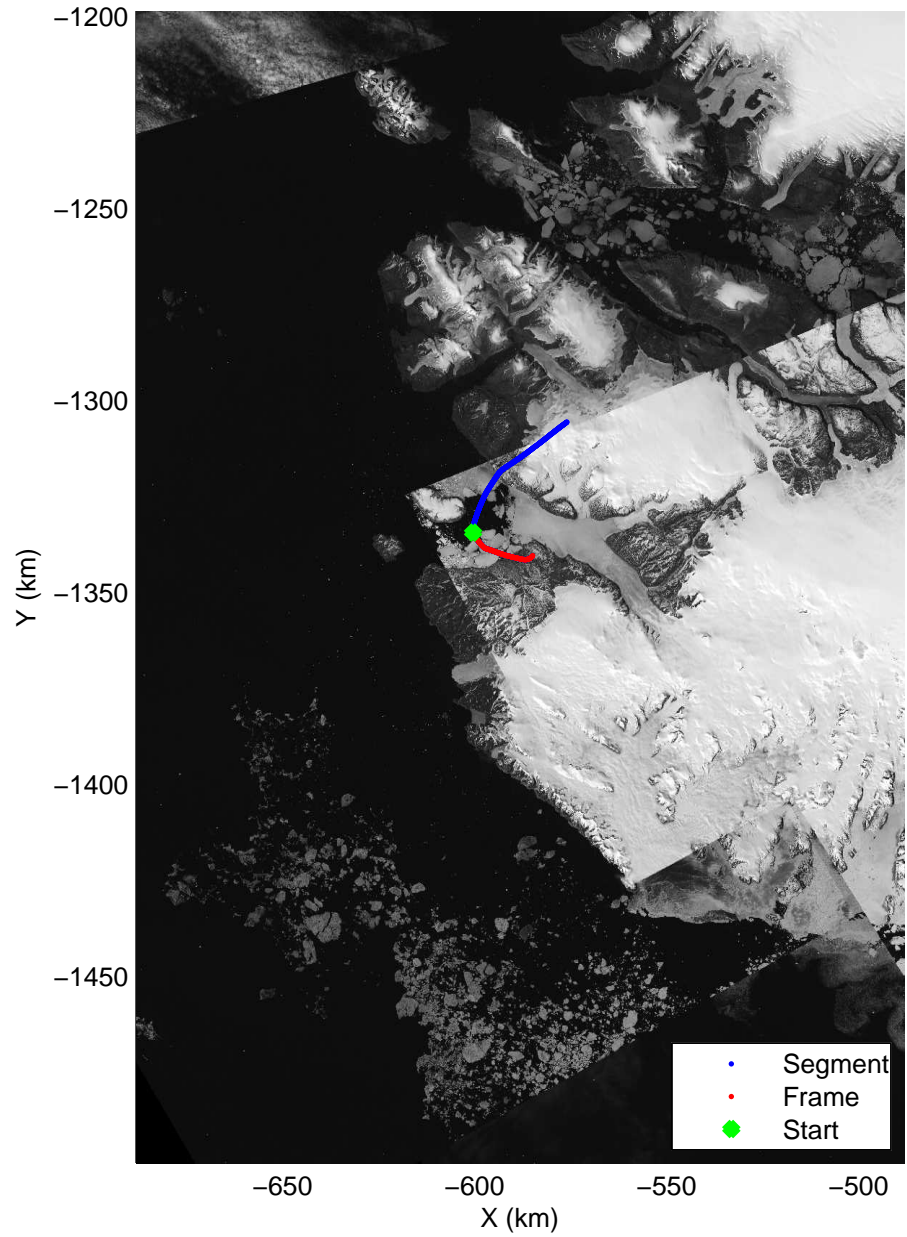

Polar Stereograph 70N/-45E

accum2 2014_Greenland_P3: "Northwest Coastal B" 20140509_02_001: 17:27:15.2 to 17:30:10.2 GPS

accum2 2014_Greenland_P3: "Northwest Coastal B" 20140509_02_001: 17:27:15.2 to 17:30:10.2 GPS

accum2 2014_Greenland_P3: "Northwest Coastal B" 20140509_02_002: 17:30:10.5 to 17:33:53.4 GPS

accum2 2014_Greenland_P3: "Northwest Coastal B" 20140509_02_002: 17:30:10.5 to 17:33:53.4 GPS

Polar Stereograph 70N/-45E

accum2 2014_Greenland_P3: "Northwest Coastal B" 20140509_02_003: 17:33:53.6 to 17:37:41.3 GPS

accum2 2014_Greenland_P3: "Northwest Coastal B" 20140509_02_003: 17:33:53.6 to 17:37:41.3 GPS