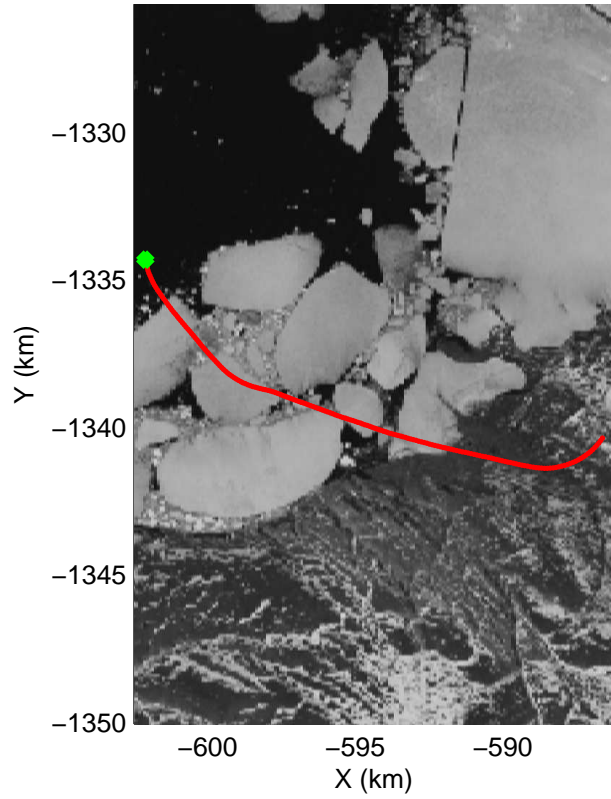

Polar Stereograph 70N/-45E

accum2 2014_Greenland_P3: "Northwest Coastal B" 20140509_02_001: 17:27:15.2 to 17:30:10.2 GPS

accum2 2014_Greenland_P3: "Northwest Coastal B" 20140509_02_001: 17:27:15.2 to 17:30:10.2 GPS

accum2 2014_Greenland_P3: "Northwest Coastal B" 20140509_02_002: 17:30:10.5 to 17:33:53.4 GPS

accum2 2014_Greenland_P3: "Northwest Coastal B" 20140509_02_002: 17:30:10.5 to 17:33:53.4 GPS

Polar Stereograph 70N/-45E

accum2 2014_Greenland_P3: "Northwest Coastal B" 20140509_02_003: 17:33:53.6 to 17:37:41.3 GPS

accum2 2014_Greenland_P3: "Northwest Coastal B" 20140509_02_003: 17:33:53.6 to 17:37:41.3 GPS