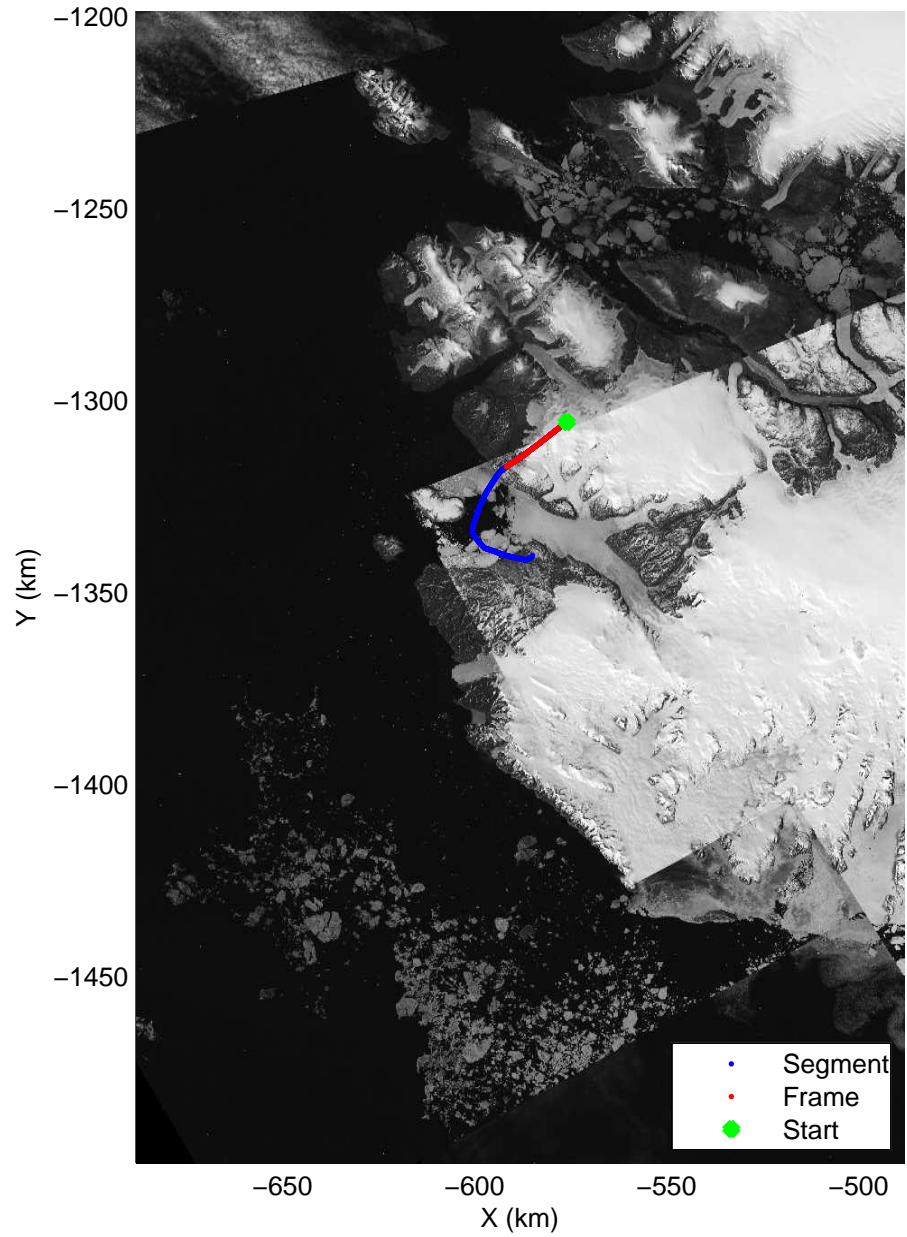

Polar Stereograph 70N/-45E

accum2 2014_Greenland_P3: "Northwest Coastal B" 20140509_02_001: 17:27:15.2 to 17:30:10.2 GPS

accum2 2014_Greenland_P3: "Northwest Coastal B" 20140509_02_001: 17:27:15.2 to 17:30:10.2 GPS

accum2 2014_Greenland_P3: "Northwest Coastal B" 20140509_02_002: 17:30:10.5 to 17:33:53.4 GPS

accum2 2014_Greenland_P3: "Northwest Coastal B" 20140509_02_002: 17:30:10.5 to 17:33:53.4 GPS

Polar Stereograph 70N/-45E

accum2 2014_Greenland_P3: "Northwest Coastal B" 20140509_02_003: 17:33:53.6 to 17:37:41.3 GPS

accum2 2014_Greenland_P3: "Northwest Coastal B" 20140509_02_003: 17:33:53.6 to 17:37:41.3 GPS