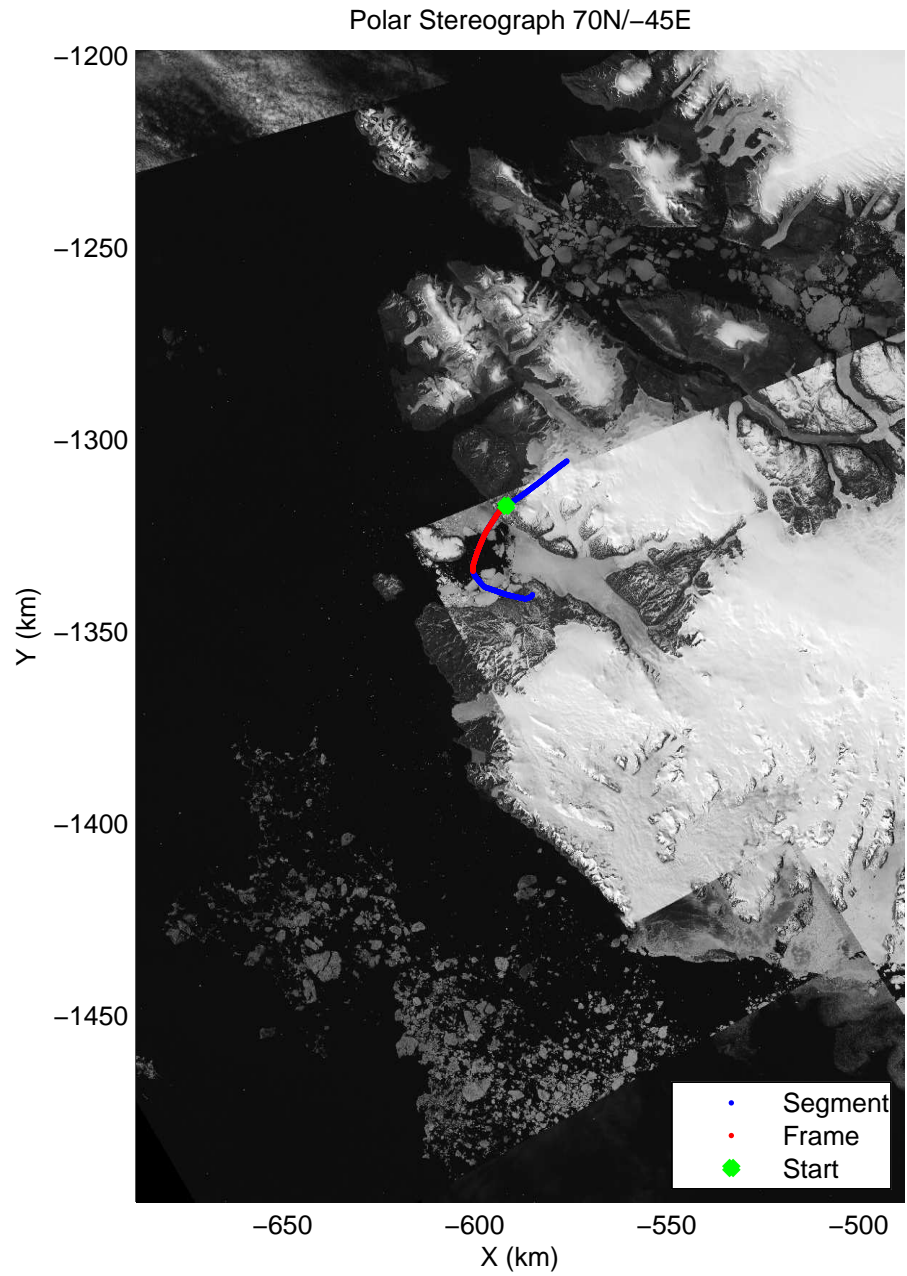

Polar Stereograph 70N/-45E

accum2 2014_Greenland_P3: "Northwest Coastal B" 20140509_02_001: 17:27:15.2 to 17:30:10.2 GPS

accum2 2014_Greenland_P3: "Northwest Coastal B" 20140509_02_001: 17:27:15.2 to 17:30:10.2 GPS

accum2 2014_Greenland_P3: "Northwest Coastal B" 20140509_02_002: 17:30:10.5 to 17:33:53.4 GPS

accum2 2014_Greenland_P3: "Northwest Coastal B" 20140509_02_002: 17:30:10.5 to 17:33:53.4 GPS

Polar Stereograph 70N/-45E

accum2 2014_Greenland_P3: "Northwest Coastal B" 20140509_02_003: 17:33:53.6 to 17:37:41.3 GPS

accum2 2014_Greenland_P3: "Northwest Coastal B" 20140509_02_003: 17:33:53.6 to 17:37:41.3 GPS