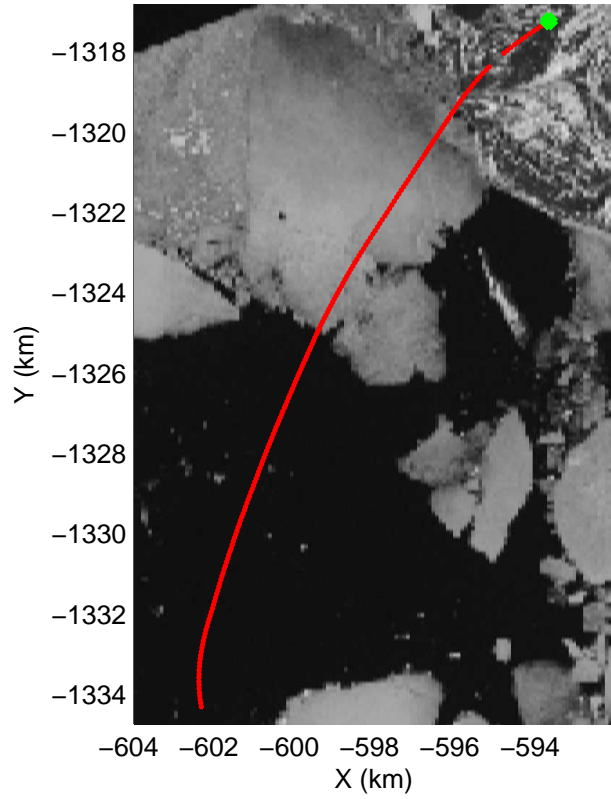

Polar Stereograph 70N/-45E

accum2 2014_Greenland_P3: "Northwest Coastal B" 20140509_02_001: 17:27:15.2 to 17:30:10.2 GPS

accum2 2014_Greenland_P3: "Northwest Coastal B" 20140509_02_001: 17:27:15.2 to 17:30:10.2 GPS

accum2 2014_Greenland_P3: "Northwest Coastal B" 20140509_02_002: 17:30:10.5 to 17:33:53.4 GPS

accum2 2014_Greenland_P3: "Northwest Coastal B" 20140509_02_002: 17:30:10.5 to 17:33:53.4 GPS

Polar Stereograph 70N/-45E

accum2 2014_Greenland_P3: "Northwest Coastal B" 20140509_02_003: 17:33:53.6 to 17:37:41.3 GPS

accum2 2014_Greenland_P3: "Northwest Coastal B" 20140509_02_003: 17:33:53.6 to 17:37:41.3 GPS