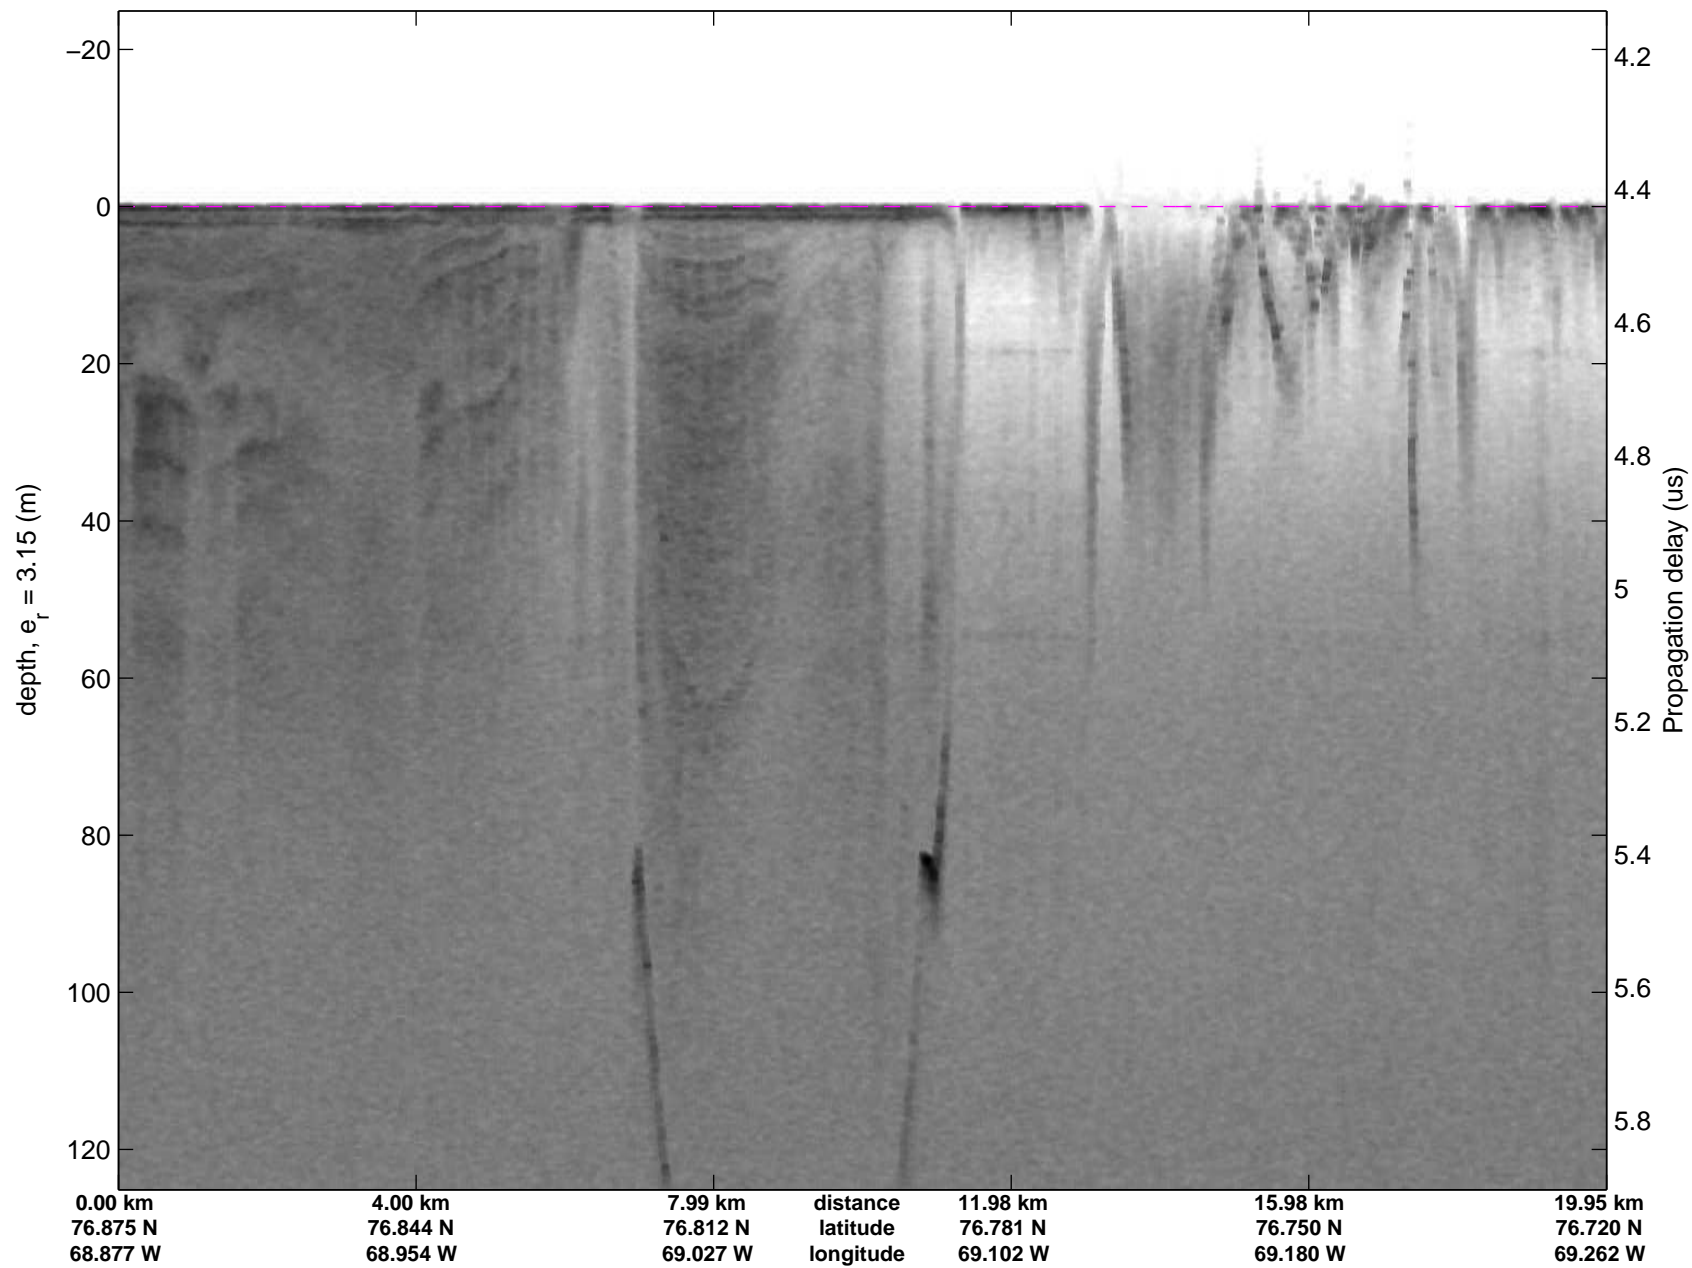

Polar Stereograph 70N/-45E

accum2 2014_Greenland_P3: "Northwest Coastal B" 20140509_02_001: 17:27:15.2 to 17:30:10.2 GPS

accum2 2014_Greenland_P3: "Northwest Coastal B" 20140509_02_001: 17:27:15.2 to 17:30:10.2 GPS

accum2 2014_Greenland_P3: "Northwest Coastal B" 20140509_02_002: 17:30:10.5 to 17:33:53.4 GPS

accum2 2014_Greenland_P3: "Northwest Coastal B" 20140509_02_002: 17:30:10.5 to 17:33:53.4 GPS

Polar Stereograph 70N/-45E

accum2 2014_Greenland_P3: "Northwest Coastal B" 20140509_02_003: 17:33:53.6 to 17:37:41.3 GPS

accum2 2014_Greenland_P3: "Northwest Coastal B" 20140509_02_003: 17:33:53.6 to 17:37:41.3 GPS