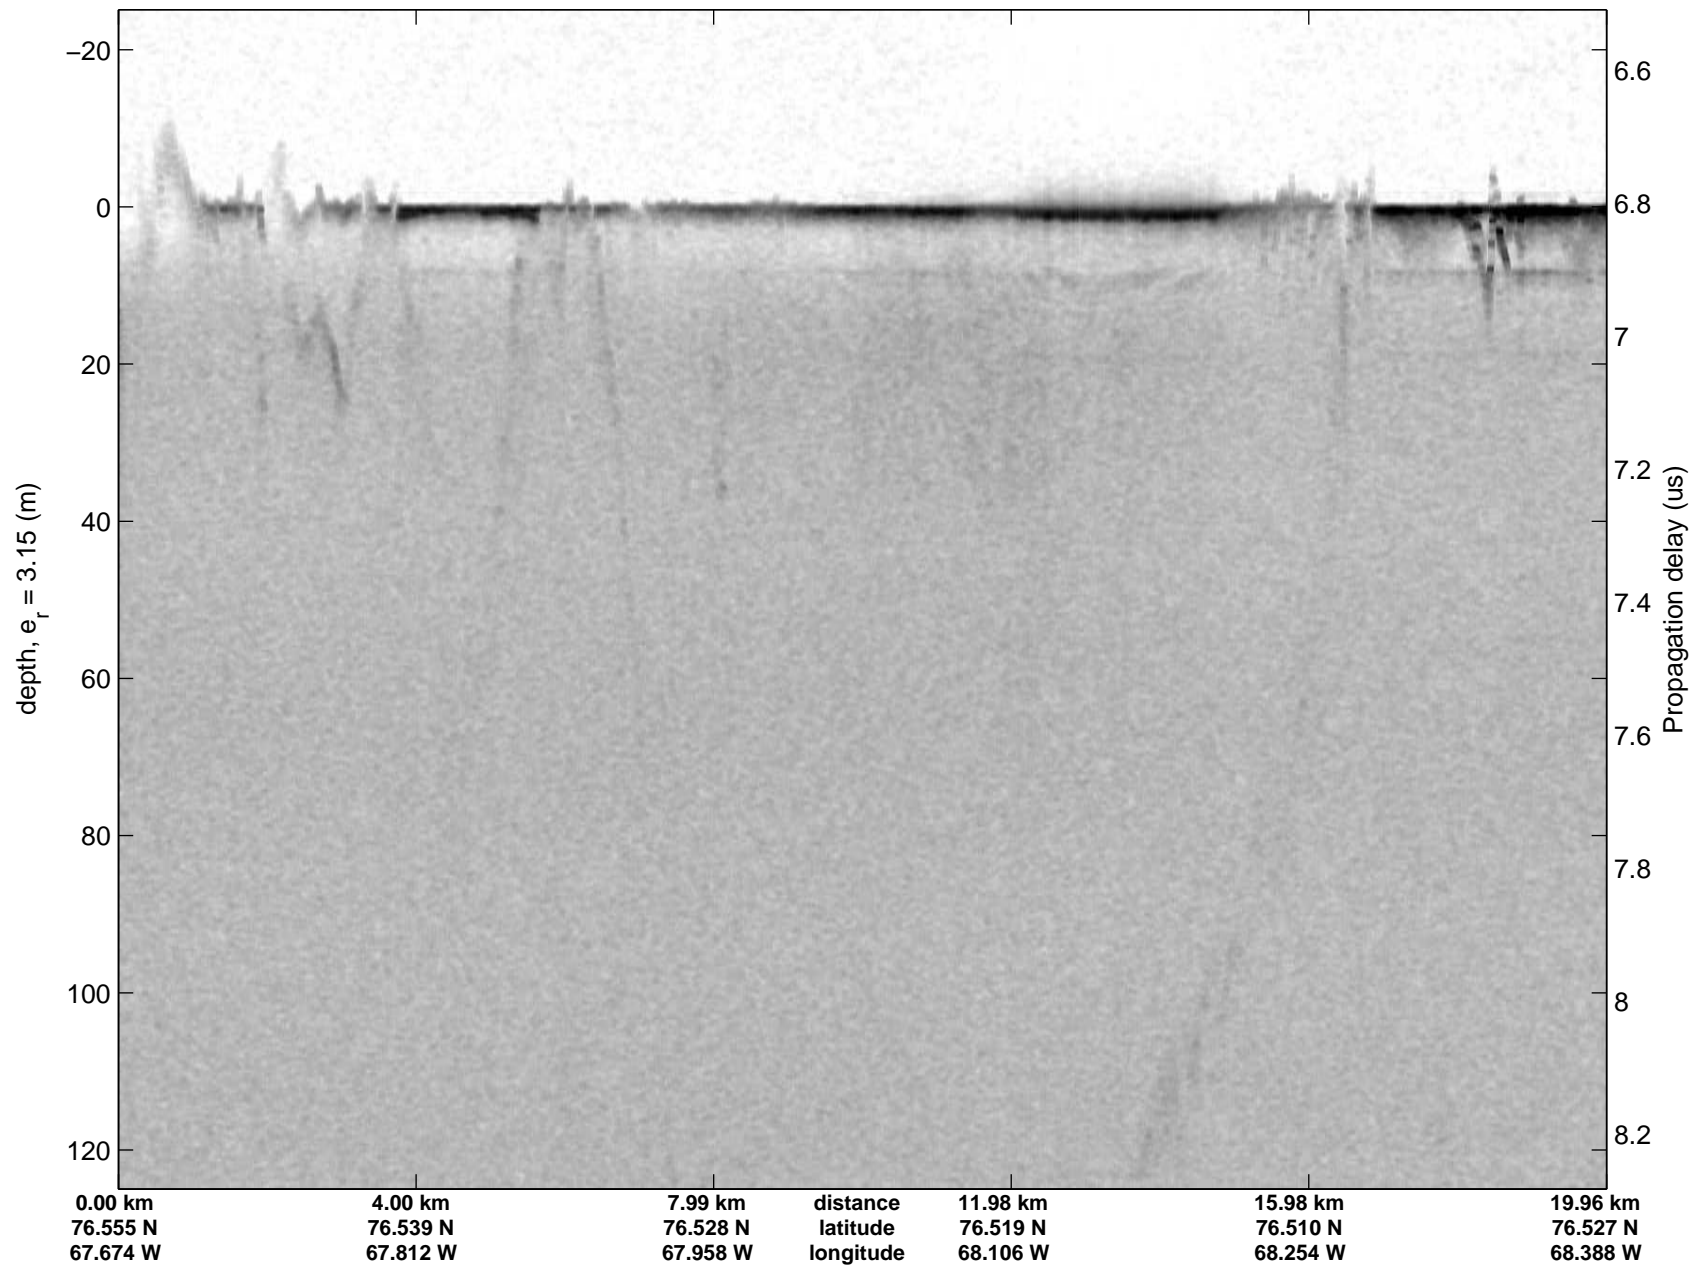

Polar Stereograph 70N/-45E

accum2 2014_Greenland_P3: "Northwest Glaciers 01" 20140507_04_001: 18:35:43.6 to 18:39:07.5 GPS

accum2 2014_Greenland_P3: "Northwest Glaciers 01" 20140507_04_001: 18:35:43.6 to 18:39:07.5 GPS

Polar Stereograph 70N/-45E

accum2 2014_Greenland_P3: "Northwest Glaciers 01" 20140507_04_002: 18:39:07.7 to 18:43:57.5 GPS

accum2 2014_Greenland_P3: "Northwest Glaciers 01" 20140507_04_002: 18:39:07.7 to 18:43:57.5 GPS