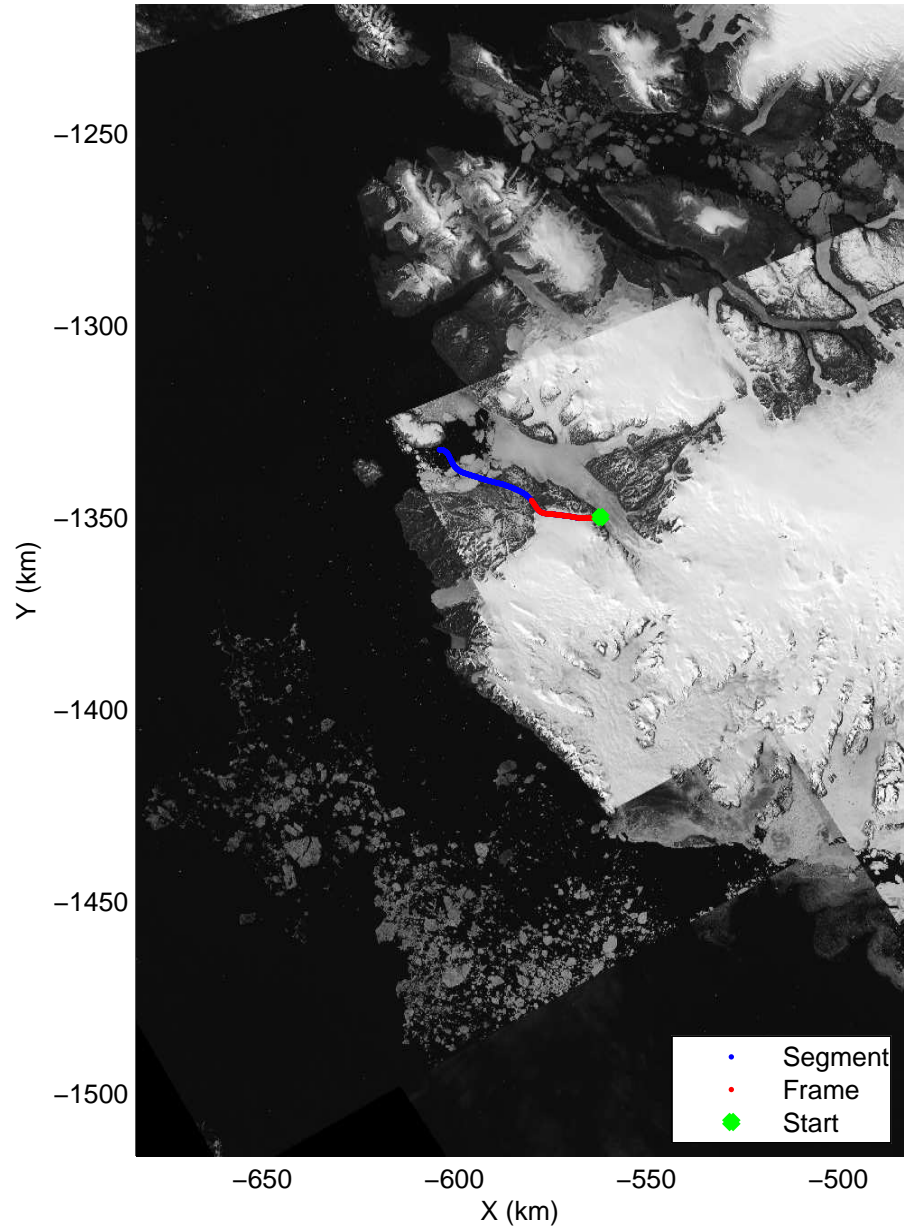

Polar Stereograph 70N/-45E

accum2 2014_Greenland_P3: "Northwest Glaciers 01" 20140507_04_001: 18:35:43.6 to 18:39:07.5 GPS

accum2 2014_Greenland_P3: "Northwest Glaciers 01" 20140507_04_001: 18:35:43.6 to 18:39:07.5 GPS

Polar Stereograph 70N/-45E

accum2 2014_Greenland_P3: "Northwest Glaciers 01" 20140507_04_002: 18:39:07.7 to 18:43:57.5 GPS

accum2 2014_Greenland_P3: "Northwest Glaciers 01" 20140507_04_002: 18:39:07.7 to 18:43:57.5 GPS