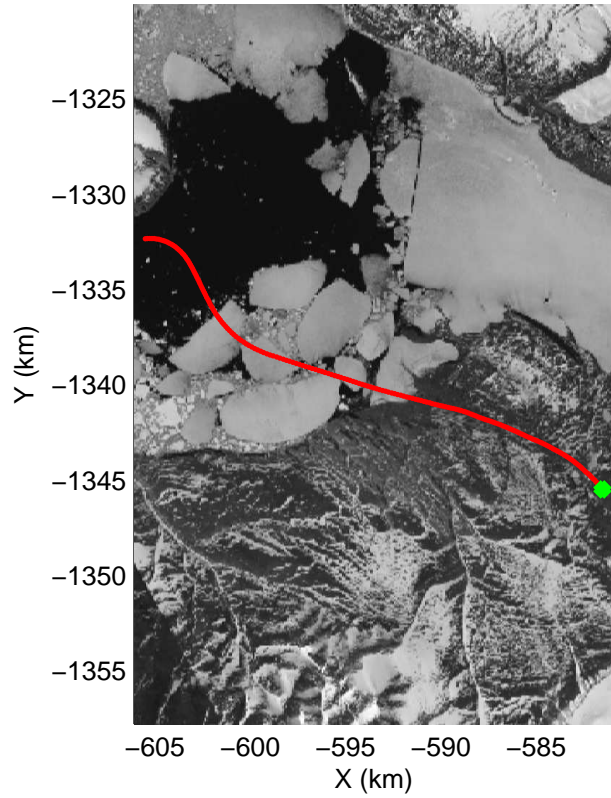

Polar Stereograph 70N/-45E

accum2 2014_Greenland_P3: "Northwest Glaciers 01" 20140507_04_001: 18:35:43.6 to 18:39:07.5 GPS

accum2 2014_Greenland_P3: "Northwest Glaciers 01" 20140507_04_001: 18:35:43.6 to 18:39:07.5 GPS

Polar Stereograph 70N/-45E

accum2 2014_Greenland_P3: "Northwest Glaciers 01" 20140507_04_002: 18:39:07.7 to 18:43:57.5 GPS

accum2 2014_Greenland_P3: "Northwest Glaciers 01" 20140507_04_002: 18:39:07.7 to 18:43:57.5 GPS