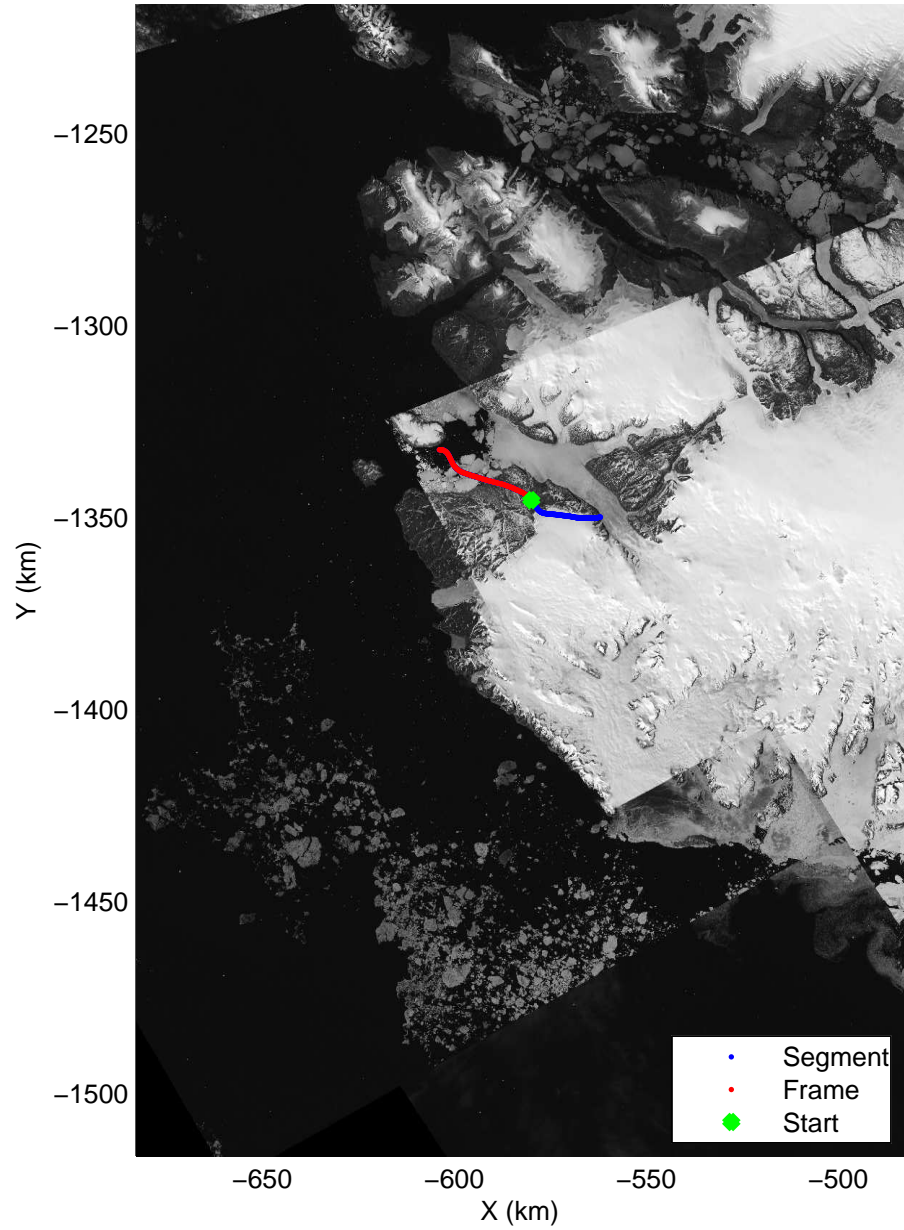

Polar Stereograph 70N/-45E

accum2 2014_Greenland_P3: "Northwest Glaciers 01" 20140507_04_001: 18:35:43.6 to 18:39:07.5 GPS

accum2 2014_Greenland_P3: "Northwest Glaciers 01" 20140507_04_001: 18:35:43.6 to 18:39:07.5 GPS

Polar Stereograph 70N/-45E

accum2 2014_Greenland_P3: "Northwest Glaciers 01" 20140507_04_002: 18:39:07.7 to 18:43:57.5 GPS

accum2 2014_Greenland_P3: "Northwest Glaciers 01" 20140507_04_002: 18:39:07.7 to 18:43:57.5 GPS