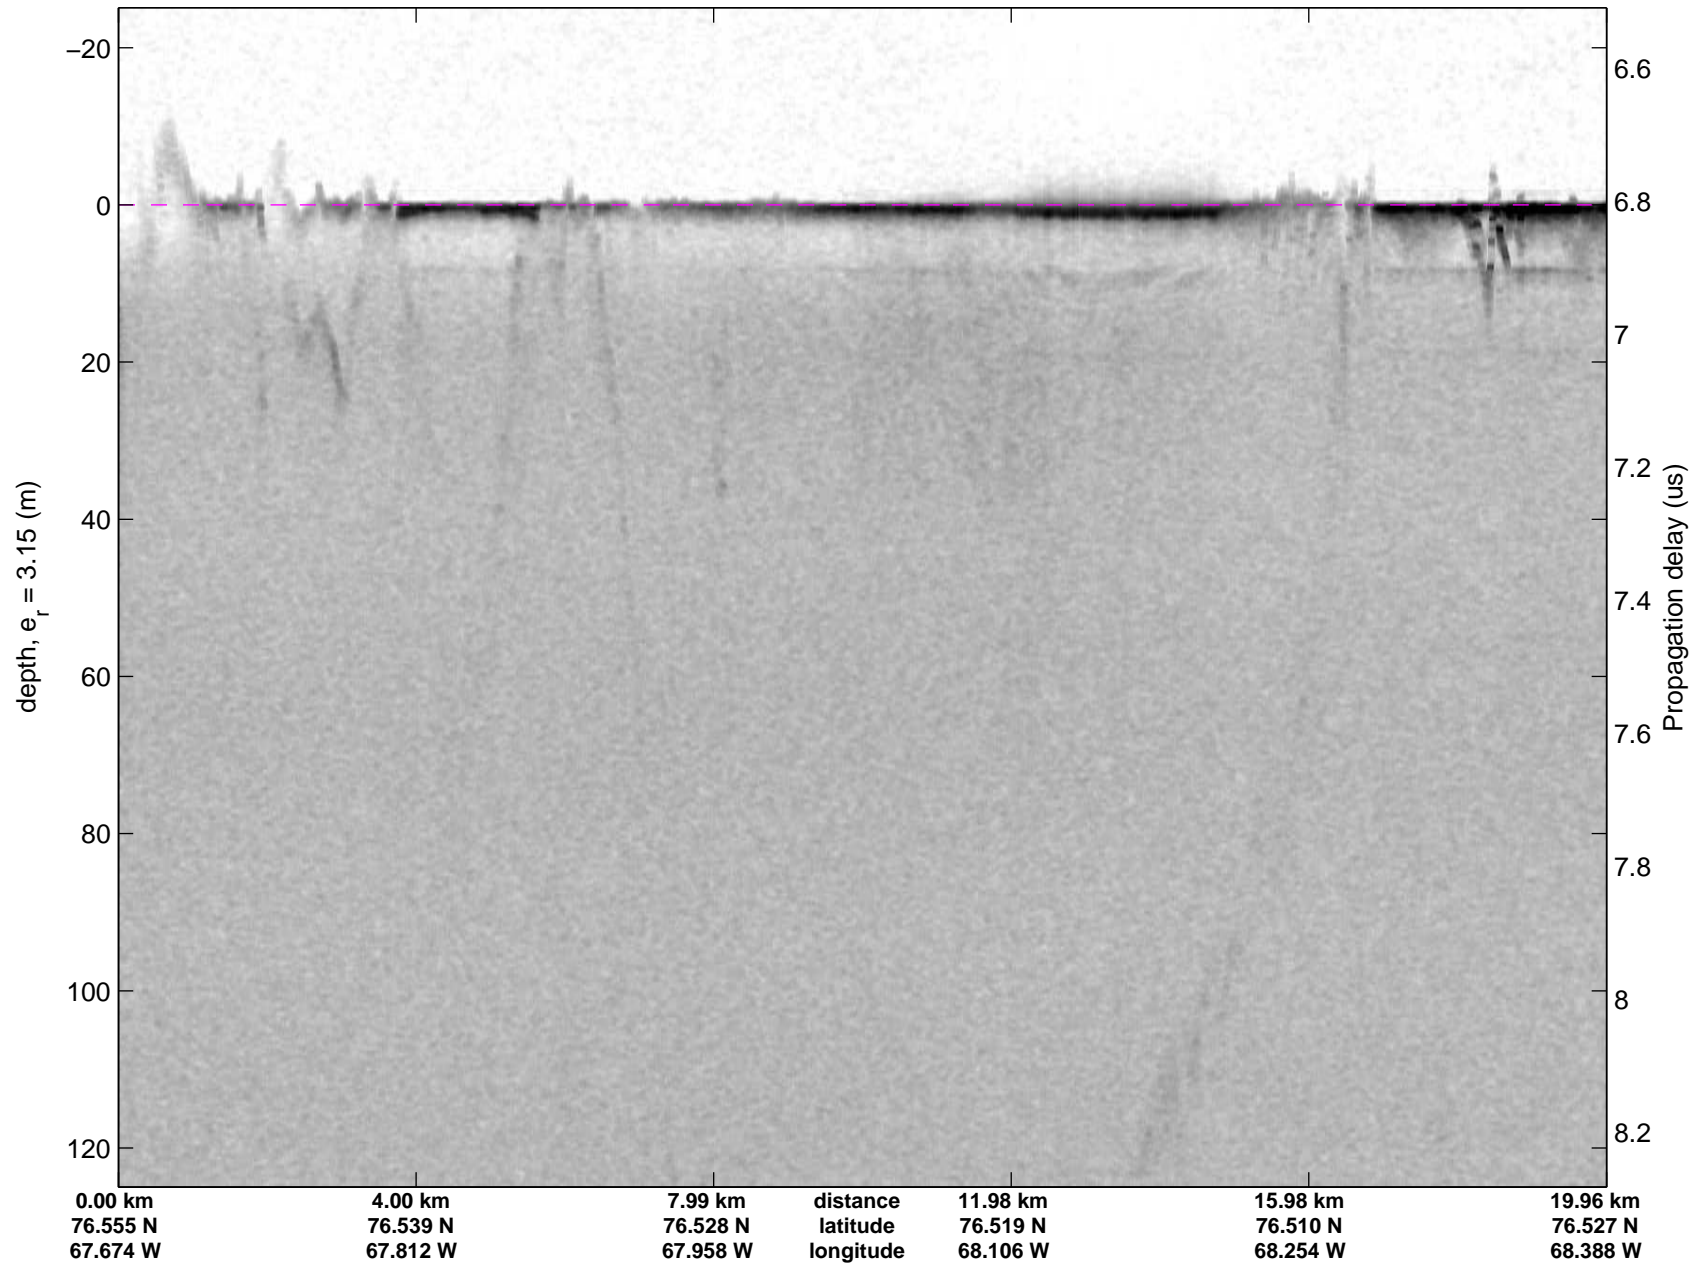

Polar Stereograph 70N/-45E

accum2 2014_Greenland_P3: "Northwest Glaciers 01" 20140507_04_001: 18:35:43.6 to 18:39:07.5 GPS

accum2 2014_Greenland_P3: "Northwest Glaciers 01" 20140507_04_001: 18:35:43.6 to 18:39:07.5 GPS

Polar Stereograph 70N/-45E

accum2 2014_Greenland_P3: "Northwest Glaciers 01" 20140507_04_002: 18:39:07.7 to 18:43:57.5 GPS

accum2 2014_Greenland_P3: "Northwest Glaciers 01" 20140507_04_002: 18:39:07.7 to 18:43:57.5 GPS