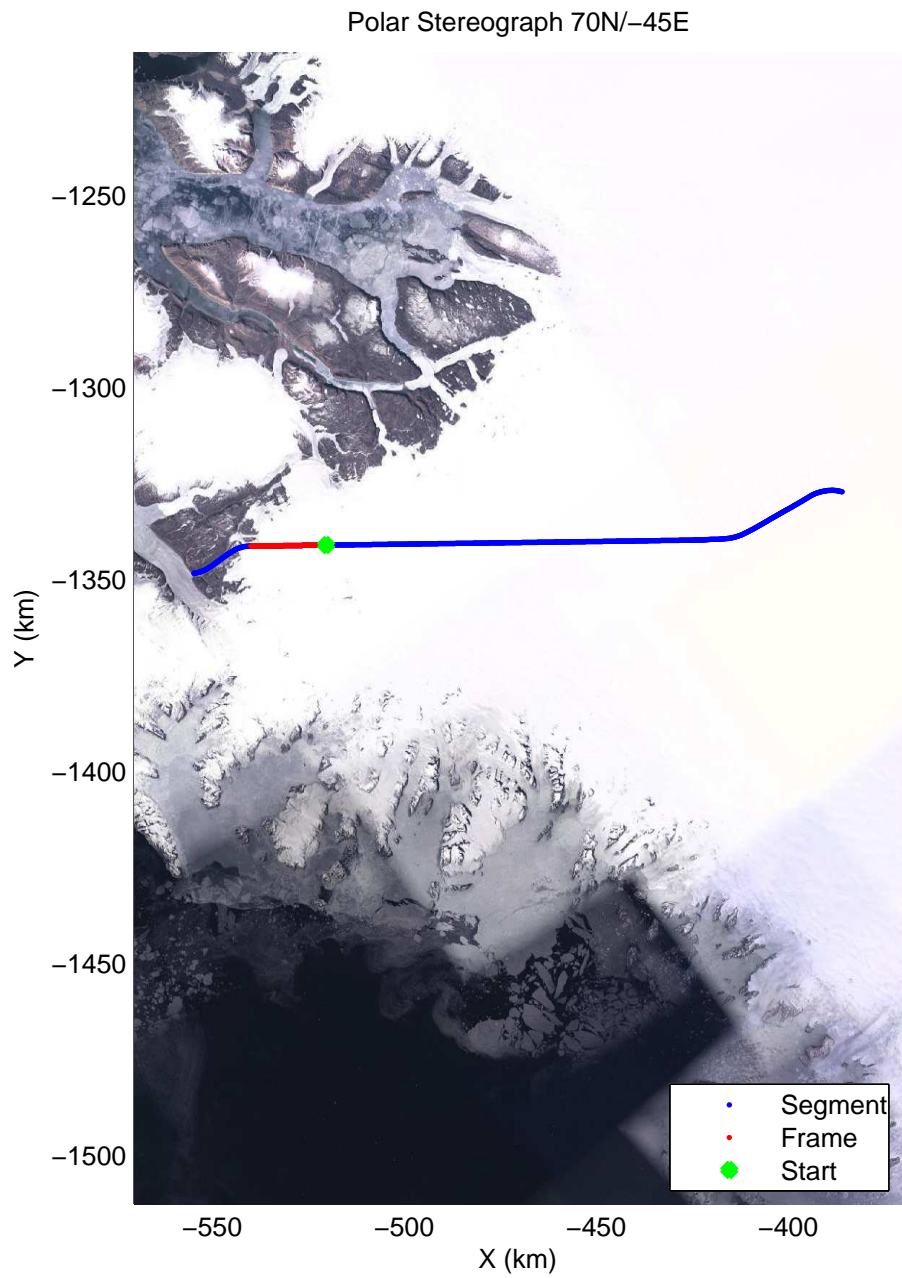

accum2 2014_Greenland_P3: "Northwest Glaciers 01" 20140507_03_005: 18:22:35.1 to 18:25:04.8 GPS

accum2 2014_Greenland_P3: "Northwest Glaciers 01" 20140507_03_006: 18:25:04.9 to 18:27:31.4 GPS

accum2 2014_Greenland_P3: "Northwest Glaciers 01" 20140507_03_006: 18:25:04.9 to 18:27:31.4 GPS

accum2 2014_Greenland_P3: "Northwest Glaciers 01" 20140507_03_007: 18:27:31.5 to 18:29:59.2 GPS

accum2 2014_Greenland_P3: "Northwest Glaciers 01" 20140507_03_007: 18:27:31.5 to 18:29:59.2 GPS

accum2 2014_Greenland_P3: "Northwest Glaciers 01" 20140507_03_008: 18:29:59.5 to 18:32:27.2 GPS