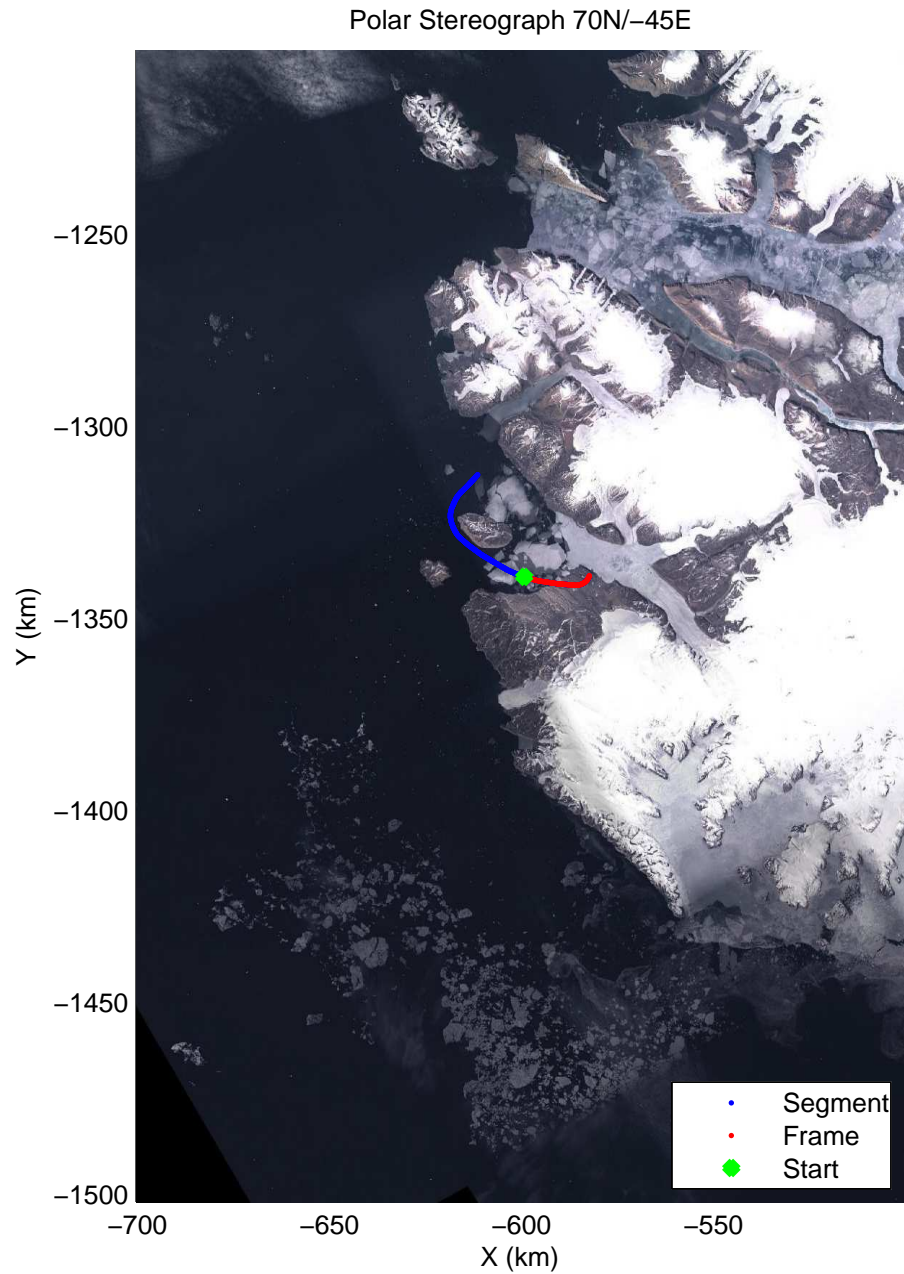

Polar Stereograph 70N/-45E

accum2 2014\_Greenland\_P3: "South Canada Glaciers" 20140506\_05\_001: 17:35:58.7 to 17:38:47.0 GPS

accum2 2014\_Greenland\_P3: "South Canada Glaciers" 20140506\_05\_001: 17:35:58.7 to 17:38:47.0 GPS

accum2 2014\_Greenland\_P3: "South Canada Glaciers" 20140506\_05\_002: 17:38:47.3 to 17:41:36.9 GPS

accum2 2014\_Greenland\_P3: "South Canada Glaciers" 20140506\_05\_002: 17:38:47.3 to 17:41:36.9 GPS

accum2 2014\_Greenland\_P3: "South Canada Glaciers" 20140506\_05\_003: 17:41:37.0 to 17:44:35.8 GPS

accum2 2014\_Greenland\_P3: "South Canada Glaciers" 20140506\_05\_003: 17:41:37.0 to 17:44:35.8 GPS