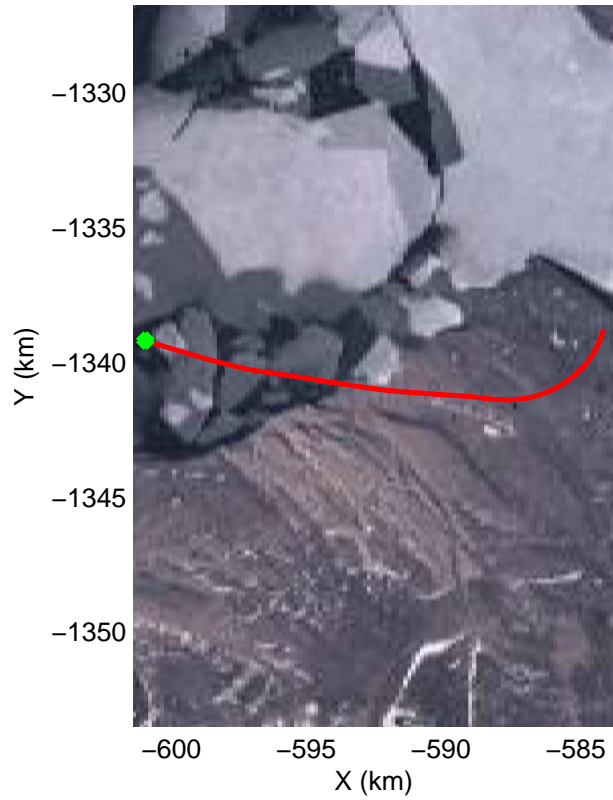

Polar Stereograph 70N/-45E

accum2 2014\_Greenland\_P3: "South Canada Glaciers" 20140506\_05\_001: 17:35:58.7 to 17:38:47.0 GPS

accum2 2014\_Greenland\_P3: "South Canada Glaciers" 20140506\_05\_001: 17:35:58.7 to 17:38:47.0 GPS

accum2 2014\_Greenland\_P3: "South Canada Glaciers" 20140506\_05\_002: 17:38:47.3 to 17:41:36.9 GPS

accum2 2014\_Greenland\_P3: "South Canada Glaciers" 20140506\_05\_002: 17:38:47.3 to 17:41:36.9 GPS

accum2 2014\_Greenland\_P3: "South Canada Glaciers" 20140506\_05\_003: 17:41:37.0 to 17:44:35.8 GPS

accum2 2014\_Greenland\_P3: "South Canada Glaciers" 20140506\_05\_003: 17:41:37.0 to 17:44:35.8 GPS