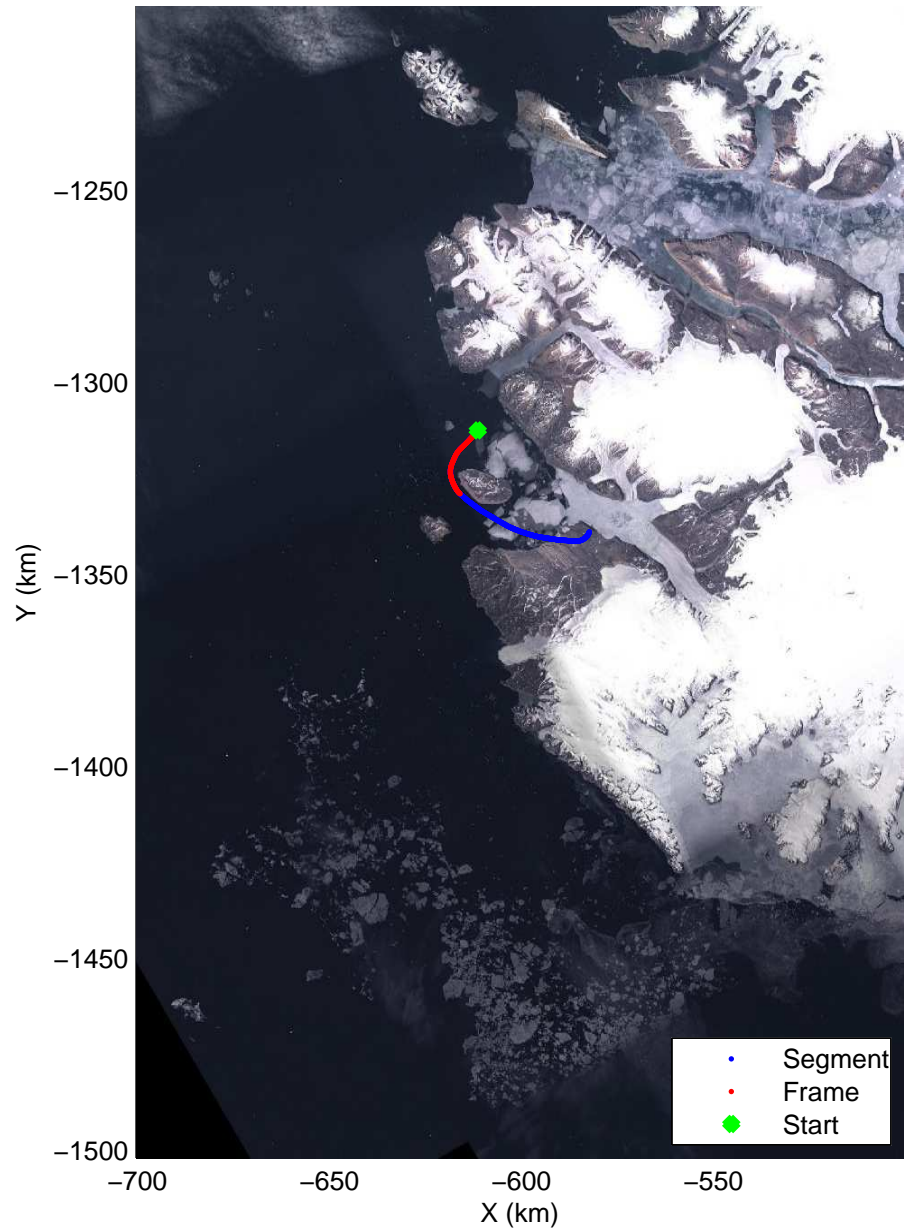

Polar Stereograph 70N/-45E

accum2 2014\_Greenland\_P3: "South Canada Glaciers" 20140506\_05\_001: 17:35:58.7 to 17:38:47.0 GPS

accum2 2014\_Greenland\_P3: "South Canada Glaciers" 20140506\_05\_001: 17:35:58.7 to 17:38:47.0 GPS

accum2 2014\_Greenland\_P3: "South Canada Glaciers" 20140506\_05\_002: 17:38:47.3 to 17:41:36.9 GPS

accum2 2014\_Greenland\_P3: "South Canada Glaciers" 20140506\_05\_002: 17:38:47.3 to 17:41:36.9 GPS

accum2 2014\_Greenland\_P3: "South Canada Glaciers" 20140506\_05\_003: 17:41:37.0 to 17:44:35.8 GPS

accum2 2014\_Greenland\_P3: "South Canada Glaciers" 20140506\_05\_003: 17:41:37.0 to 17:44:35.8 GPS