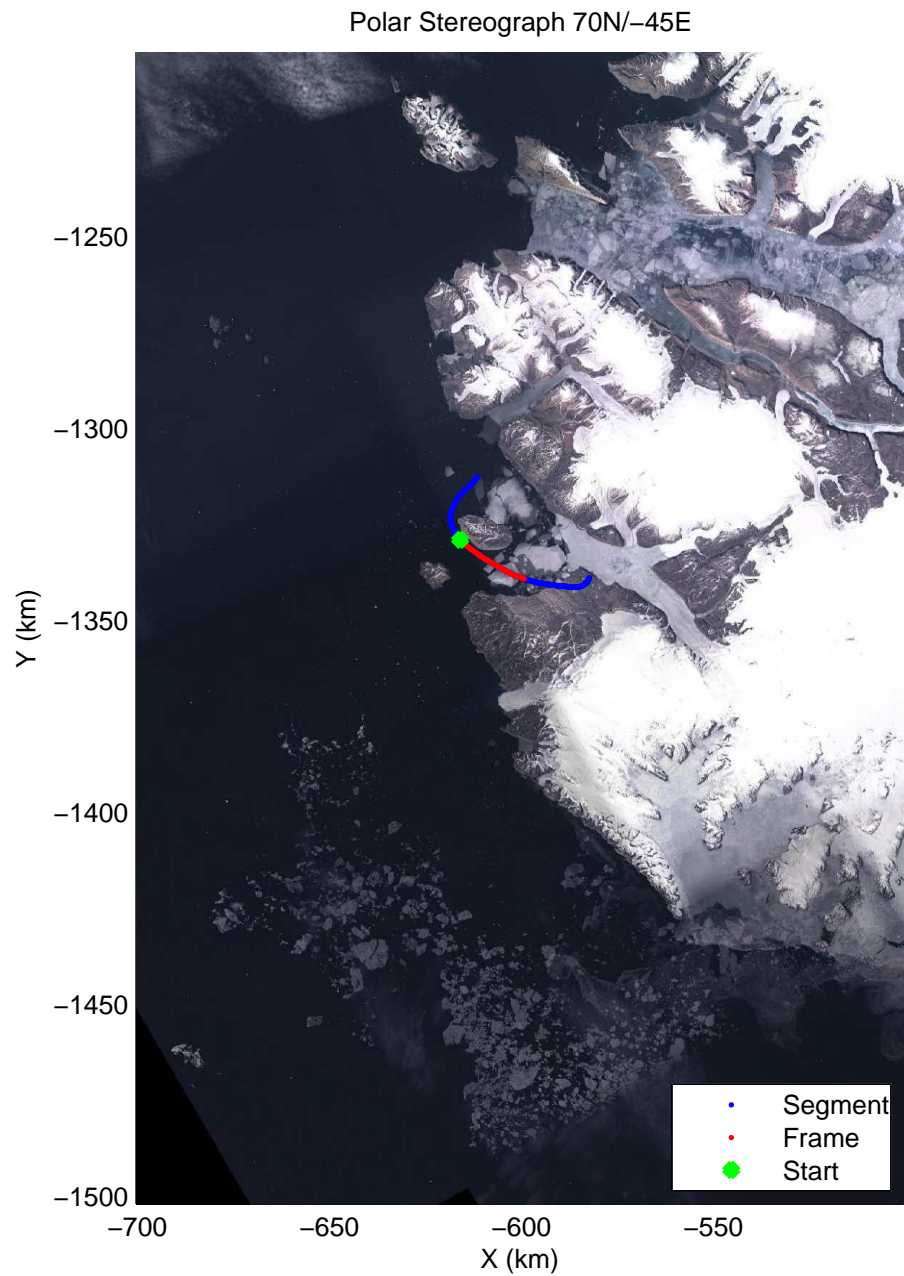

Polar Stereograph 70N/-45E

accum2 2014\_Greenland\_P3: "South Canada Glaciers" 20140506\_05\_001: 17:35:58.7 to 17:38:47.0 GPS

accum2 2014\_Greenland\_P3: "South Canada Glaciers" 20140506\_05\_001: 17:35:58.7 to 17:38:47.0 GPS

accum2 2014\_Greenland\_P3: "South Canada Glaciers" 20140506\_05\_002: 17:38:47.3 to 17:41:36.9 GPS

accum2 2014\_Greenland\_P3: "South Canada Glaciers" 20140506\_05\_002: 17:38:47.3 to 17:41:36.9 GPS

accum2 2014\_Greenland\_P3: "South Canada Glaciers" 20140506\_05\_003: 17:41:37.0 to 17:44:35.8 GPS

accum2 2014\_Greenland\_P3: "South Canada Glaciers" 20140506\_05\_003: 17:41:37.0 to 17:44:35.8 GPS