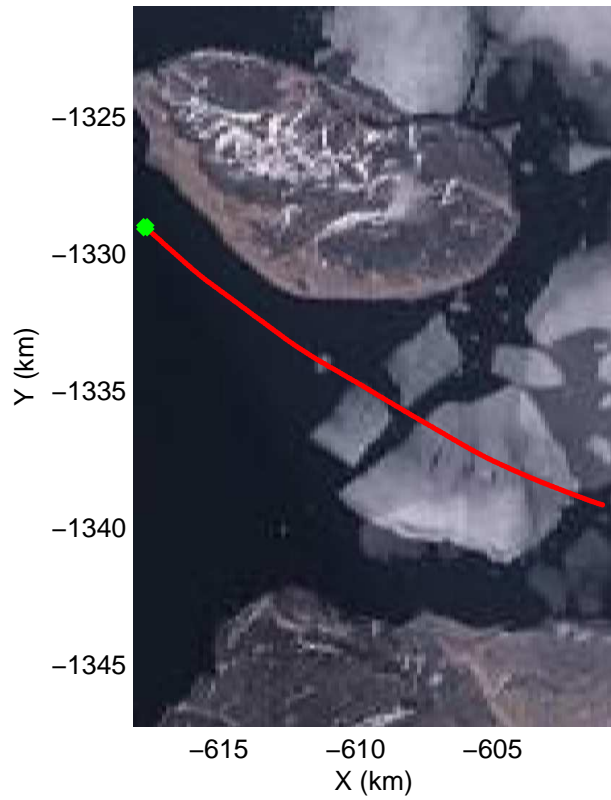

Polar Stereograph 70N/-45E

accum2 2014\_Greenland\_P3: "South Canada Glaciers" 20140506\_05\_001: 17:35:58.7 to 17:38:47.0 GPS

accum2 2014\_Greenland\_P3: "South Canada Glaciers" 20140506\_05\_001: 17:35:58.7 to 17:38:47.0 GPS

accum2 2014\_Greenland\_P3: "South Canada Glaciers" 20140506\_05\_002: 17:38:47.3 to 17:41:36.9 GPS

accum2 2014\_Greenland\_P3: "South Canada Glaciers" 20140506\_05\_002: 17:38:47.3 to 17:41:36.9 GPS

accum2 2014\_Greenland\_P3: "South Canada Glaciers" 20140506\_05\_003: 17:41:37.0 to 17:44:35.8 GPS

accum2 2014\_Greenland\_P3: "South Canada Glaciers" 20140506\_05\_003: 17:41:37.0 to 17:44:35.8 GPS