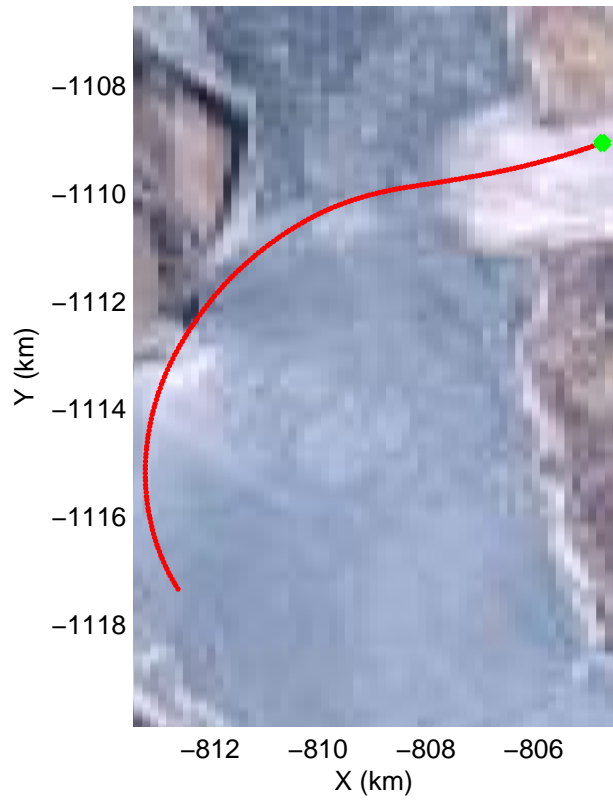

accum2 2014_Greenland_P3: "South Canada Glaciers" 20140506_03_006: 12:46:39.4 to 12:49:32.3 GPS

accum2 2014_Greenland_P3: "South Canada Glaciers" 20140506_03_007: 12:49:32.5 to 12:52:33.2 GPS

accum2 2014_Greenland_P3: "South Canada Glaciers" 20140506_03_007: 12:49:32.5 to 12:52:33.2 GPS