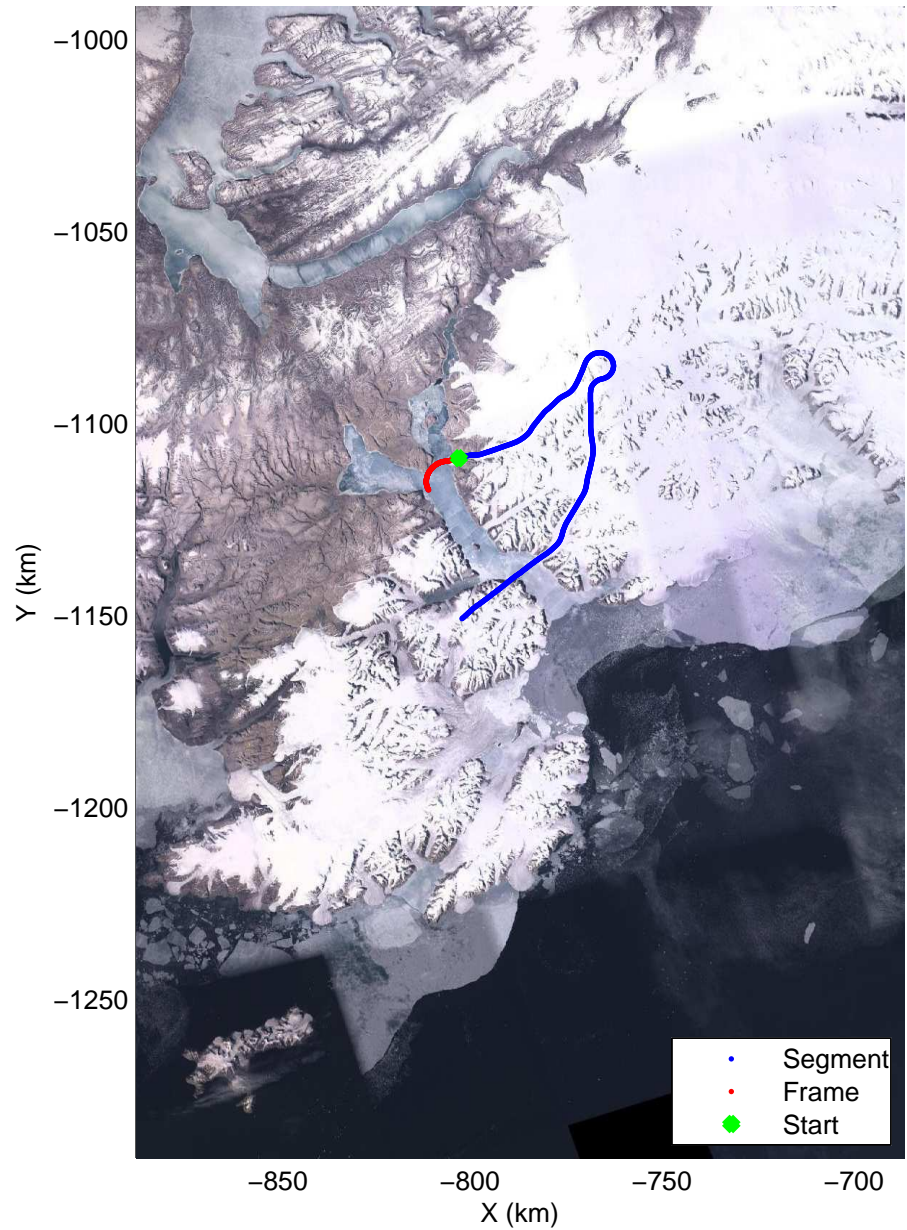

accum2 2014_Greenland_P3: "South Canada Glaciers" 20140506_03_005: 12:43:36.8 to 12:46:39.2 GPS

Polar Stereograph 70N/-45E

accum2 2014_Greenland_P3: "South Canada Glaciers" 20140506_03_006: 12:46:39.4 to 12:49:32.3 GPS

accum2 2014_Greenland_P3: "South Canada Glaciers" 20140506_03_006: 12:46:39.4 to 12:49:32.3 GPS

accum2 2014_Greenland_P3: "South Canada Glaciers" 20140506_03_007: 12:49:32.5 to 12:52:33.2 GPS

accum2 2014_Greenland_P3: "South Canada Glaciers" 20140506_03_007: 12:49:32.5 to 12:52:33.2 GPS

Polar Stereograph 70N/-45E

accum2 2014_Greenland_P3: "South Canada Glaciers" 20140506_03_008: 12:52:33.4 to 12:54:31.3 GPS

accum2 2014_Greenland_P3: "South Canada Glaciers" 20140506_03_008: 12:52:33.4 to 12:54:31.3 GPS