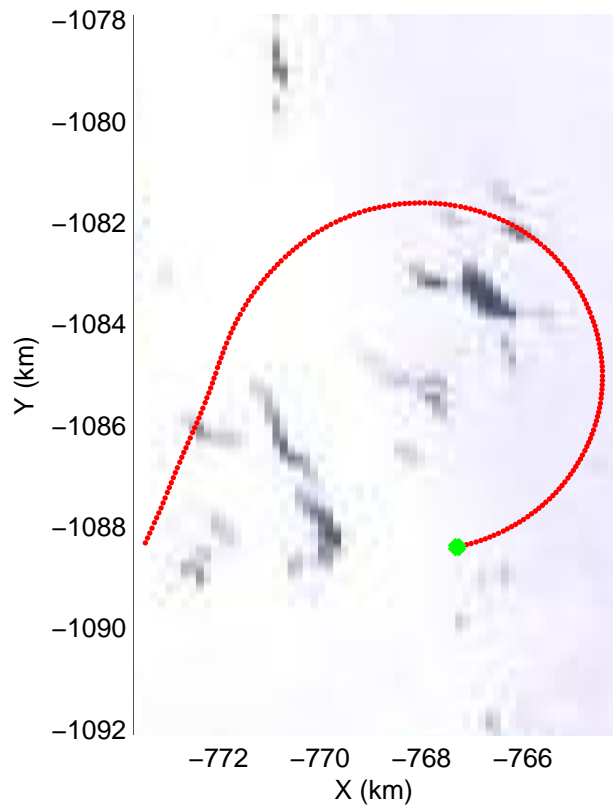

Polar Stereograph 70N/-45E

accum2 2014_Greenland_P3: "South Canada Glaciers" 20140506_03_001: 12:31:45.5 to 12:34:26.4 GPS

accum2 2014_Greenland_P3: "South Canada Glaciers" 20140506_03_001: 12:31:45.5 to 12:34:26.4 GPS

accum2 2014_Greenland_P3: "South Canada Glaciers" 20140506_03_002: 12:34:26.6 to 12:37:22.2 GPS

accum2 2014_Greenland_P3: "South Canada Glaciers" 20140506_03_002: 12:34:26.6 to 12:37:22.2 GPS

Polar Stereograph 70N/-45E

accum2 2014_Greenland_P3: "South Canada Glaciers" 20140506_03_003: 12:37:22.4 to 12:40:31.4 GPS

accum2 2014_Greenland_P3: "South Canada Glaciers" 20140506_03_003: 12:37:22.4 to 12:40:31.4 GPS

accum2 2014_Greenland_P3: "South Canada Glaciers" 20140506_03_004: 12:40:31.5 to 12:43:36.6 GPS

accum2 2014_Greenland_P3: "South Canada Glaciers" 20140506_03_004: 12:40:31.5 to 12:43:36.6 GPS

Polar Stereograph 70N/-45E

accum2 2014_Greenland_P3: "South Canada Glaciers" 20140506_03_005: 12:43:36.8 to 12:46:39.2 GPS