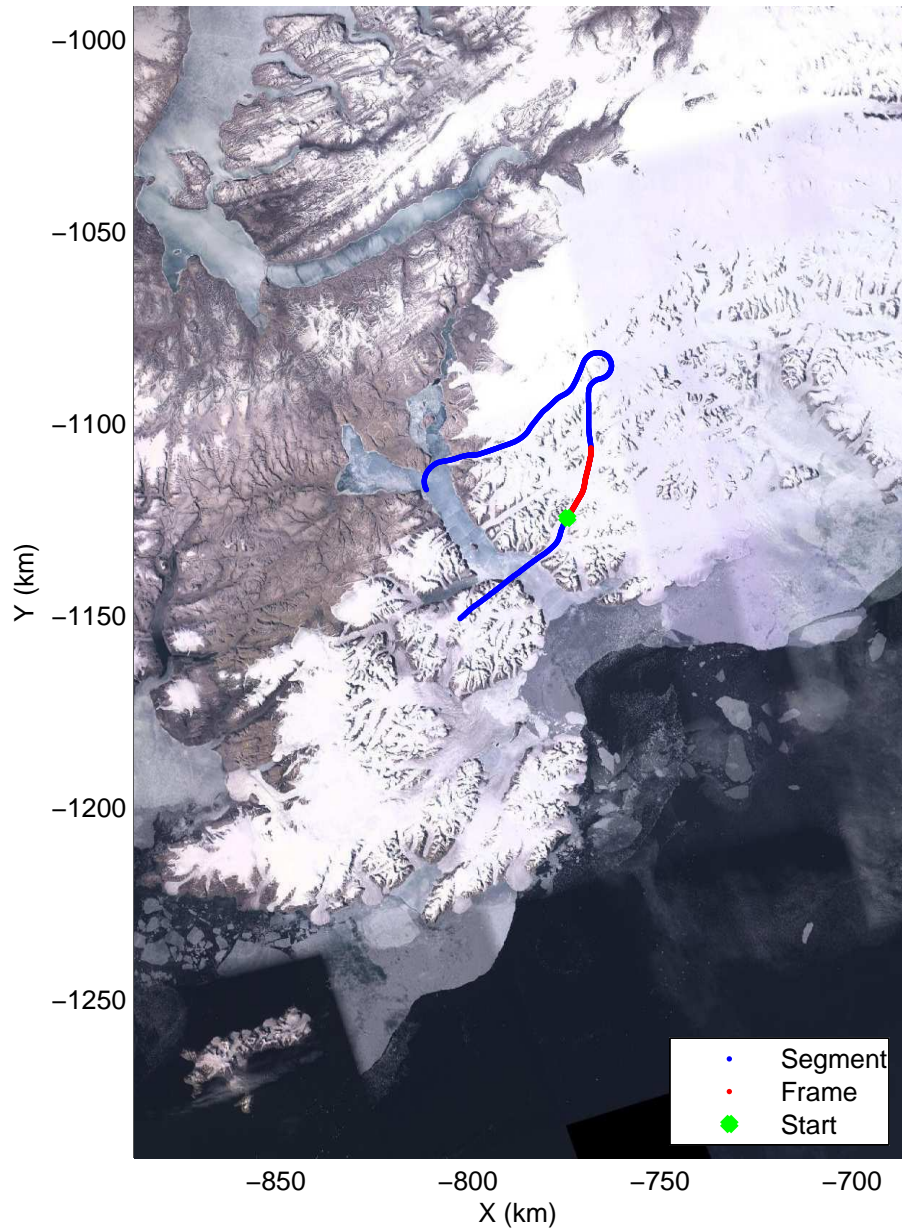

Polar Stereograph 70N/-45E

accum2 2014_Greenland_P3: "South Canada Glaciers" 20140506_03_001: 12:31:45.5 to 12:34:26.4 GPS

accum2 2014_Greenland_P3: "South Canada Glaciers" 20140506_03_001: 12:31:45.5 to 12:34:26.4 GPS

accum2 2014_Greenland_P3: "South Canada Glaciers" 20140506_03_002: 12:34:26.6 to 12:37:22.2 GPS

accum2 2014_Greenland_P3: "South Canada Glaciers" 20140506_03_002: 12:34:26.6 to 12:37:22.2 GPS

Polar Stereograph 70N/-45E

accum2 2014_Greenland_P3: "South Canada Glaciers" 20140506_03_003: 12:37:22.4 to 12:40:31.4 GPS

accum2 2014_Greenland_P3: "South Canada Glaciers" 20140506_03_003: 12:37:22.4 to 12:40:31.4 GPS

accum2 2014_Greenland_P3: "South Canada Glaciers" 20140506_03_004: 12:40:31.5 to 12:43:36.6 GPS

accum2 2014_Greenland_P3: "South Canada Glaciers" 20140506_03_004: 12:40:31.5 to 12:43:36.6 GPS

Polar Stereograph 70N/-45E

accum2 2014_Greenland_P3: "South Canada Glaciers" 20140506_03_005: 12:43:36.8 to 12:46:39.2 GPS