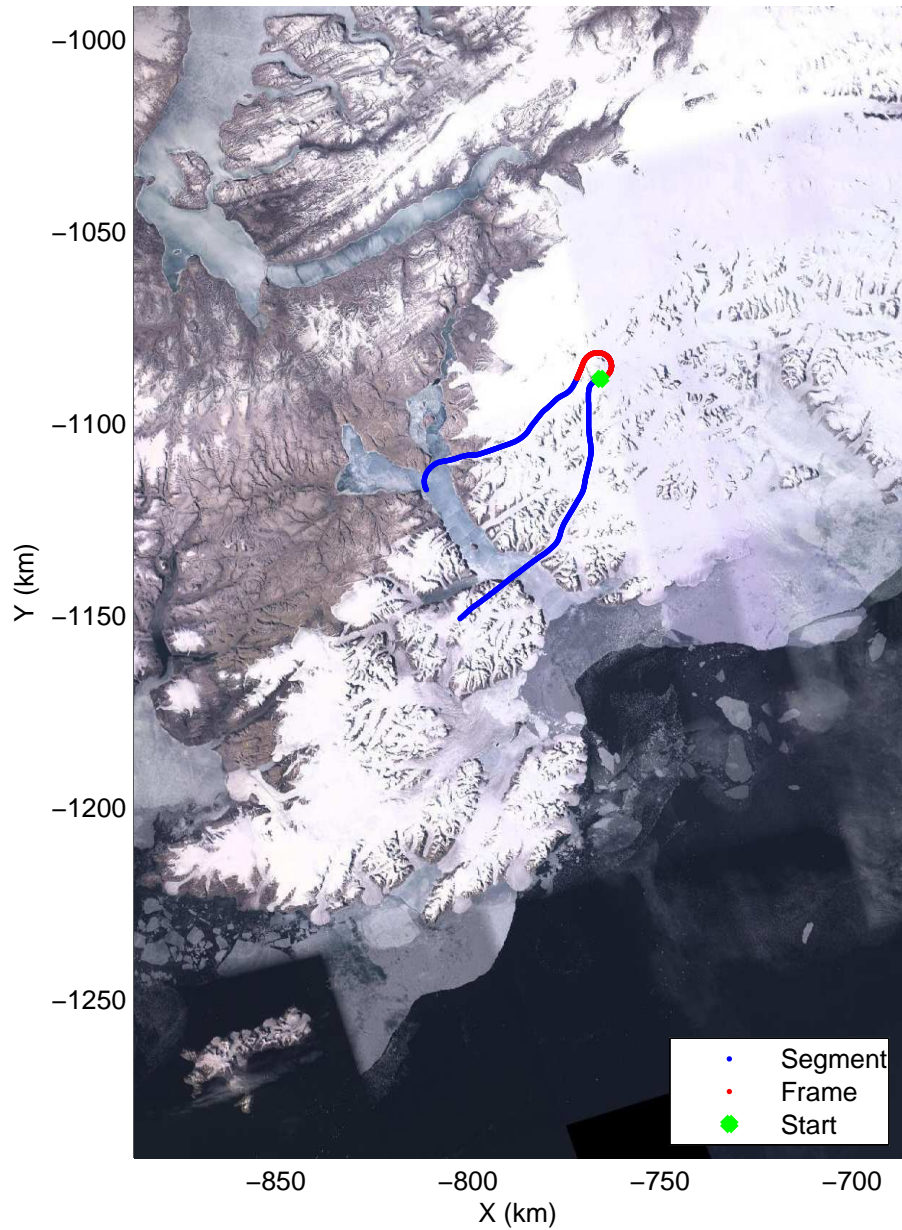

accum2 2014_Greenland_P3: "South Canada Glaciers" 20140506_03_002: 12:34:26.6 to 12:37:22.2 GPS

accum2 2014_Greenland_P3: "South Canada Glaciers" 20140506_03_002: 12:34:26.6 to 12:37:22.2 GPS

Polar Stereograph 70N/-45E

accum2 2014_Greenland_P3: "South Canada Glaciers" 20140506_03_003: 12:37:22.4 to 12:40:31.4 GPS

accum2 2014_Greenland_P3: "South Canada Glaciers" 20140506_03_003: 12:37:22.4 to 12:40:31.4 GPS

accum2 2014_Greenland_P3: "South Canada Glaciers" 20140506_03_004: 12:40:31.5 to 12:43:36.6 GPS

accum2 2014_Greenland_P3: "South Canada Glaciers" 20140506_03_004: 12:40:31.5 to 12:43:36.6 GPS

Polar Stereograph 70N/-45E

accum2 2014_Greenland_P3: "South Canada Glaciers" 20140506_03_005: 12:43:36.8 to 12:46:39.2 GPS