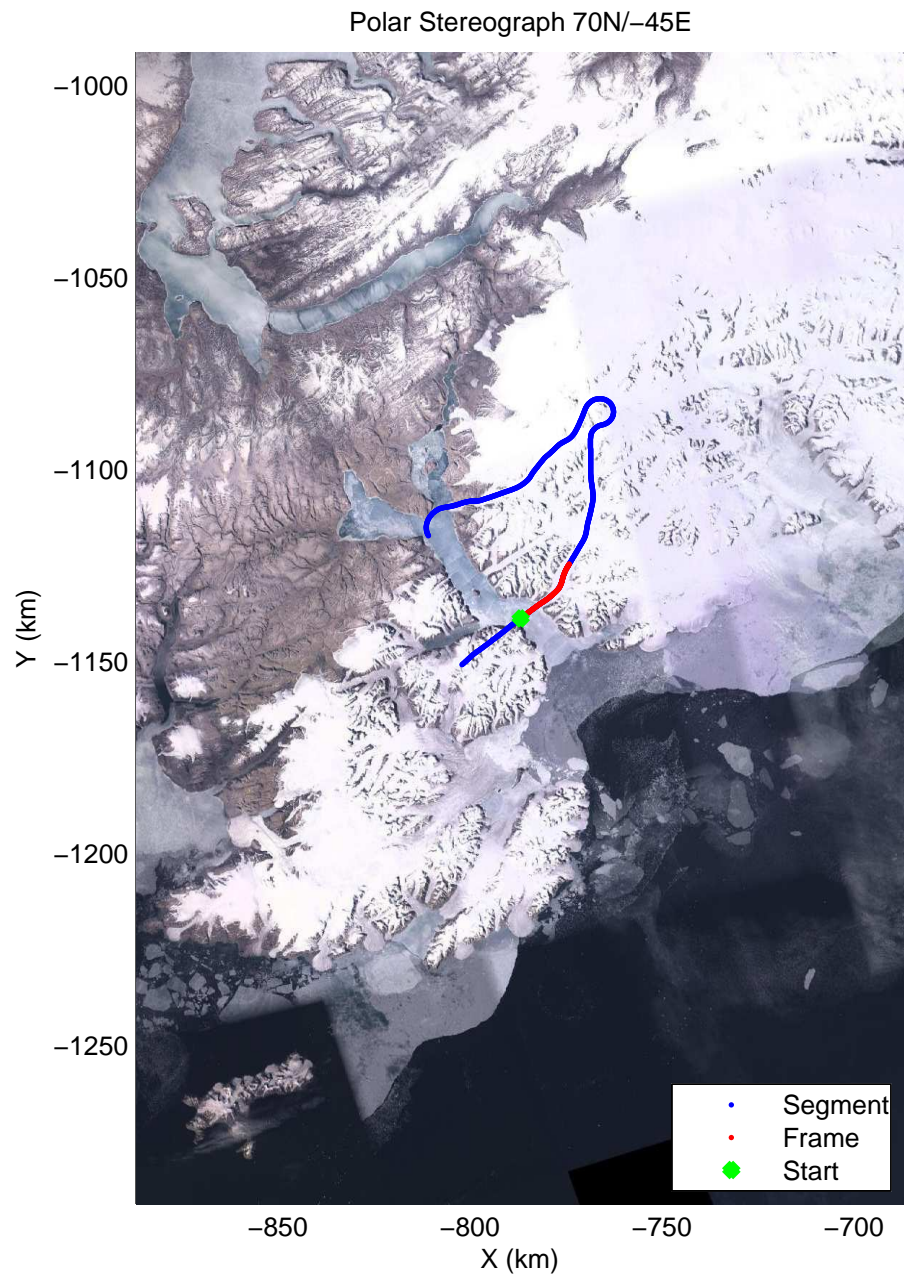

Polar Stereograph 70N/-45E

accum2 2014_Greenland_P3: "South Canada Glaciers" 20140506_03_001: 12:31:45.5 to 12:34:26.4 GPS

accum2 2014_Greenland_P3: "South Canada Glaciers" 20140506_03_001: 12:31:45.5 to 12:34:26.4 GPS

accum2 2014_Greenland_P3: "South Canada Glaciers" 20140506_03_002: 12:34:26.6 to 12:37:22.2 GPS

accum2 2014_Greenland_P3: "South Canada Glaciers" 20140506_03_002: 12:34:26.6 to 12:37:22.2 GPS

Polar Stereograph 70N/-45E

accum2 2014_Greenland_P3: "South Canada Glaciers" 20140506_03_003: 12:37:22.4 to 12:40:31.4 GPS

accum2 2014_Greenland_P3: "South Canada Glaciers" 20140506_03_003: 12:37:22.4 to 12:40:31.4 GPS

accum2 2014_Greenland_P3: "South Canada Glaciers" 20140506_03_004: 12:40:31.5 to 12:43:36.6 GPS

accum2 2014_Greenland_P3: "South Canada Glaciers" 20140506_03_004: 12:40:31.5 to 12:43:36.6 GPS

Polar Stereograph 70N/-45E

accum2 2014_Greenland_P3: "South Canada Glaciers" 20140506_03_005: 12:43:36.8 to 12:46:39.2 GPS