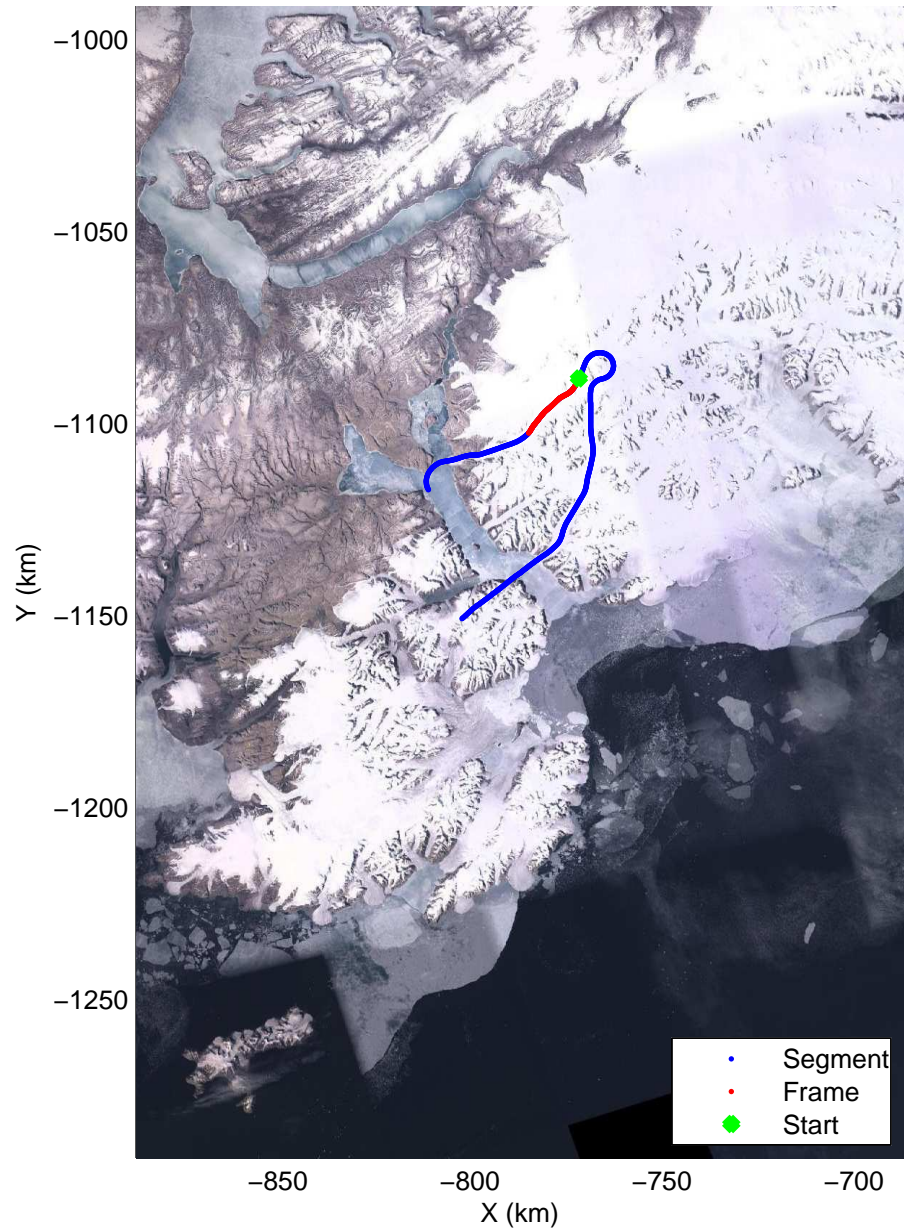

accum2 2014_Greenland_P3: "South Canada Glaciers" 20140506_03_003: 12:37:22.4 to 12:40:31.4 GPS

accum2 2014_Greenland_P3: "South Canada Glaciers" 20140506_03_003: 12:37:22.4 to 12:40:31.4 GPS

accum2 2014_Greenland_P3: "South Canada Glaciers" 20140506_03_004: 12:40:31.5 to 12:43:36.6 GPS

accum2 2014_Greenland_P3: "South Canada Glaciers" 20140506_03_004: 12:40:31.5 to 12:43:36.6 GPS

Polar Stereograph 70N/-45E

accum2 2014_Greenland_P3: "South Canada Glaciers" 20140506_03_005: 12:43:36.8 to 12:46:39.2 GPS

accum2 2014_Greenland_P3: "South Canada Glaciers" 20140506_03_005: 12:43:36.8 to 12:46:39.2 GPS

Polar Stereograph 70N/-45E

accum2 2014_Greenland_P3: "South Canada Glaciers" 20140506_03_006: 12:46:39.4 to 12:49:32.3 GPS