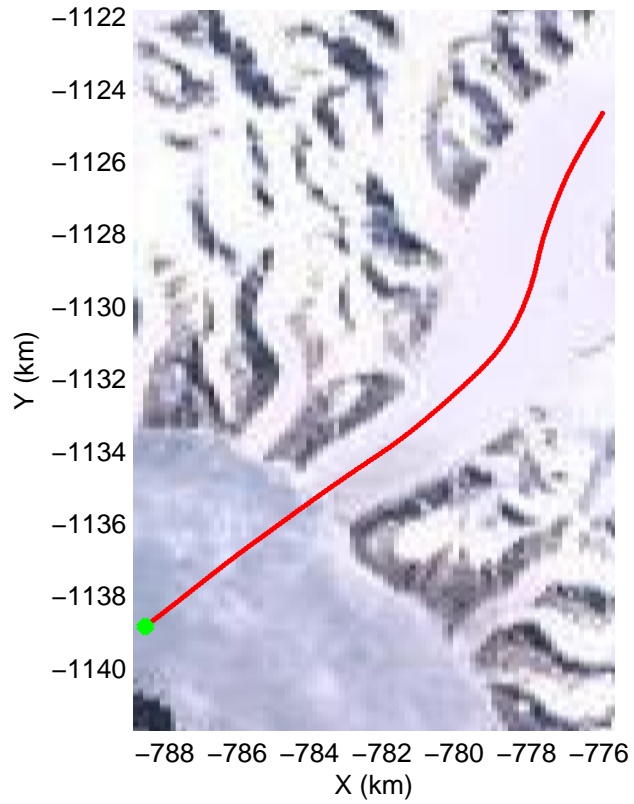

Polar Stereograph 70N/-45E

accum2 2014_Greenland_P3: "South Canada Glaciers" 20140506_03_001: 12:31:45.5 to 12:34:26.4 GPS

accum2 2014_Greenland_P3: "South Canada Glaciers" 20140506_03_001: 12:31:45.5 to 12:34:26.4 GPS

accum2 2014_Greenland_P3: "South Canada Glaciers" 20140506_03_002: 12:34:26.6 to 12:37:22.2 GPS

accum2 2014_Greenland_P3: "South Canada Glaciers" 20140506_03_002: 12:34:26.6 to 12:37:22.2 GPS

Polar Stereograph 70N/-45E

accum2 2014_Greenland_P3: "South Canada Glaciers" 20140506_03_003: 12:37:22.4 to 12:40:31.4 GPS

accum2 2014_Greenland_P3: "South Canada Glaciers" 20140506_03_003: 12:37:22.4 to 12:40:31.4 GPS

accum2 2014_Greenland_P3: "South Canada Glaciers" 20140506_03_004: 12:40:31.5 to 12:43:36.6 GPS

accum2 2014_Greenland_P3: "South Canada Glaciers" 20140506_03_004: 12:40:31.5 to 12:43:36.6 GPS

Polar Stereograph 70N/-45E

accum2 2014_Greenland_P3: "South Canada Glaciers" 20140506_03_005: 12:43:36.8 to 12:46:39.2 GPS