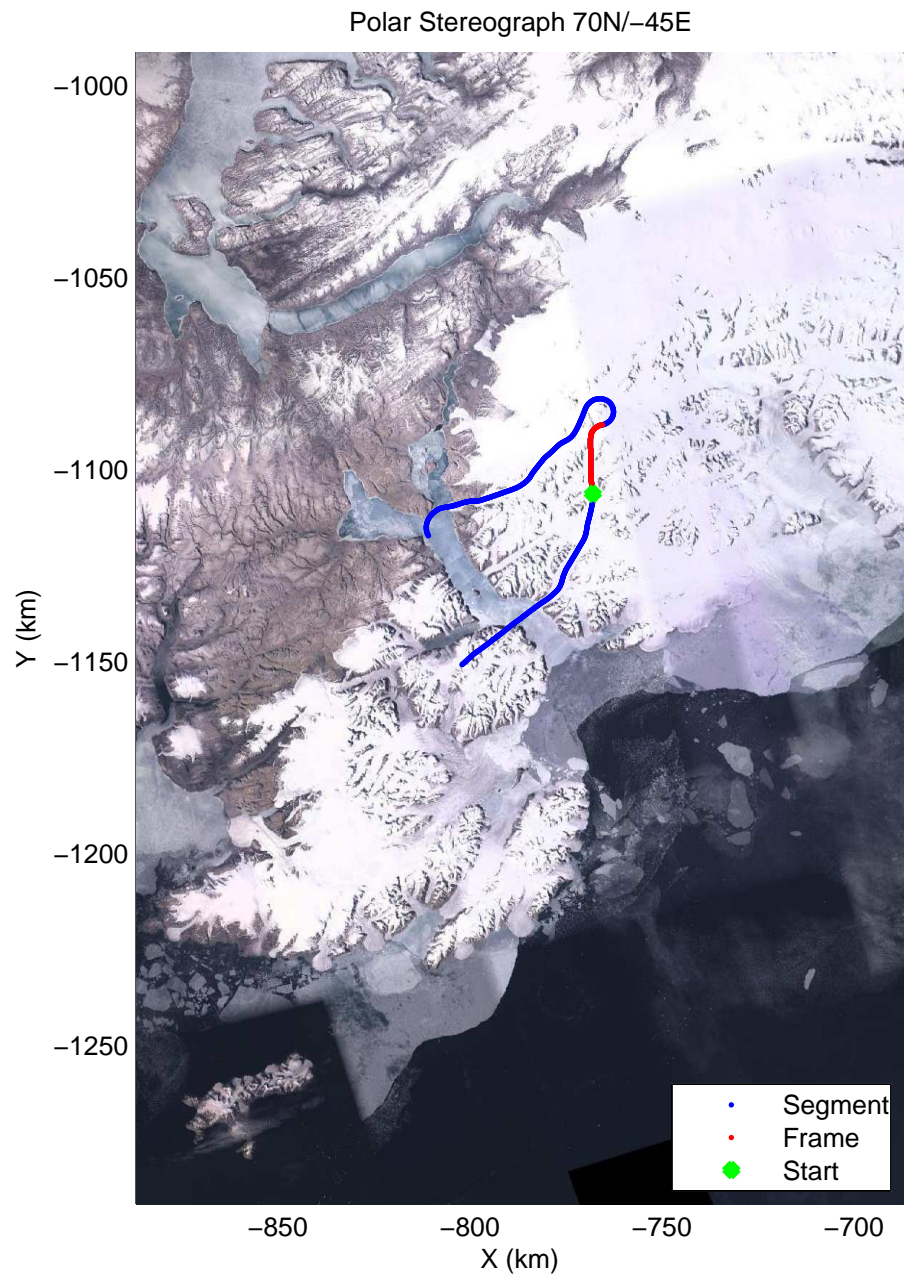

Polar Stereograph 70N/-45E

accum2 2014_Greenland_P3: "South Canada Glaciers" 20140506_03_001: 12:31:45.5 to 12:34:26.4 GPS

accum2 2014_Greenland_P3: "South Canada Glaciers" 20140506_03_001: 12:31:45.5 to 12:34:26.4 GPS

accum2 2014_Greenland_P3: "South Canada Glaciers" 20140506_03_002: 12:34:26.6 to 12:37:22.2 GPS

accum2 2014_Greenland_P3: "South Canada Glaciers" 20140506_03_002: 12:34:26.6 to 12:37:22.2 GPS

Polar Stereograph 70N/-45E

accum2 2014_Greenland_P3: "South Canada Glaciers" 20140506_03_003: 12:37:22.4 to 12:40:31.4 GPS

accum2 2014_Greenland_P3: "South Canada Glaciers" 20140506_03_003: 12:37:22.4 to 12:40:31.4 GPS

accum2 2014_Greenland_P3: "South Canada Glaciers" 20140506_03_004: 12:40:31.5 to 12:43:36.6 GPS

accum2 2014_Greenland_P3: "South Canada Glaciers" 20140506_03_004: 12:40:31.5 to 12:43:36.6 GPS

Polar Stereograph 70N/-45E

accum2 2014_Greenland_P3: "South Canada Glaciers" 20140506_03_005: 12:43:36.8 to 12:46:39.2 GPS