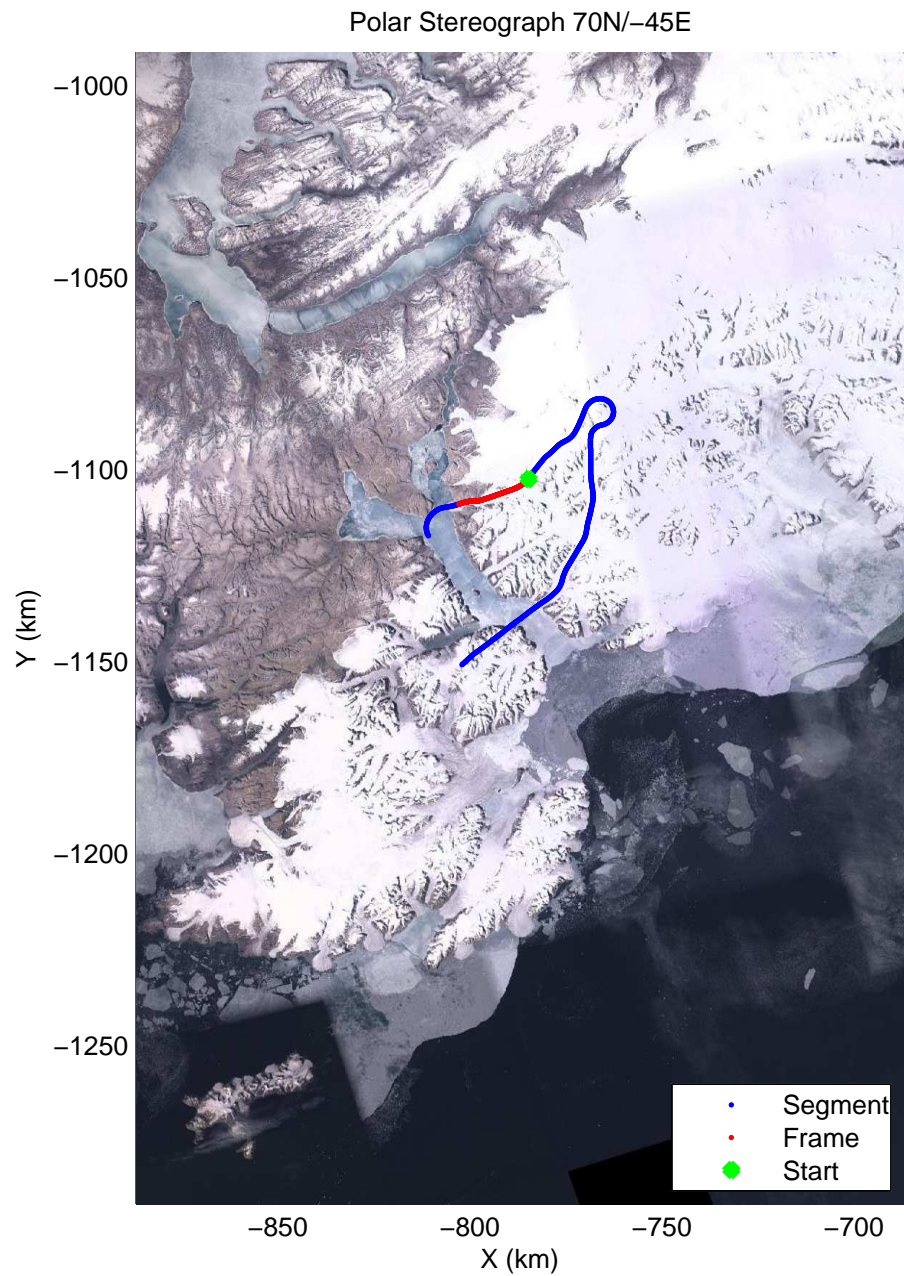

accum2 2014_Greenland_P3: "South Canada Glaciers" 20140506_03_005: 12:43:36.8 to 12:46:39.2 GPS

Polar Stereograph 70N/-45E

accum2 2014_Greenland_P3: "South Canada Glaciers" 20140506_03_006: 12:46:39.4 to 12:49:32.3 GPS

accum2 2014_Greenland_P3: "South Canada Glaciers" 20140506_03_006: 12:46:39.4 to 12:49:32.3 GPS

accum2 2014_Greenland_P3: "South Canada Glaciers" 20140506_03_007: 12:49:32.5 to 12:52:33.2 GPS

accum2 2014_Greenland_P3: "South Canada Glaciers" 20140506_03_007: 12:49:32.5 to 12:52:33.2 GPS