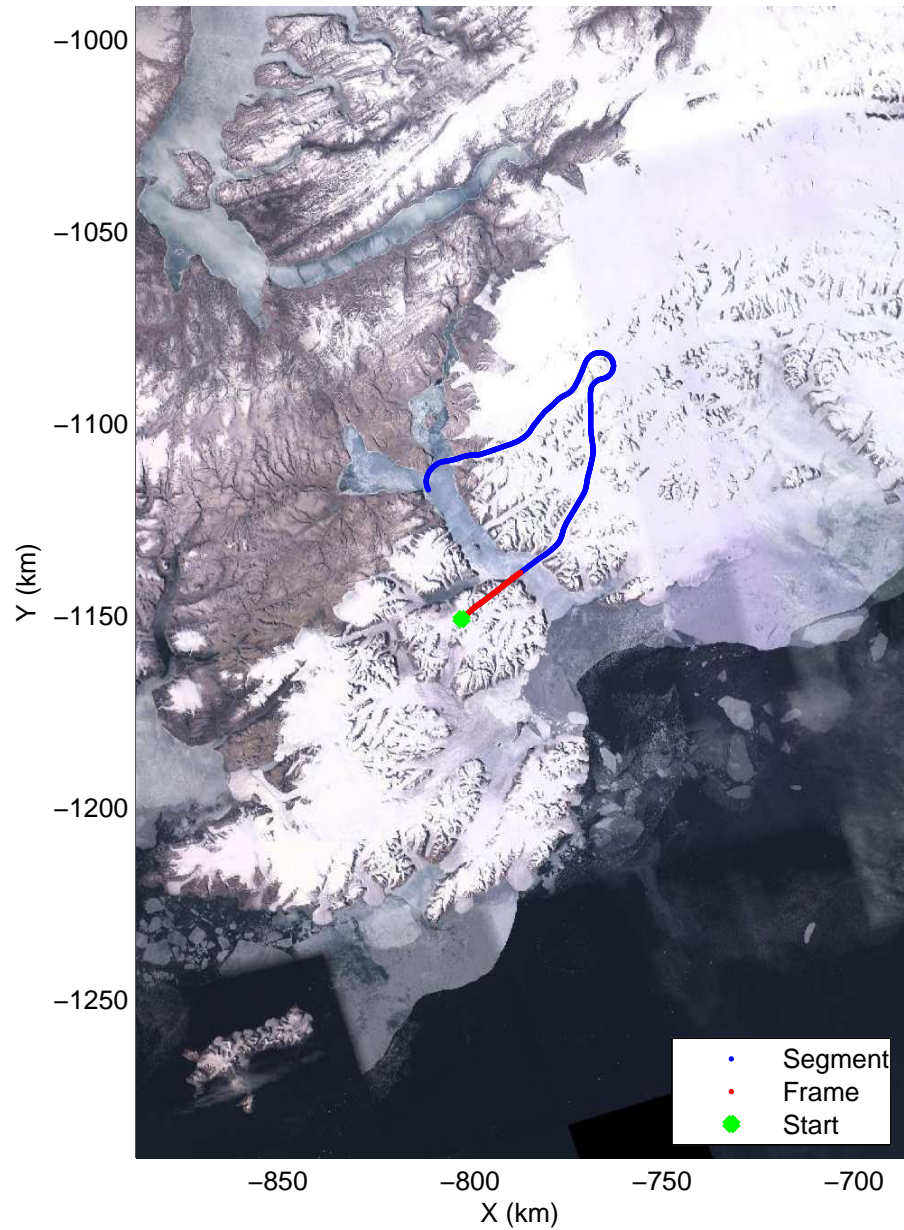

Polar Stereograph 70N/-45E

accum2 2014_Greenland_P3: "South Canada Glaciers" 20140506_03_001: 12:31:45.5 to 12:34:26.4 GPS

accum2 2014_Greenland_P3: "South Canada Glaciers" 20140506_03_001: 12:31:45.5 to 12:34:26.4 GPS

accum2 2014_Greenland_P3: "South Canada Glaciers" 20140506_03_002: 12:34:26.6 to 12:37:22.2 GPS

accum2 2014_Greenland_P3: "South Canada Glaciers" 20140506_03_002: 12:34:26.6 to 12:37:22.2 GPS

Polar Stereograph 70N/-45E

accum2 2014_Greenland_P3: "South Canada Glaciers" 20140506_03_003: 12:37:22.4 to 12:40:31.4 GPS

accum2 2014_Greenland_P3: "South Canada Glaciers" 20140506_03_003: 12:37:22.4 to 12:40:31.4 GPS

accum2 2014_Greenland_P3: "South Canada Glaciers" 20140506_03_004: 12:40:31.5 to 12:43:36.6 GPS

accum2 2014_Greenland_P3: "South Canada Glaciers" 20140506_03_004: 12:40:31.5 to 12:43:36.6 GPS

Polar Stereograph 70N/-45E

accum2 2014_Greenland_P3: "South Canada Glaciers" 20140506_03_005: 12:43:36.8 to 12:46:39.2 GPS