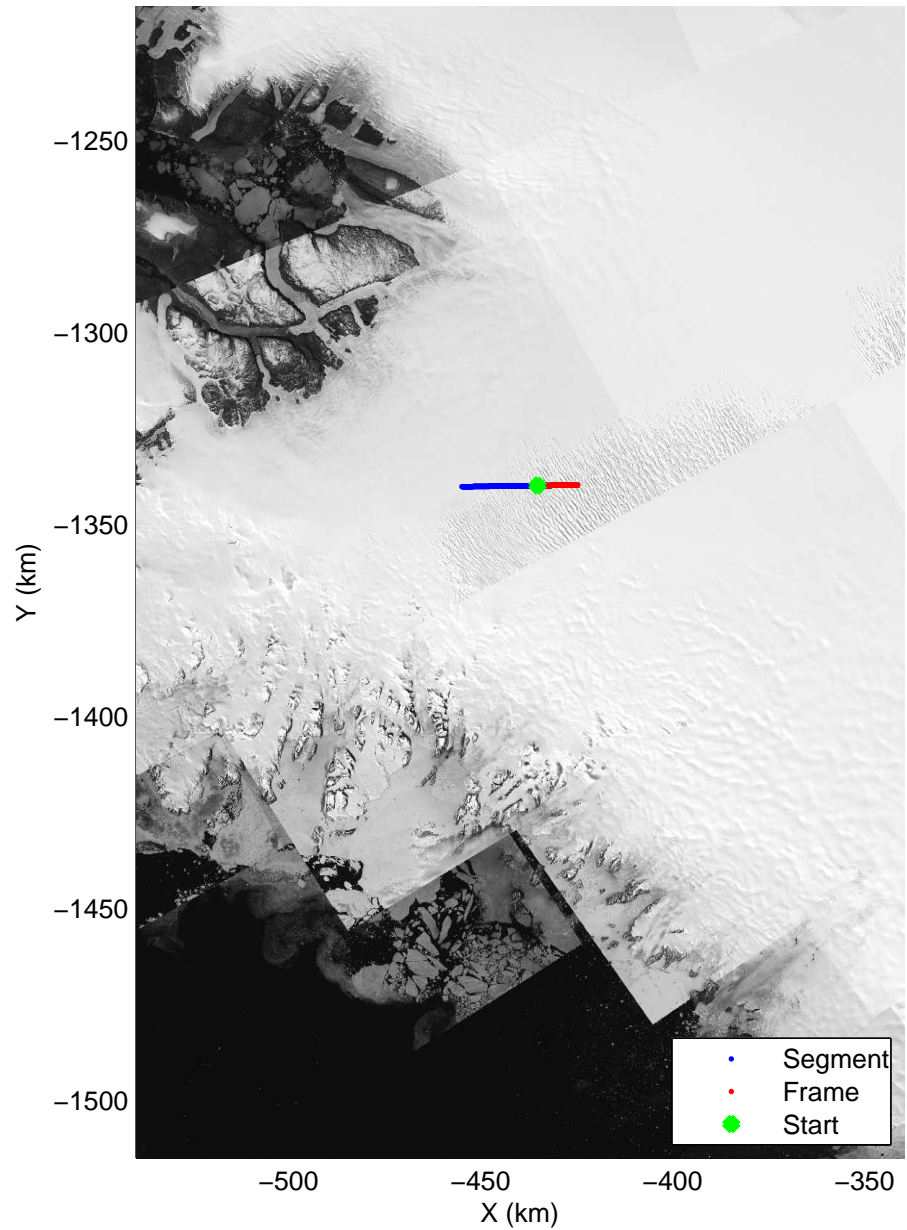

Polar Stereograph 70N/-45E

accum2 2014\_Greenland\_P3: "Northeast Glaciers 01" 20140429\_01\_001: 11:32:16.0 to 11:34:56.0 GPS

accum2 2014\_Greenland\_P3: "Northeast Glaciers 01" 20140429\_01\_001: 11:32:16.0 to 11:34:56.0 GPS

Polar Stereograph 70N/-45E

accum2 2014\_Greenland\_P3: "Northeast Glaciers 01" 20140429\_01\_002: 11:34:56.2 to 11:36:22.0 GPS

accum2 2014\_Greenland\_P3: "Northeast Glaciers 01" 20140429\_01\_002: 11:34:56.2 to 11:36:22.0 GPS