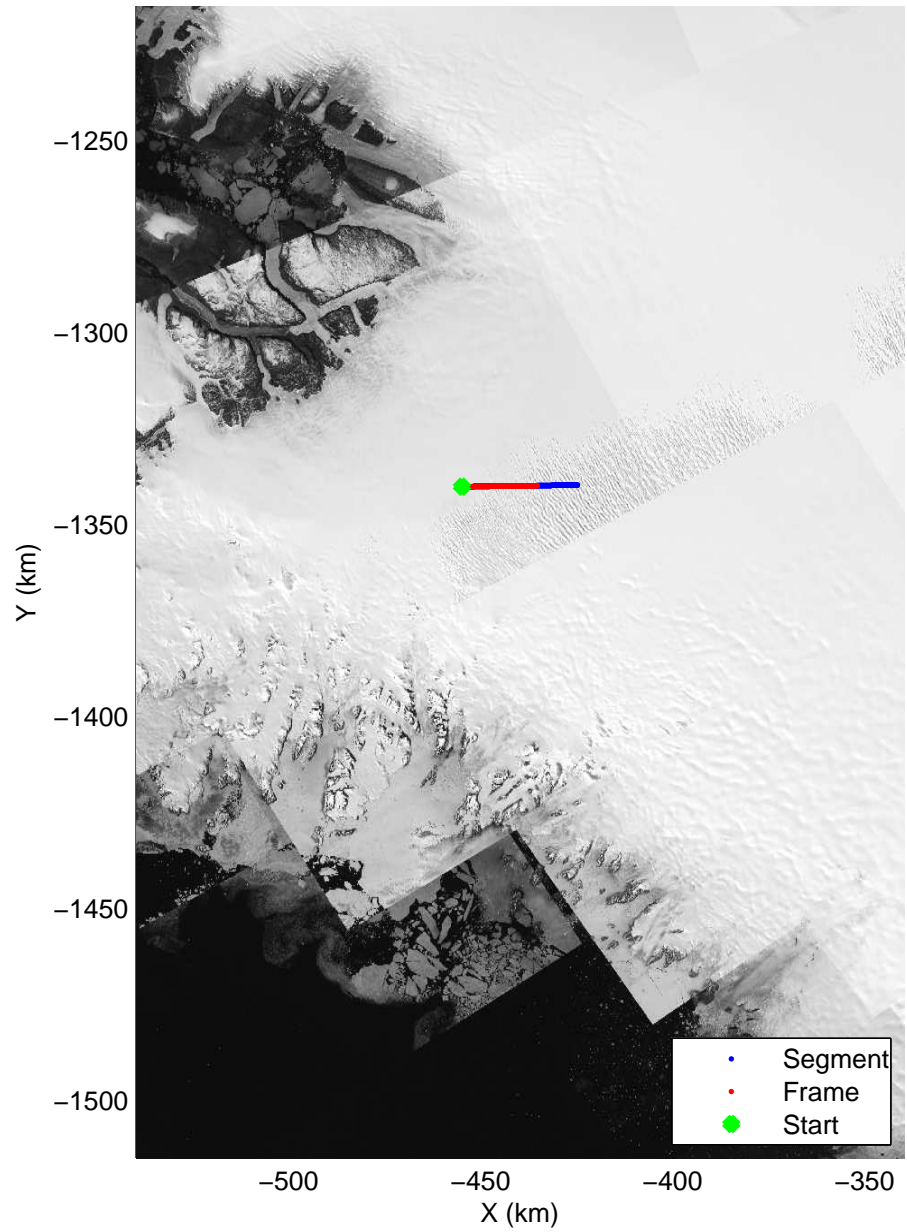

Polar Stereograph 70N/-45E

accum2 2014\_Greenland\_P3: "Northeast Glaciers 01" 20140429\_01\_001: 11:32:16.0 to 11:34:56.0 GPS

accum2 2014\_Greenland\_P3: "Northeast Glaciers 01" 20140429\_01\_001: 11:32:16.0 to 11:34:56.0 GPS

Polar Stereograph 70N/-45E

accum2 2014\_Greenland\_P3: "Northeast Glaciers 01" 20140429\_01\_002: 11:34:56.2 to 11:36:22.0 GPS

accum2 2014\_Greenland\_P3: "Northeast Glaciers 01" 20140429\_01\_002: 11:34:56.2 to 11:36:22.0 GPS