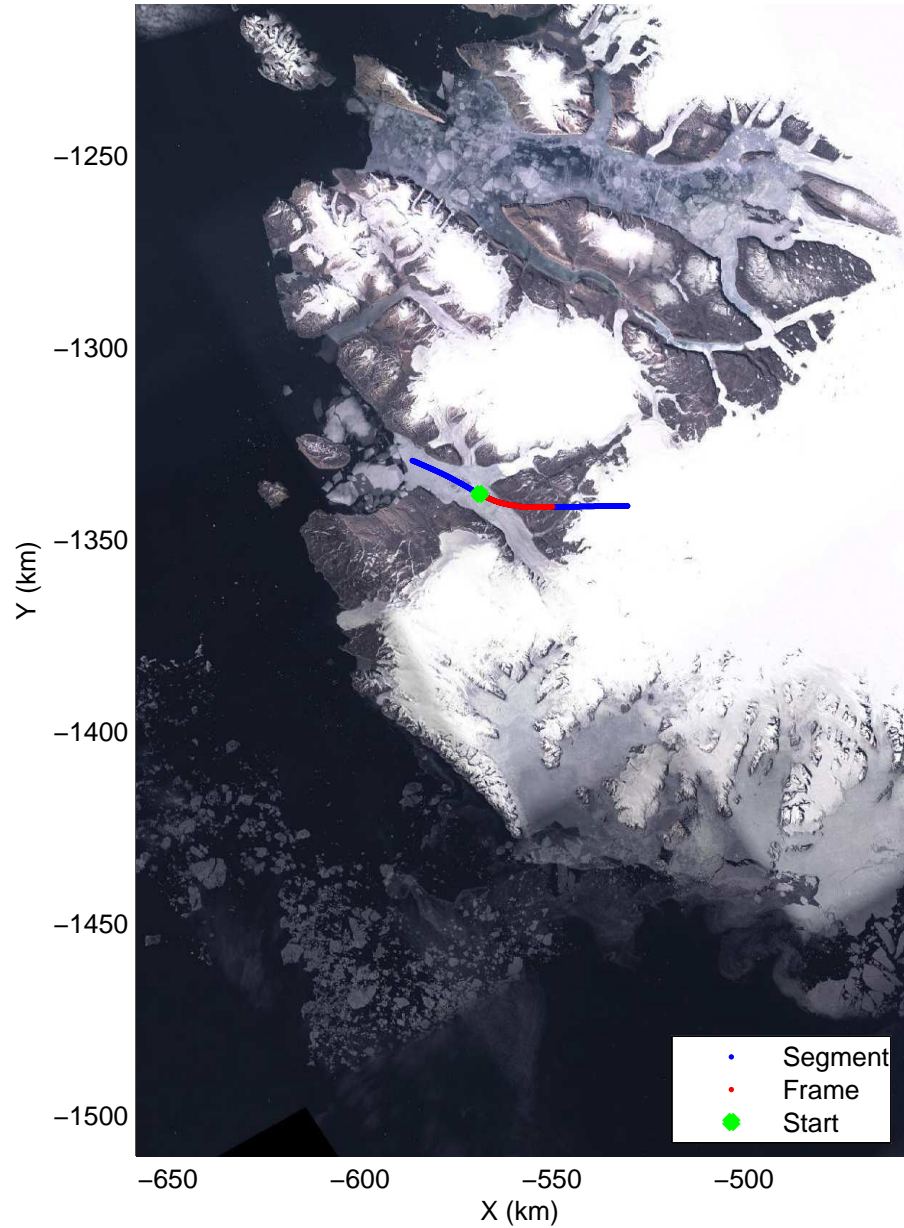

Polar Stereograph 70N/-45E

accum2 2014_Greenland_P3: "Northwest Glaciers 01" 20140426_01_001: 12:04:03.0 to 12:06:51.1 GPS

accum2 2014_Greenland_P3: "Northwest Glaciers 01" 20140426_01_001: 12:04:03.0 to 12:06:51.1 GPS

Polar Stereograph 70N/-45E

accum2 2014_Greenland_P3: "Northwest Glaciers 01" 20140426_01_002: 12:06:51.2 to 12:09:27.8 GPS

accum2 2014_Greenland_P3: "Northwest Glaciers 01" 20140426_01_002: 12:06:51.2 to 12:09:27.8 GPS

Polar Stereograph 70N/-45E

accum2 2014_Greenland_P3: "Northwest Glaciers 01" 20140426_01_003: 12:09:27.9 to 12:12:06.3 GPS

accum2 2014_Greenland_P3: "Northwest Glaciers 01" 20140426_01_003: 12:09:27.9 to 12:12:06.3 GPS