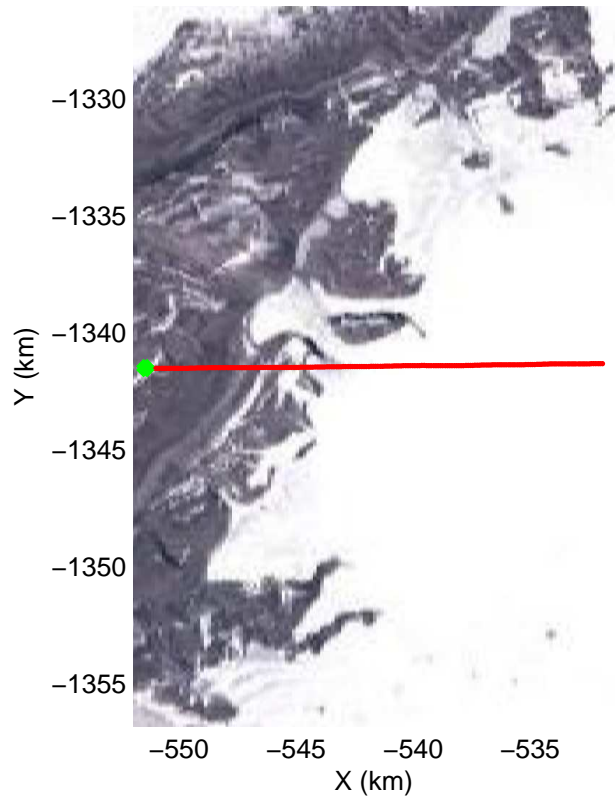

Polar Stereograph 70N/-45E

accum2 2014_Greenland_P3: "Northwest Glaciers 01" 20140426_01_001: 12:04:03.0 to 12:06:51.1 GPS

accum2 2014_Greenland_P3: "Northwest Glaciers 01" 20140426_01_001: 12:04:03.0 to 12:06:51.1 GPS

Polar Stereograph 70N/-45E

accum2 2014_Greenland_P3: "Northwest Glaciers 01" 20140426_01_002: 12:06:51.2 to 12:09:27.8 GPS

accum2 2014_Greenland_P3: "Northwest Glaciers 01" 20140426_01_002: 12:06:51.2 to 12:09:27.8 GPS

Polar Stereograph 70N/-45E

accum2 2014_Greenland_P3: "Northwest Glaciers 01" 20140426_01_003: 12:09:27.9 to 12:12:06.3 GPS

accum2 2014_Greenland_P3: "Northwest Glaciers 01" 20140426_01_003: 12:09:27.9 to 12:12:06.3 GPS