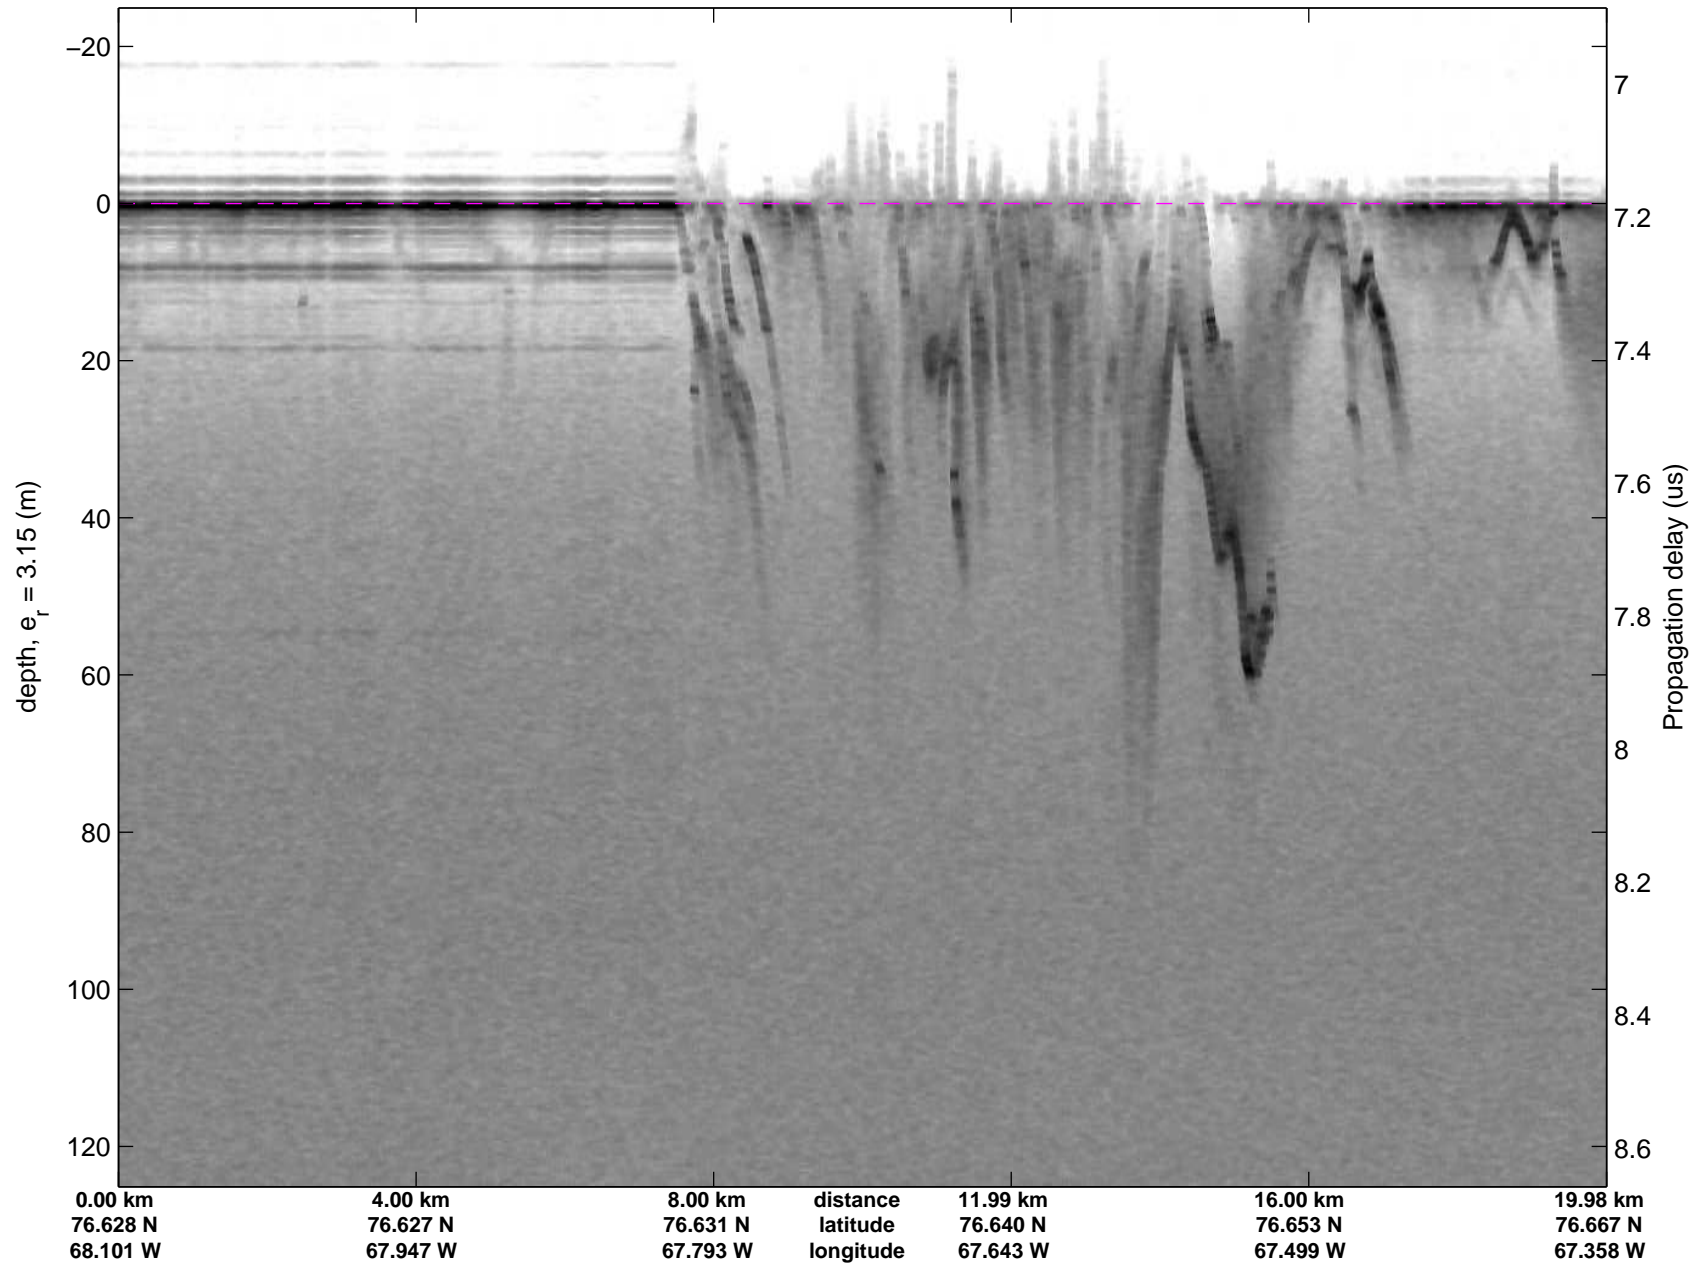

Polar Stereograph 70N/-45E

accum2 2014_Greenland_P3: "Northwest Glaciers 01" 20140426_01_001: 12:04:03.0 to 12:06:51.1 GPS

accum2 2014_Greenland_P3: "Northwest Glaciers 01" 20140426_01_001: 12:04:03.0 to 12:06:51.1 GPS

Polar Stereograph 70N/-45E

accum2 2014_Greenland_P3: "Northwest Glaciers 01" 20140426_01_002: 12:06:51.2 to 12:09:27.8 GPS

accum2 2014_Greenland_P3: "Northwest Glaciers 01" 20140426_01_002: 12:06:51.2 to 12:09:27.8 GPS

Polar Stereograph 70N/-45E

accum2 2014_Greenland_P3: "Northwest Glaciers 01" 20140426_01_003: 12:09:27.9 to 12:12:06.3 GPS

accum2 2014_Greenland_P3: "Northwest Glaciers 01" 20140426_01_003: 12:09:27.9 to 12:12:06.3 GPS