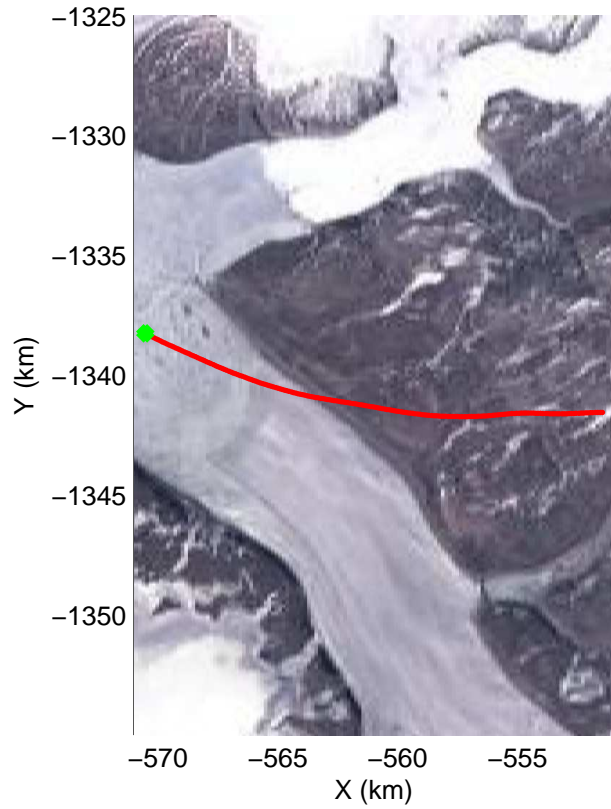

Polar Stereograph 70N/-45E

accum2 2014_Greenland_P3: "Northwest Glaciers 01" 20140426_01_001: 12:04:03.0 to 12:06:51.1 GPS

accum2 2014_Greenland_P3: "Northwest Glaciers 01" 20140426_01_001: 12:04:03.0 to 12:06:51.1 GPS

Polar Stereograph 70N/-45E

accum2 2014_Greenland_P3: "Northwest Glaciers 01" 20140426_01_002: 12:06:51.2 to 12:09:27.8 GPS

accum2 2014_Greenland_P3: "Northwest Glaciers 01" 20140426_01_002: 12:06:51.2 to 12:09:27.8 GPS

Polar Stereograph 70N/-45E

accum2 2014_Greenland_P3: "Northwest Glaciers 01" 20140426_01_003: 12:09:27.9 to 12:12:06.3 GPS

accum2 2014_Greenland_P3: "Northwest Glaciers 01" 20140426_01_003: 12:09:27.9 to 12:12:06.3 GPS