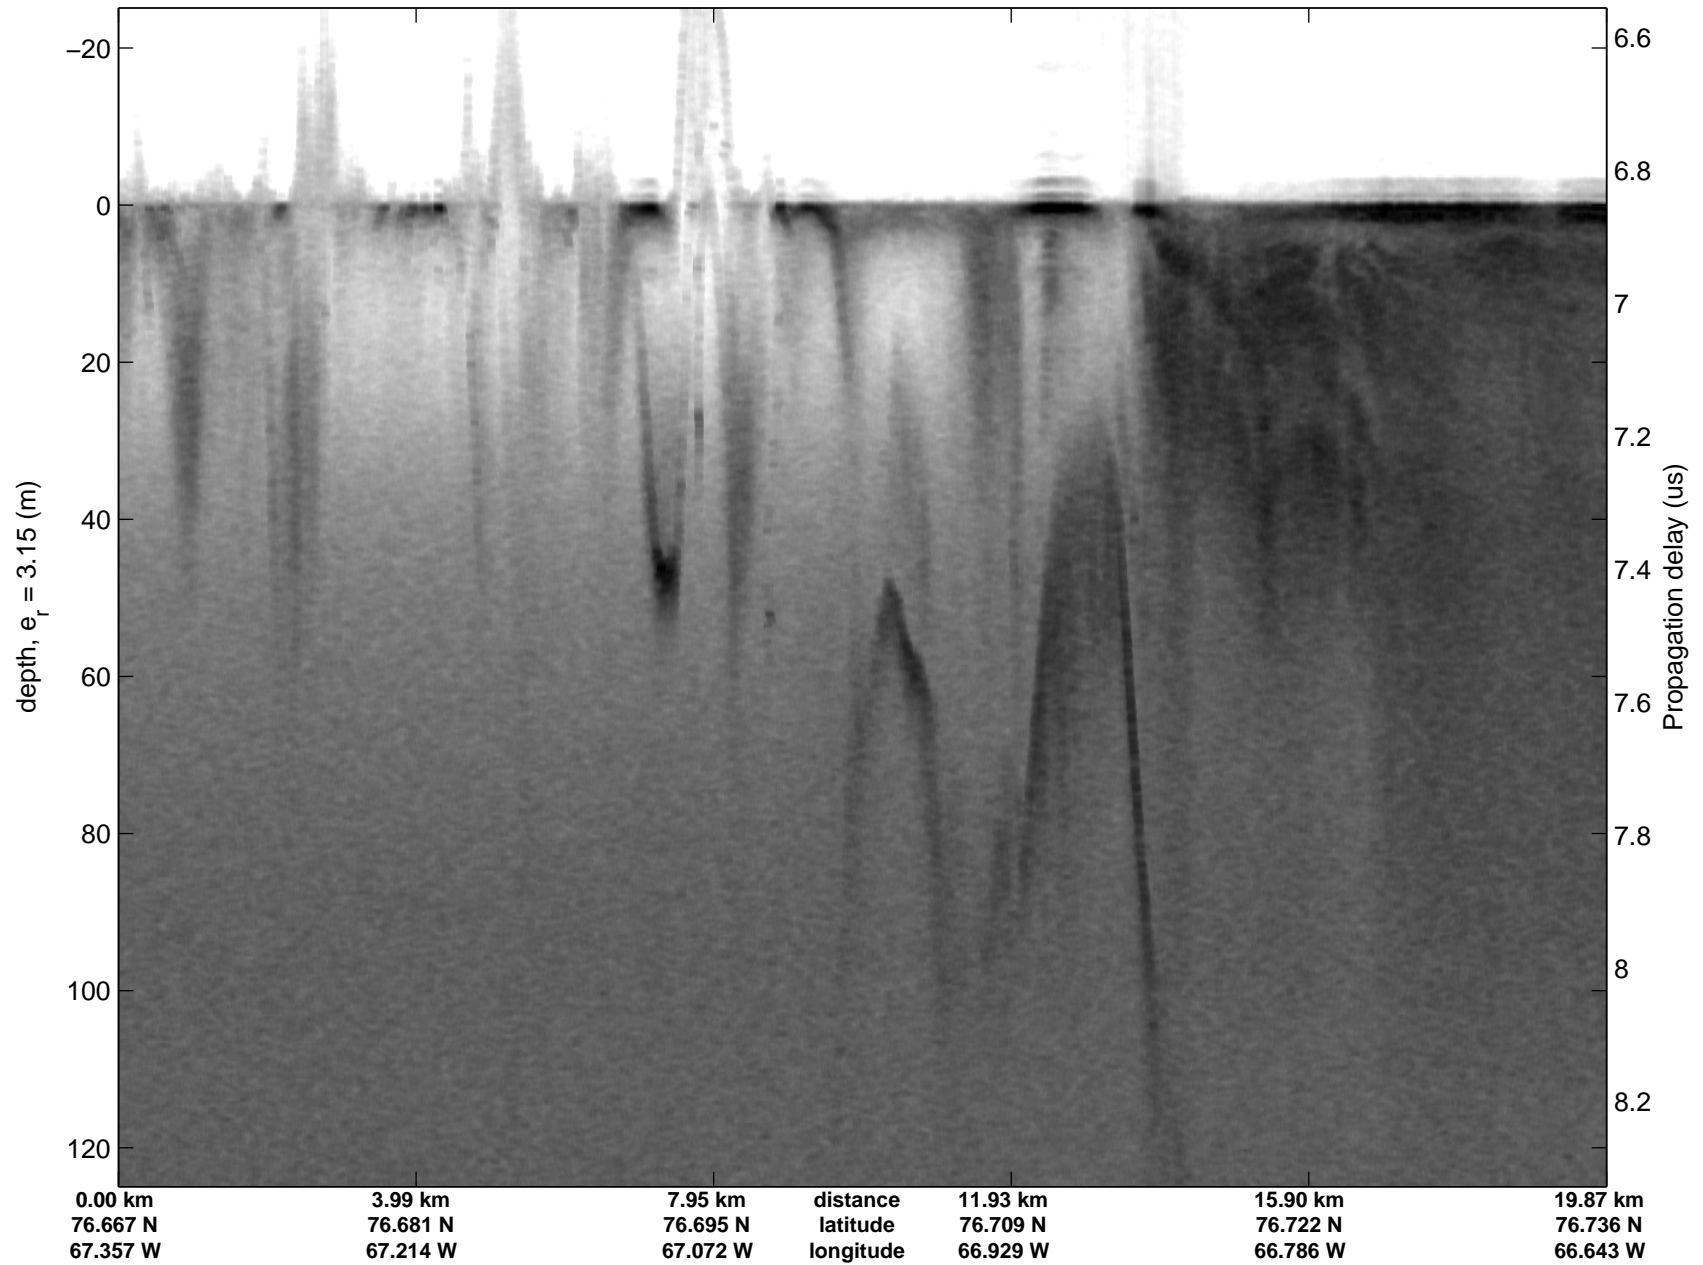

Polar Stereograph 70N/-45E

accum2 2014_Greenland_P3: "Northwest Glaciers 01" 20140426_01_001: 12:04:03.0 to 12:06:51.1 GPS

accum2 2014_Greenland_P3: "Northwest Glaciers 01" 20140426_01_001: 12:04:03.0 to 12:06:51.1 GPS

Polar Stereograph 70N/-45E

accum2 2014_Greenland_P3: "Northwest Glaciers 01" 20140426_01_002: 12:06:51.2 to 12:09:27.8 GPS

accum2 2014_Greenland_P3: "Northwest Glaciers 01" 20140426_01_002: 12:06:51.2 to 12:09:27.8 GPS

Polar Stereograph 70N/-45E

accum2 2014_Greenland_P3: "Northwest Glaciers 01" 20140426_01_003: 12:09:27.9 to 12:12:06.3 GPS

accum2 2014_Greenland_P3: "Northwest Glaciers 01" 20140426_01_003: 12:09:27.9 to 12:12:06.3 GPS