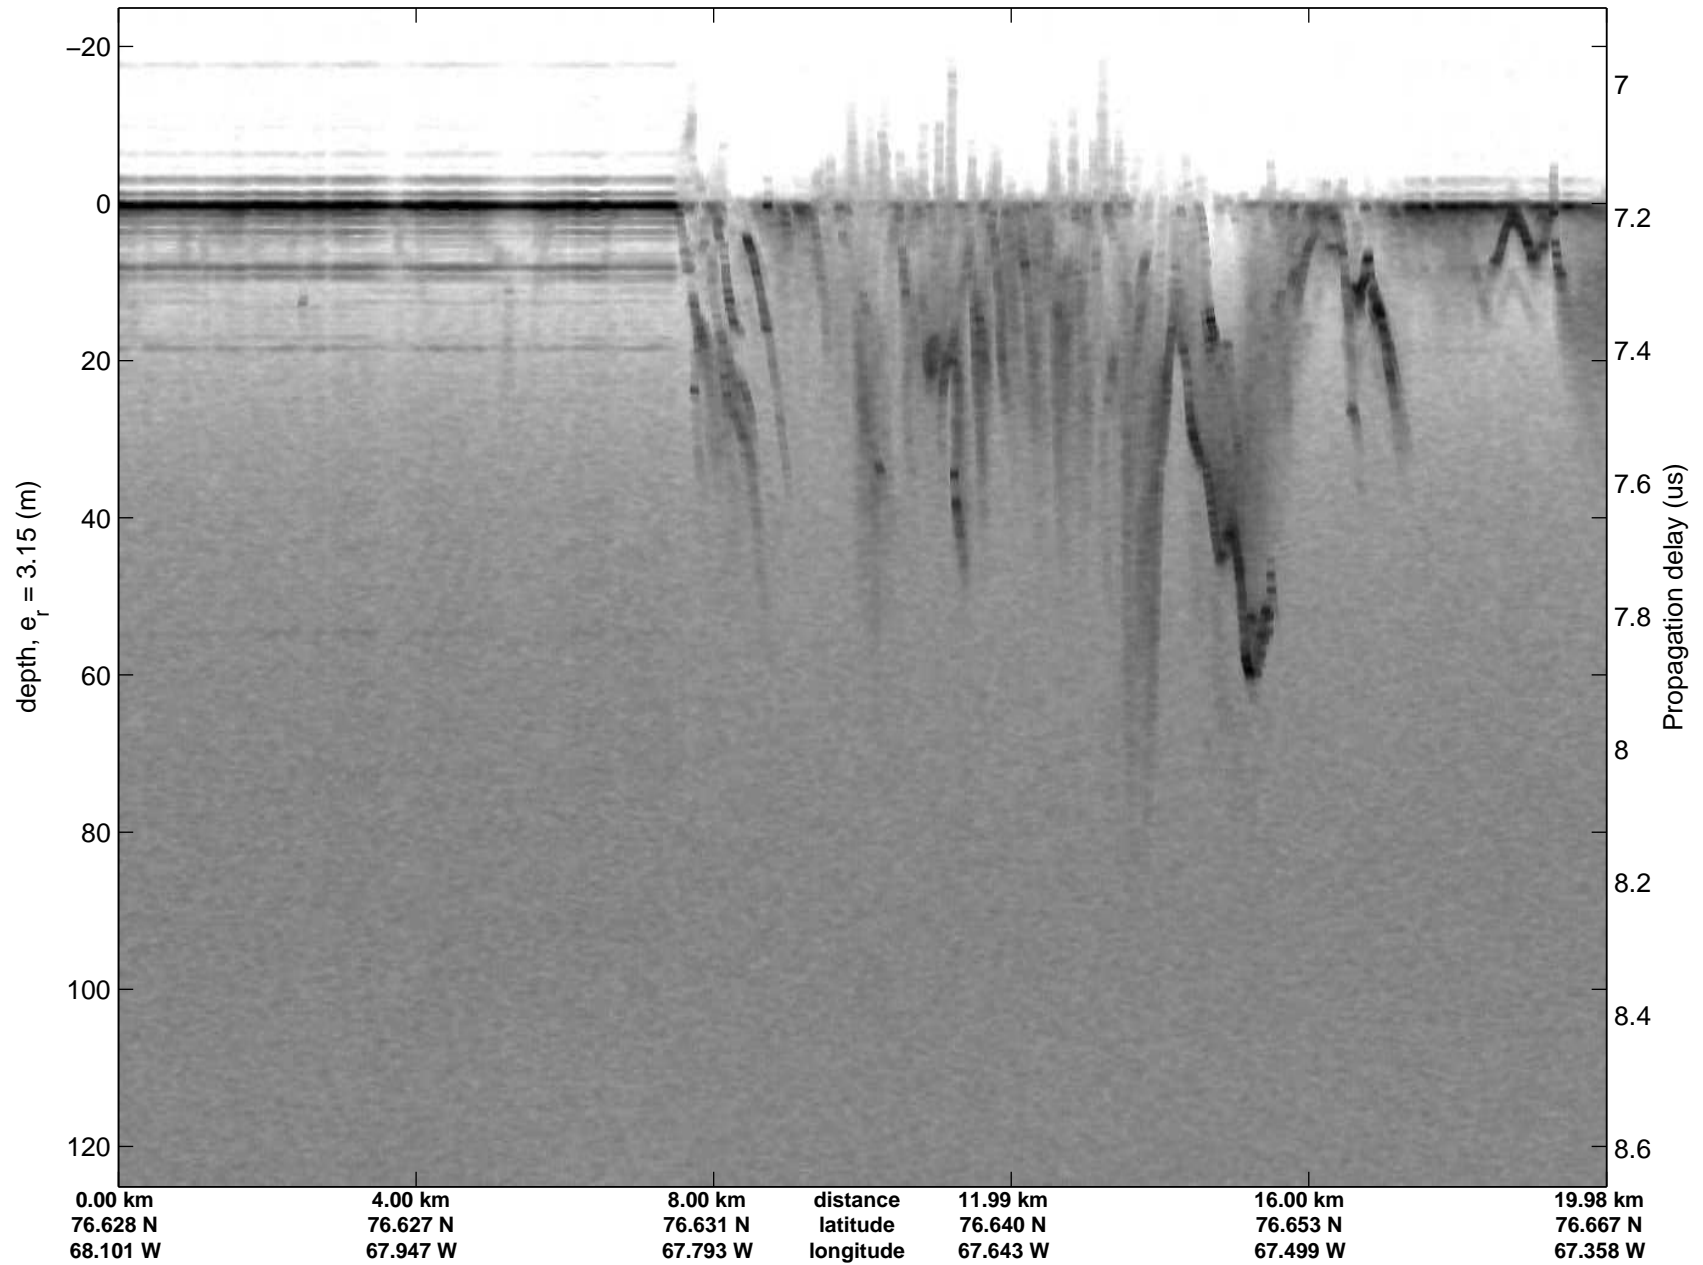

Polar Stereograph 70N/-45E

accum2 2014_Greenland_P3: "Northwest Glaciers 01" 20140426_01_001: 12:04:03.0 to 12:06:51.1 GPS

accum2 2014_Greenland_P3: "Northwest Glaciers 01" 20140426_01_001: 12:04:03.0 to 12:06:51.1 GPS

Polar Stereograph 70N/-45E

accum2 2014_Greenland_P3: "Northwest Glaciers 01" 20140426_01_002: 12:06:51.2 to 12:09:27.8 GPS

accum2 2014_Greenland_P3: "Northwest Glaciers 01" 20140426_01_002: 12:06:51.2 to 12:09:27.8 GPS

Polar Stereograph 70N/-45E

accum2 2014_Greenland_P3: "Northwest Glaciers 01" 20140426_01_003: 12:09:27.9 to 12:12:06.3 GPS

accum2 2014_Greenland_P3: "Northwest Glaciers 01" 20140426_01_003: 12:09:27.9 to 12:12:06.3 GPS