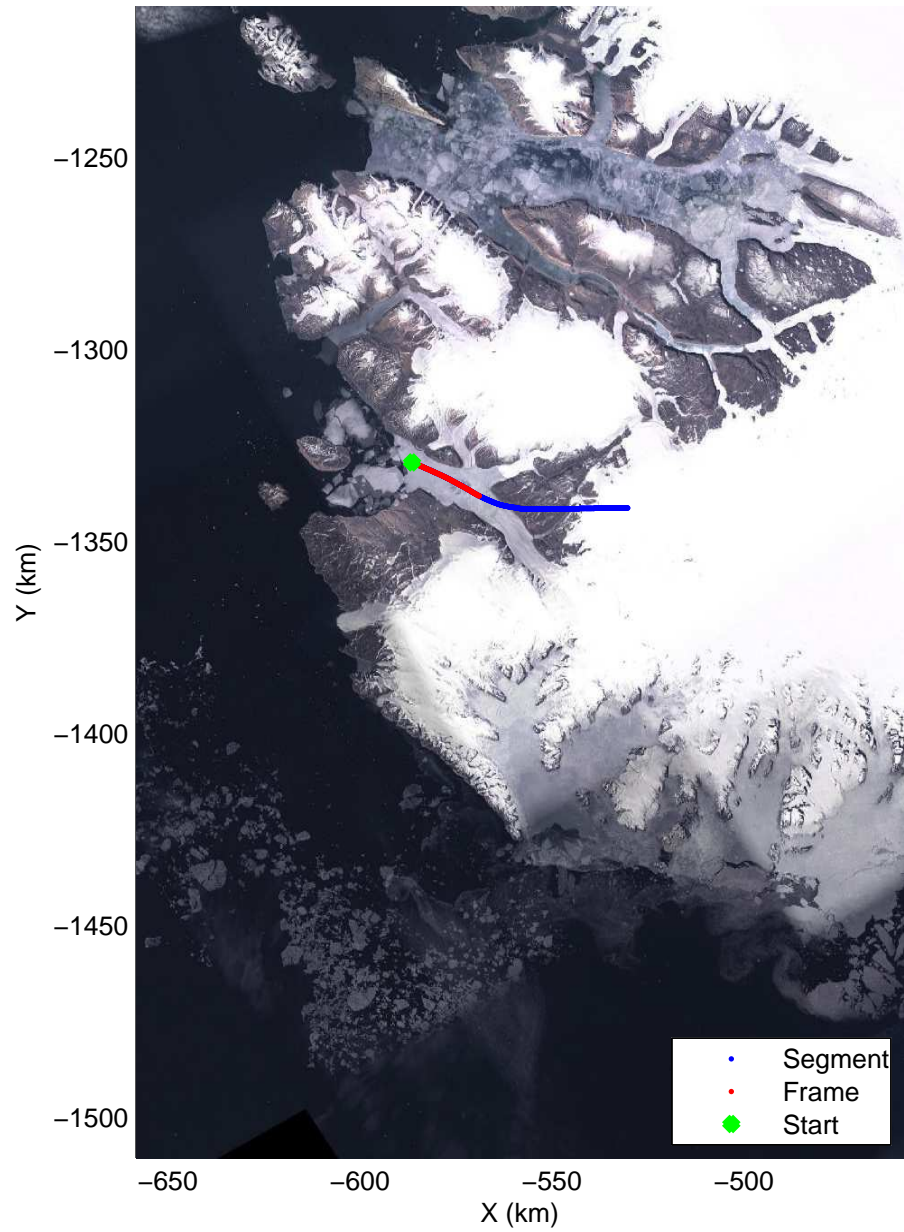

Polar Stereograph 70N/-45E

accum2 2014_Greenland_P3: "Northwest Glaciers 01" 20140426_01_001: 12:04:03.0 to 12:06:51.1 GPS

accum2 2014_Greenland_P3: "Northwest Glaciers 01" 20140426_01_001: 12:04:03.0 to 12:06:51.1 GPS

Polar Stereograph 70N/-45E

accum2 2014_Greenland_P3: "Northwest Glaciers 01" 20140426_01_002: 12:06:51.2 to 12:09:27.8 GPS

accum2 2014_Greenland_P3: "Northwest Glaciers 01" 20140426_01_002: 12:06:51.2 to 12:09:27.8 GPS

Polar Stereograph 70N/-45E

accum2 2014_Greenland_P3: "Northwest Glaciers 01" 20140426_01_003: 12:09:27.9 to 12:12:06.3 GPS

accum2 2014_Greenland_P3: "Northwest Glaciers 01" 20140426_01_003: 12:09:27.9 to 12:12:06.3 GPS