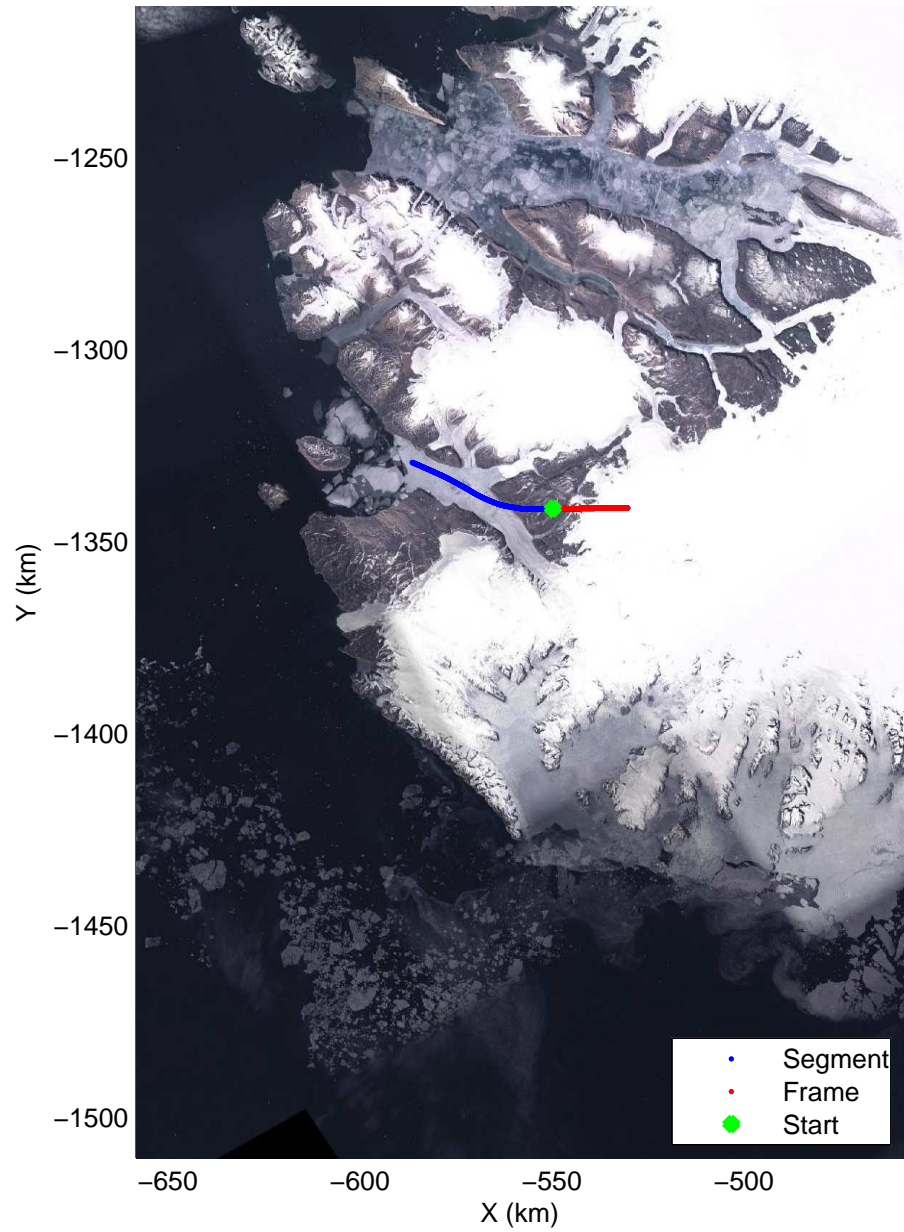

Polar Stereograph 70N/-45E

accum2 2014_Greenland_P3: "Northwest Glaciers 01" 20140426_01_001: 12:04:03.0 to 12:06:51.1 GPS

accum2 2014_Greenland_P3: "Northwest Glaciers 01" 20140426_01_001: 12:04:03.0 to 12:06:51.1 GPS

Polar Stereograph 70N/-45E

accum2 2014_Greenland_P3: "Northwest Glaciers 01" 20140426_01_002: 12:06:51.2 to 12:09:27.8 GPS

accum2 2014_Greenland_P3: "Northwest Glaciers 01" 20140426_01_002: 12:06:51.2 to 12:09:27.8 GPS

Polar Stereograph 70N/-45E

accum2 2014_Greenland_P3: "Northwest Glaciers 01" 20140426_01_003: 12:09:27.9 to 12:12:06.3 GPS

accum2 2014_Greenland_P3: "Northwest Glaciers 01" 20140426_01_003: 12:09:27.9 to 12:12:06.3 GPS