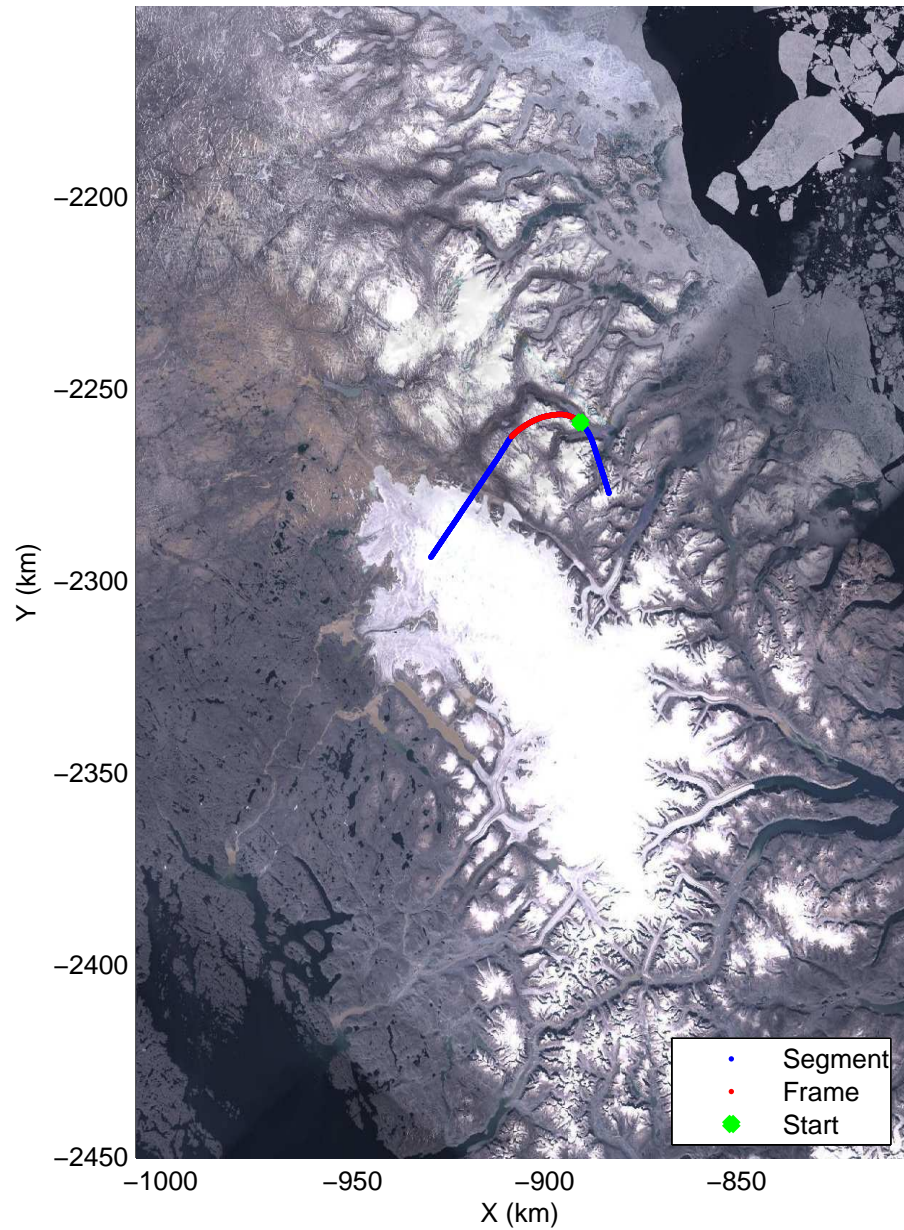

Polar Stereograph 70N/-45E

accum2 2014_Greenland_P3: "Baffin 02" 20140423_04_001: 13:58:12.8 to 14:00:39.1 GPS

accum2 2014_Greenland_P3: "Baffin 02" 20140423_04_001: 13:58:12.8 to 14:00:39.1 GPS

Polar Stereograph 70N/-45E

accum2 2014_Greenland_P3: "Baffin 02" 20140423_04_002: 14:00:39.3 to 14:03:19.4 GPS

accum2 2014_Greenland_P3: "Baffin 02" 20140423_04_002: 14:00:39.3 to 14:03:19.4 GPS

Polar Stereograph 70N/-45E

accum2 2014_Greenland_P3: "Baffin 02" 20140423_04_003: 14:03:19.6 to 14:06:01.2 GPS

accum2 2014_Greenland_P3: "Baffin 02" 20140423_04_003: 14:03:19.6 to 14:06:01.2 GPS

Polar Stereograph 70N/-45E

accum2 2014_Greenland_P3: "Baffin 02" 20140423_04_004: 14:06:01.4 to 14:08:28.8 GPS

accum2 2014_Greenland_P3: "Baffin 02" 20140423_04_004: 14:06:01.4 to 14:08:28.8 GPS