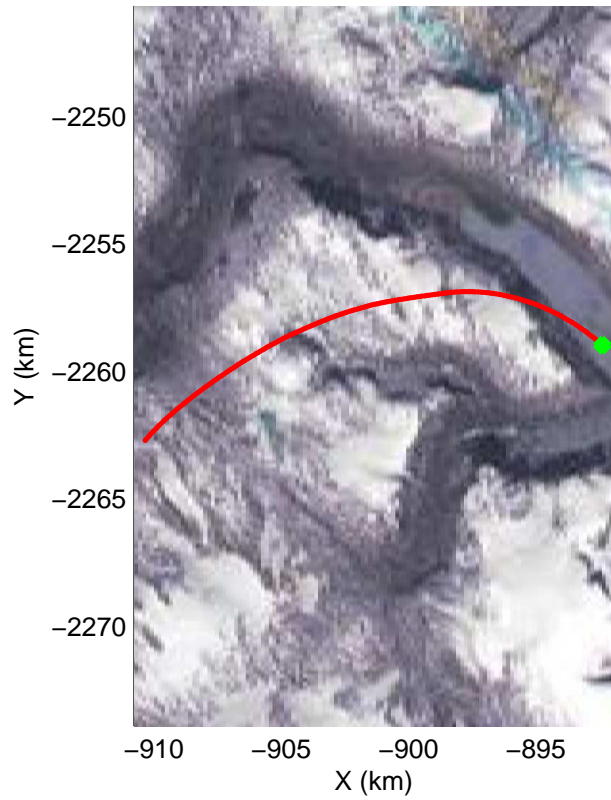

Polar Stereograph 70N/-45E

accum2 2014_Greenland_P3: "Baffin 02" 20140423_04_001: 13:58:12.8 to 14:00:39.1 GPS

accum2 2014_Greenland_P3: "Baffin 02" 20140423_04_001: 13:58:12.8 to 14:00:39.1 GPS

Polar Stereograph 70N/-45E

accum2 2014_Greenland_P3: "Baffin 02" 20140423_04_002: 14:00:39.3 to 14:03:19.4 GPS

accum2 2014_Greenland_P3: "Baffin 02" 20140423_04_002: 14:00:39.3 to 14:03:19.4 GPS

Polar Stereograph 70N/-45E

accum2 2014_Greenland_P3: "Baffin 02" 20140423_04_003: 14:03:19.6 to 14:06:01.2 GPS

accum2 2014_Greenland_P3: "Baffin 02" 20140423_04_003: 14:03:19.6 to 14:06:01.2 GPS

Polar Stereograph 70N/-45E

accum2 2014_Greenland_P3: "Baffin 02" 20140423_04_004: 14:06:01.4 to 14:08:28.8 GPS

accum2 2014_Greenland_P3: "Baffin 02" 20140423_04_004: 14:06:01.4 to 14:08:28.8 GPS