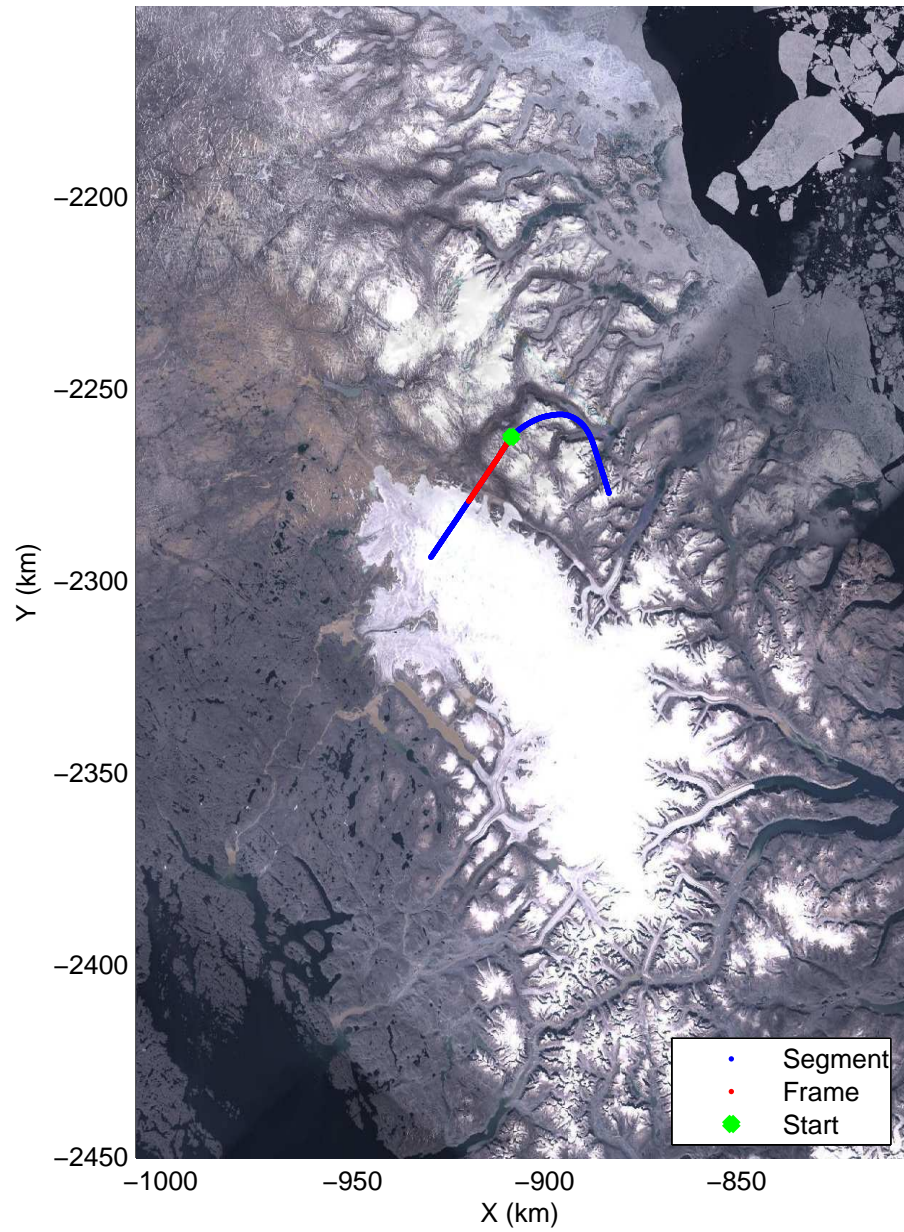

Polar Stereograph 70N/-45E

accum2 2014_Greenland_P3: "Baffin 02" 20140423_04_001: 13:58:12.8 to 14:00:39.1 GPS

accum2 2014_Greenland_P3: "Baffin 02" 20140423_04_001: 13:58:12.8 to 14:00:39.1 GPS

Polar Stereograph 70N/-45E

accum2 2014_Greenland_P3: "Baffin 02" 20140423_04_002: 14:00:39.3 to 14:03:19.4 GPS

accum2 2014_Greenland_P3: "Baffin 02" 20140423_04_002: 14:00:39.3 to 14:03:19.4 GPS

Polar Stereograph 70N/-45E

accum2 2014_Greenland_P3: "Baffin 02" 20140423_04_003: 14:03:19.6 to 14:06:01.2 GPS

accum2 2014_Greenland_P3: "Baffin 02" 20140423_04_003: 14:03:19.6 to 14:06:01.2 GPS

Polar Stereograph 70N/-45E

accum2 2014_Greenland_P3: "Baffin 02" 20140423_04_004: 14:06:01.4 to 14:08:28.8 GPS

accum2 2014_Greenland_P3: "Baffin 02" 20140423_04_004: 14:06:01.4 to 14:08:28.8 GPS