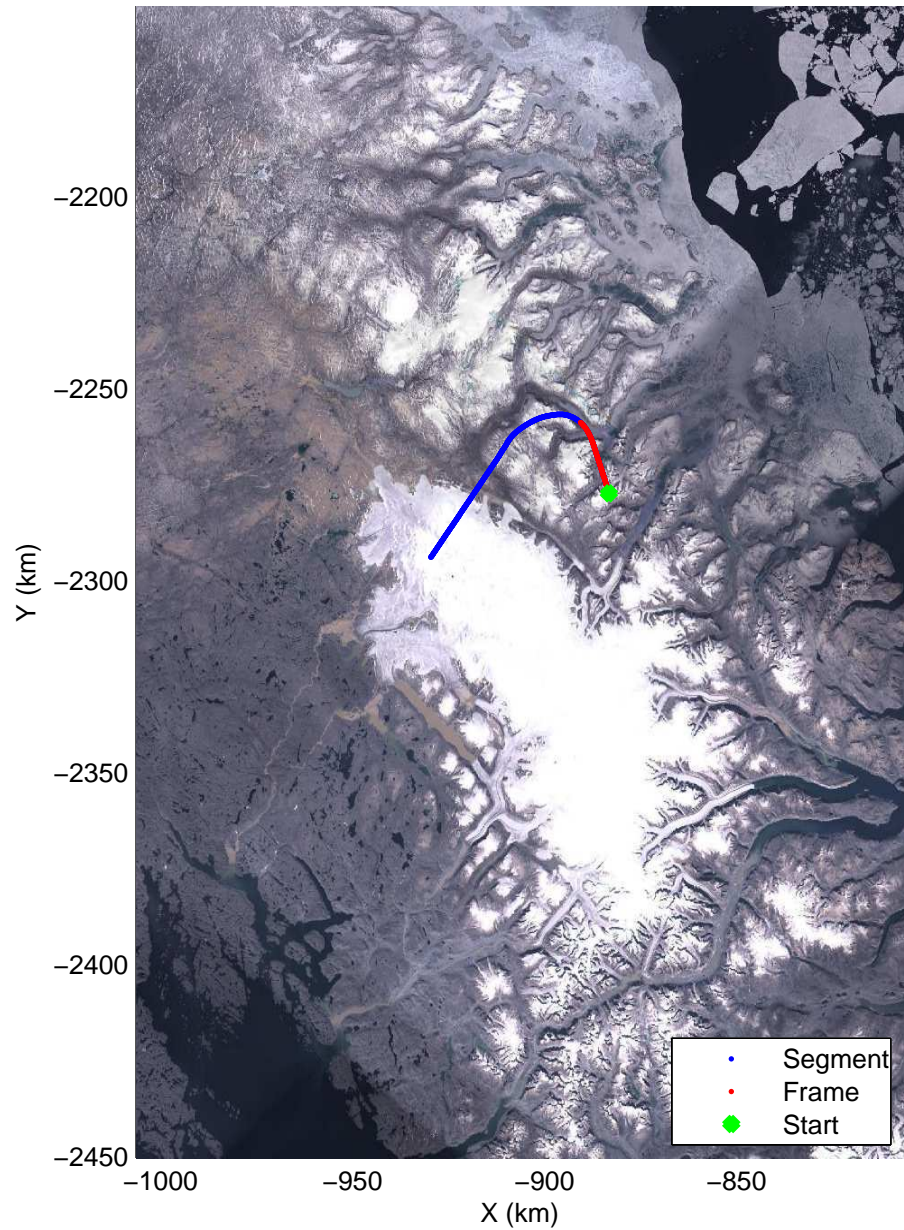

Polar Stereograph 70N/-45E

accum2 2014_Greenland_P3: "Baffin 02" 20140423_04_001: 13:58:12.8 to 14:00:39.1 GPS

accum2 2014_Greenland_P3: "Baffin 02" 20140423_04_001: 13:58:12.8 to 14:00:39.1 GPS

Polar Stereograph 70N/-45E

accum2 2014_Greenland_P3: "Baffin 02" 20140423_04_002: 14:00:39.3 to 14:03:19.4 GPS

accum2 2014_Greenland_P3: "Baffin 02" 20140423_04_002: 14:00:39.3 to 14:03:19.4 GPS

Polar Stereograph 70N/-45E

accum2 2014_Greenland_P3: "Baffin 02" 20140423_04_003: 14:03:19.6 to 14:06:01.2 GPS

accum2 2014_Greenland_P3: "Baffin 02" 20140423_04_003: 14:03:19.6 to 14:06:01.2 GPS

Polar Stereograph 70N/-45E

accum2 2014_Greenland_P3: "Baffin 02" 20140423_04_004: 14:06:01.4 to 14:08:28.8 GPS

accum2 2014_Greenland_P3: "Baffin 02" 20140423_04_004: 14:06:01.4 to 14:08:28.8 GPS