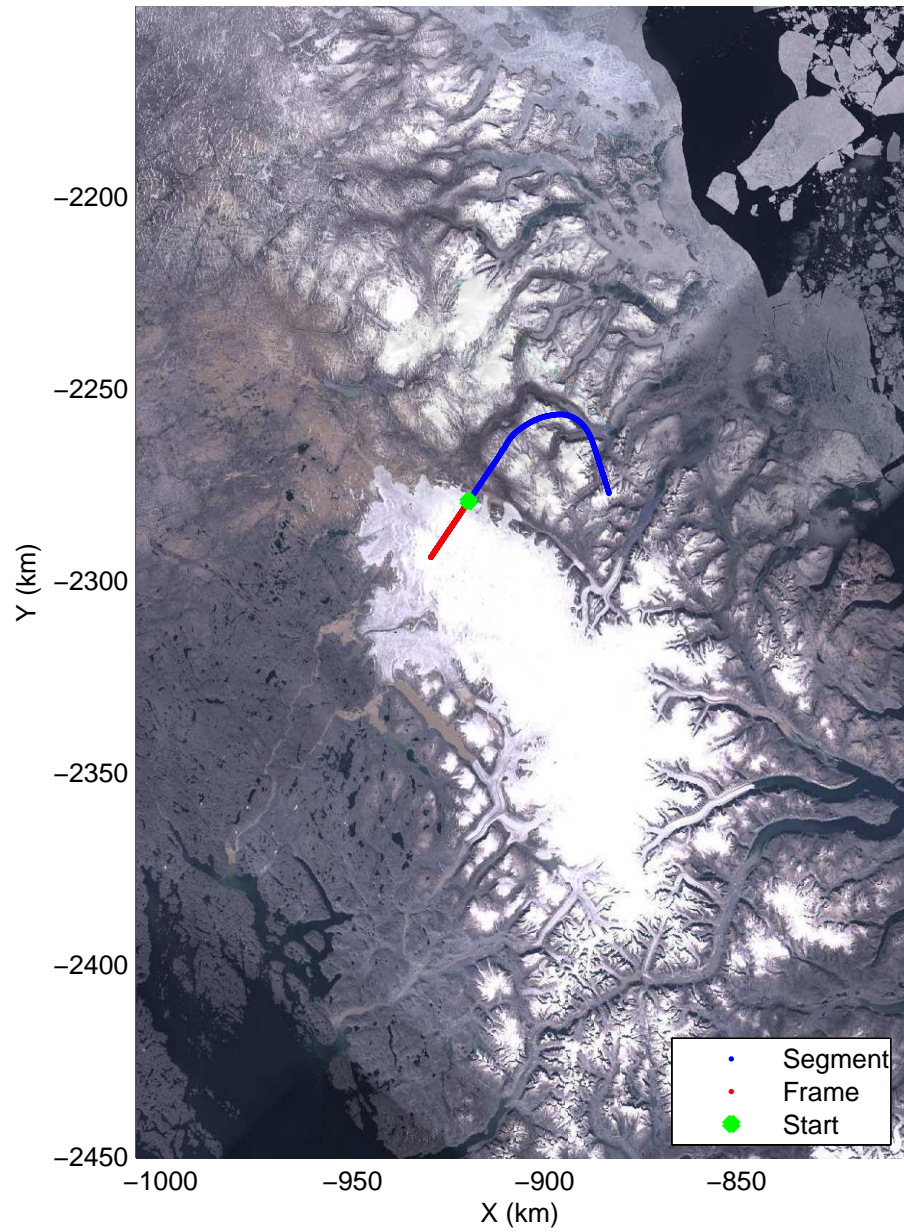

Polar Stereograph 70N/-45E

accum2 2014_Greenland_P3: "Baffin 02" 20140423_04_001: 13:58:12.8 to 14:00:39.1 GPS

accum2 2014_Greenland_P3: "Baffin 02" 20140423_04_001: 13:58:12.8 to 14:00:39.1 GPS

Polar Stereograph 70N/-45E

accum2 2014_Greenland_P3: "Baffin 02" 20140423_04_002: 14:00:39.3 to 14:03:19.4 GPS

accum2 2014_Greenland_P3: "Baffin 02" 20140423_04_002: 14:00:39.3 to 14:03:19.4 GPS

Polar Stereograph 70N/-45E

accum2 2014_Greenland_P3: "Baffin 02" 20140423_04_003: 14:03:19.6 to 14:06:01.2 GPS

accum2 2014_Greenland_P3: "Baffin 02" 20140423_04_003: 14:03:19.6 to 14:06:01.2 GPS

Polar Stereograph 70N/-45E

accum2 2014_Greenland_P3: "Baffin 02" 20140423_04_004: 14:06:01.4 to 14:08:28.8 GPS

accum2 2014_Greenland_P3: "Baffin 02" 20140423_04_004: 14:06:01.4 to 14:08:28.8 GPS