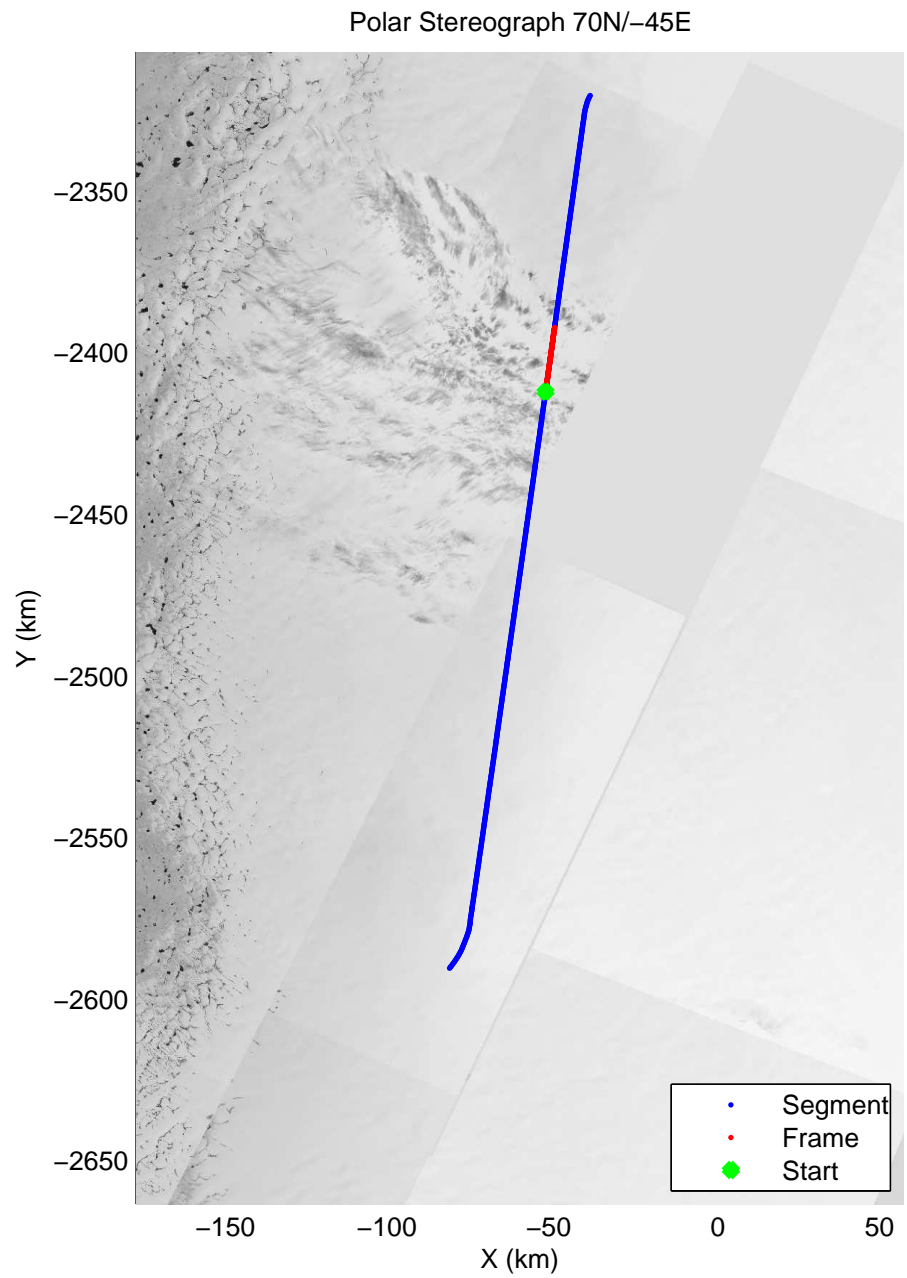

accum2 2014\_Greenland\_P3: "IceSat-2 Central" 20140416\_02\_008: 13:23:38.0 to 13:26:00.3 GPS

accum2 2014\_Greenland\_P3: "IceSat-2 Central" 20140416\_02\_009: 13:26:00.5 to 13:28:21.5 GPS

accum2 2014\_Greenland\_P3: "IceSat-2 Central" 20140416\_02\_009: 13:26:00.5 to 13:28:21.5 GPS