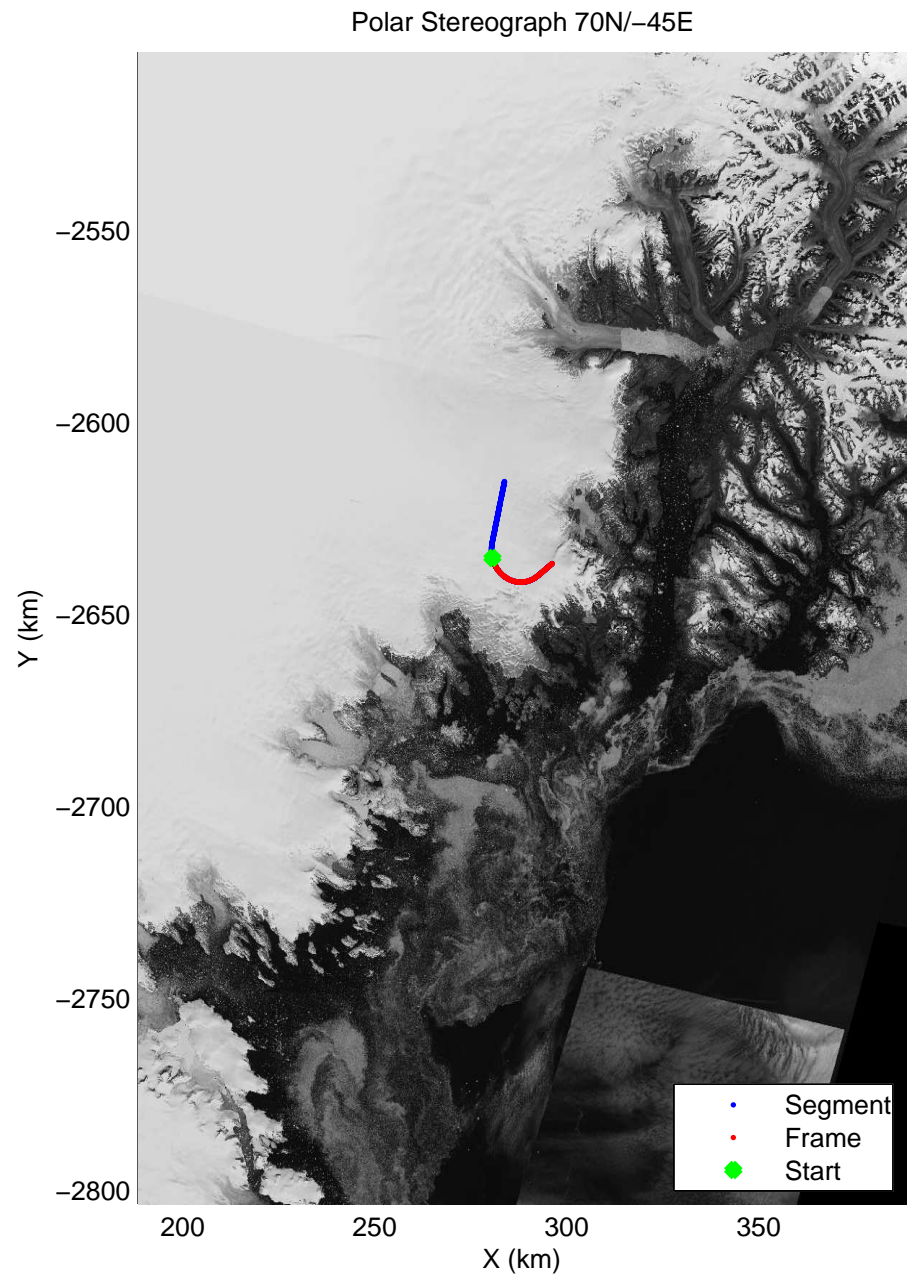

Polar Stereograph 70N/-45E

accum2 2014_Greenland_P3: "OSU Clusters" 20140412_15_001: 15:28:30.4 to 15:30:53.6 GPS

accum2 2014_Greenland_P3: "OSU Clusters" 20140412_15_001: 15:28:30.4 to 15:30:53.6 GPS

accum2 2014_Greenland_P3: "OSU Clusters" 20140412_15_002: 15:30:53.7 to 15:33:21.6 GPS

accum2 2014_Greenland_P3: "OSU Clusters" 20140412_15_002: 15:30:53.7 to 15:33:21.6 GPS