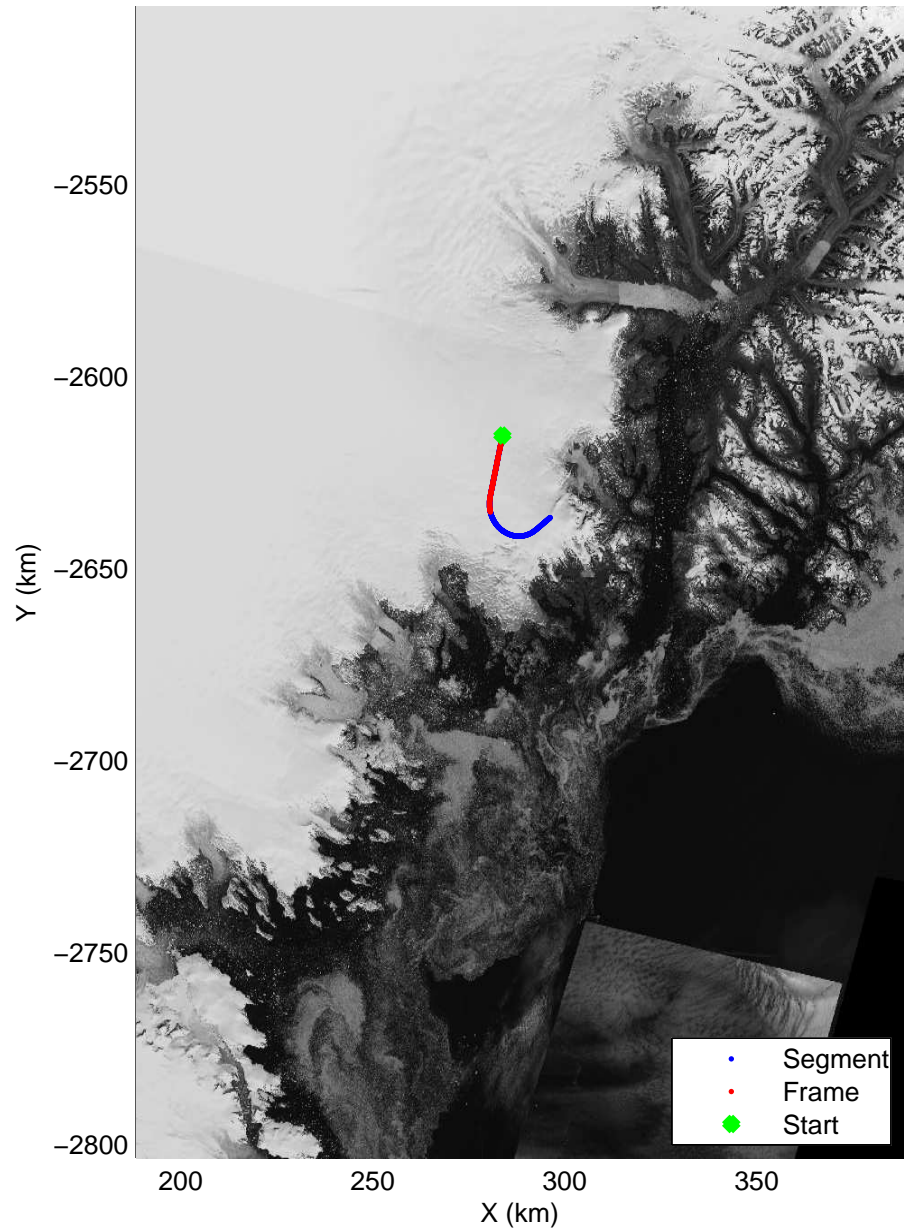

Polar Stereograph 70N/-45E

accum2 2014_Greenland_P3: "OSU Clusters" 20140412_15_001: 15:28:30.4 to 15:30:53.6 GPS

accum2 2014_Greenland_P3: "OSU Clusters" 20140412_15_001: 15:28:30.4 to 15:30:53.6 GPS

accum2 2014_Greenland_P3: "OSU Clusters" 20140412_15_002: 15:30:53.7 to 15:33:21.6 GPS

accum2 2014_Greenland_P3: "OSU Clusters" 20140412_15_002: 15:30:53.7 to 15:33:21.6 GPS