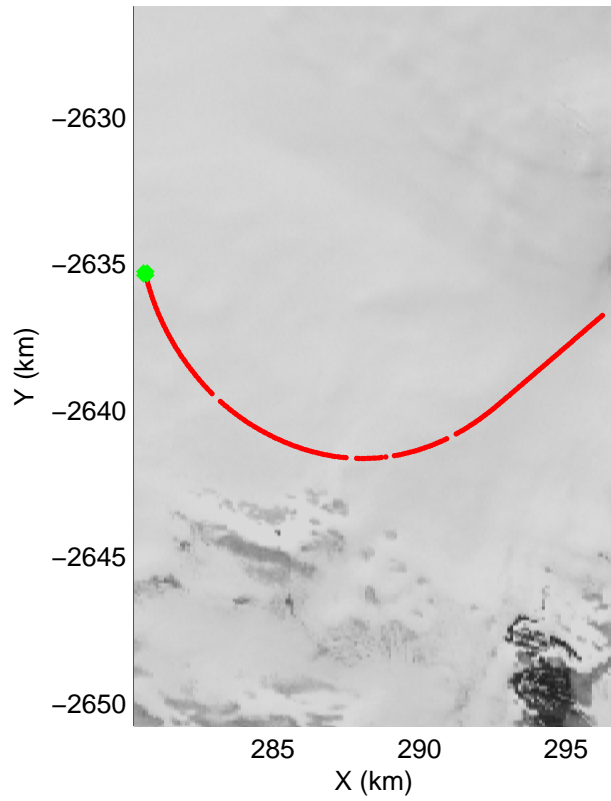

Polar Stereograph 70N/-45E

accum2 2014_Greenland_P3: "OSU Clusters" 20140412_15_001: 15:28:30.4 to 15:30:53.6 GPS

accum2 2014_Greenland_P3: "OSU Clusters" 20140412_15_001: 15:28:30.4 to 15:30:53.6 GPS

accum2 2014_Greenland_P3: "OSU Clusters" 20140412_15_002: 15:30:53.7 to 15:33:21.6 GPS

accum2 2014_Greenland_P3: "OSU Clusters" 20140412_15_002: 15:30:53.7 to 15:33:21.6 GPS