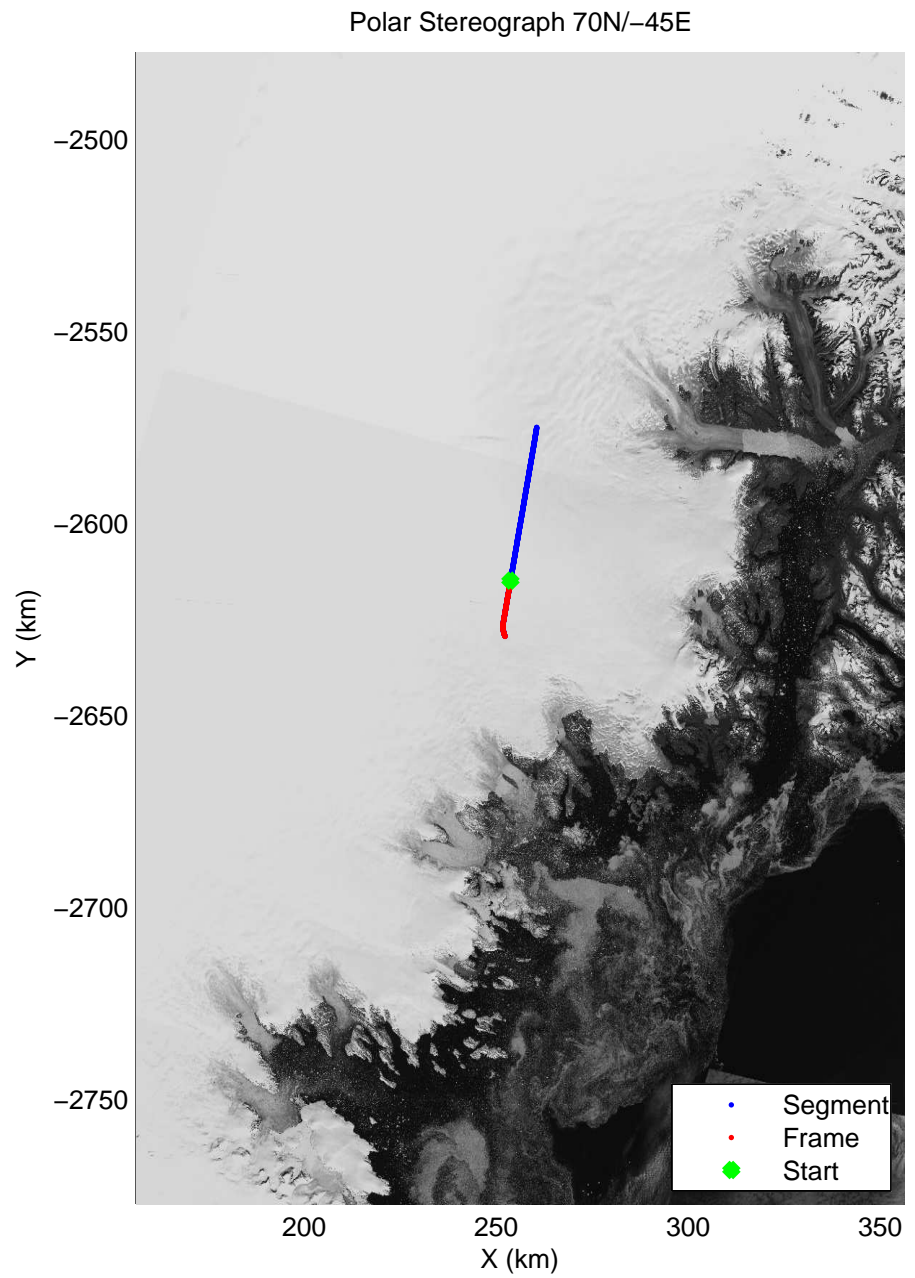

Polar Stereograph 70N/-45E

accum2 2014_Greenland_P3: "OSU Clusters" 20140412_13_001: 14:49:41.1 to 14:52:09.0 GPS

accum2 2014_Greenland_P3: "OSU Clusters" 20140412_13_001: 14:49:41.1 to 14:52:09.0 GPS

Polar Stereograph 70N/-45E

accum2 2014_Greenland_P3: "OSU Clusters" 20140412_13_002: 14:52:09.2 to 14:54:43.4 GPS

accum2 2014_Greenland_P3: "OSU Clusters" 20140412_13_002: 14:52:09.2 to 14:54:43.4 GPS

accum2 2014_Greenland_P3: "OSU Clusters" 20140412_13_003: 14:54:43.7 to 14:56:31.6 GPS

accum2 2014_Greenland_P3: "OSU Clusters" 20140412_13_003: 14:54:43.7 to 14:56:31.6 GPS