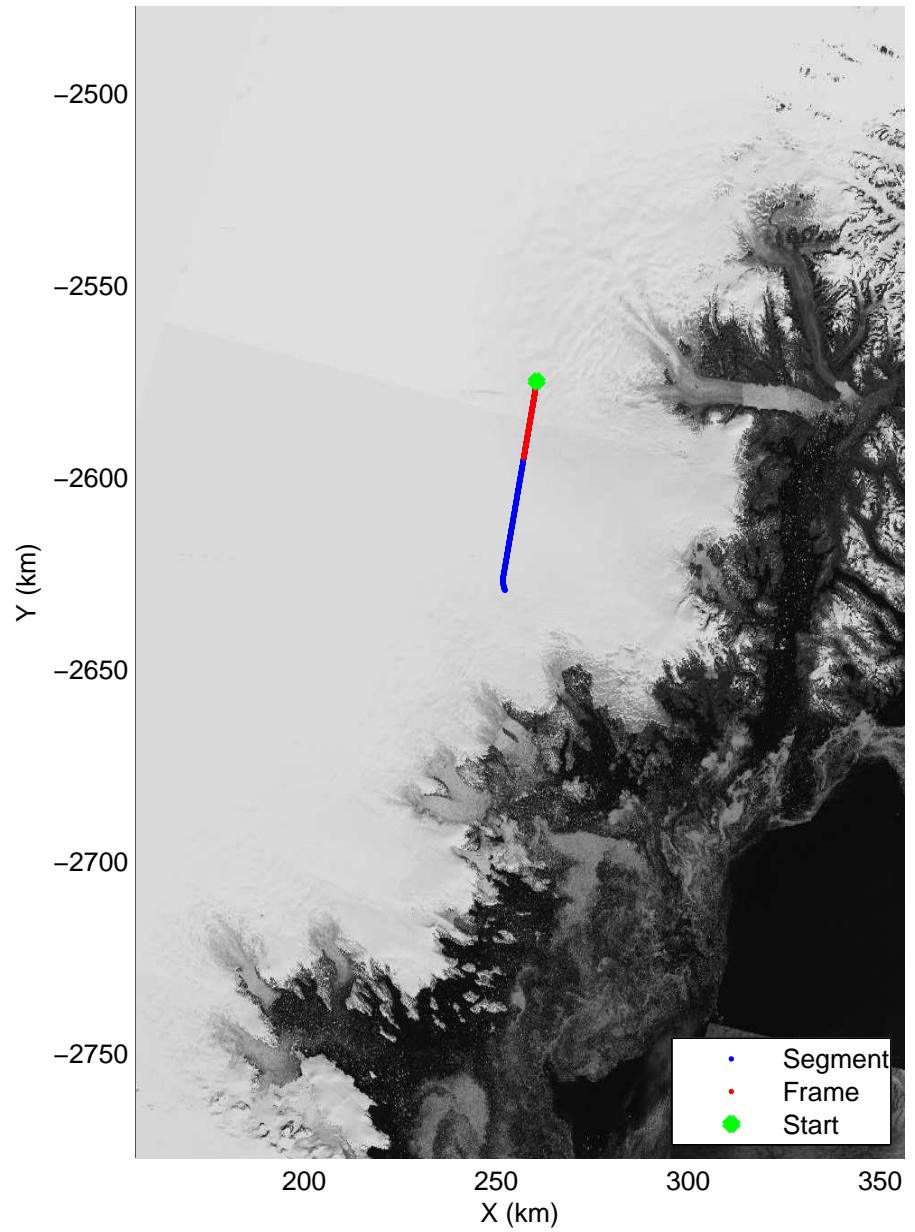

Polar Stereograph 70N/-45E

accum2 2014_Greenland_P3: "OSU Clusters" 20140412_13_001: 14:49:41.1 to 14:52:09.0 GPS

accum2 2014_Greenland_P3: "OSU Clusters" 20140412_13_001: 14:49:41.1 to 14:52:09.0 GPS

Polar Stereograph 70N/-45E

accum2 2014_Greenland_P3: "OSU Clusters" 20140412_13_002: 14:52:09.2 to 14:54:43.4 GPS

accum2 2014_Greenland_P3: "OSU Clusters" 20140412_13_002: 14:52:09.2 to 14:54:43.4 GPS

accum2 2014_Greenland_P3: "OSU Clusters" 20140412_13_003: 14:54:43.7 to 14:56:31.6 GPS

accum2 2014_Greenland_P3: "OSU Clusters" 20140412_13_003: 14:54:43.7 to 14:56:31.6 GPS