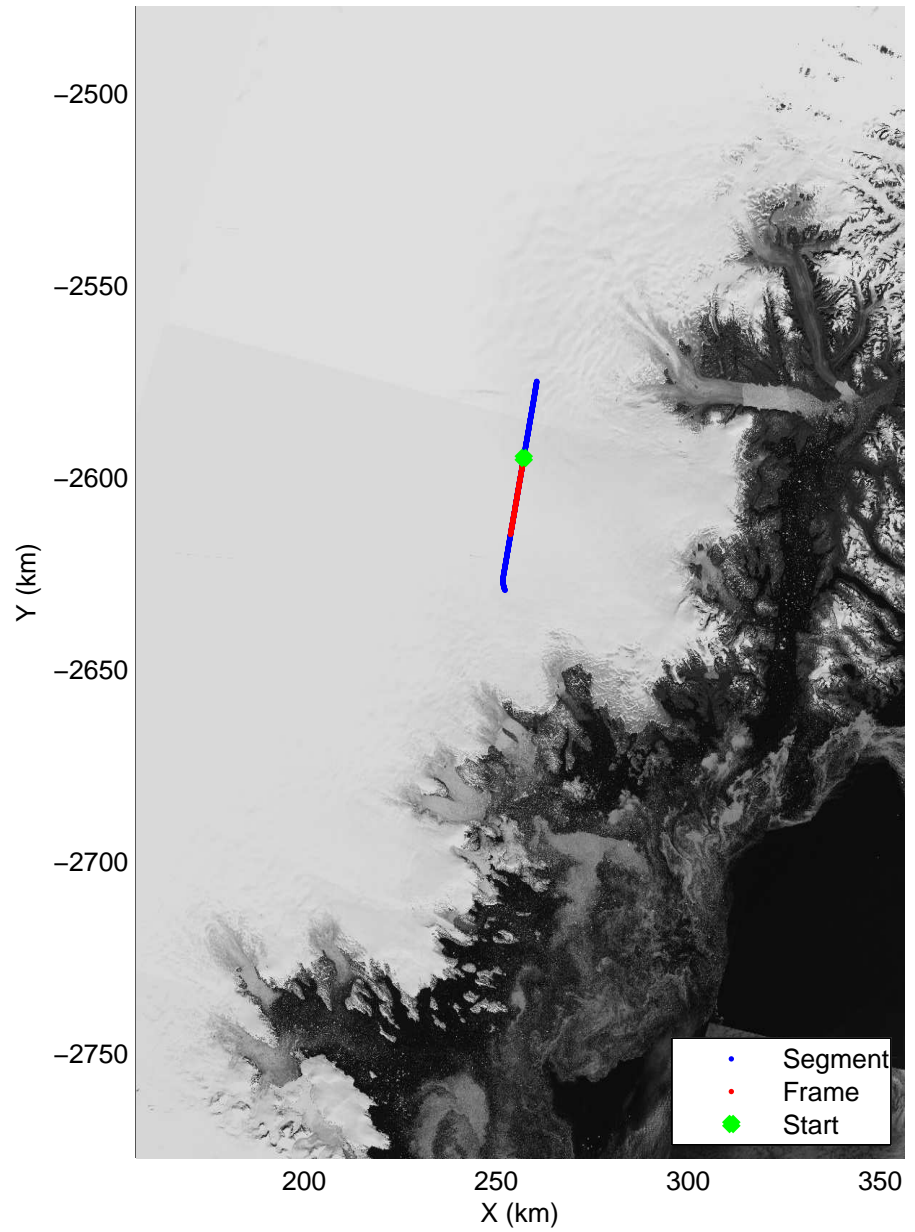

Polar Stereograph 70N/-45E

accum2 2014_Greenland_P3: "OSU Clusters" 20140412_13_001: 14:49:41.1 to 14:52:09.0 GPS

accum2 2014_Greenland_P3: "OSU Clusters" 20140412_13_001: 14:49:41.1 to 14:52:09.0 GPS

Polar Stereograph 70N/-45E

accum2 2014_Greenland_P3: "OSU Clusters" 20140412_13_002: 14:52:09.2 to 14:54:43.4 GPS

accum2 2014_Greenland_P3: "OSU Clusters" 20140412_13_002: 14:52:09.2 to 14:54:43.4 GPS

accum2 2014_Greenland_P3: "OSU Clusters" 20140412_13_003: 14:54:43.7 to 14:56:31.6 GPS

accum2 2014_Greenland_P3: "OSU Clusters" 20140412_13_003: 14:54:43.7 to 14:56:31.6 GPS