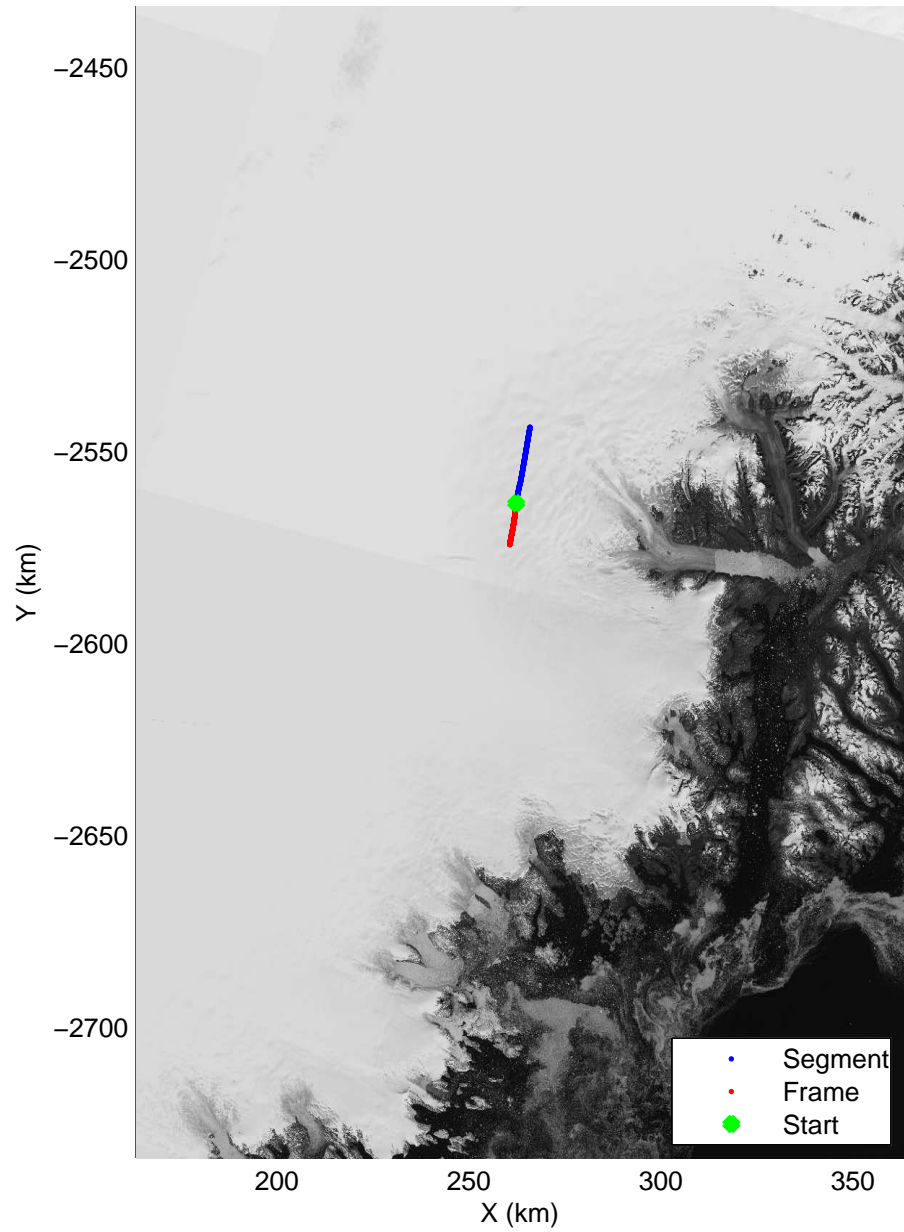

accum2 2014_Greenland_P3: "OSU Clusters" 20140412_12_001: 14:45:58.8 to 14:48:19.0 GPS

accum2 2014_Greenland_P3: "OSU Clusters" 20140412_12_001: 14:45:58.8 to 14:48:19.0 GPS

Polar Stereograph 70N/-45E

accum2 2014_Greenland_P3: "OSU Clusters" 20140412_12_002: 14:48:19.2 to 14:49:36.0 GPS

accum2 2014_Greenland_P3: "OSU Clusters" 20140412_12_002: 14:48:19.2 to 14:49:36.0 GPS