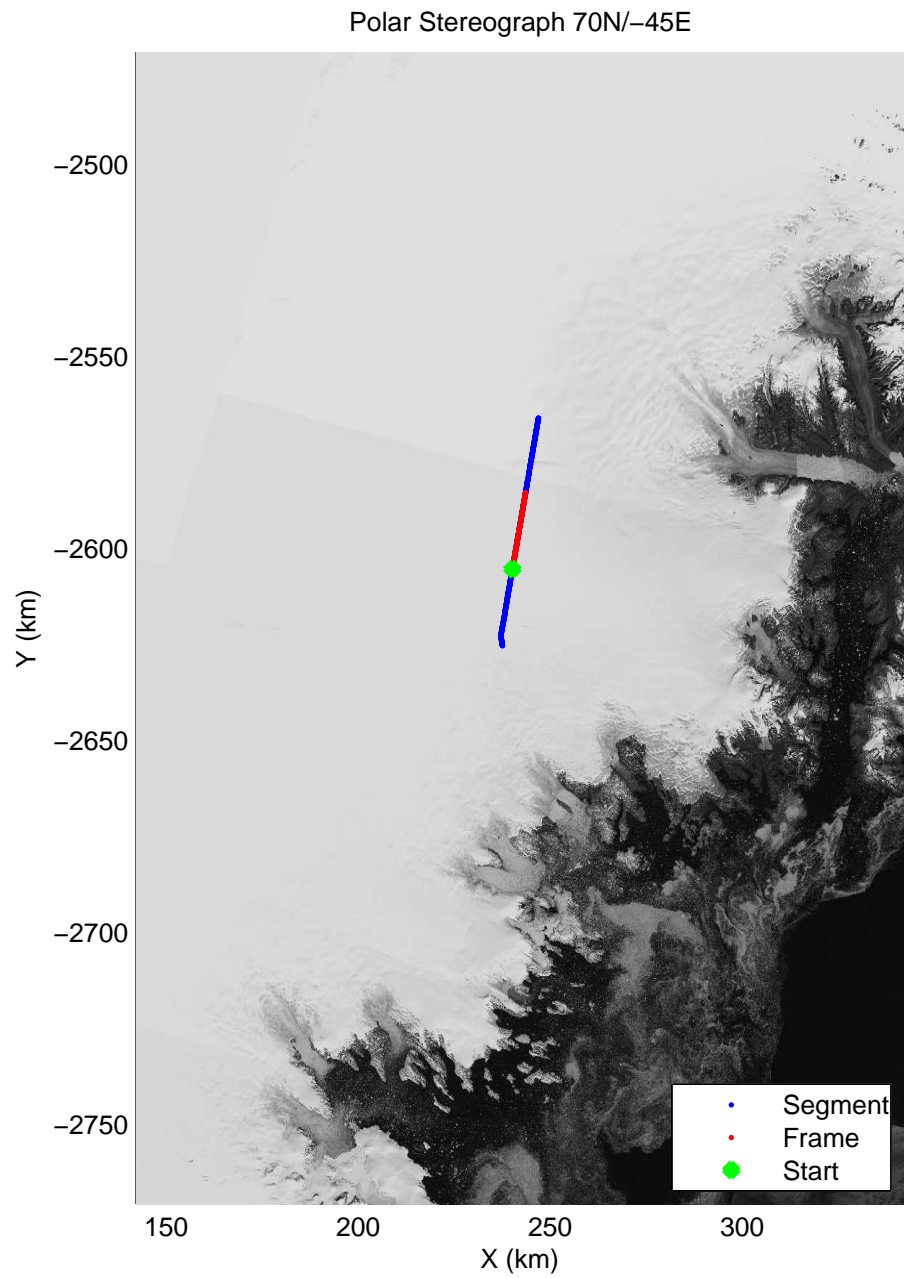

accum2 2014\_Greenland\_P3: "OSU Clusters" 20140412\_11\_001: 14:10:35.9 to 14:12:57.4 GPS

accum2 2014\_Greenland\_P3: "OSU Clusters" 20140412\_11\_001: 14:10:35.9 to 14:12:57.4 GPS

accum2 2014\_Greenland\_P3: "OSU Clusters" 20140412\_11\_002: 14:12:57.6 to 14:15:20.0 GPS

accum2 2014\_Greenland\_P3: "OSU Clusters" 20140412\_11\_002: 14:12:57.6 to 14:15:20.0 GPS

Polar Stereograph 70N/-45E

accum2 2014\_Greenland\_P3: "OSU Clusters" 20140412\_11\_003: 14:15:20.1 to 14:17:37.8 GPS