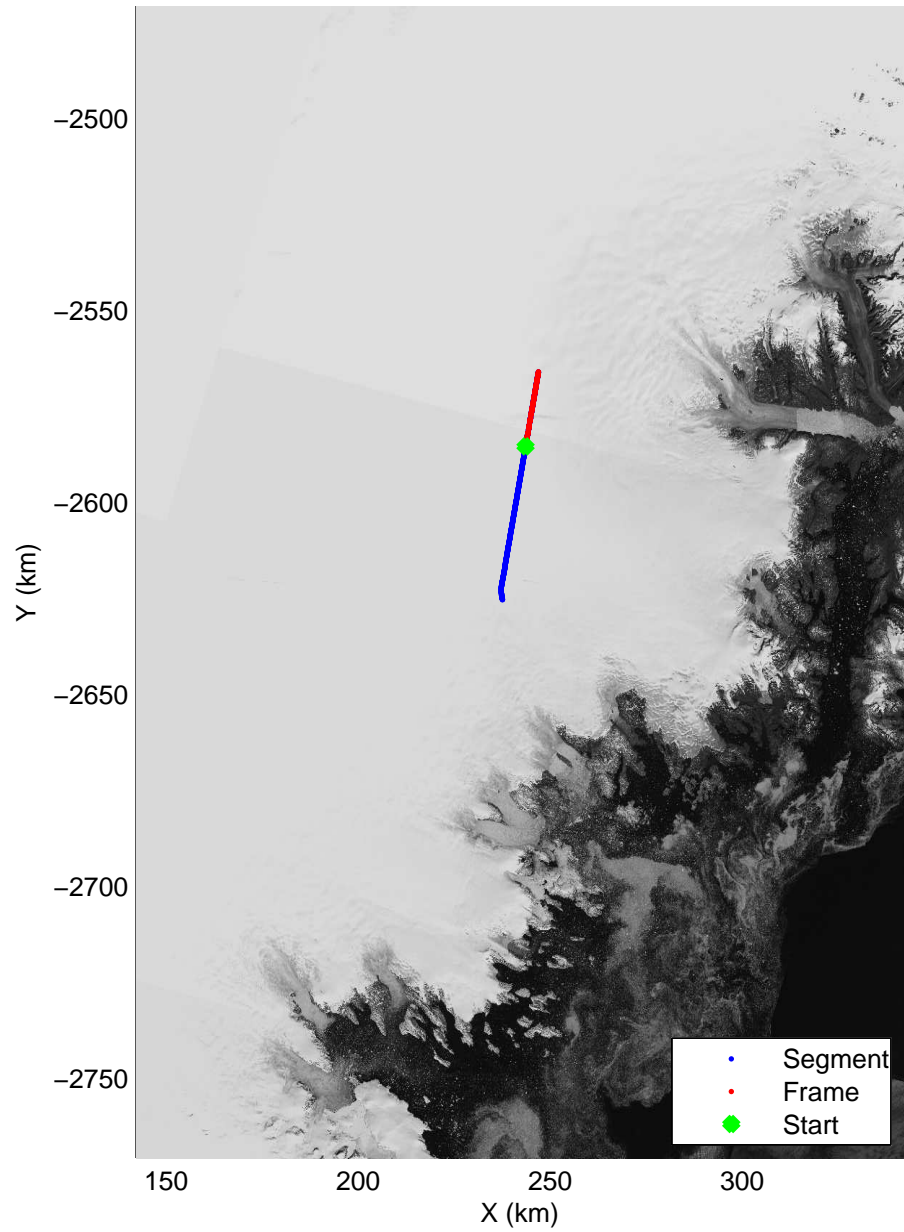

accum2 2014\_Greenland\_P3: "OSU Clusters" 20140412\_11\_001: 14:10:35.9 to 14:12:57.4 GPS

accum2 2014\_Greenland\_P3: "OSU Clusters" 20140412\_11\_001: 14:10:35.9 to 14:12:57.4 GPS

accum2 2014\_Greenland\_P3: "OSU Clusters" 20140412\_11\_002: 14:12:57.6 to 14:15:20.0 GPS

accum2 2014\_Greenland\_P3: "OSU Clusters" 20140412\_11\_002: 14:12:57.6 to 14:15:20.0 GPS

Polar Stereograph 70N/-45E

accum2 2014\_Greenland\_P3: "OSU Clusters" 20140412\_11\_003: 14:15:20.1 to 14:17:37.8 GPS

accum2 2014\_Greenland\_P3: "OSU Clusters" 20140412\_11\_003: 14:15:20.1 to 14:17:37.8 GPS