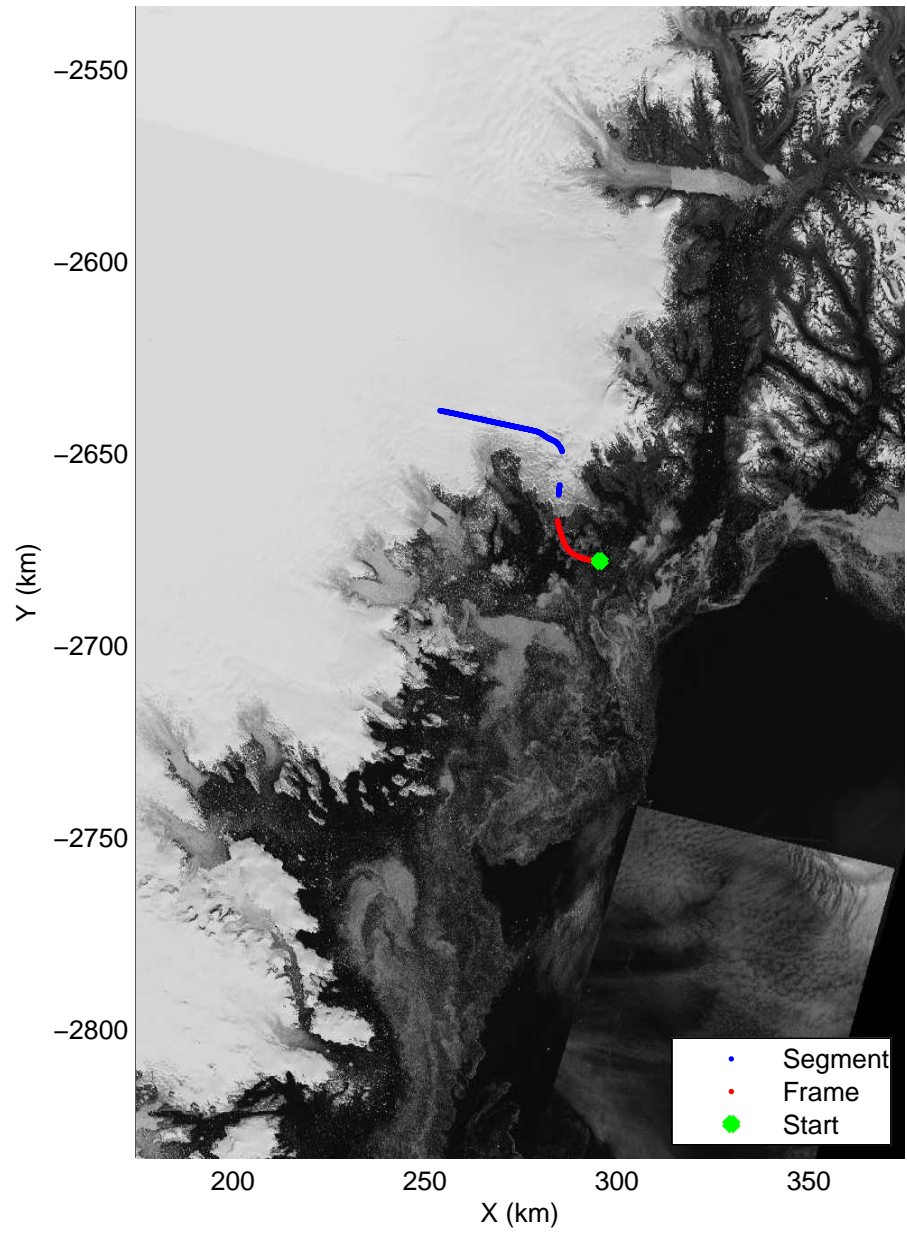

Polar Stereograph 70N/-45E

accum2 2014_Greenland_P3: "OSU Clusters" 20140412_10_001: 13:58:43.5 to 14:00:52.9 GPS

accum2 2014_Greenland_P3: "OSU Clusters" 20140412_10_001: 13:58:43.5 to 14:00:52.9 GPS

Polar Stereograph 70N/-45E

accum2 2014_Greenland_P3: "OSU Clusters" 20140412_10_002: 14:01:45.0 to 14:04:29.8 GPS

accum2 2014_Greenland_P3: "OSU Clusters" 20140412_10_002: 14:01:45.0 to 14:04:29.8 GPS

Polar Stereograph 70N/-45E

accum2 2014_Greenland_P3: "OSU Clusters" 20140412_10_003: 14:04:30.1 to 14:07:42.5 GPS

accum2 2014_Greenland_P3: "OSU Clusters" 20140412_10_003: 14:04:30.1 to 14:07:42.5 GPS