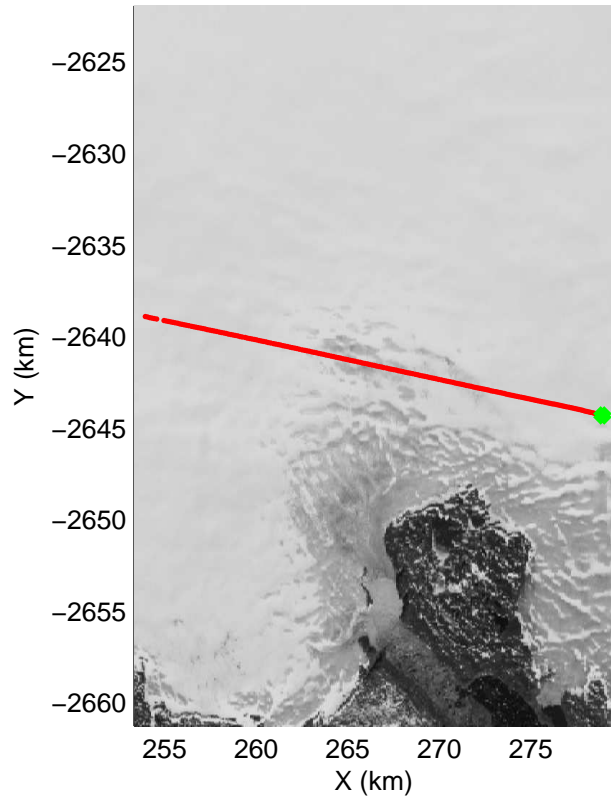

Polar Stereograph 70N/-45E

accum2 2014_Greenland_P3: "OSU Clusters" 20140412_10_001: 13:58:43.5 to 14:00:52.9 GPS

accum2 2014_Greenland_P3: "OSU Clusters" 20140412_10_001: 13:58:43.5 to 14:00:52.9 GPS

Polar Stereograph 70N/-45E

accum2 2014_Greenland_P3: "OSU Clusters" 20140412_10_002: 14:01:45.0 to 14:04:29.8 GPS

accum2 2014_Greenland_P3: "OSU Clusters" 20140412_10_002: 14:01:45.0 to 14:04:29.8 GPS

Polar Stereograph 70N/-45E

accum2 2014_Greenland_P3: "OSU Clusters" 20140412_10_003: 14:04:30.1 to 14:07:42.5 GPS