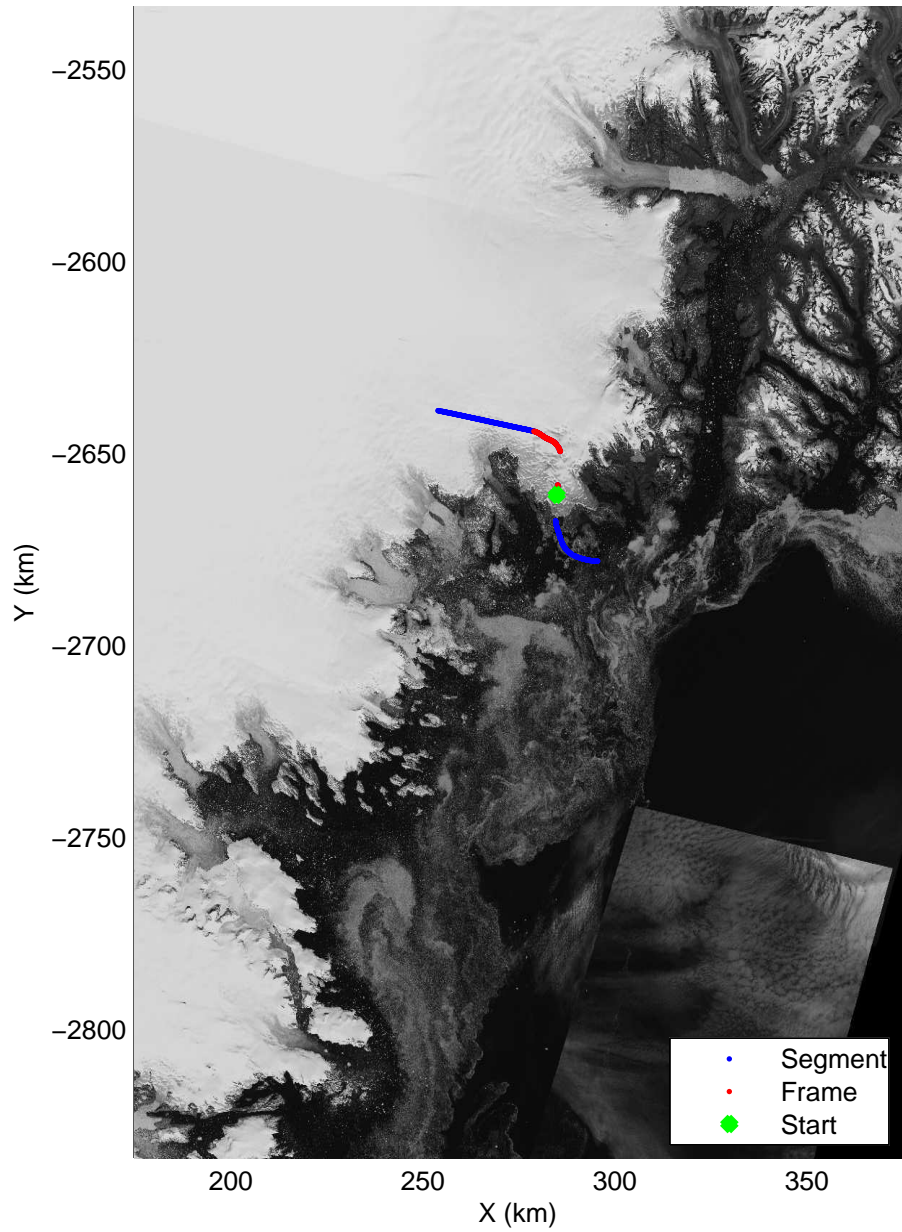

Polar Stereograph 70N/-45E

accum2 2014_Greenland_P3: "OSU Clusters" 20140412_10_001: 13:58:43.5 to 14:00:52.9 GPS

accum2 2014_Greenland_P3: "OSU Clusters" 20140412_10_001: 13:58:43.5 to 14:00:52.9 GPS

Polar Stereograph 70N/-45E

accum2 2014_Greenland_P3: "OSU Clusters" 20140412_10_002: 14:01:45.0 to 14:04:29.8 GPS

accum2 2014_Greenland_P3: "OSU Clusters" 20140412_10_002: 14:01:45.0 to 14:04:29.8 GPS

Polar Stereograph 70N/-45E

accum2 2014_Greenland_P3: "OSU Clusters" 20140412_10_003: 14:04:30.1 to 14:07:42.5 GPS

accum2 2014_Greenland_P3: "OSU Clusters" 20140412_10_003: 14:04:30.1 to 14:07:42.5 GPS