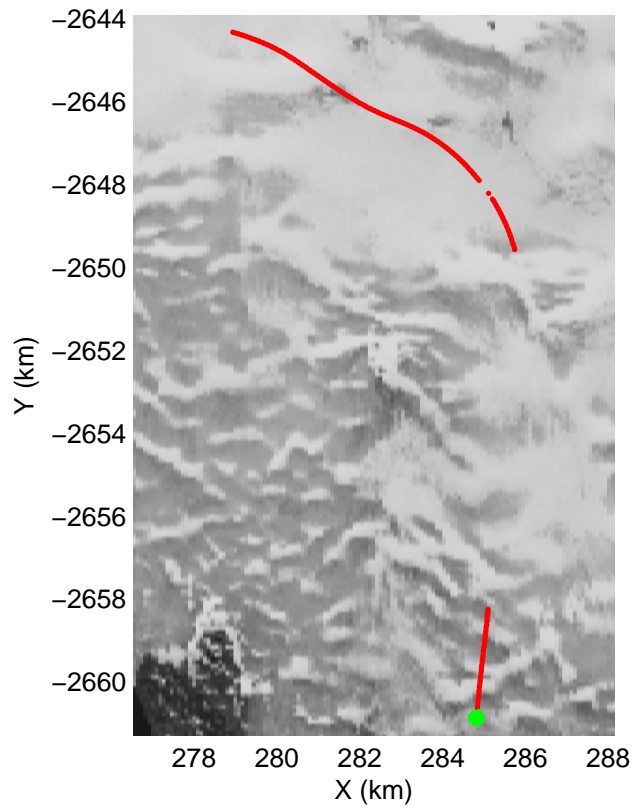

Polar Stereograph 70N/-45E

accum2 2014_Greenland_P3: "OSU Clusters" 20140412_10_001: 13:58:43.5 to 14:00:52.9 GPS

accum2 2014_Greenland_P3: "OSU Clusters" 20140412_10_001: 13:58:43.5 to 14:00:52.9 GPS

Polar Stereograph 70N/-45E

accum2 2014_Greenland_P3: "OSU Clusters" 20140412_10_002: 14:01:45.0 to 14:04:29.8 GPS

accum2 2014_Greenland_P3: "OSU Clusters" 20140412_10_002: 14:01:45.0 to 14:04:29.8 GPS

Polar Stereograph 70N/-45E

accum2 2014_Greenland_P3: "OSU Clusters" 20140412_10_003: 14:04:30.1 to 14:07:42.5 GPS