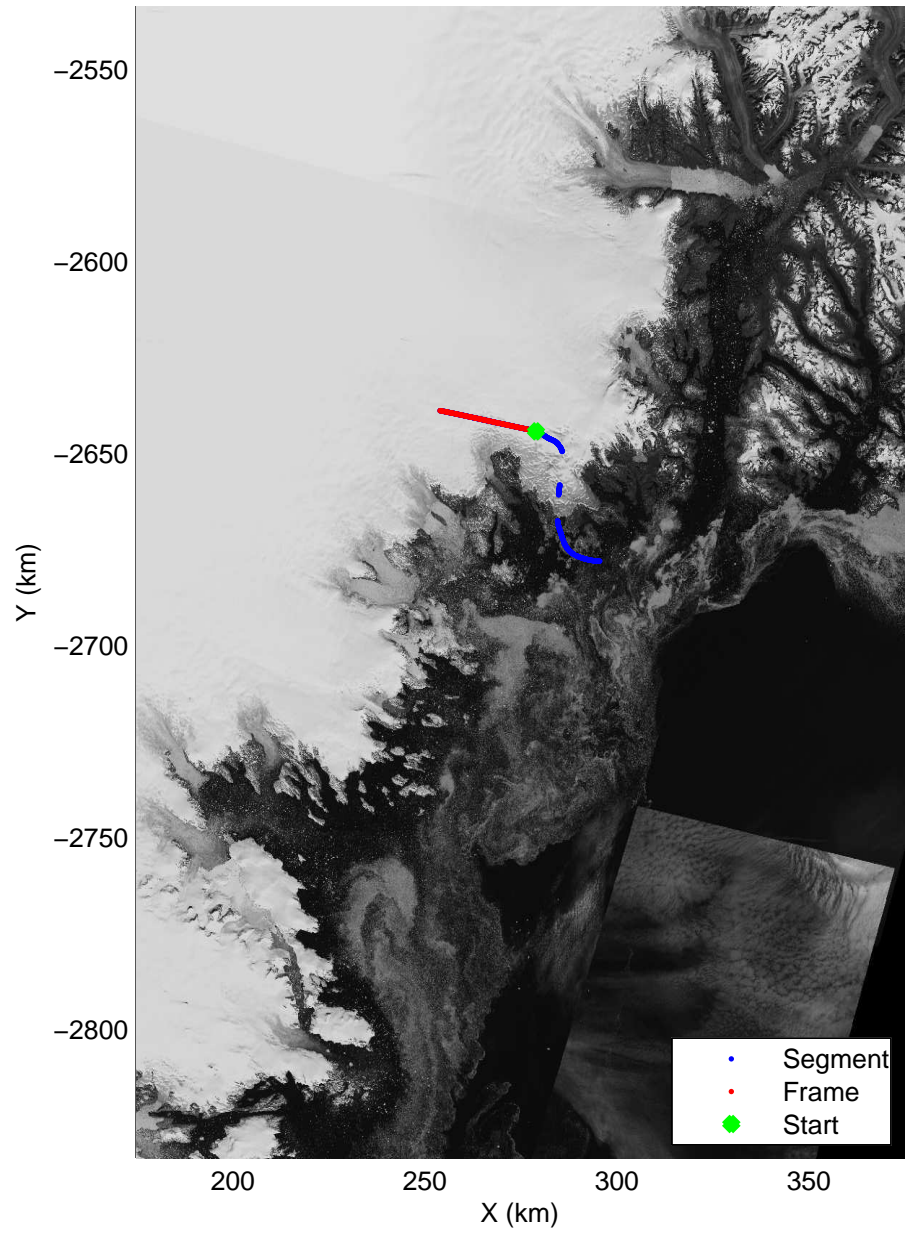

Polar Stereograph 70N/-45E

accum2 2014_Greenland_P3: "OSU Clusters" 20140412_10_001: 13:58:43.5 to 14:00:52.9 GPS

accum2 2014_Greenland_P3: "OSU Clusters" 20140412_10_001: 13:58:43.5 to 14:00:52.9 GPS

Polar Stereograph 70N/-45E

accum2 2014_Greenland_P3: "OSU Clusters" 20140412_10_002: 14:01:45.0 to 14:04:29.8 GPS

accum2 2014_Greenland_P3: "OSU Clusters" 20140412_10_002: 14:01:45.0 to 14:04:29.8 GPS

Polar Stereograph 70N/-45E

accum2 2014_Greenland_P3: "OSU Clusters" 20140412_10_003: 14:04:30.1 to 14:07:42.5 GPS

accum2 2014_Greenland_P3: "OSU Clusters" 20140412_10_003: 14:04:30.1 to 14:07:42.5 GPS