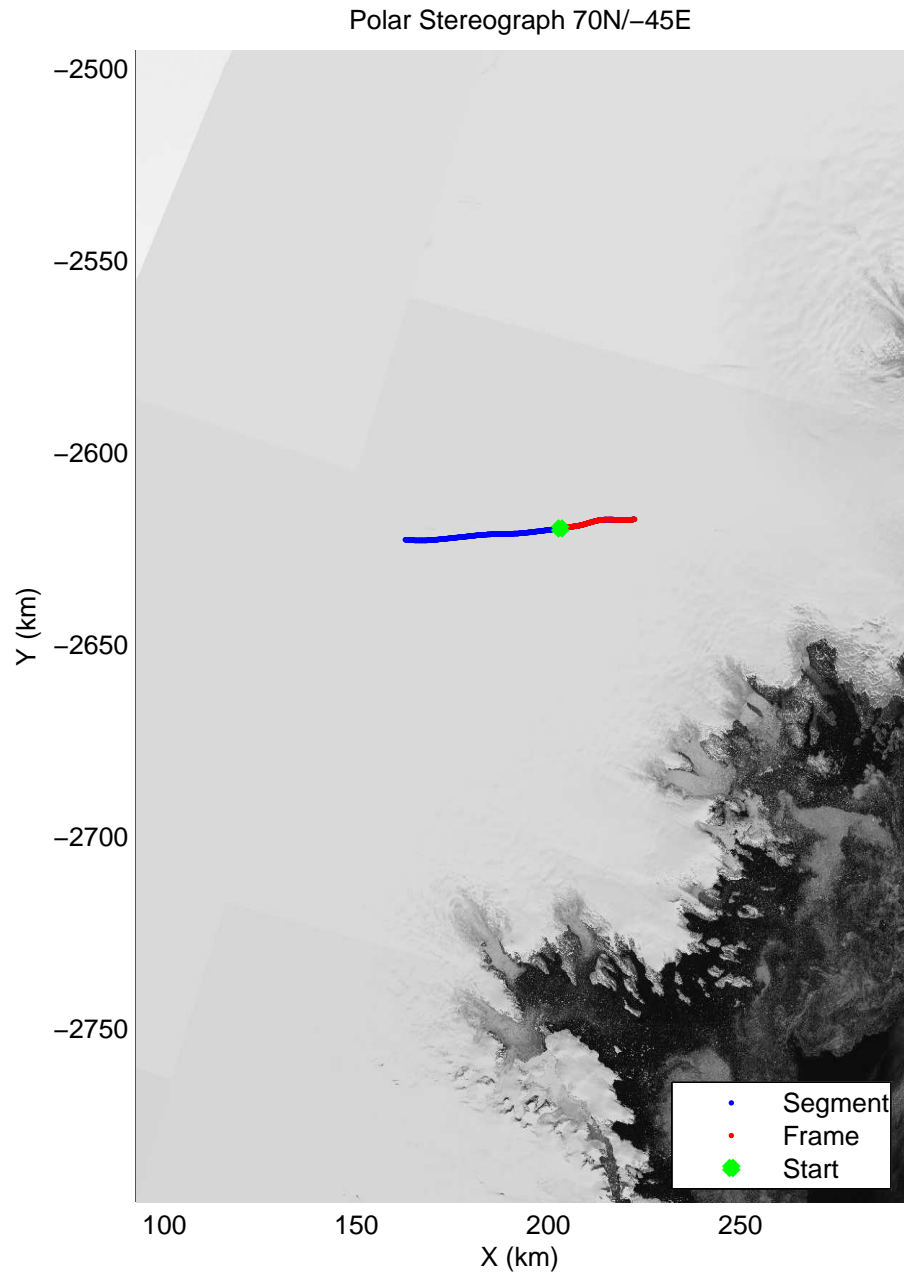

accum2 2014_Greenland_P3: "OSU Clusters" 20140412_09_001: 13:25:59.2 to 13:28:20.0 GPS

accum2 2014_Greenland_P3: "OSU Clusters" 20140412_09_001: 13:25:59.2 to 13:28:20.0 GPS

accum2 2014_Greenland_P3: "OSU Clusters" 20140412_09_002: 13:28:20.2 to 13:30:44.7 GPS

accum2 2014_Greenland_P3: "OSU Clusters" 20140412_09_002: 13:28:20.2 to 13:30:44.7 GPS

accum2 2014_Greenland_P3: "OSU Clusters" 20140412_09_003: 13:30:45.0 to 13:33:17.8 GPS

accum2 2014_Greenland_P3: "OSU Clusters" 20140412_09_003: 13:30:45.0 to 13:33:17.8 GPS