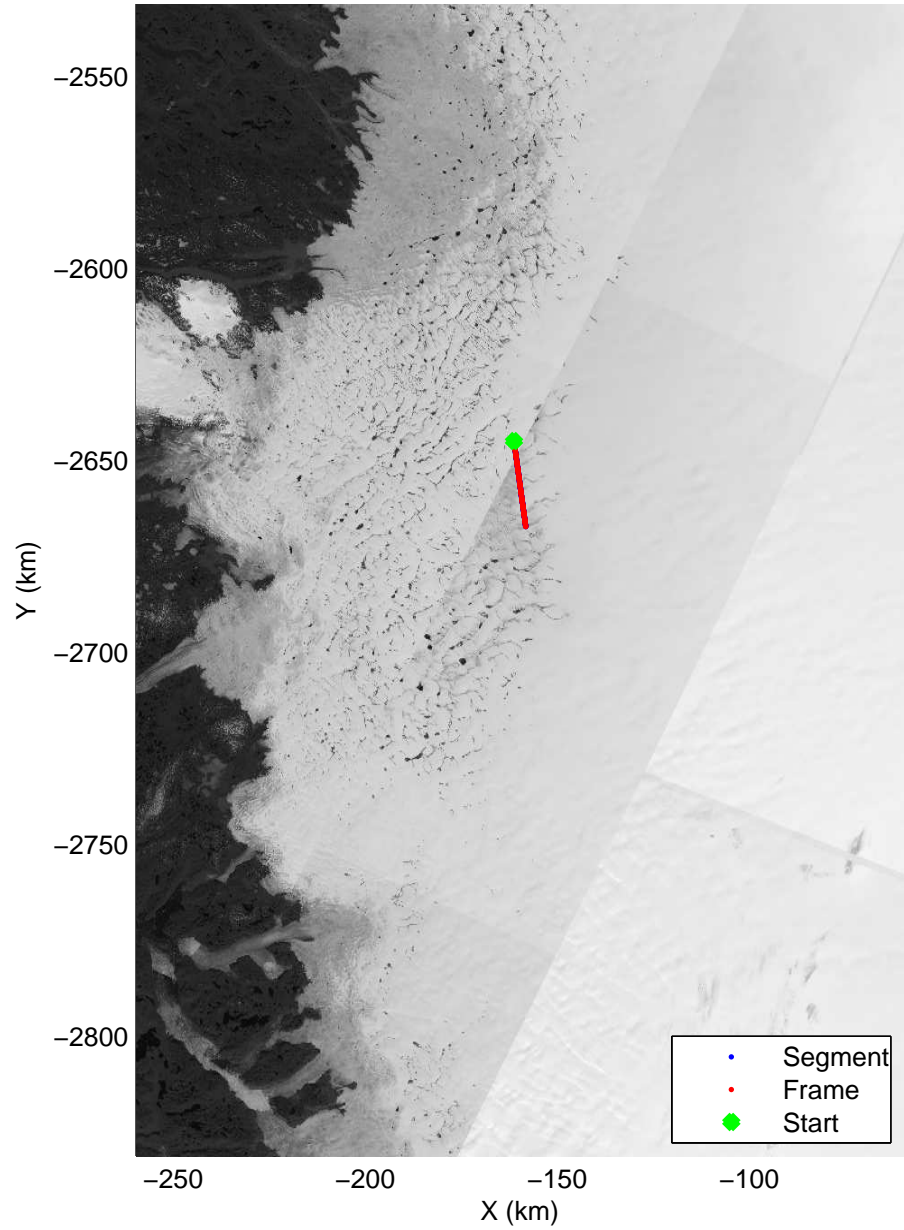

Polar Stereograph 70N/-45E

accum2 2014_Greenland_P3: "OSU Clusters" 20140412_03_001: 11:24:09.1 to 11:27:11.0 GPS

accum2 2014_Greenland_P3: "OSU Clusters" 20140412_03_001: 11:24:09.1 to 11:27:11.0 GPS