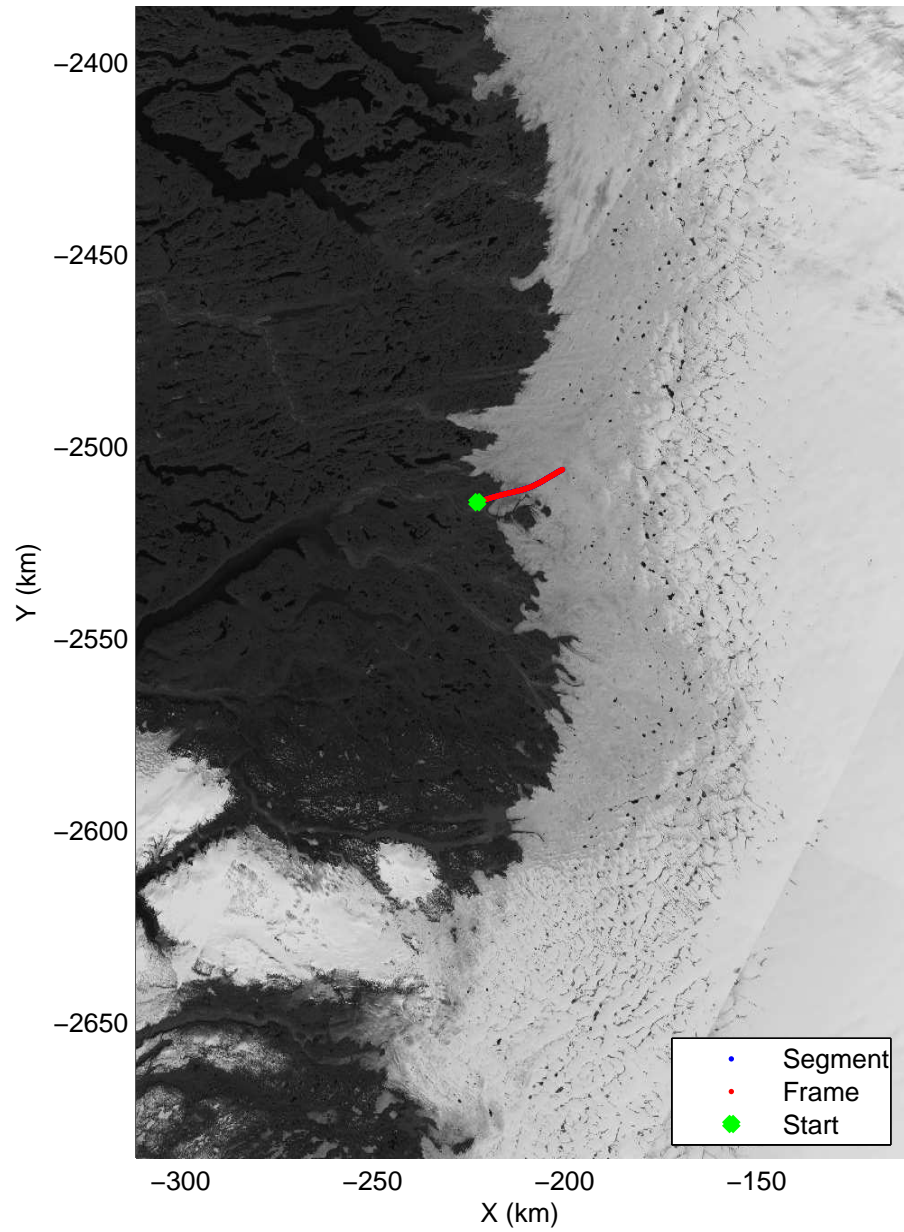

Polar Stereograph 70N/-45E

accum2 2014\_Greenland\_P3: "OSU Clusters" 20140412\_01\_001: 10:59:10.7 to 11:02:39.8 GPS

accum2 2014\_Greenland\_P3: "OSU Clusters" 20140412\_01\_001: 10:59:10.7 to 11:02:39.8 GPS