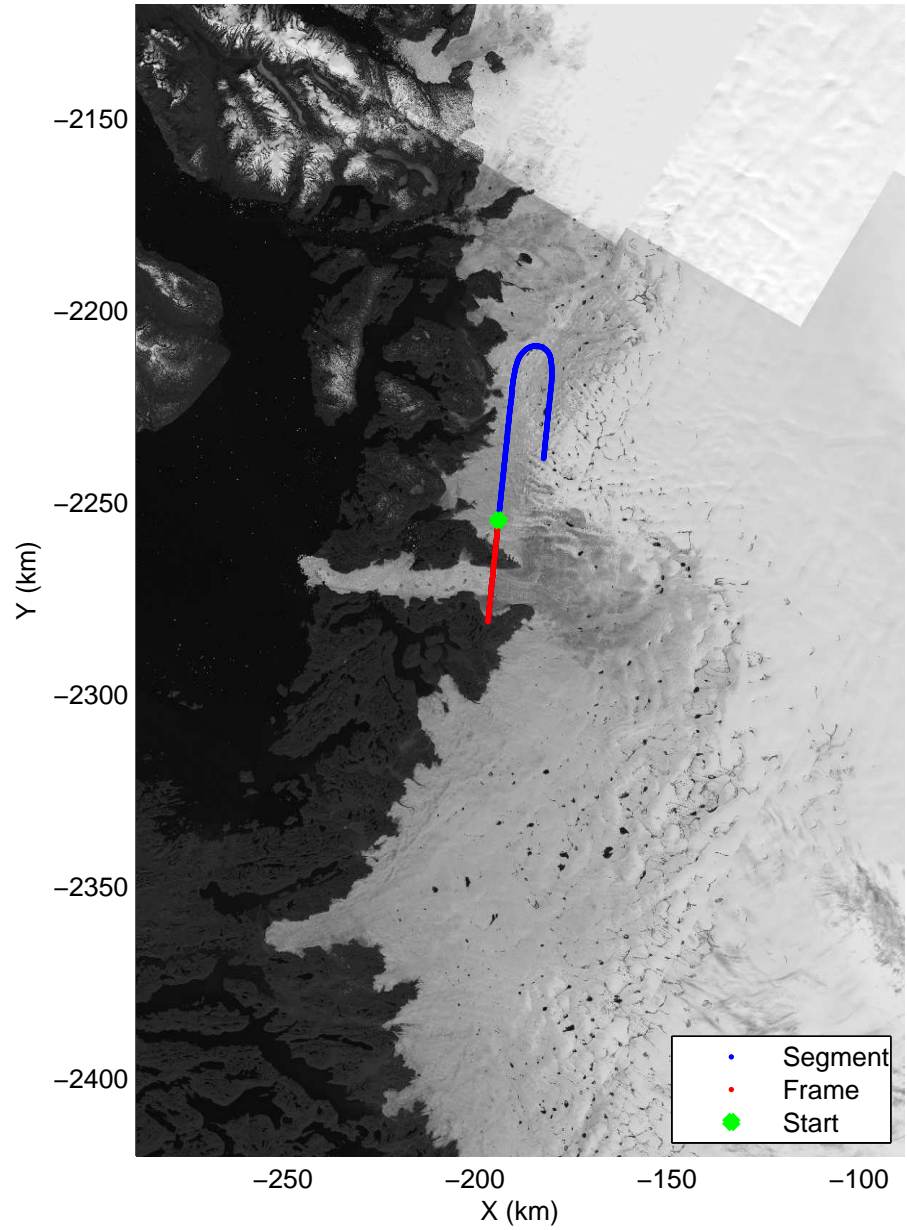

Polar Stereograph 70N/-45E

accum2 2014_Greenland_P3: "Jakobshavn 01" 20140409_07_001: 13:23:33.8 to 13:25:55.9 GPS

accum2 2014_Greenland_P3: "Jakobshavn 01" 20140409_07_001: 13:23:33.8 to 13:25:55.9 GPS

Polar Stereograph 70N/-45E

accum2 2014_Greenland_P3: "Jakobshavn 01" 20140409_07_003: 13:28:45.3 to 13:31:33.7 GPS

accum2 2014_Greenland_P3: "Jakobshavn 01" 20140409_07_003: 13:28:45.3 to 13:31:33.7 GPS

Polar Stereograph 70N/-45E

accum2 2014_Greenland_P3: "Jakobshavn 01" 20140409_07_004: 13:31:33.9 to 13:34:09.2 GPS

accum2 2014_Greenland_P3: "Jakobshavn 01" 20140409_07_004: 13:31:33.9 to 13:34:09.2 GPS

Polar Stereograph 70N/-45E

accum2 2014_Greenland_P3: "Jakobshavn 01" 20140409_07_005: 13:34:09.5 to 13:37:31.9 GPS

accum2 2014_Greenland_P3: "Jakobshavn 01" 20140409_07_005: 13:34:09.5 to 13:37:31.9 GPS