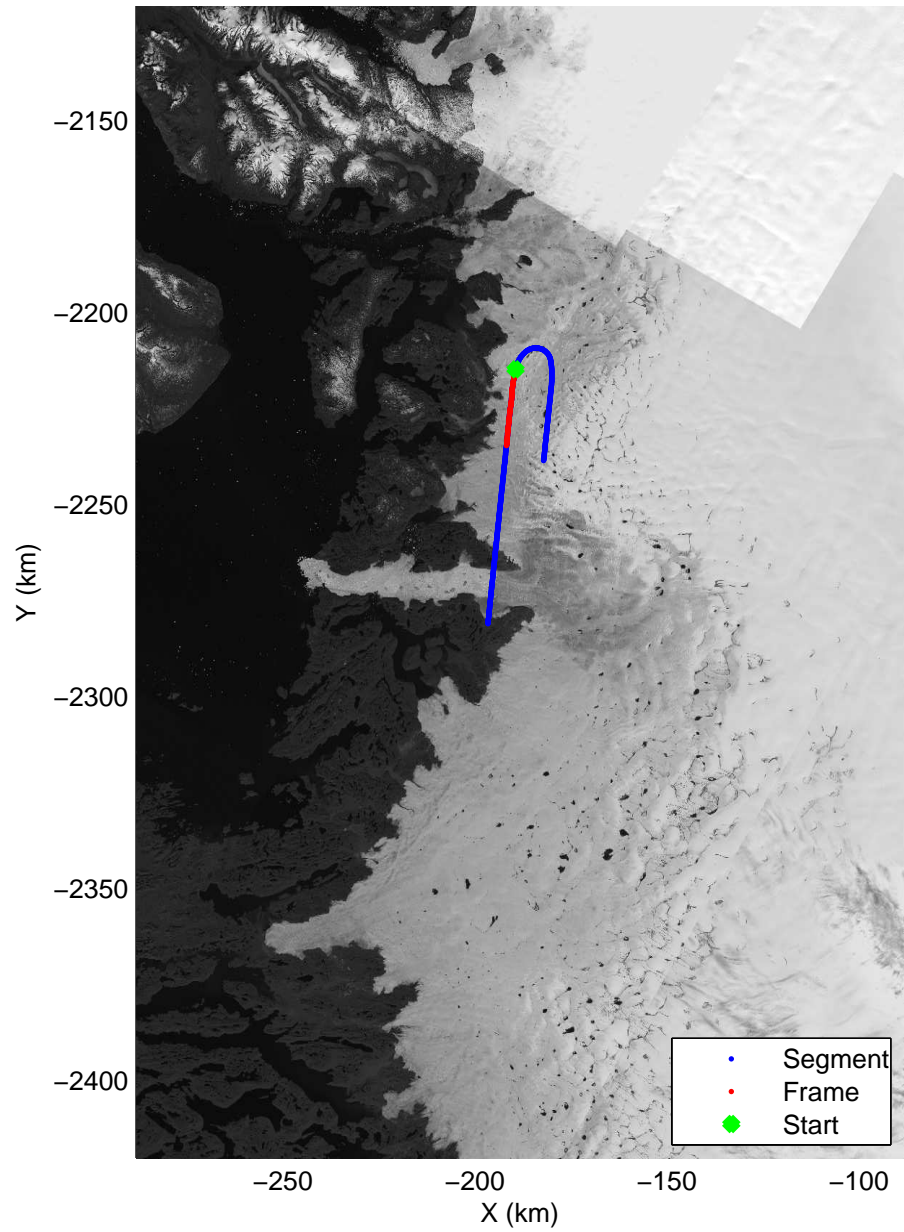

Polar Stereograph 70N/-45E

accum2 2014_Greenland_P3: "Jakobshavn 01" 20140409_07_001: 13:23:33.8 to 13:25:55.9 GPS

accum2 2014_Greenland_P3: "Jakobshavn 01" 20140409_07_001: 13:23:33.8 to 13:25:55.9 GPS

Polar Stereograph 70N/-45E

accum2 2014_Greenland_P3: "Jakobshavn 01" 20140409_07_002: 13:25:56.3 to 13:28:44.9 GPS

accum2 2014_Greenland_P3: "Jakobshavn 01" 20140409_07_002: 13:25:56.3 to 13:28:44.9 GPS

Polar Stereograph 70N/-45E

accum2 2014_Greenland_P3: "Jakobshavn 01" 20140409_07_003: 13:28:45.3 to 13:31:33.7 GPS

accum2 2014_Greenland_P3: "Jakobshavn 01" 20140409_07_003: 13:28:45.3 to 13:31:33.7 GPS

Polar Stereograph 70N/-45E

accum2 2014_Greenland_P3: "Jakobshavn 01" 20140409_07_004: 13:31:33.9 to 13:34:09.2 GPS

accum2 2014_Greenland_P3: "Jakobshavn 01" 20140409_07_004: 13:31:33.9 to 13:34:09.2 GPS