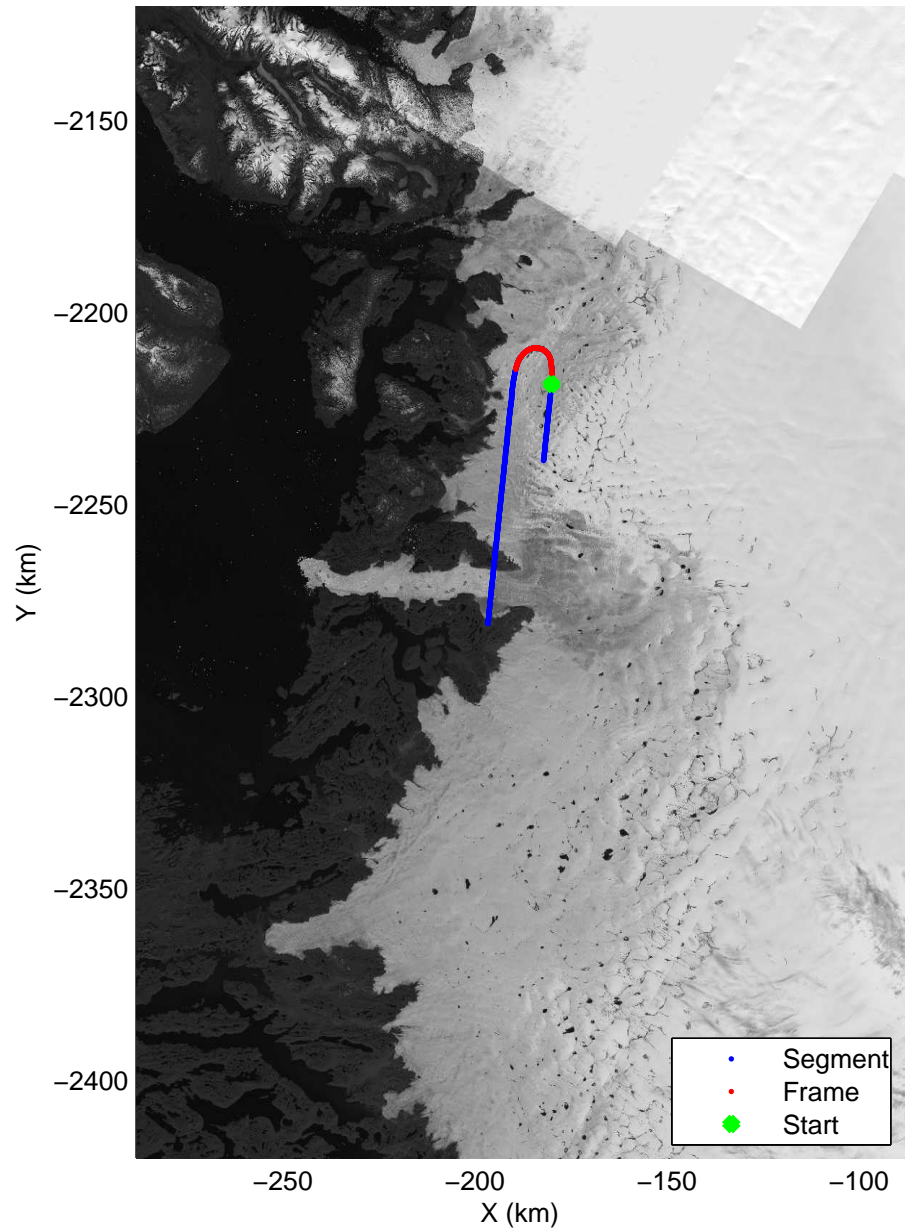

Polar Stereograph 70N/-45E

accum2 2014_Greenland_P3: "Jakobshavn 01" 20140409_07_001: 13:23:33.8 to 13:25:55.9 GPS

accum2 2014_Greenland_P3: "Jakobshavn 01" 20140409_07_001: 13:23:33.8 to 13:25:55.9 GPS

Polar Stereograph 70N/-45E

accum2 2014_Greenland_P3: "Jakobshavn 01" 20140409_07_002: 13:25:56.3 to 13:28:44.9 GPS

accum2 2014_Greenland_P3: "Jakobshavn 01" 20140409_07_002: 13:25:56.3 to 13:28:44.9 GPS

Polar Stereograph 70N/-45E

accum2 2014_Greenland_P3: "Jakobshavn 01" 20140409_07_003: 13:28:45.3 to 13:31:33.7 GPS

accum2 2014_Greenland_P3: "Jakobshavn 01" 20140409_07_003: 13:28:45.3 to 13:31:33.7 GPS

Polar Stereograph 70N/-45E

accum2 2014_Greenland_P3: "Jakobshavn 01" 20140409_07_005: 13:34:09.5 to 13:37:31.9 GPS

accum2 2014_Greenland_P3: "Jakobshavn 01" 20140409_07_005: 13:34:09.5 to 13:37:31.9 GPS