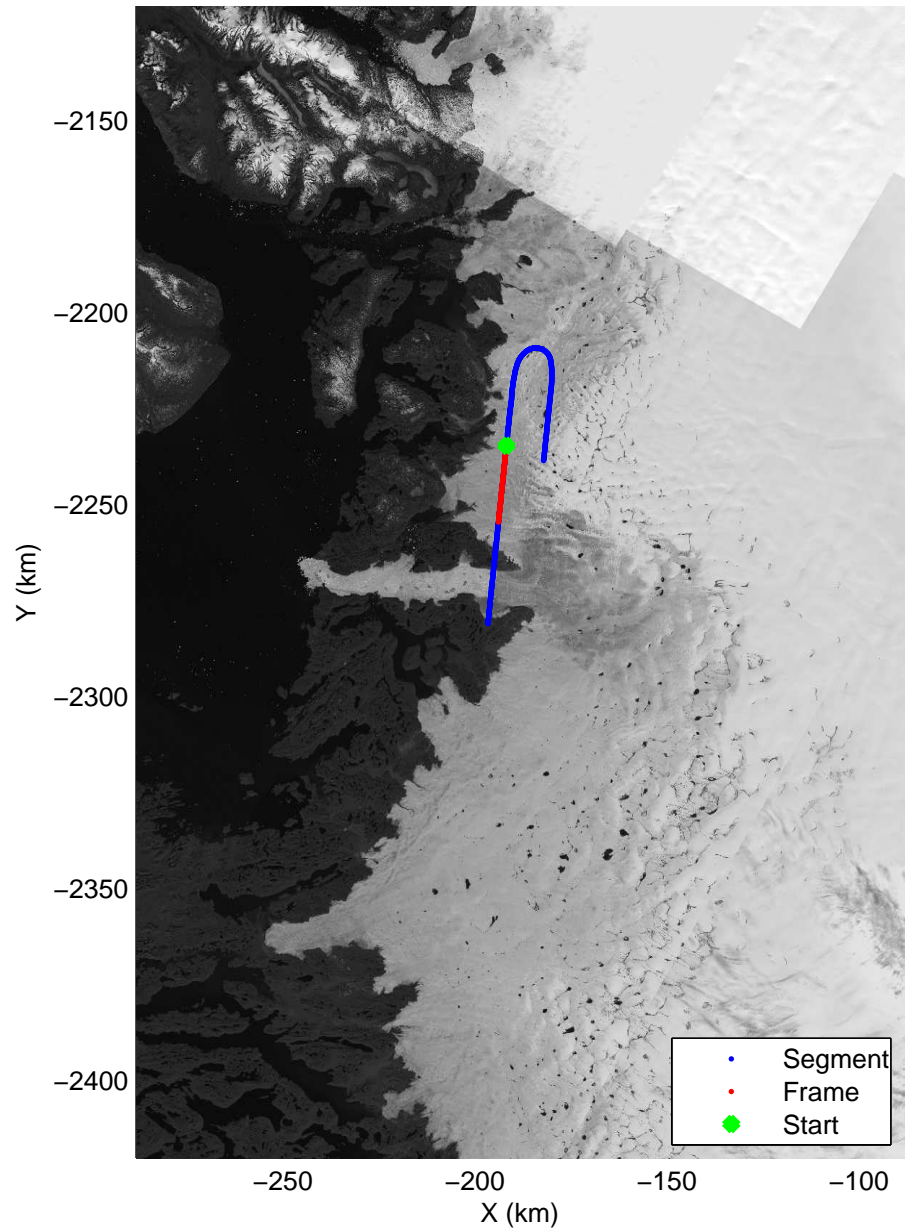

Polar Stereograph 70N/-45E

accum2 2014_Greenland_P3: "Jakobshavn 01" 20140409_07_001: 13:23:33.8 to 13:25:55.9 GPS

accum2 2014_Greenland_P3: "Jakobshavn 01" 20140409_07_001: 13:23:33.8 to 13:25:55.9 GPS

Polar Stereograph 70N/-45E

accum2 2014_Greenland_P3: "Jakobshavn 01" 20140409_07_002: 13:25:56.3 to 13:28:44.9 GPS

accum2 2014_Greenland_P3: "Jakobshavn 01" 20140409_07_002: 13:25:56.3 to 13:28:44.9 GPS

Polar Stereograph 70N/-45E

accum2 2014_Greenland_P3: "Jakobshavn 01" 20140409_07_003: 13:28:45.3 to 13:31:33.7 GPS

accum2 2014_Greenland_P3: "Jakobshavn 01" 20140409_07_003: 13:28:45.3 to 13:31:33.7 GPS

Polar Stereograph 70N/-45E

accum2 2014_Greenland_P3: "Jakobshavn 01" 20140409_07_004: 13:31:33.9 to 13:34:09.2 GPS

accum2 2014_Greenland_P3: "Jakobshavn 01" 20140409_07_004: 13:31:33.9 to 13:34:09.2 GPS