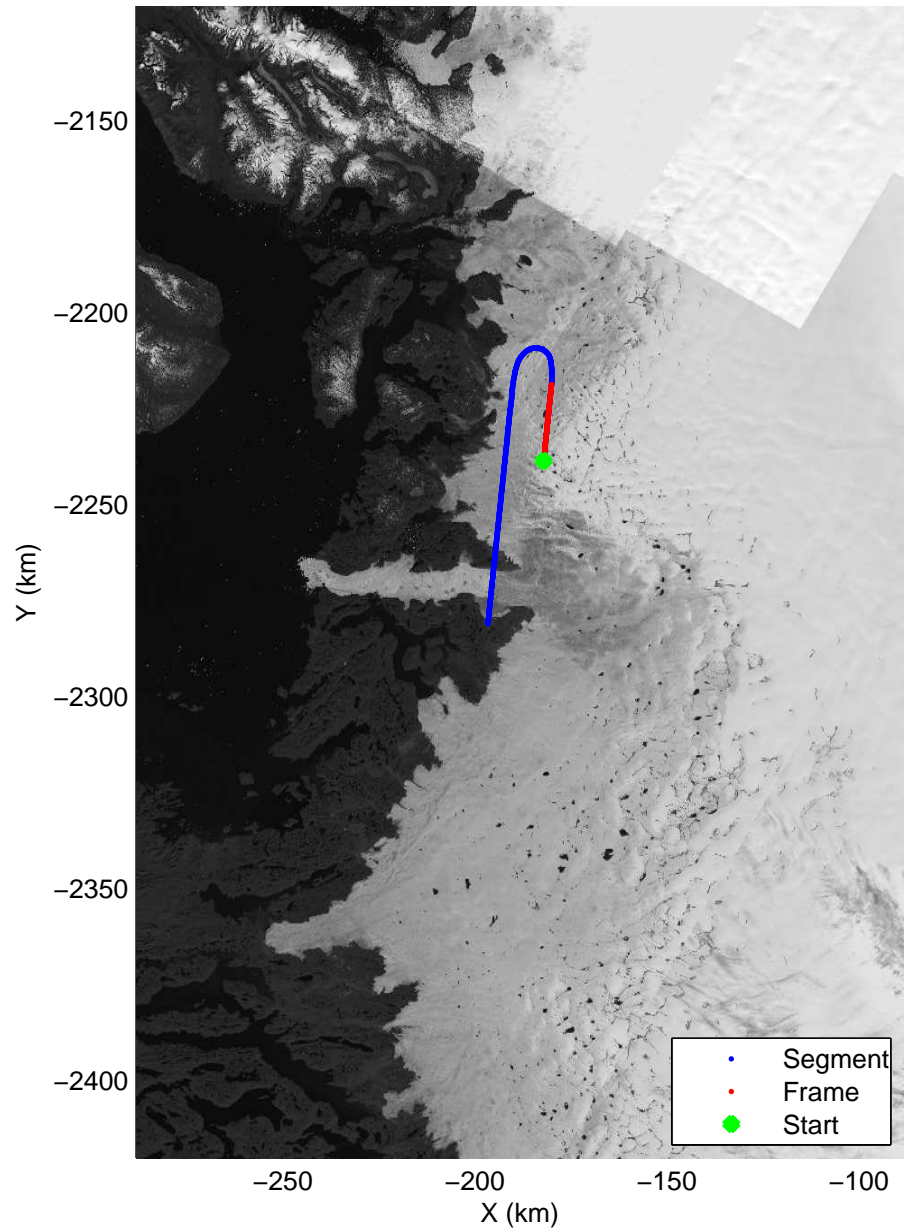

Polar Stereograph 70N/-45E

accum2 2014_Greenland_P3: "Jakobshavn 01" 20140409_07_001: 13:23:33.8 to 13:25:55.9 GPS

accum2 2014_Greenland_P3: "Jakobshavn 01" 20140409_07_001: 13:23:33.8 to 13:25:55.9 GPS

Polar Stereograph 70N/-45E

accum2 2014_Greenland_P3: "Jakobshavn 01" 20140409_07_002: 13:25:56.3 to 13:28:44.9 GPS

accum2 2014_Greenland_P3: "Jakobshavn 01" 20140409_07_002: 13:25:56.3 to 13:28:44.9 GPS

Polar Stereograph 70N/-45E

accum2 2014_Greenland_P3: "Jakobshavn 01" 20140409_07_003: 13:28:45.3 to 13:31:33.7 GPS

accum2 2014_Greenland_P3: "Jakobshavn 01" 20140409_07_003: 13:28:45.3 to 13:31:33.7 GPS

Polar Stereograph 70N/-45E

accum2 2014_Greenland_P3: "Jakobshavn 01" 20140409_07_005: 13:34:09.5 to 13:37:31.9 GPS

accum2 2014_Greenland_P3: "Jakobshavn 01" 20140409_07_005: 13:34:09.5 to 13:37:31.9 GPS