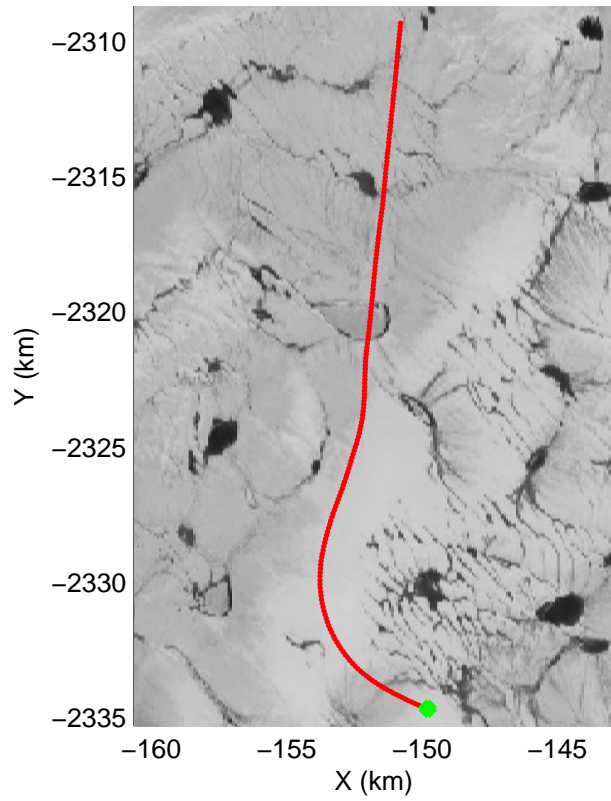

accum2 2014\_Greenland\_P3: "Jakobshavn 01" 20140409\_04\_001: 12:02:37.2 to 12:05:33.8 GPS

accum2 2014\_Greenland\_P3: "Jakobshavn 01" 20140409\_04\_001: 12:02:37.2 to 12:05:33.8 GPS

accum2 2014\_Greenland\_P3: "Jakobshavn 01" 20140409\_04\_002: 12:05:33.9 to 12:09:17.0 GPS

accum2 2014\_Greenland\_P3: "Jakobshavn 01" 20140409\_04\_002: 12:05:33.9 to 12:09:17.0 GPS