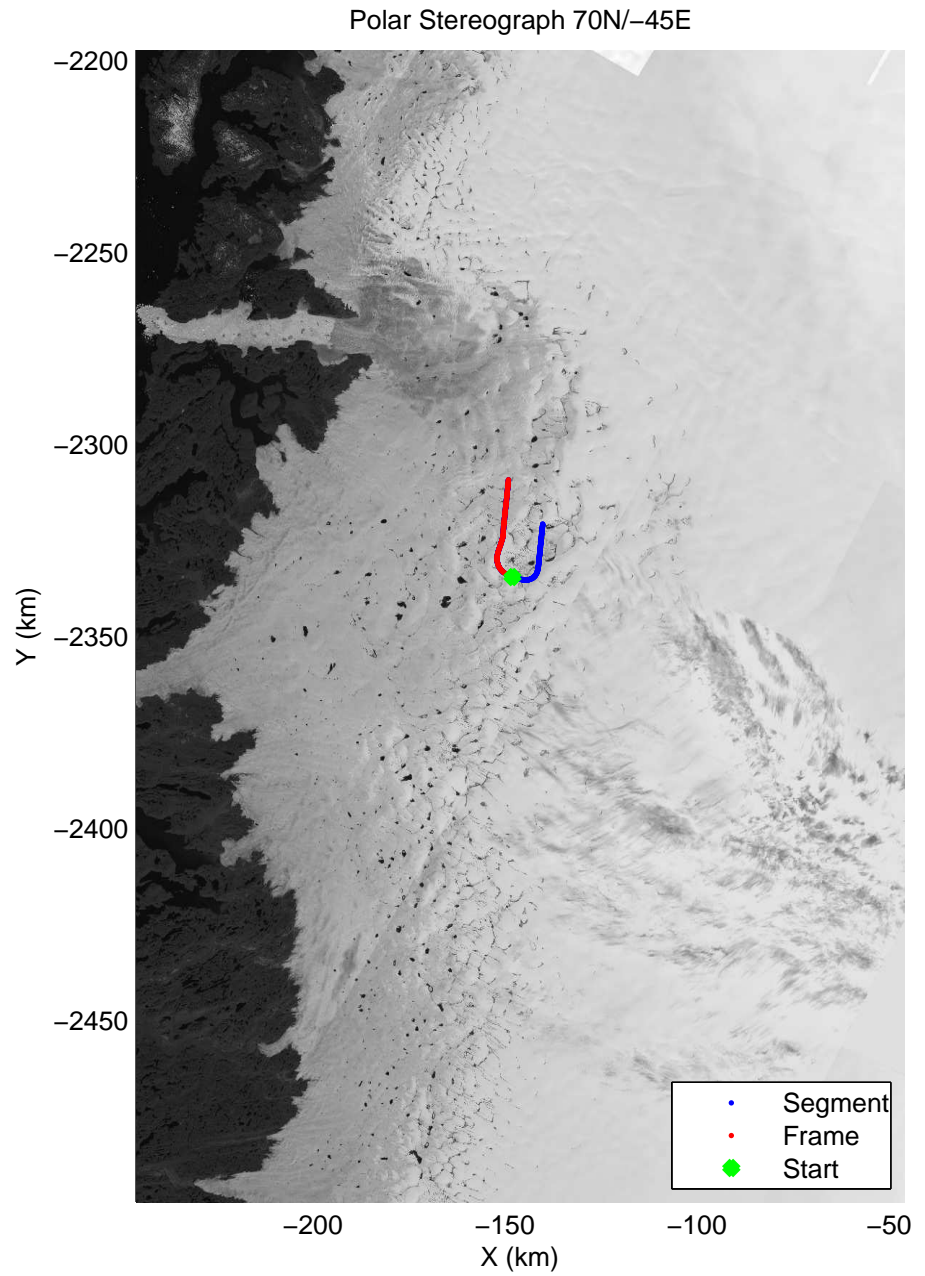

accum2 2014\_Greenland\_P3: "Jakobshavn 01" 20140409\_04\_001: 12:02:37.2 to 12:05:33.8 GPS

accum2 2014\_Greenland\_P3: "Jakobshavn 01" 20140409\_04\_001: 12:02:37.2 to 12:05:33.8 GPS

accum2 2014\_Greenland\_P3: "Jakobshavn 01" 20140409\_04\_002: 12:05:33.9 to 12:09:17.0 GPS

accum2 2014\_Greenland\_P3: "Jakobshavn 01" 20140409\_04\_002: 12:05:33.9 to 12:09:17.0 GPS