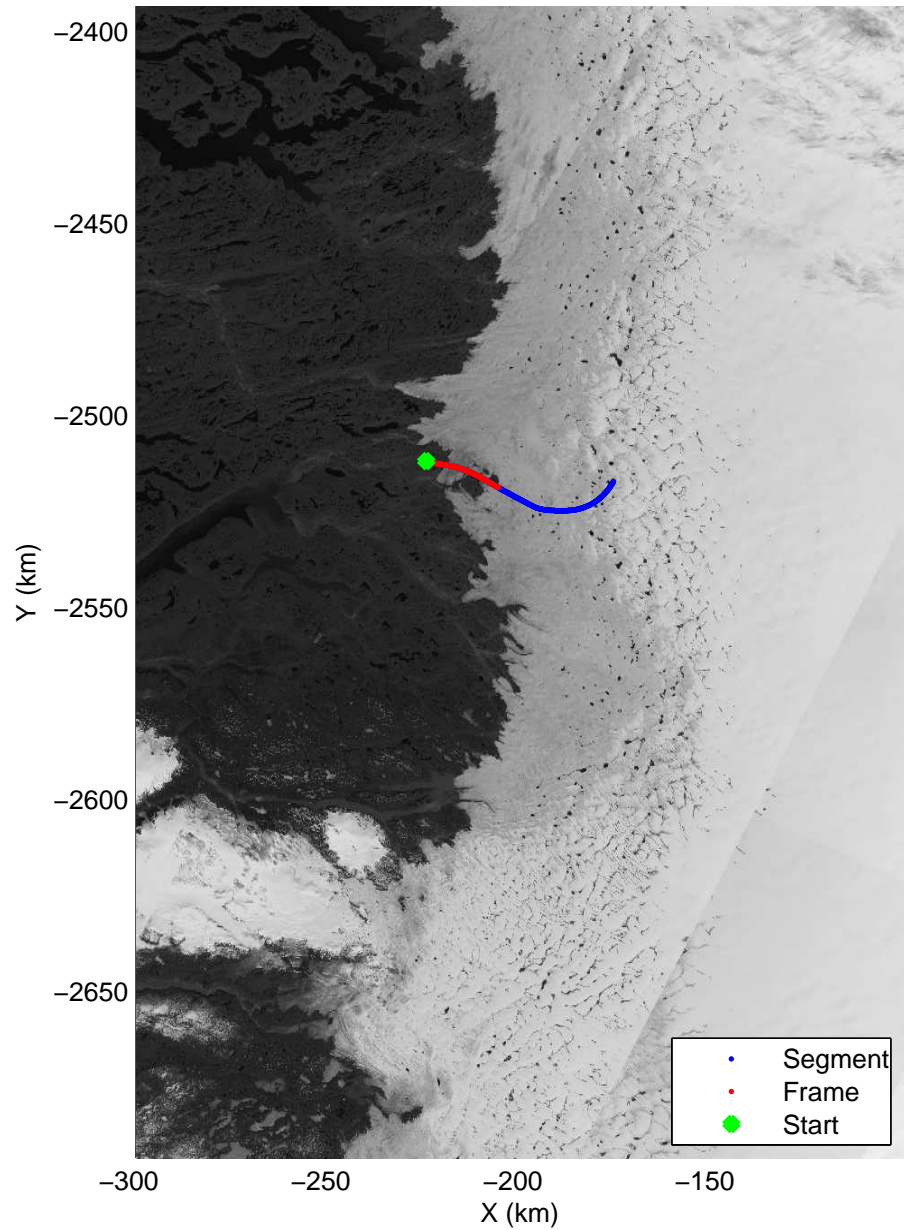

Polar Stereograph 70N/-45E

accum2 2014_Greenland_P3: "Jakobshavn 01" 20140409_02_001: 10:59:04.5 to 11:02:05.9 GPS

accum2 2014_Greenland_P3: "Jakobshavn 01" 20140409_02_001: 10:59:04.5 to 11:02:05.9 GPS

Polar Stereograph 70N/-45E

accum2 2014_Greenland_P3: "Jakobshavn 01" 20140409_02_002: 11:02:06.1 to 11:04:48.1 GPS

accum2 2014_Greenland_P3: "Jakobshavn 01" 20140409_02_002: 11:02:06.1 to 11:04:48.1 GPS

Polar Stereograph 70N/-45E

accum2 2014_Greenland_P3: "Jakobshavn 01" 20140409_02_003: 11:04:48.4 to 11:06:42.6 GPS

accum2 2014_Greenland_P3: "Jakobshavn 01" 20140409_02_003: 11:04:48.4 to 11:06:42.6 GPS