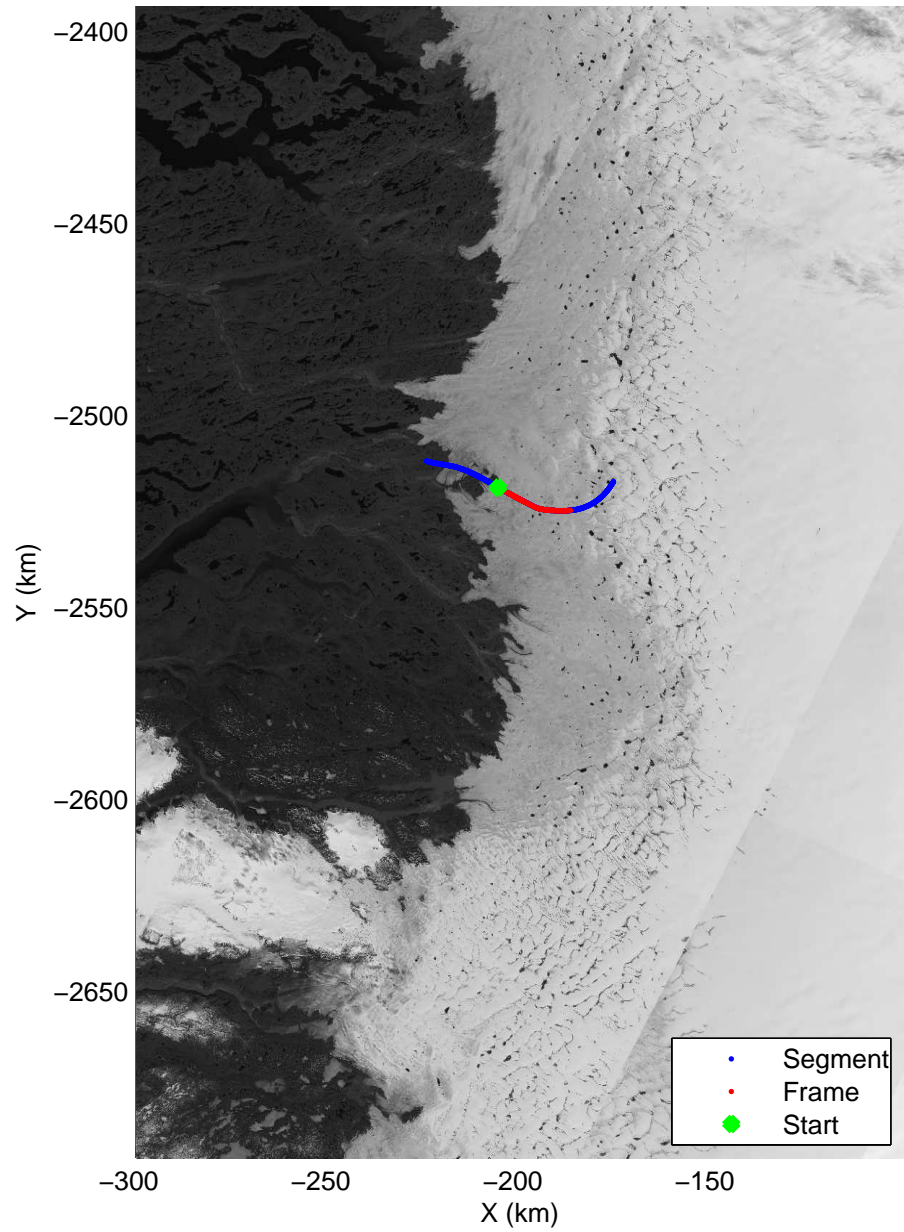

Polar Stereograph 70N/-45E

accum2 2014_Greenland_P3: "Jakobshavn 01" 20140409_02_001: 10:59:04.5 to 11:02:05.9 GPS

accum2 2014_Greenland_P3: "Jakobshavn 01" 20140409_02_001: 10:59:04.5 to 11:02:05.9 GPS

Polar Stereograph 70N/-45E

accum2 2014_Greenland_P3: "Jakobshavn 01" 20140409_02_002: 11:02:06.1 to 11:04:48.1 GPS

accum2 2014_Greenland_P3: "Jakobshavn 01" 20140409_02_002: 11:02:06.1 to 11:04:48.1 GPS

Polar Stereograph 70N/-45E

accum2 2014_Greenland_P3: "Jakobshavn 01" 20140409_02_003: 11:04:48.4 to 11:06:42.6 GPS

accum2 2014_Greenland_P3: "Jakobshavn 01" 20140409_02_003: 11:04:48.4 to 11:06:42.6 GPS