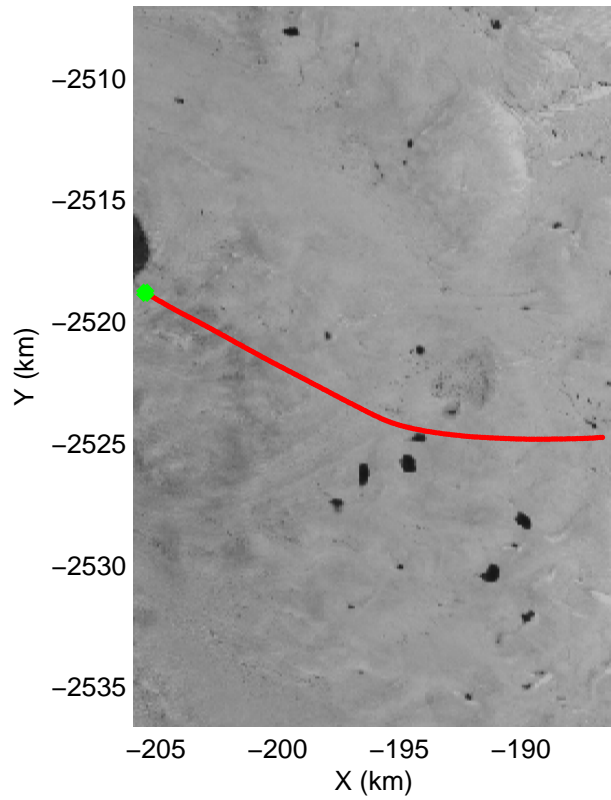

Polar Stereograph 70N/-45E

accum2 2014_Greenland_P3: "Jakobshavn 01" 20140409_02_001: 10:59:04.5 to 11:02:05.9 GPS

accum2 2014_Greenland_P3: "Jakobshavn 01" 20140409_02_001: 10:59:04.5 to 11:02:05.9 GPS

Polar Stereograph 70N/-45E

accum2 2014_Greenland_P3: "Jakobshavn 01" 20140409_02_002: 11:02:06.1 to 11:04:48.1 GPS

accum2 2014_Greenland_P3: "Jakobshavn 01" 20140409_02_002: 11:02:06.1 to 11:04:48.1 GPS

Polar Stereograph 70N/-45E

accum2 2014_Greenland_P3: "Jakobshavn 01" 20140409_02_003: 11:04:48.4 to 11:06:42.6 GPS

accum2 2014_Greenland_P3: "Jakobshavn 01" 20140409_02_003: 11:04:48.4 to 11:06:42.6 GPS