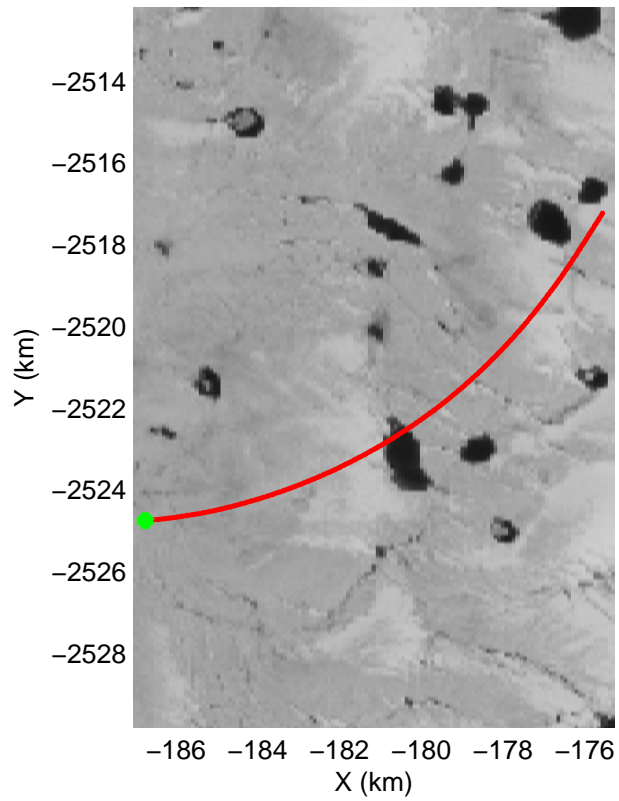

Polar Stereograph 70N/-45E

accum2 2014_Greenland_P3: "Jakobshavn 01" 20140409_02_001: 10:59:04.5 to 11:02:05.9 GPS

accum2 2014_Greenland_P3: "Jakobshavn 01" 20140409_02_001: 10:59:04.5 to 11:02:05.9 GPS

Polar Stereograph 70N/-45E

accum2 2014_Greenland_P3: "Jakobshavn 01" 20140409_02_002: 11:02:06.1 to 11:04:48.1 GPS

accum2 2014_Greenland_P3: "Jakobshavn 01" 20140409_02_002: 11:02:06.1 to 11:04:48.1 GPS

Polar Stereograph 70N/-45E

accum2 2014_Greenland_P3: "Jakobshavn 01" 20140409_02_003: 11:04:48.4 to 11:06:42.6 GPS

accum2 2014_Greenland_P3: "Jakobshavn 01" 20140409_02_003: 11:04:48.4 to 11:06:42.6 GPS