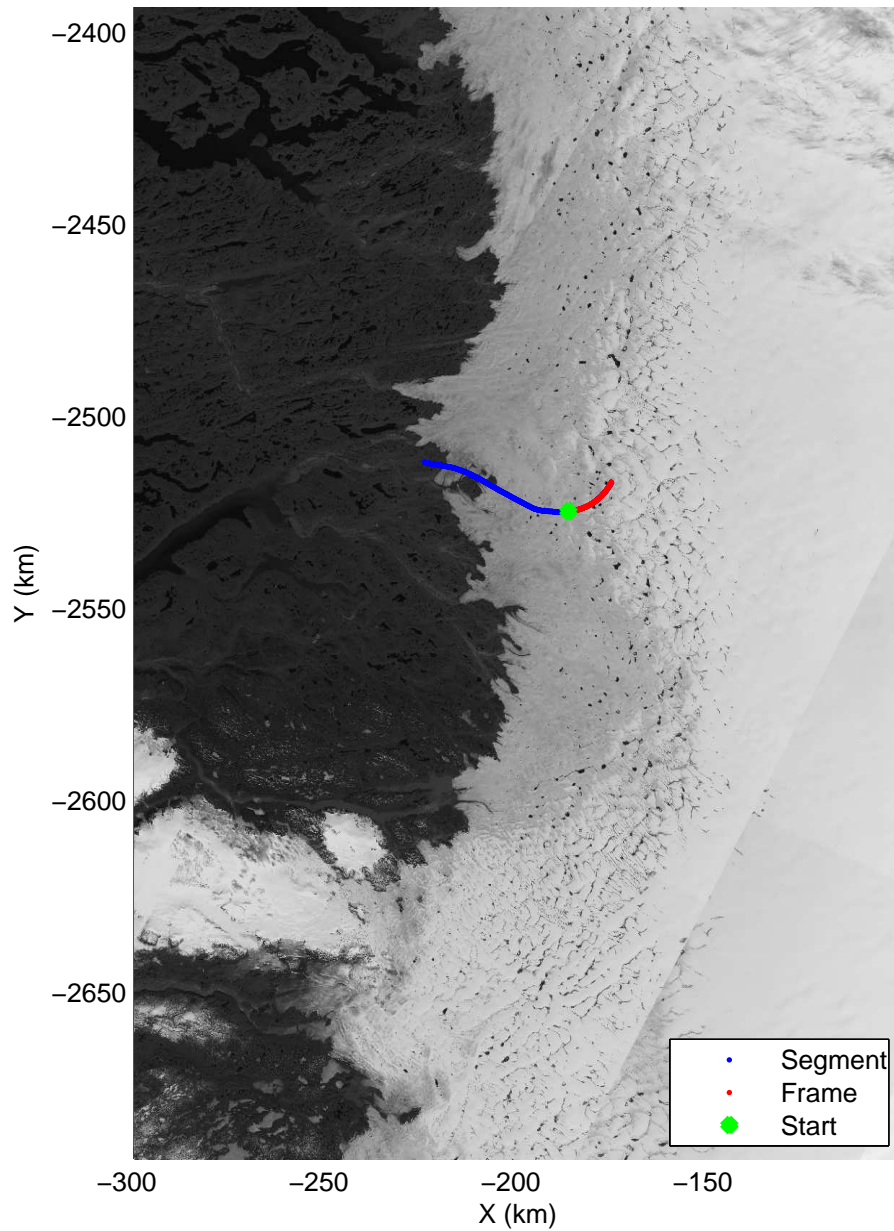

Polar Stereograph 70N/-45E

accum2 2014_Greenland_P3: "Jakobshavn 01" 20140409_02_001: 10:59:04.5 to 11:02:05.9 GPS

accum2 2014_Greenland_P3: "Jakobshavn 01" 20140409_02_001: 10:59:04.5 to 11:02:05.9 GPS

Polar Stereograph 70N/-45E

accum2 2014_Greenland_P3: "Jakobshavn 01" 20140409_02_002: 11:02:06.1 to 11:04:48.1 GPS

accum2 2014_Greenland_P3: "Jakobshavn 01" 20140409_02_002: 11:02:06.1 to 11:04:48.1 GPS

Polar Stereograph 70N/-45E

accum2 2014_Greenland_P3: "Jakobshavn 01" 20140409_02_003: 11:04:48.4 to 11:06:42.6 GPS

accum2 2014_Greenland_P3: "Jakobshavn 01" 20140409_02_003: 11:04:48.4 to 11:06:42.6 GPS