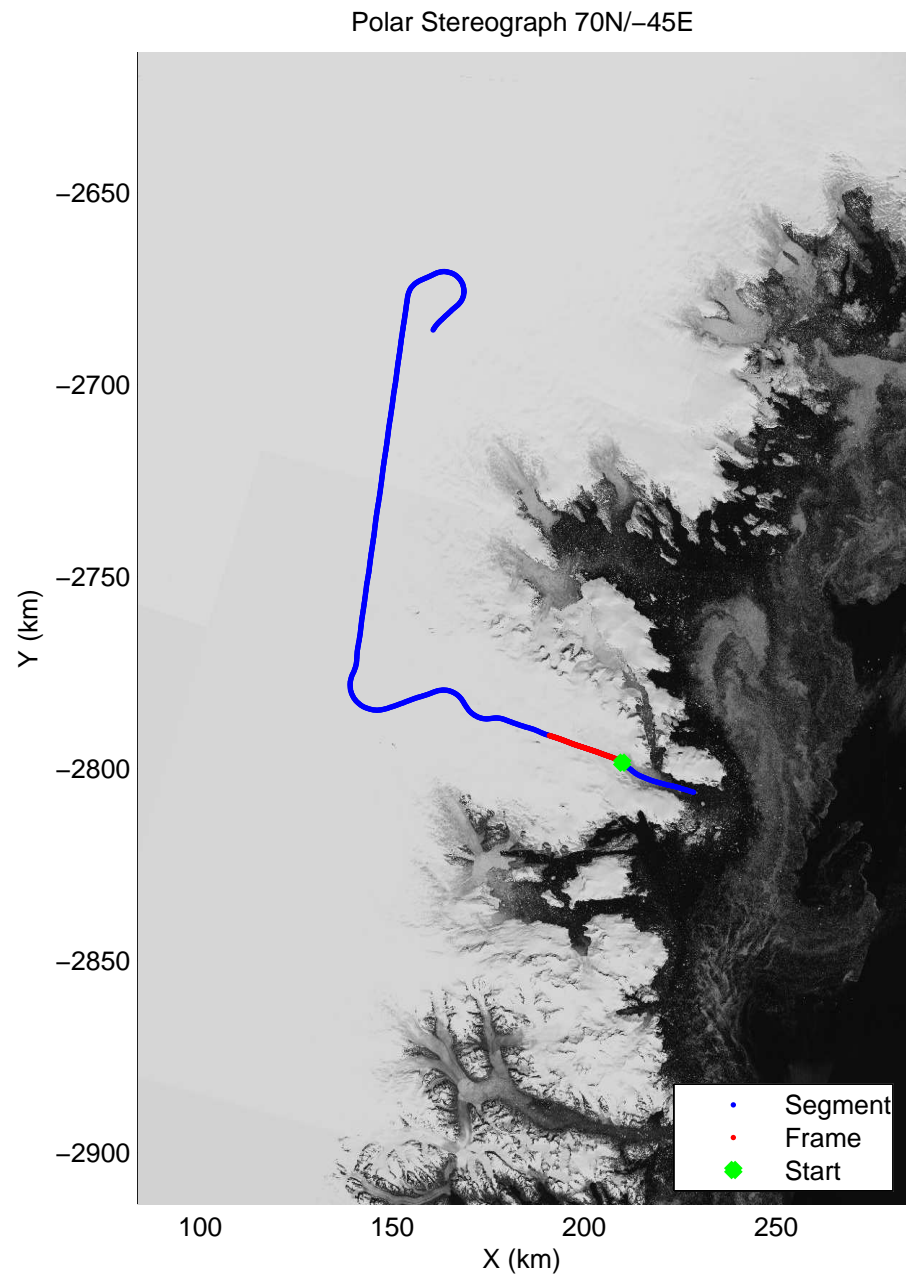

Polar Stereograph 70N/-45E

accum2 2014_Greenland_P3: "Southeast Glaciers 11" 20140408_10_001: 16:20:19.4 to 16:22:57.2 GPS

accum2 2014_Greenland_P3: "Southeast Glaciers 11" 20140408_10_001: 16:20:19.4 to 16:22:57.2 GPS

accum2 2014_Greenland_P3: "Southeast Glaciers 11" 20140408_10_002: 16:22:57.4 to 16:25:25.9 GPS

accum2 2014_Greenland_P3: "Southeast Glaciers 11" 20140408_10_002: 16:22:57.4 to 16:25:25.9 GPS

Polar Stereograph 70N/-45E

accum2 2014_Greenland_P3: "Southeast Glaciers 11" 20140408_10_003: 16:25:26.1 to 16:27:53.3 GPS

accum2 2014_Greenland_P3: "Southeast Glaciers 11" 20140408_10_003: 16:25:26.1 to 16:27:53.3 GPS

Polar Stereograph 70N/-45E

accum2 2014_Greenland_P3: "Southeast Glaciers 11" 20140408_10_004: 16:27:53.5 to 16:30:17.9 GPS

accum2 2014_Greenland_P3: "Southeast Glaciers 11" 20140408_10_004: 16:27:53.5 to 16:30:17.9 GPS

Polar Stereograph 70N/-45E