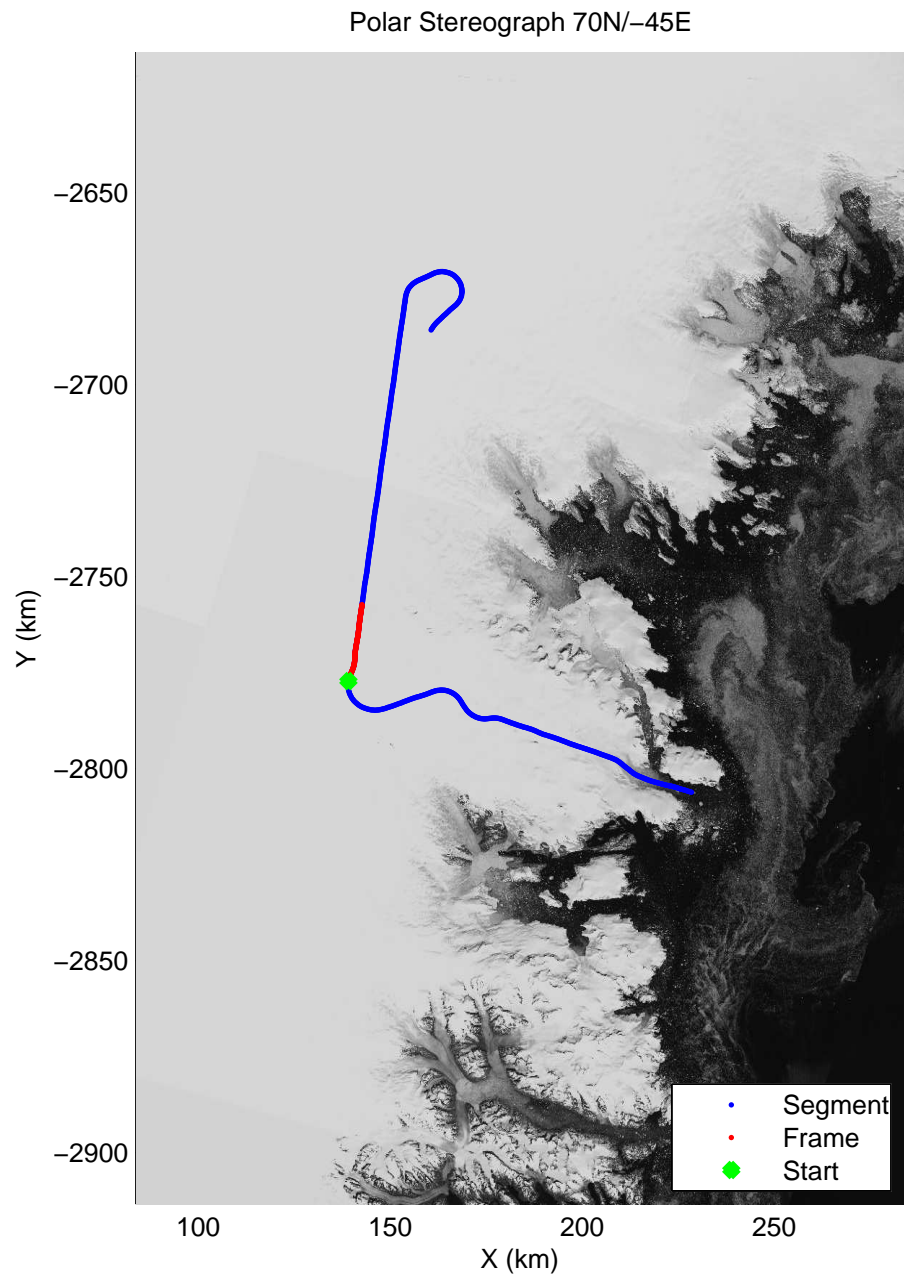

accum2 2014_Greenland_P3: "Southeast Glaciers 11" 20140408_10_003: 16:25:26.1 to 16:27:53.3 GPS

accum2 2014_Greenland_P3: "Southeast Glaciers 11" 20140408_10_003: 16:25:26.1 to 16:27:53.3 GPS

Polar Stereograph 70N/-45E

accum2 2014_Greenland_P3: "Southeast Glaciers 11" 20140408_10_004: 16:27:53.5 to 16:30:17.9 GPS

accum2 2014_Greenland_P3: "Southeast Glaciers 11" 20140408_10_004: 16:27:53.5 to 16:30:17.9 GPS

Polar Stereograph 70N/-45E

accum2 2014_Greenland_P3: "Southeast Glaciers 11" 20140408_10_005: 16:30:18.1 to 16:32:35.8 GPS

accum2 2014_Greenland_P3: "Southeast Glaciers 11" 20140408_10_005: 16:30:18.1 to 16:32:35.8 GPS

accum2 2014_Greenland_P3: "Southeast Glaciers 11" 20140408_10_006: 16:32:35.9 to 16:34:52.8 GPS