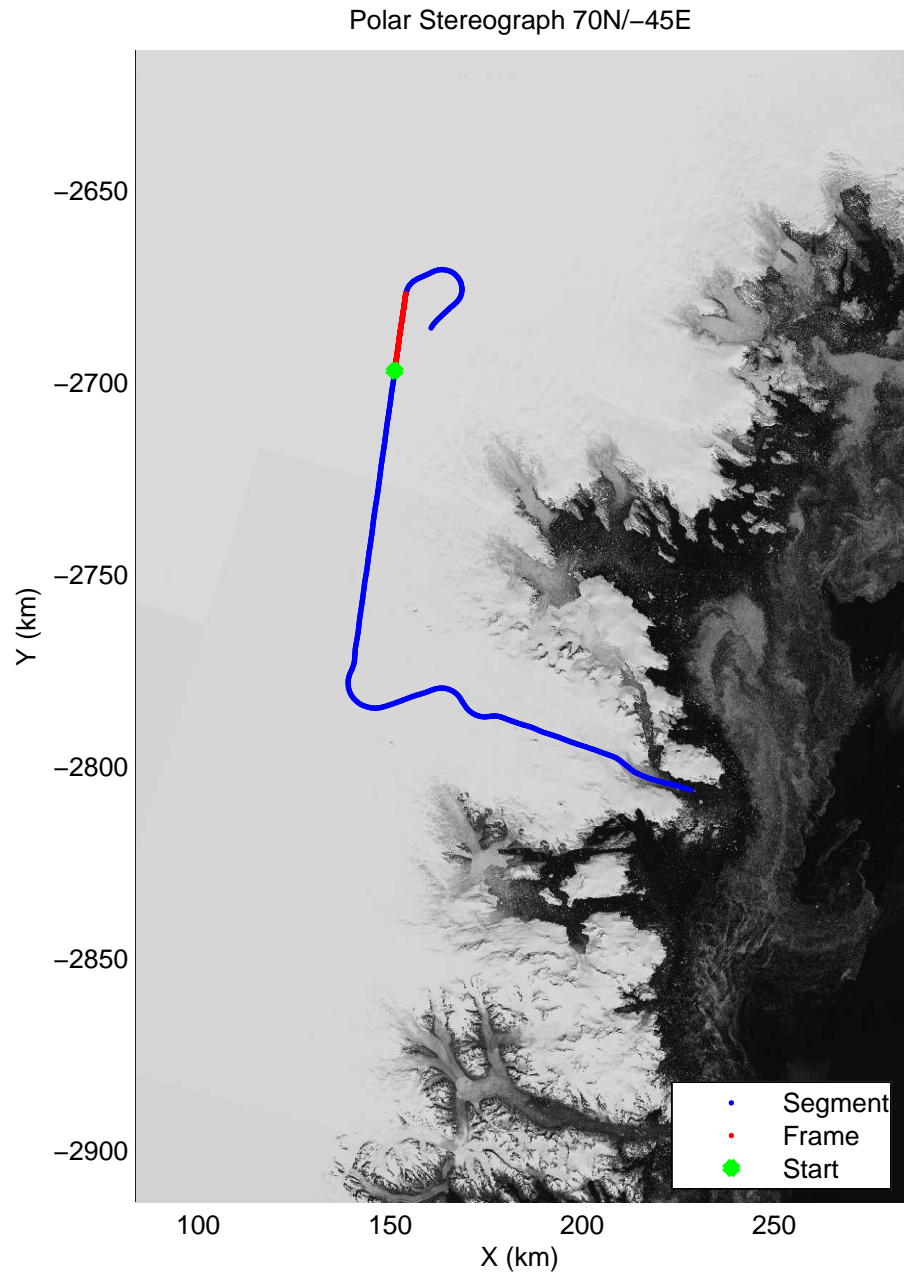

Polar Stereograph 70N/-45E

accum2 2014_Greenland_P3: "Southeast Glaciers 11" 20140408_10_008: 16:37:18.1 to 16:39:46.3 GPS

accum2 2014_Greenland_P3: "Southeast Glaciers 11" 20140408_10_008: 16:37:18.1 to 16:39:46.3 GPS

accum2 2014_Greenland_P3: "Southeast Glaciers 11" 20140408_10_009: 16:39:46.5 to 16:42:20.7 GPS

accum2 2014_Greenland_P3: "Southeast Glaciers 11" 20140408_10_009: 16:39:46.5 to 16:42:20.7 GPS

accum2 2014_Greenland_P3: "Southeast Glaciers 11" 20140408_10_010: 16:42:20.9 to 16:44:58.6 GPS