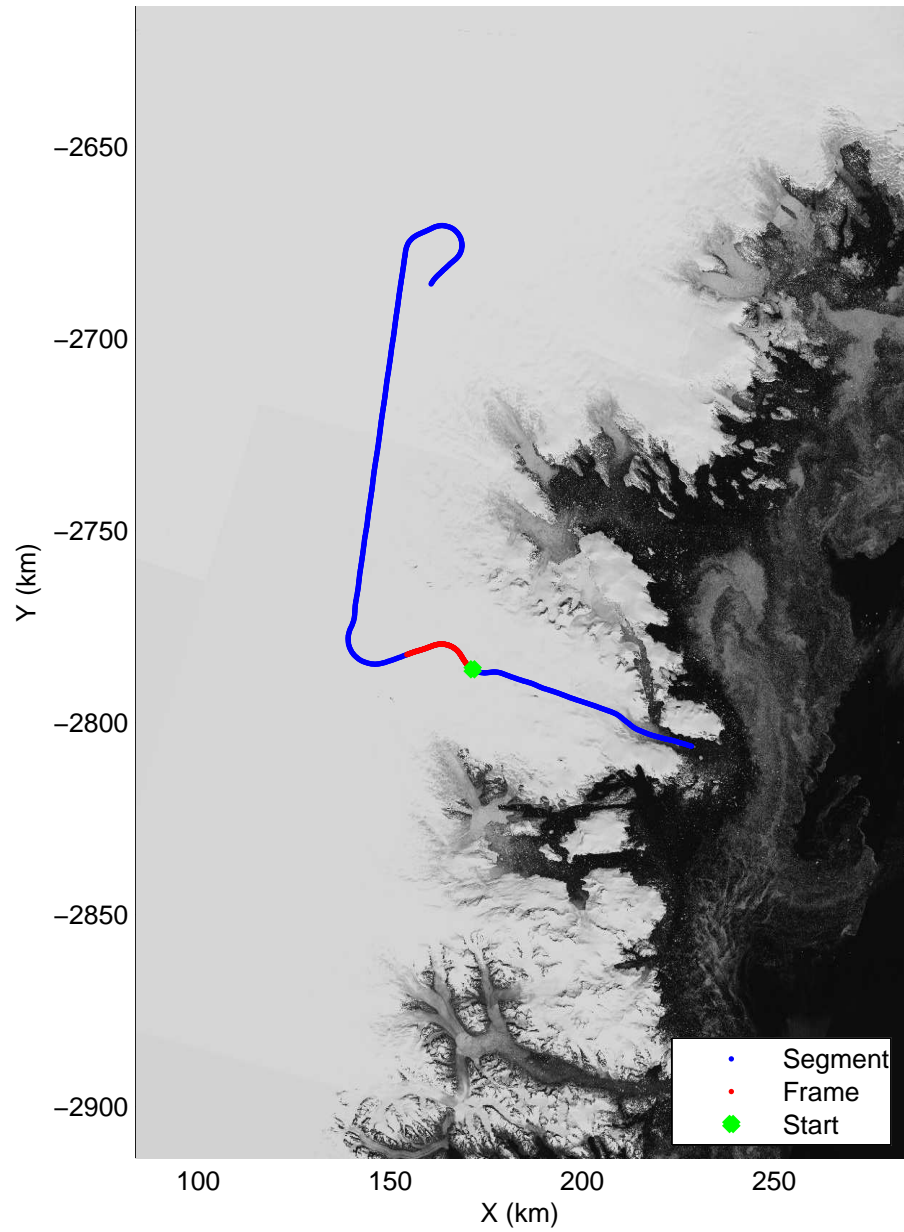

Polar Stereograph 70N/-45E

accum2 2014_Greenland_P3: "Southeast Glaciers 11" 20140408_10_001: 16:20:19.4 to 16:22:57.2 GPS

accum2 2014_Greenland_P3: "Southeast Glaciers 11" 20140408_10_001: 16:20:19.4 to 16:22:57.2 GPS

accum2 2014_Greenland_P3: "Southeast Glaciers 11" 20140408_10_002: 16:22:57.4 to 16:25:25.9 GPS

accum2 2014_Greenland_P3: "Southeast Glaciers 11" 20140408_10_002: 16:22:57.4 to 16:25:25.9 GPS

Polar Stereograph 70N/-45E

accum2 2014_Greenland_P3: "Southeast Glaciers 11" 20140408_10_003: 16:25:26.1 to 16:27:53.3 GPS

accum2 2014_Greenland_P3: "Southeast Glaciers 11" 20140408_10_003: 16:25:26.1 to 16:27:53.3 GPS

Polar Stereograph 70N/-45E

accum2 2014_Greenland_P3: "Southeast Glaciers 11" 20140408_10_004: 16:27:53.5 to 16:30:17.9 GPS

accum2 2014_Greenland_P3: "Southeast Glaciers 11" 20140408_10_004: 16:27:53.5 to 16:30:17.9 GPS

Polar Stereograph 70N/-45E