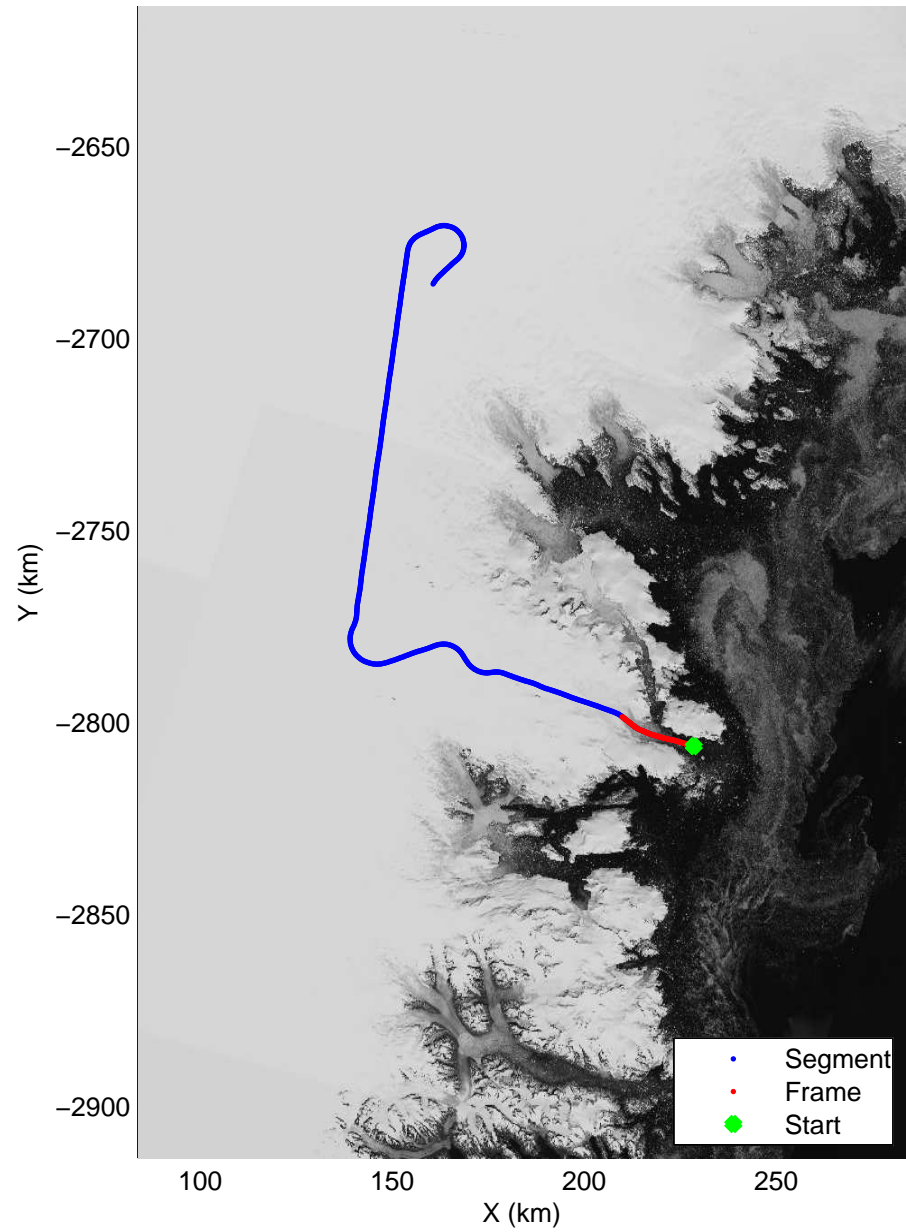

Polar Stereograph 70N/-45E

accum2 2014_Greenland_P3: "Southeast Glaciers 11" 20140408_10_001: 16:20:19.4 to 16:22:57.2 GPS

accum2 2014_Greenland_P3: "Southeast Glaciers 11" 20140408_10_001: 16:20:19.4 to 16:22:57.2 GPS

accum2 2014_Greenland_P3: "Southeast Glaciers 11" 20140408_10_002: 16:22:57.4 to 16:25:25.9 GPS

accum2 2014_Greenland_P3: "Southeast Glaciers 11" 20140408_10_002: 16:22:57.4 to 16:25:25.9 GPS

Polar Stereograph 70N/-45E

accum2 2014_Greenland_P3: "Southeast Glaciers 11" 20140408_10_003: 16:25:26.1 to 16:27:53.3 GPS

accum2 2014_Greenland_P3: "Southeast Glaciers 11" 20140408_10_003: 16:25:26.1 to 16:27:53.3 GPS

Polar Stereograph 70N/-45E

accum2 2014_Greenland_P3: "Southeast Glaciers 11" 20140408_10_004: 16:27:53.5 to 16:30:17.9 GPS

accum2 2014_Greenland_P3: "Southeast Glaciers 11" 20140408_10_004: 16:27:53.5 to 16:30:17.9 GPS

Polar Stereograph 70N/-45E