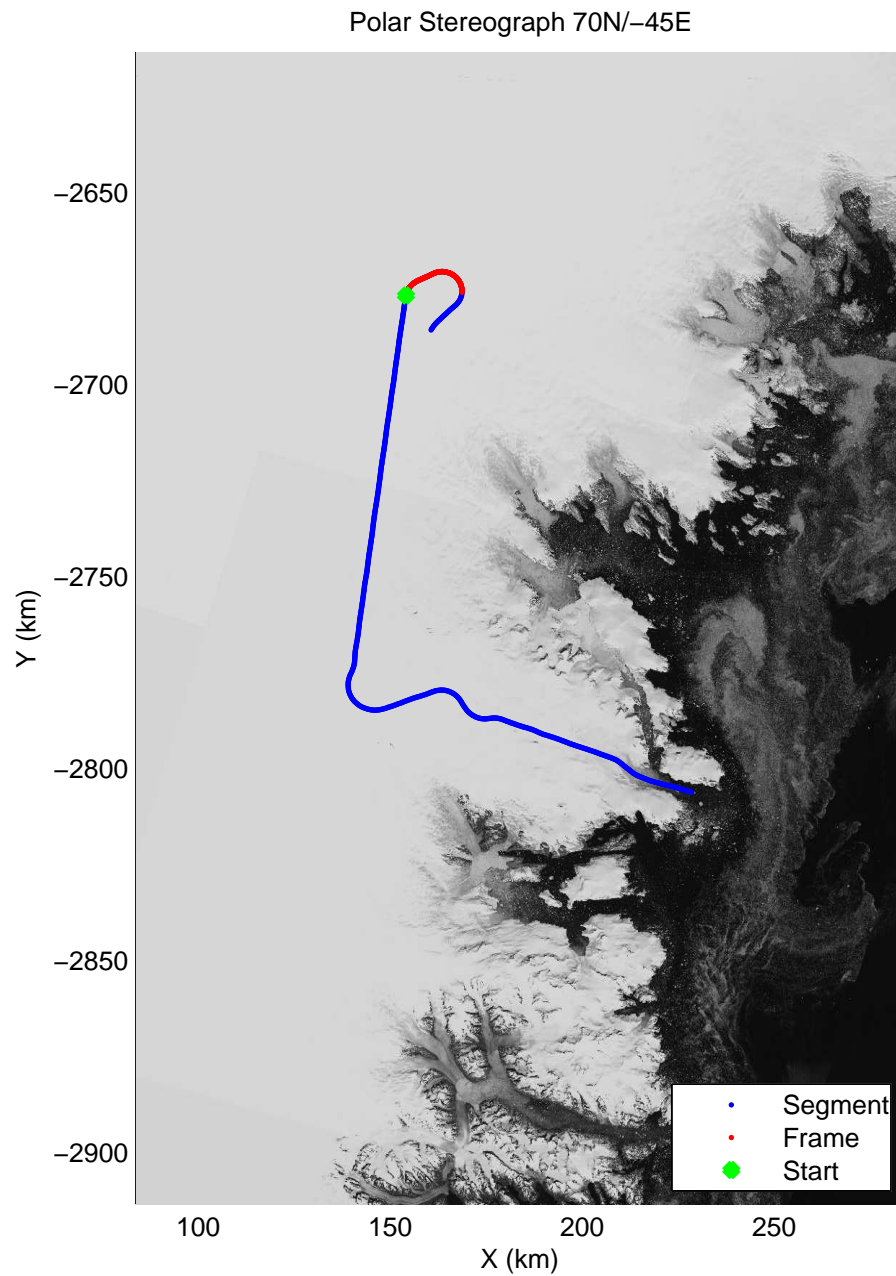

Polar Stereograph 70N/-45E

accum2 2014_Greenland_P3: "Southeast Glaciers 11" 20140408_10_008: 16:37:18.1 to 16:39:46.3 GPS

accum2 2014_Greenland_P3: "Southeast Glaciers 11" 20140408_10_008: 16:37:18.1 to 16:39:46.3 GPS

accum2 2014_Greenland_P3: "Southeast Glaciers 11" 20140408_10_009: 16:39:46.5 to 16:42:20.7 GPS

accum2 2014_Greenland_P3: "Southeast Glaciers 11" 20140408_10_009: 16:39:46.5 to 16:42:20.7 GPS

accum2 2014_Greenland_P3: "Southeast Glaciers 11" 20140408_10_010: 16:42:20.9 to 16:44:58.6 GPS

accum2 2014_Greenland_P3: "Southeast Glaciers 11" 20140408_10_010: 16:42:20.9 to 16:44:58.6 GPS

accum2 2014_Greenland_P3: "Southeast Glaciers 11" 20140408_10_011: 16:44:58.8 to 16:47:29.3 GPS

accum2 2014_Greenland_P3: "Southeast Glaciers 11" 20140408_10_011: 16:44:58.8 to 16:47:29.3 GPS

accum2 2014_Greenland_P3: "Southeast Glaciers 11" 20140408_10_012: 16:47:29.5 to 16:49:10.7 GPS

accum2 2014_Greenland_P3: "Southeast Glaciers 11" 20140408_10_012: 16:47:29.5 to 16:49:10.7 GPS