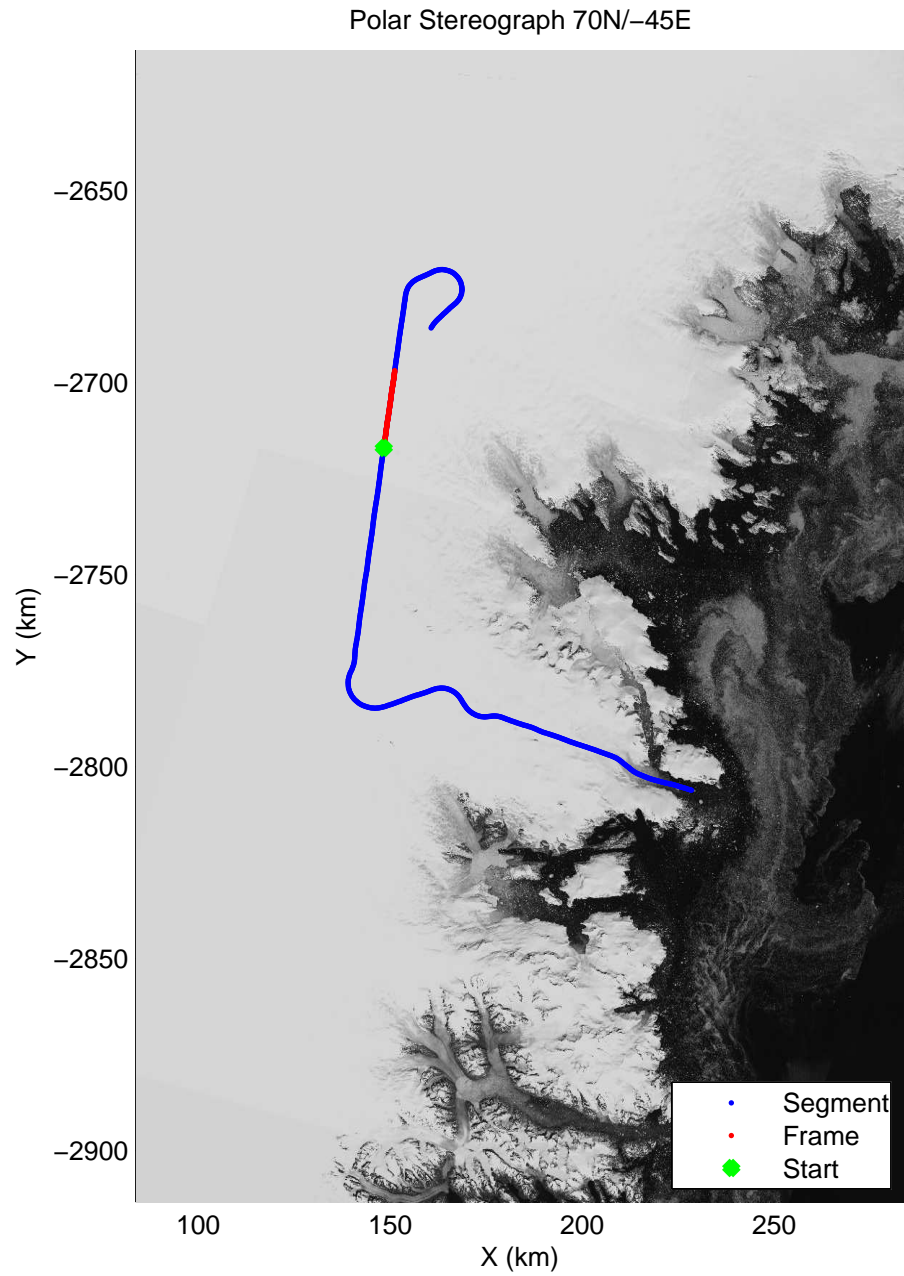

Polar Stereograph 70N/-45E

accum2 2014_Greenland_P3: "Southeast Glaciers 11" 20140408_10_008: 16:37:18.1 to 16:39:46.3 GPS

accum2 2014_Greenland_P3: "Southeast Glaciers 11" 20140408_10_008: 16:37:18.1 to 16:39:46.3 GPS

accum2 2014_Greenland_P3: "Southeast Glaciers 11" 20140408_10_009: 16:39:46.5 to 16:42:20.7 GPS

accum2 2014_Greenland_P3: "Southeast Glaciers 11" 20140408_10_009: 16:39:46.5 to 16:42:20.7 GPS

accum2 2014_Greenland_P3: "Southeast Glaciers 11" 20140408_10_010: 16:42:20.9 to 16:44:58.6 GPS