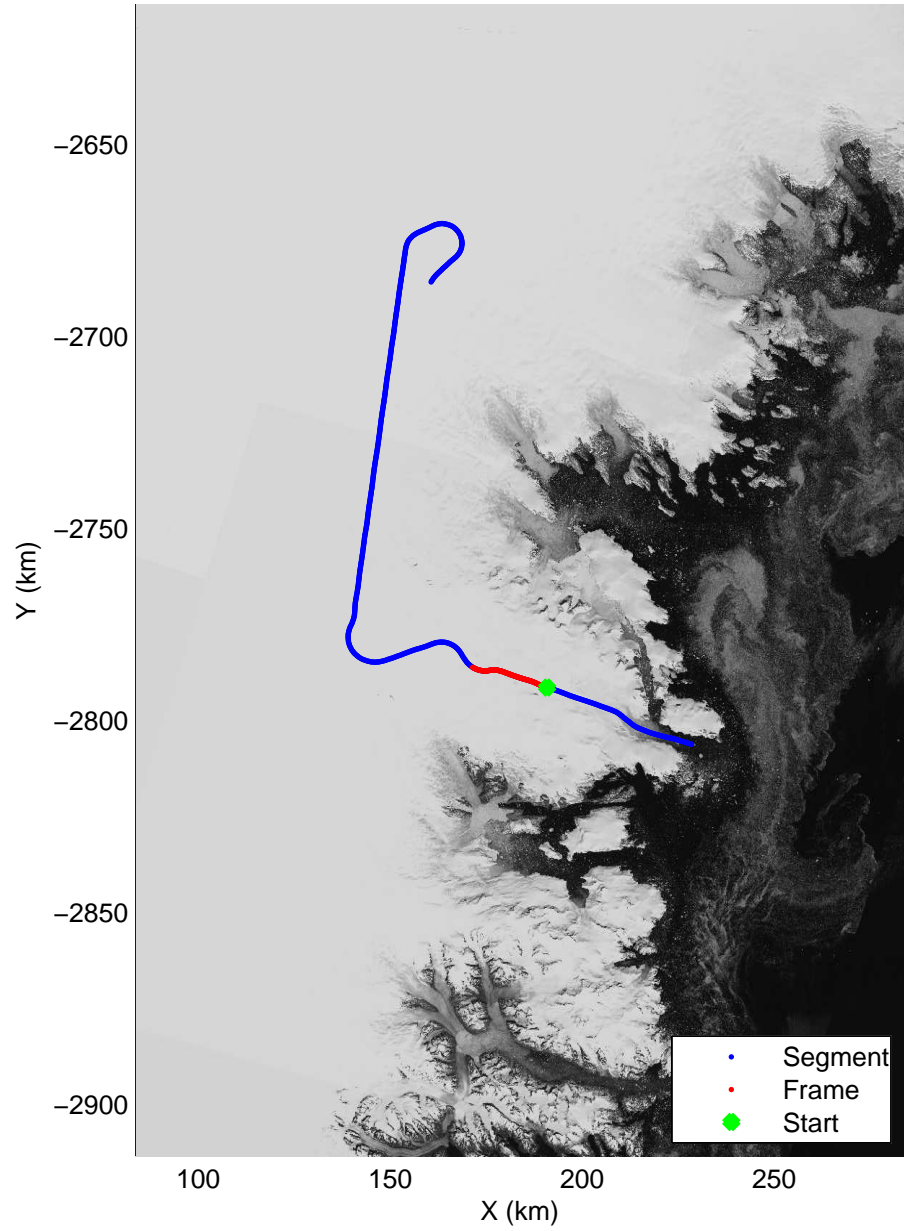

Polar Stereograph 70N/-45E

accum2 2014_Greenland_P3: "Southeast Glaciers 11" 20140408_10_001: 16:20:19.4 to 16:22:57.2 GPS

accum2 2014_Greenland_P3: "Southeast Glaciers 11" 20140408_10_001: 16:20:19.4 to 16:22:57.2 GPS

accum2 2014_Greenland_P3: "Southeast Glaciers 11" 20140408_10_002: 16:22:57.4 to 16:25:25.9 GPS

accum2 2014_Greenland_P3: "Southeast Glaciers 11" 20140408_10_002: 16:22:57.4 to 16:25:25.9 GPS

Polar Stereograph 70N/-45E

accum2 2014_Greenland_P3: "Southeast Glaciers 11" 20140408_10_003: 16:25:26.1 to 16:27:53.3 GPS

accum2 2014_Greenland_P3: "Southeast Glaciers 11" 20140408_10_003: 16:25:26.1 to 16:27:53.3 GPS

Polar Stereograph 70N/-45E

accum2 2014_Greenland_P3: "Southeast Glaciers 11" 20140408_10_004: 16:27:53.5 to 16:30:17.9 GPS

accum2 2014_Greenland_P3: "Southeast Glaciers 11" 20140408_10_004: 16:27:53.5 to 16:30:17.9 GPS

Polar Stereograph 70N/-45E