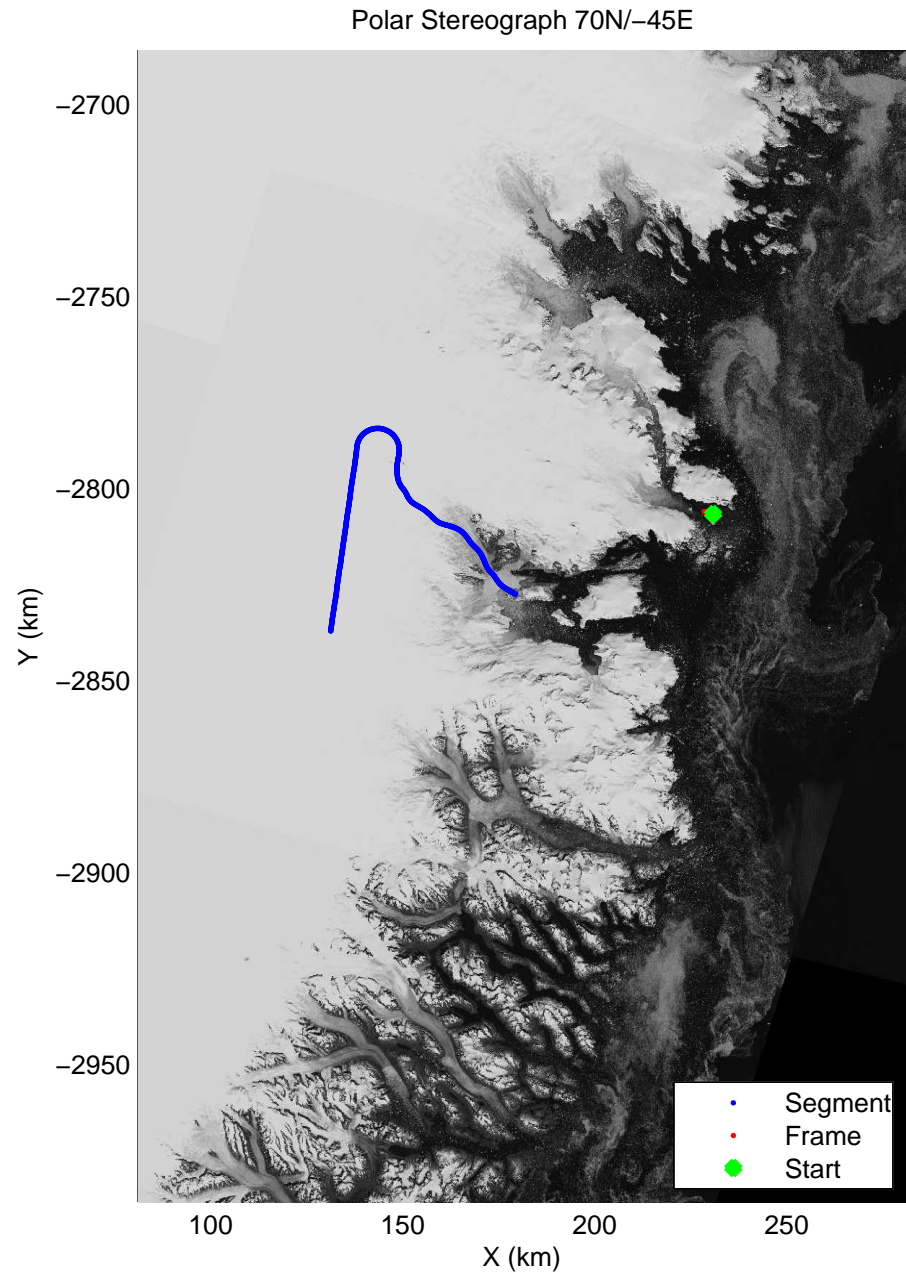

accum2 2014_Greenland_P3: "Southeast Glaciers 10" 20140408_09_004: 15:57:56.5 to 16:00:25.9 GPS

accum2 2014_Greenland_P3: "Southeast Glaciers 10" 20140408_09_004: 15:57:56.5 to 16:00:25.9 GPS

accum2 2014_Greenland_P3: "Southeast Glaciers 10" 20140408_09_005: 16:00:26.1 to 16:02:59.9 GPS

accum2 2014_Greenland_P3: "Southeast Glaciers 10" 20140408_09_005: 16:00:26.1 to 16:02:59.9 GPS

Polar Stereograph 70N/-45E

accum2 2014_Greenland_P3: "Southeast Glaciers 10" 20140408_09_006: 16:03:00.2 to 16:05:03.6 GPS

accum2 2014_Greenland_P3: "Southeast Glaciers 10" 20140408_09_006: 16:03:00.2 to 16:05:03.6 GPS

accum2 2014_Greenland_P3: "Southeast Glaciers 10" 20140408_09_007: 16:20:00.2 to 16:20:19.2 GPS

accum2 2014_Greenland_P3: "Southeast Glaciers 10" 20140408_09_007: 16:20:00.2 to 16:20:19.2 GPS