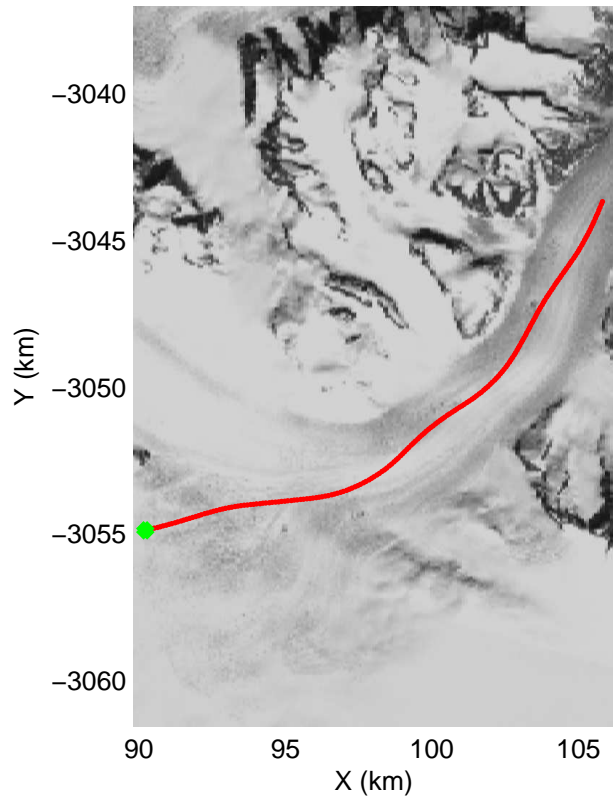

accum2 2014_Greenland_P3: "Southeast Glaciers 06" 20140408_06_003: 13:24:58.3 to 13:27:26.1 GPS

Polar Stereograph 70N/-45E

accum2 2014_Greenland_P3: "Southeast Glaciers 06" 20140408_06_004: 13:27:26.3 to 13:30:00.3 GPS

accum2 2014_Greenland_P3: "Southeast Glaciers 06" 20140408_06_004: 13:27:26.3 to 13:30:00.3 GPS

Polar Stereograph 70N/-45E

accum2 2014_Greenland_P3: "Southeast Glaciers 06" 20140408_06_005: 13:30:00.4 to 13:32:43.1 GPS