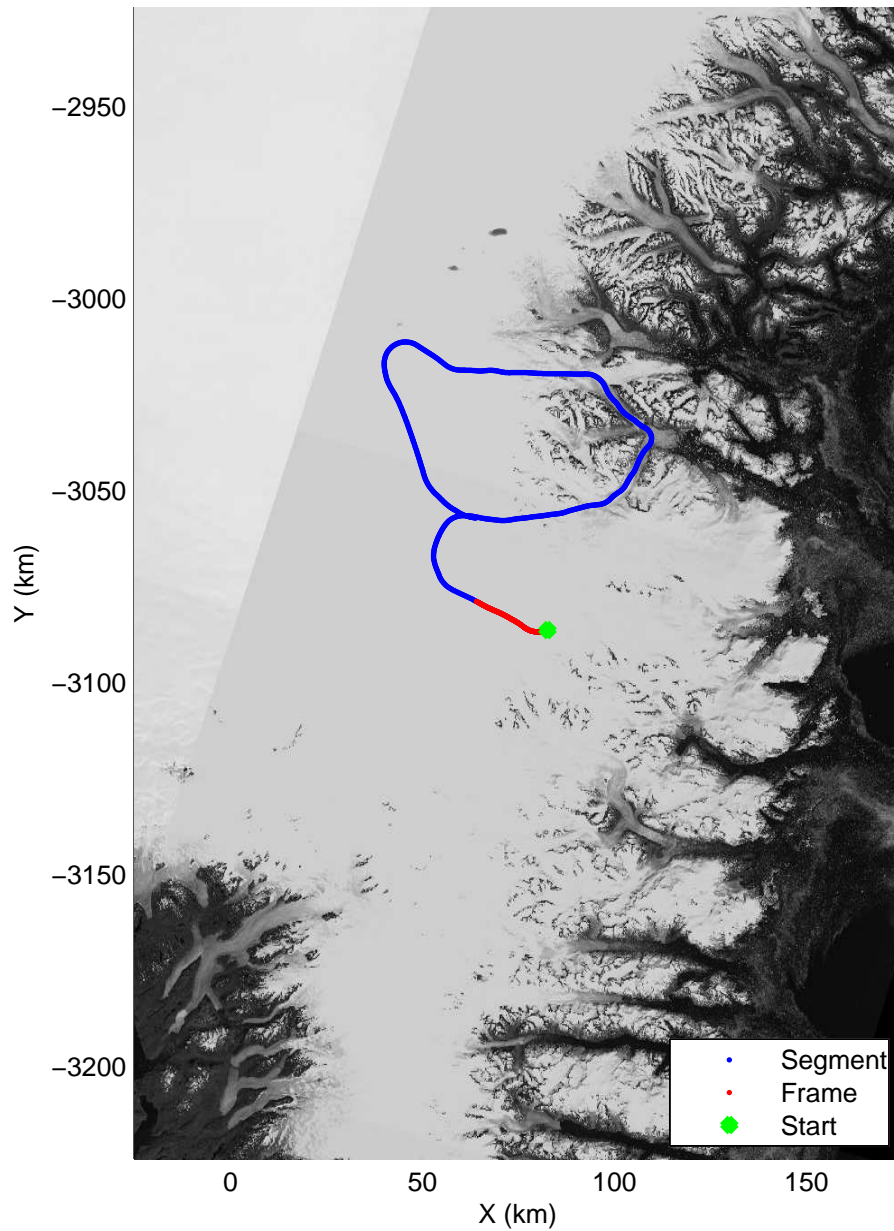

Polar Stereograph 70N/-45E

accum2 2014_Greenland_P3: "Southeast Glaciers 06" 20140408_06_001: 13:20:22.8 to 13:22:42.4 GPS

accum2 2014_Greenland_P3: "Southeast Glaciers 06" 20140408_06_001: 13:20:22.8 to 13:22:42.4 GPS

accum2 2014_Greenland_P3: "Southeast Glaciers 06" 20140408_06_002: 13:22:42.6 to 13:24:58.1 GPS

accum2 2014_Greenland_P3: "Southeast Glaciers 06" 20140408_06_002: 13:22:42.6 to 13:24:58.1 GPS

accum2 2014_Greenland_P3: "Southeast Glaciers 06" 20140408_06_003: 13:24:58.3 to 13:27:26.1 GPS

accum2 2014_Greenland_P3: "Southeast Glaciers 06" 20140408_06_003: 13:24:58.3 to 13:27:26.1 GPS

Polar Stereograph 70N/-45E

accum2 2014_Greenland_P3: "Southeast Glaciers 06" 20140408_06_004: 13:27:26.3 to 13:30:00.3 GPS

accum2 2014_Greenland_P3: "Southeast Glaciers 06" 20140408_06_004: 13:27:26.3 to 13:30:00.3 GPS

Polar Stereograph 70N/-45E

accum2 2014_Greenland_P3: "Southeast Glaciers 06" 20140408_06_005: 13:30:00.4 to 13:32:43.1 GPS