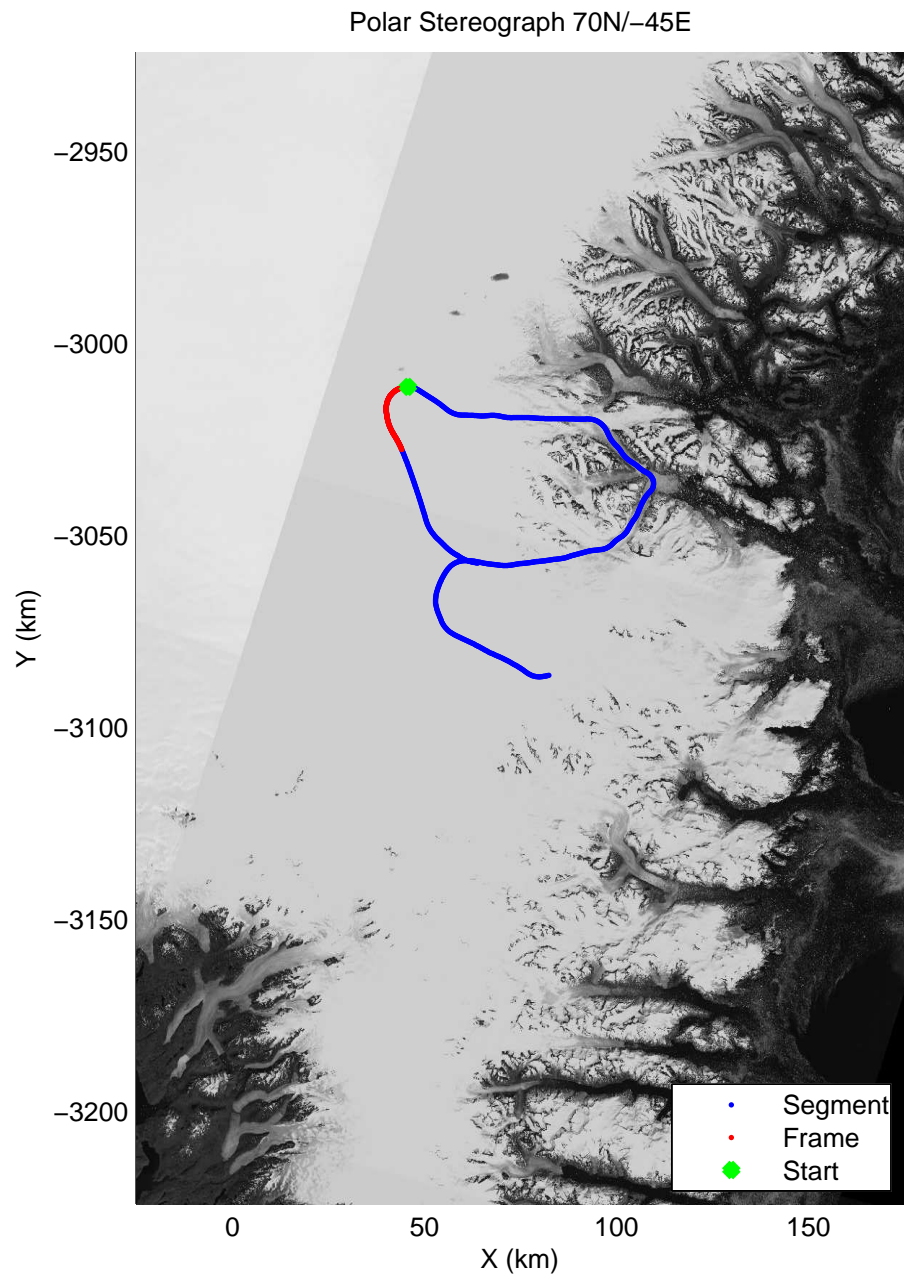

accum2 2014_Greenland_P3: "Southeast Glaciers 06" 20140408_06_007: 13:35:32.3 to 13:37:59.0 GPS

Polar Stereograph 70N/-45E

accum2 2014_Greenland_P3: "Southeast Glaciers 06" 20140408_06_008: 13:37:59.2 to 13:40:24.5 GPS

accum2 2014_Greenland_P3: "Southeast Glaciers 06" 20140408_06_008: 13:37:59.2 to 13:40:24.5 GPS

accum2 2014_Greenland_P3: "Southeast Glaciers 06" 20140408_06_009: 13:40:24.6 to 13:42:46.3 GPS

accum2 2014_Greenland_P3: "Southeast Glaciers 06" 20140408_06_009: 13:40:24.6 to 13:42:46.3 GPS

accum2 2014_Greenland_P3: "Southeast Glaciers 06" 20140408_06_010: 13:42:46.5 to 13:45:15.2 GPS

accum2 2014_Greenland_P3: "Southeast Glaciers 06" 20140408_06_010: 13:42:46.5 to 13:45:15.2 GPS

accum2 2014_Greenland_P3: "Southeast Glaciers 06" 20140408_06_011: 13:45:15.4 to 13:47:34.4 GPS