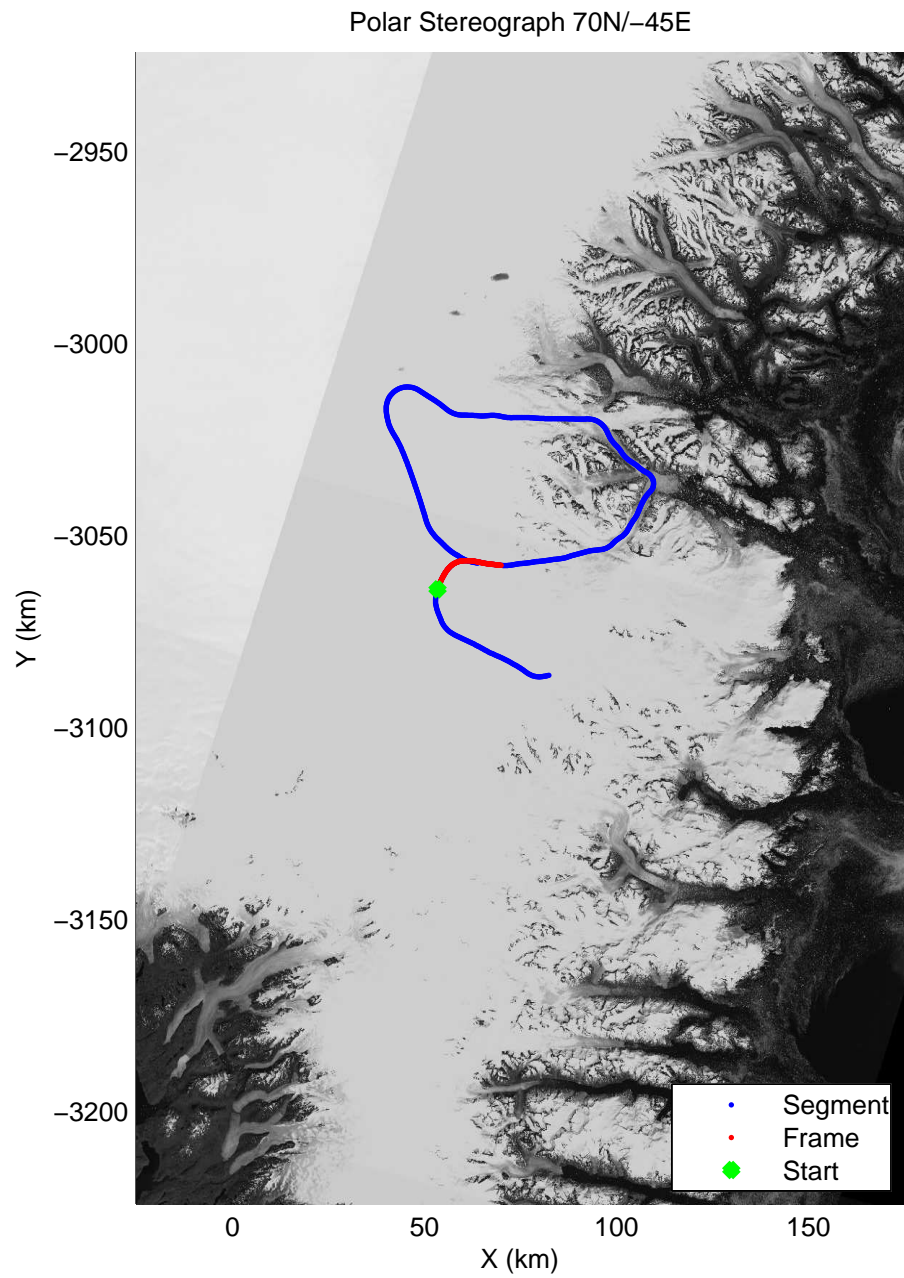

Polar Stereograph 70N/-45E

accum2 2014_Greenland_P3: "Southeast Glaciers 06" 20140408_06_001: 13:20:22.8 to 13:22:42.4 GPS

accum2 2014_Greenland_P3: "Southeast Glaciers 06" 20140408_06_001: 13:20:22.8 to 13:22:42.4 GPS

accum2 2014_Greenland_P3: "Southeast Glaciers 06" 20140408_06_002: 13:22:42.6 to 13:24:58.1 GPS

accum2 2014_Greenland_P3: "Southeast Glaciers 06" 20140408_06_002: 13:22:42.6 to 13:24:58.1 GPS

accum2 2014_Greenland_P3: "Southeast Glaciers 06" 20140408_06_003: 13:24:58.3 to 13:27:26.1 GPS

accum2 2014_Greenland_P3: "Southeast Glaciers 06" 20140408_06_003: 13:24:58.3 to 13:27:26.1 GPS

Polar Stereograph 70N/-45E

accum2 2014_Greenland_P3: "Southeast Glaciers 06" 20140408_06_004: 13:27:26.3 to 13:30:00.3 GPS

accum2 2014_Greenland_P3: "Southeast Glaciers 06" 20140408_06_004: 13:27:26.3 to 13:30:00.3 GPS

Polar Stereograph 70N/-45E

accum2 2014_Greenland_P3: "Southeast Glaciers 06" 20140408_06_005: 13:30:00.4 to 13:32:43.1 GPS