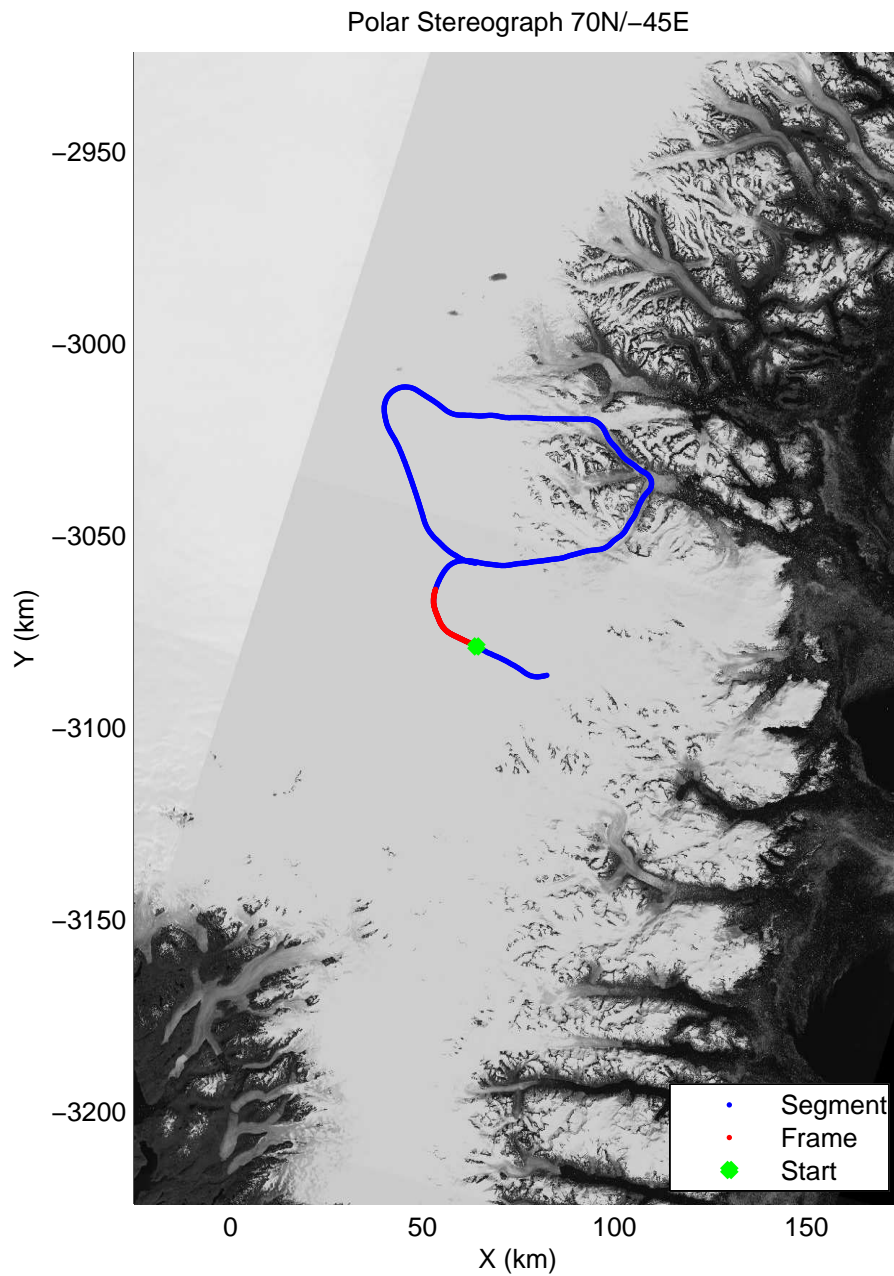

Polar Stereograph 70N/-45E

accum2 2014_Greenland_P3: "Southeast Glaciers 06" 20140408_06_001: 13:20:22.8 to 13:22:42.4 GPS

accum2 2014_Greenland_P3: "Southeast Glaciers 06" 20140408_06_001: 13:20:22.8 to 13:22:42.4 GPS

accum2 2014_Greenland_P3: "Southeast Glaciers 06" 20140408_06_002: 13:22:42.6 to 13:24:58.1 GPS

accum2 2014_Greenland_P3: "Southeast Glaciers 06" 20140408_06_002: 13:22:42.6 to 13:24:58.1 GPS

accum2 2014_Greenland_P3: "Southeast Glaciers 06" 20140408_06_003: 13:24:58.3 to 13:27:26.1 GPS

accum2 2014_Greenland_P3: "Southeast Glaciers 06" 20140408_06_003: 13:24:58.3 to 13:27:26.1 GPS

Polar Stereograph 70N/-45E

accum2 2014_Greenland_P3: "Southeast Glaciers 06" 20140408_06_004: 13:27:26.3 to 13:30:00.3 GPS

accum2 2014_Greenland_P3: "Southeast Glaciers 06" 20140408_06_004: 13:27:26.3 to 13:30:00.3 GPS

Polar Stereograph 70N/-45E

accum2 2014_Greenland_P3: "Southeast Glaciers 06" 20140408_06_005: 13:30:00.4 to 13:32:43.1 GPS