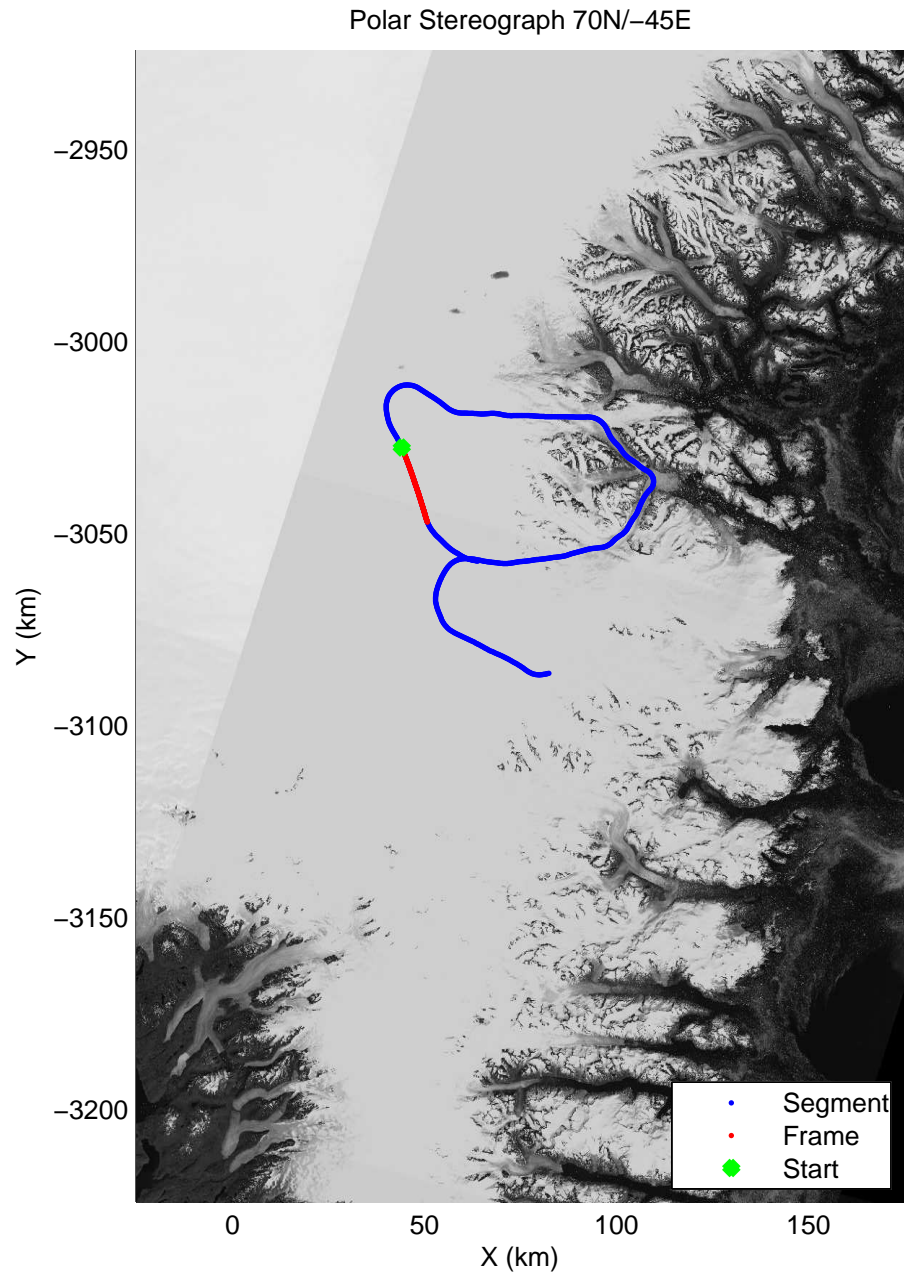

accum2 2014_Greenland_P3: "Southeast Glaciers 06" 20140408_06_007: 13:35:32.3 to 13:37:59.0 GPS

Polar Stereograph 70N/-45E

accum2 2014_Greenland_P3: "Southeast Glaciers 06" 20140408_06_008: 13:37:59.2 to 13:40:24.5 GPS

accum2 2014_Greenland_P3: "Southeast Glaciers 06" 20140408_06_008: 13:37:59.2 to 13:40:24.5 GPS

accum2 2014_Greenland_P3: "Southeast Glaciers 06" 20140408_06_009: 13:40:24.6 to 13:42:46.3 GPS

accum2 2014_Greenland_P3: "Southeast Glaciers 06" 20140408_06_009: 13:40:24.6 to 13:42:46.3 GPS

accum2 2014_Greenland_P3: "Southeast Glaciers 06" 20140408_06_010: 13:42:46.5 to 13:45:15.2 GPS

accum2 2014_Greenland_P3: "Southeast Glaciers 06" 20140408_06_010: 13:42:46.5 to 13:45:15.2 GPS

accum2 2014_Greenland_P3: "Southeast Glaciers 06" 20140408_06_011: 13:45:15.4 to 13:47:34.4 GPS