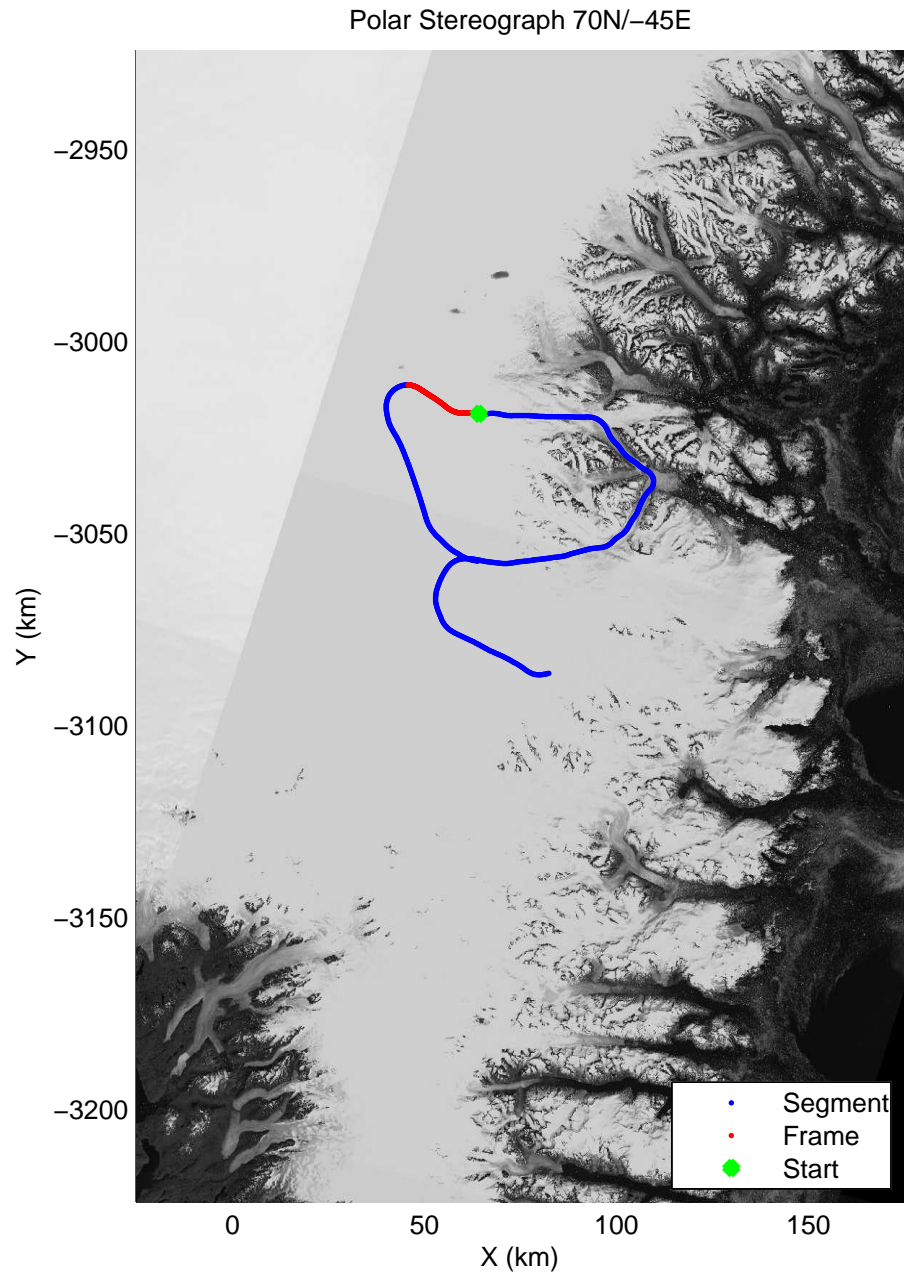

accum2 2014_Greenland_P3: "Southeast Glaciers 06" 20140408_06_006: 13:32:43.4 to 13:35:32.1 GPS

Polar Stereograph 70N/-45E

accum2 2014_Greenland_P3: "Southeast Glaciers 06" 20140408_06_007: 13:35:32.3 to 13:37:59.0 GPS

accum2 2014_Greenland_P3: "Southeast Glaciers 06" 20140408_06_007: 13:35:32.3 to 13:37:59.0 GPS

Polar Stereograph 70N/-45E

accum2 2014_Greenland_P3: "Southeast Glaciers 06" 20140408_06_008: 13:37:59.2 to 13:40:24.5 GPS

accum2 2014_Greenland_P3: "Southeast Glaciers 06" 20140408_06_008: 13:37:59.2 to 13:40:24.5 GPS

accum2 2014_Greenland_P3: "Southeast Glaciers 06" 20140408_06_009: 13:40:24.6 to 13:42:46.3 GPS

accum2 2014_Greenland_P3: "Southeast Glaciers 06" 20140408_06_009: 13:40:24.6 to 13:42:46.3 GPS