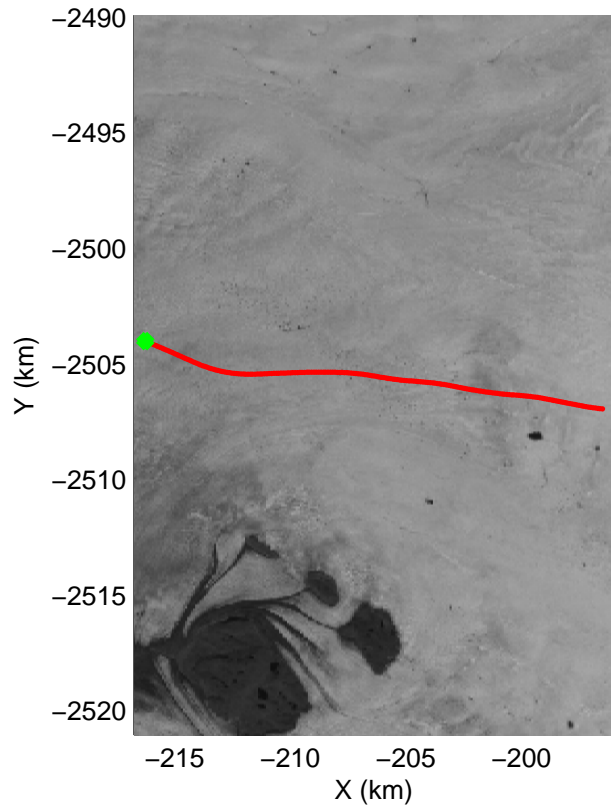

Polar Stereograph 70N/-45E

accum2 2014_Greenland_P3: "Southeast Glaciers 03" 20140408_03_001: 11:30:43.5 to 11:33:36.0 GPS

accum2 2014_Greenland_P3: "Southeast Glaciers 03" 20140408_03_001: 11:30:43.5 to 11:33:36.0 GPS

accum2 2014_Greenland_P3: "Southeast Glaciers 03" 20140408_03_002: 11:33:36.3 to 11:36:27.0 GPS

accum2 2014_Greenland_P3: "Southeast Glaciers 03" 20140408_03_002: 11:33:36.3 to 11:36:27.0 GPS

Polar Stereograph 70N/-45E

accum2 2014_Greenland_P3: "Southeast Glaciers 03" 20140408_03_003: 11:36:27.2 to 11:39:15.6 GPS

accum2 2014_Greenland_P3: "Southeast Glaciers 03" 20140408_03_003: 11:36:27.2 to 11:39:15.6 GPS

accum2 2014_Greenland_P3: "Southeast Glaciers 03" 20140408_03_004: 11:39:15.8 to 11:41:01.7 GPS

accum2 2014_Greenland_P3: "Southeast Glaciers 03" 20140408_03_004: 11:39:15.8 to 11:41:01.7 GPS