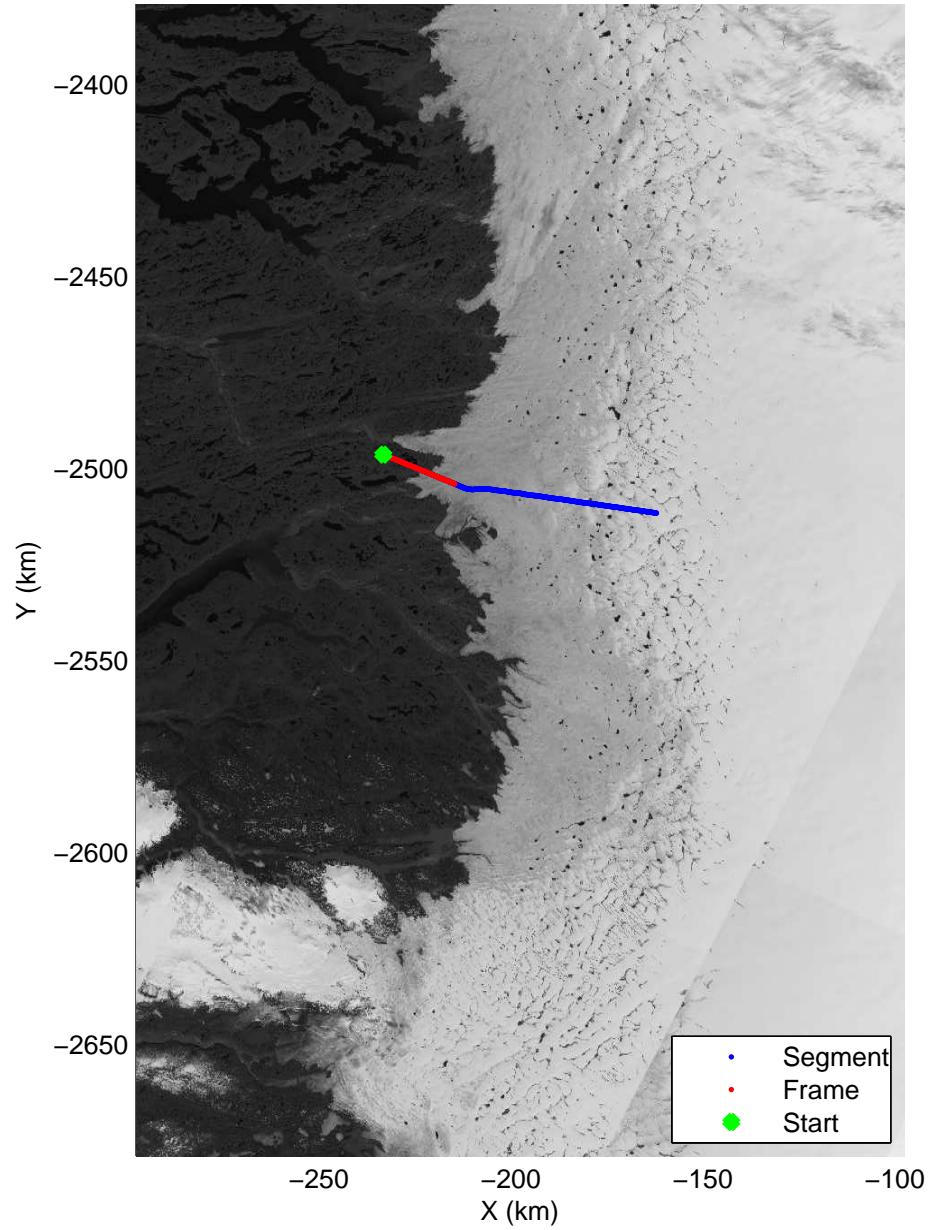

Polar Stereograph 70N/-45E

accum2 2014_Greenland_P3: "Southeast Glaciers 03" 20140408_03_001: 11:30:43.5 to 11:33:36.0 GPS

accum2 2014_Greenland_P3: "Southeast Glaciers 03" 20140408_03_001: 11:30:43.5 to 11:33:36.0 GPS

accum2 2014_Greenland_P3: "Southeast Glaciers 03" 20140408_03_002: 11:33:36.3 to 11:36:27.0 GPS

accum2 2014_Greenland_P3: "Southeast Glaciers 03" 20140408_03_002: 11:33:36.3 to 11:36:27.0 GPS

Polar Stereograph 70N/-45E

accum2 2014_Greenland_P3: "Southeast Glaciers 03" 20140408_03_003: 11:36:27.2 to 11:39:15.6 GPS

accum2 2014_Greenland_P3: "Southeast Glaciers 03" 20140408_03_003: 11:36:27.2 to 11:39:15.6 GPS

accum2 2014_Greenland_P3: "Southeast Glaciers 03" 20140408_03_004: 11:39:15.8 to 11:41:01.7 GPS

accum2 2014_Greenland_P3: "Southeast Glaciers 03" 20140408_03_004: 11:39:15.8 to 11:41:01.7 GPS