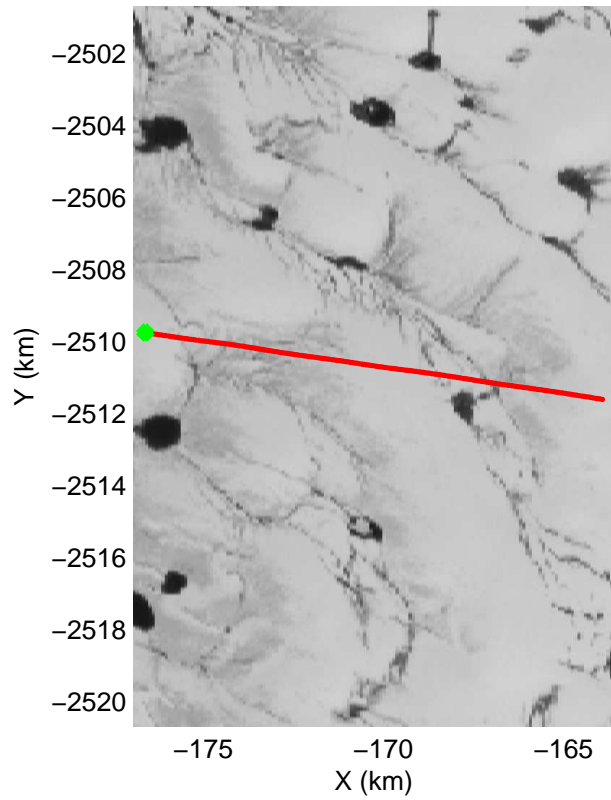

accum2 2014_Greenland_P3: "Southeast Glaciers 03" 20140408_03_002: 11:33:36.3 to 11:36:27.0 GPS

accum2 2014_Greenland_P3: "Southeast Glaciers 03" 20140408_03_002: 11:33:36.3 to 11:36:27.0 GPS

Polar Stereograph 70N/-45E

accum2 2014_Greenland_P3: "Southeast Glaciers 03" 20140408_03_003: 11:36:27.2 to 11:39:15.6 GPS

accum2 2014_Greenland_P3: "Southeast Glaciers 03" 20140408_03_003: 11:36:27.2 to 11:39:15.6 GPS

accum2 2014_Greenland_P3: "Southeast Glaciers 03" 20140408_03_004: 11:39:15.8 to 11:41:01.7 GPS

accum2 2014_Greenland_P3: "Southeast Glaciers 03" 20140408_03_004: 11:39:15.8 to 11:41:01.7 GPS