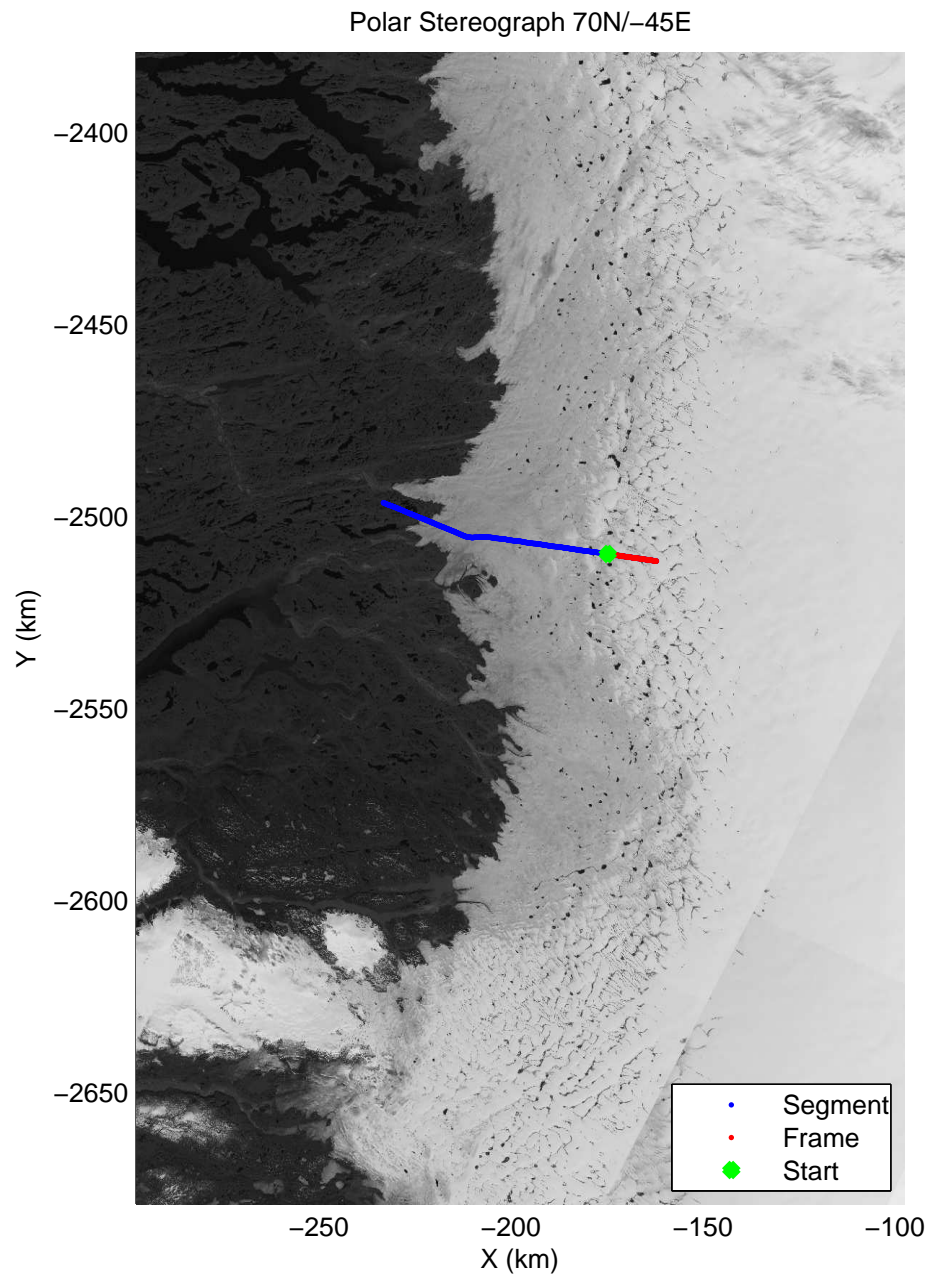

Polar Stereograph 70N/-45E

accum2 2014_Greenland_P3: "Southeast Glaciers 03" 20140408_03_001: 11:30:43.5 to 11:33:36.0 GPS

accum2 2014_Greenland_P3: "Southeast Glaciers 03" 20140408_03_001: 11:30:43.5 to 11:33:36.0 GPS

accum2 2014_Greenland_P3: "Southeast Glaciers 03" 20140408_03_002: 11:33:36.3 to 11:36:27.0 GPS

accum2 2014_Greenland_P3: "Southeast Glaciers 03" 20140408_03_002: 11:33:36.3 to 11:36:27.0 GPS

Polar Stereograph 70N/-45E

accum2 2014_Greenland_P3: "Southeast Glaciers 03" 20140408_03_003: 11:36:27.2 to 11:39:15.6 GPS

accum2 2014_Greenland_P3: "Southeast Glaciers 03" 20140408_03_003: 11:36:27.2 to 11:39:15.6 GPS

accum2 2014_Greenland_P3: "Southeast Glaciers 03" 20140408_03_004: 11:39:15.8 to 11:41:01.7 GPS

accum2 2014_Greenland_P3: "Southeast Glaciers 03" 20140408_03_004: 11:39:15.8 to 11:41:01.7 GPS