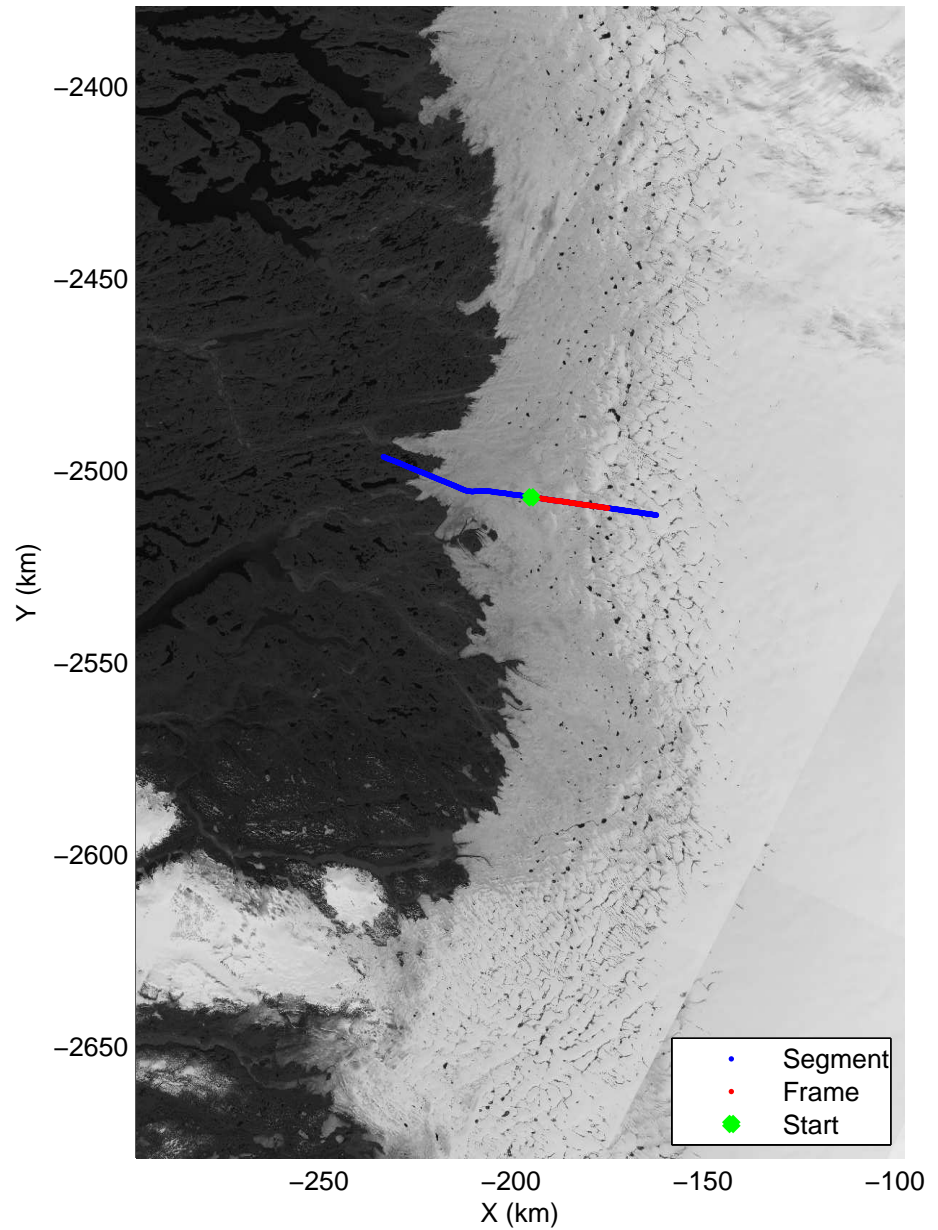

Polar Stereograph 70N/-45E

accum2 2014_Greenland_P3: "Southeast Glaciers 03" 20140408_03_001: 11:30:43.5 to 11:33:36.0 GPS

accum2 2014_Greenland_P3: "Southeast Glaciers 03" 20140408_03_001: 11:30:43.5 to 11:33:36.0 GPS

accum2 2014_Greenland_P3: "Southeast Glaciers 03" 20140408_03_002: 11:33:36.3 to 11:36:27.0 GPS

accum2 2014_Greenland_P3: "Southeast Glaciers 03" 20140408_03_002: 11:33:36.3 to 11:36:27.0 GPS

Polar Stereograph 70N/-45E

accum2 2014_Greenland_P3: "Southeast Glaciers 03" 20140408_03_003: 11:36:27.2 to 11:39:15.6 GPS

accum2 2014_Greenland_P3: "Southeast Glaciers 03" 20140408_03_003: 11:36:27.2 to 11:39:15.6 GPS

accum2 2014_Greenland_P3: "Southeast Glaciers 03" 20140408_03_004: 11:39:15.8 to 11:41:01.7 GPS

accum2 2014_Greenland_P3: "Southeast Glaciers 03" 20140408_03_004: 11:39:15.8 to 11:41:01.7 GPS