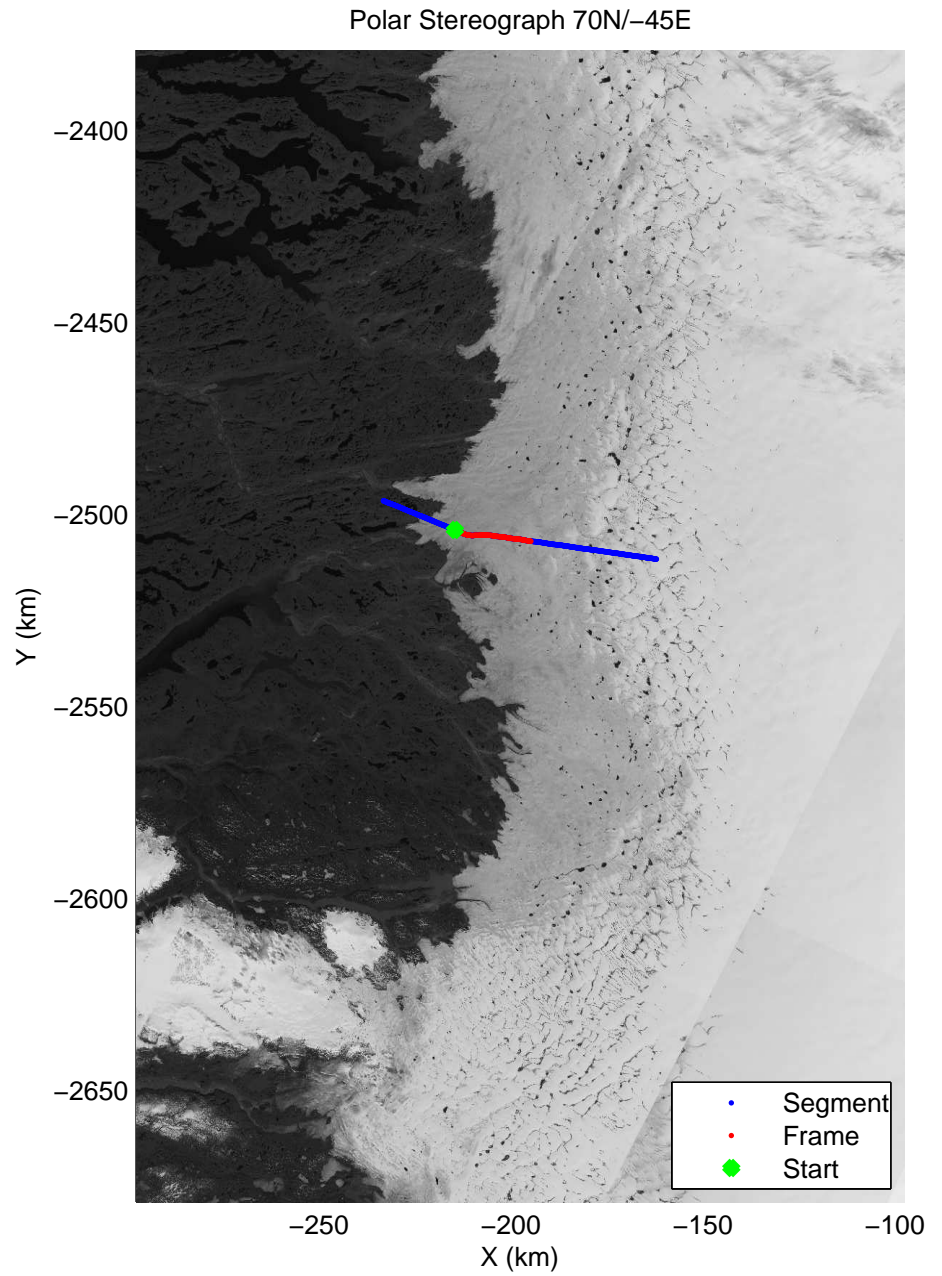

Polar Stereograph 70N/-45E

accum2 2014_Greenland_P3: "Southeast Glaciers 03" 20140408_03_001: 11:30:43.5 to 11:33:36.0 GPS

accum2 2014_Greenland_P3: "Southeast Glaciers 03" 20140408_03_001: 11:30:43.5 to 11:33:36.0 GPS

accum2 2014_Greenland_P3: "Southeast Glaciers 03" 20140408_03_002: 11:33:36.3 to 11:36:27.0 GPS

accum2 2014_Greenland_P3: "Southeast Glaciers 03" 20140408_03_002: 11:33:36.3 to 11:36:27.0 GPS

Polar Stereograph 70N/-45E

accum2 2014_Greenland_P3: "Southeast Glaciers 03" 20140408_03_003: 11:36:27.2 to 11:39:15.6 GPS

accum2 2014_Greenland_P3: "Southeast Glaciers 03" 20140408_03_003: 11:36:27.2 to 11:39:15.6 GPS

accum2 2014_Greenland_P3: "Southeast Glaciers 03" 20140408_03_004: 11:39:15.8 to 11:41:01.7 GPS

accum2 2014_Greenland_P3: "Southeast Glaciers 03" 20140408_03_004: 11:39:15.8 to 11:41:01.7 GPS