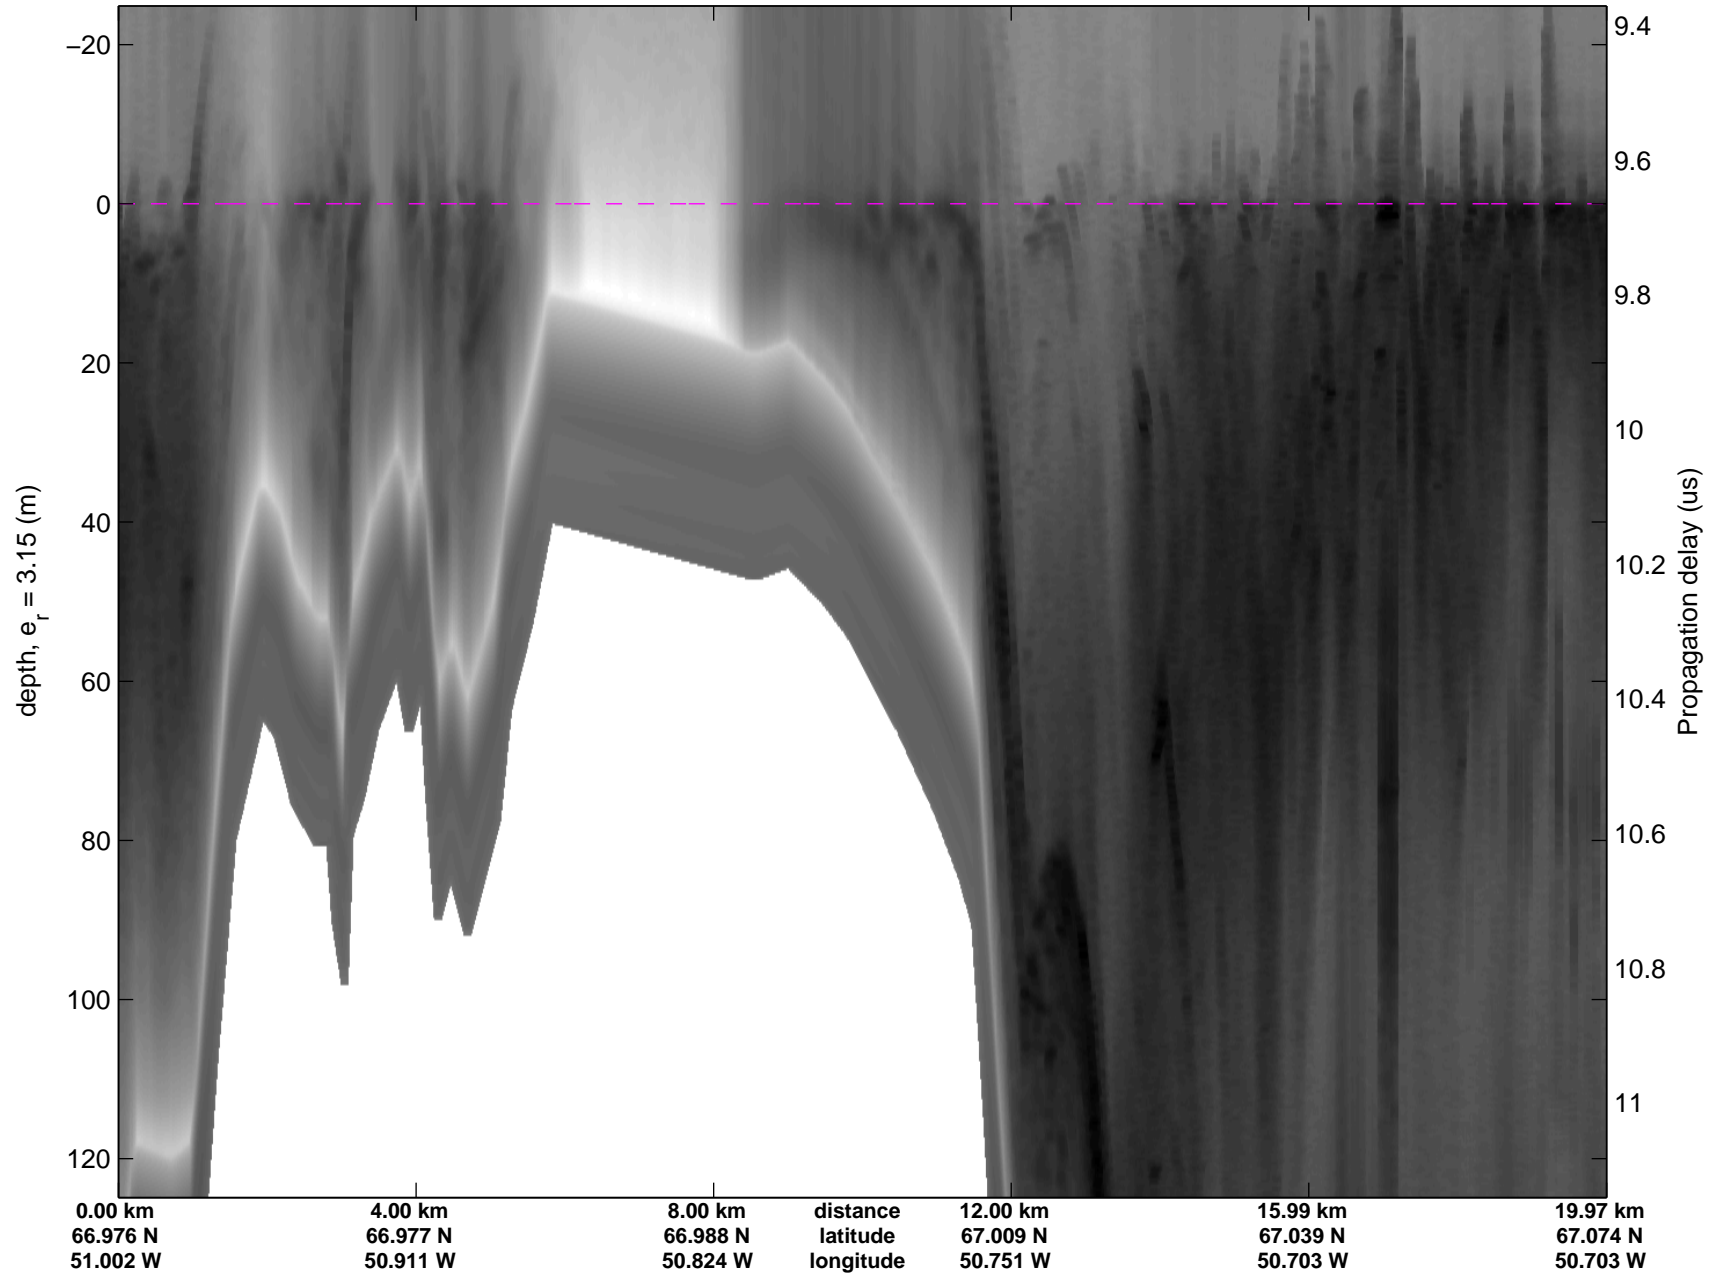

Polar Stereograph 70N/-45E

accum2 2014_Greenland_P3: "Southeast Glaciers 02" 20140408_02_001: 11:24:50.7 to 11:27:35.1 GPS

accum2 2014_Greenland_P3: "Southeast Glaciers 02" 20140408_02_001: 11:24:50.7 to 11:27:35.1 GPS

Polar Stereograph 70N/-45E

accum2 2014_Greenland_P3: "Southeast Glaciers 02" 20140408_02_002: 11:27:35.3 to 11:30:42.1 GPS

accum2 2014_Greenland_P3: "Southeast Glaciers 02" 20140408_02_002: 11:27:35.3 to 11:30:42.1 GPS