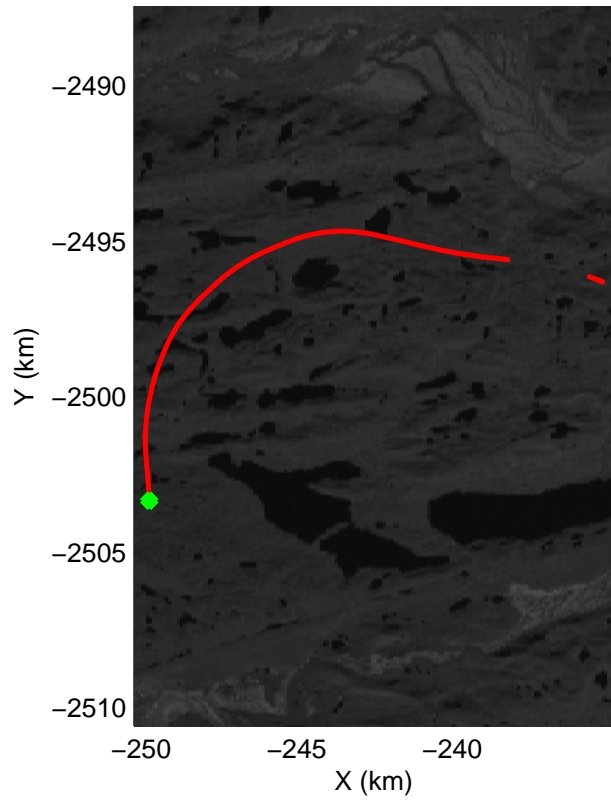

Polar Stereograph 70N/-45E

accum2 2014_Greenland_P3: "Southeast Glaciers 02" 20140408_02_001: 11:24:50.7 to 11:27:35.1 GPS

accum2 2014_Greenland_P3: "Southeast Glaciers 02" 20140408_02_001: 11:24:50.7 to 11:27:35.1 GPS

Polar Stereograph 70N/-45E

accum2 2014_Greenland_P3: "Southeast Glaciers 02" 20140408_02_002: 11:27:35.3 to 11:30:42.1 GPS

accum2 2014_Greenland_P3: "Southeast Glaciers 02" 20140408_02_002: 11:27:35.3 to 11:30:42.1 GPS