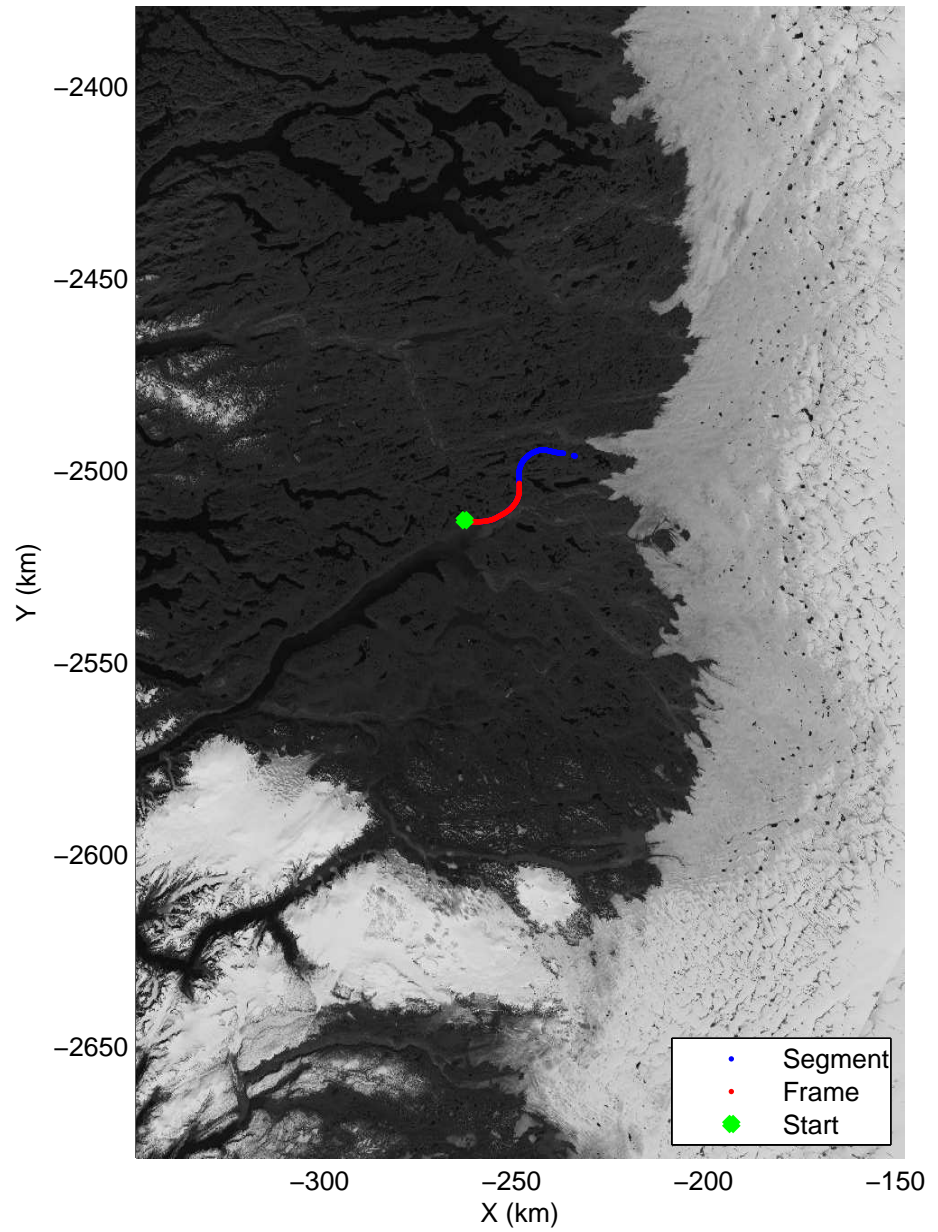

Polar Stereograph 70N/-45E

accum2 2014_Greenland_P3: "Southeast Glaciers 02" 20140408_02_001: 11:24:50.7 to 11:27:35.1 GPS

accum2 2014_Greenland_P3: "Southeast Glaciers 02" 20140408_02_001: 11:24:50.7 to 11:27:35.1 GPS

Polar Stereograph 70N/-45E

accum2 2014_Greenland_P3: "Southeast Glaciers 02" 20140408_02_002: 11:27:35.3 to 11:30:42.1 GPS

accum2 2014_Greenland_P3: "Southeast Glaciers 02" 20140408_02_002: 11:27:35.3 to 11:30:42.1 GPS