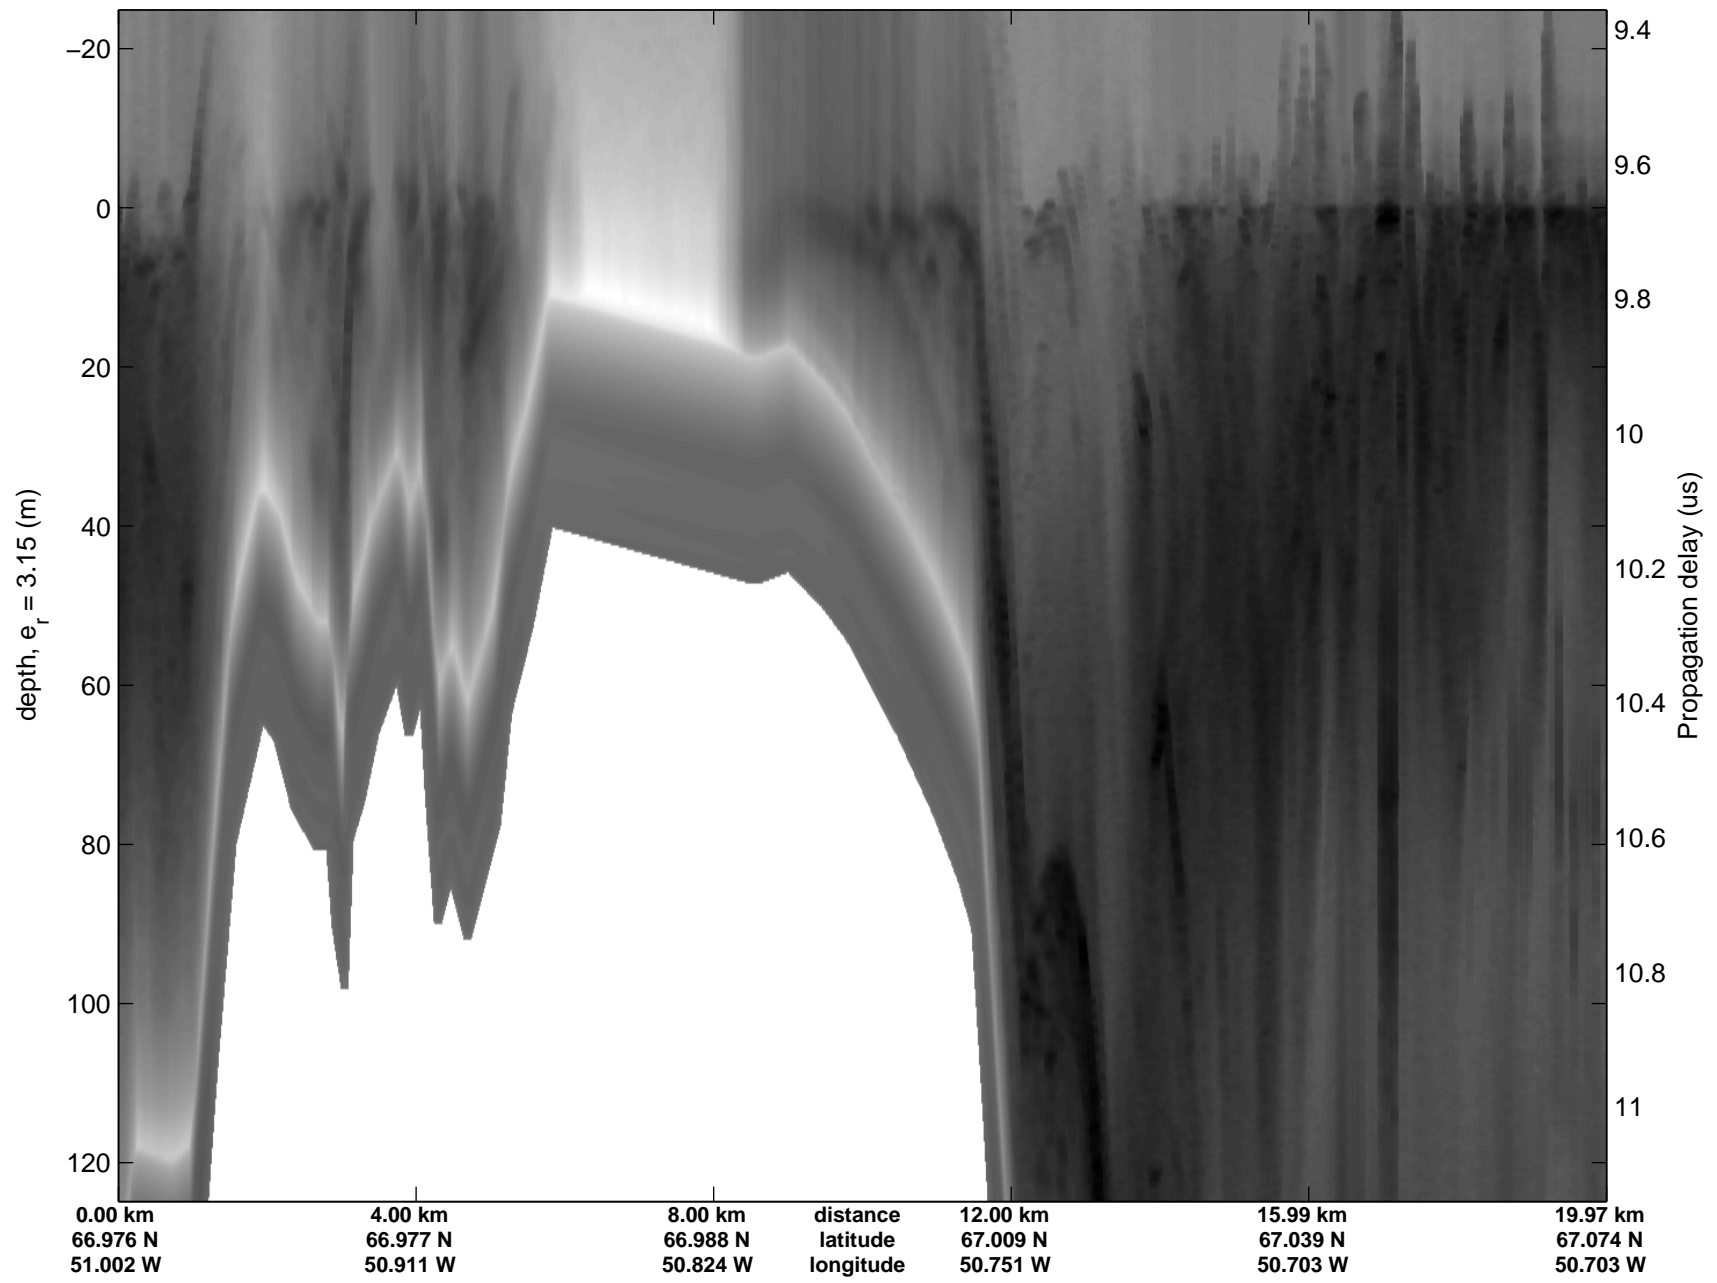

Polar Stereograph 70N/-45E

accum2 2014_Greenland_P3: "Southeast Glaciers 02" 20140408_02_001: 11:24:50.7 to 11:27:35.1 GPS

accum2 2014_Greenland_P3: "Southeast Glaciers 02" 20140408_02_001: 11:24:50.7 to 11:27:35.1 GPS

Polar Stereograph 70N/-45E

accum2 2014_Greenland_P3: "Southeast Glaciers 02" 20140408_02_002: 11:27:35.3 to 11:30:42.1 GPS

accum2 2014_Greenland_P3: "Southeast Glaciers 02" 20140408_02_002: 11:27:35.3 to 11:30:42.1 GPS