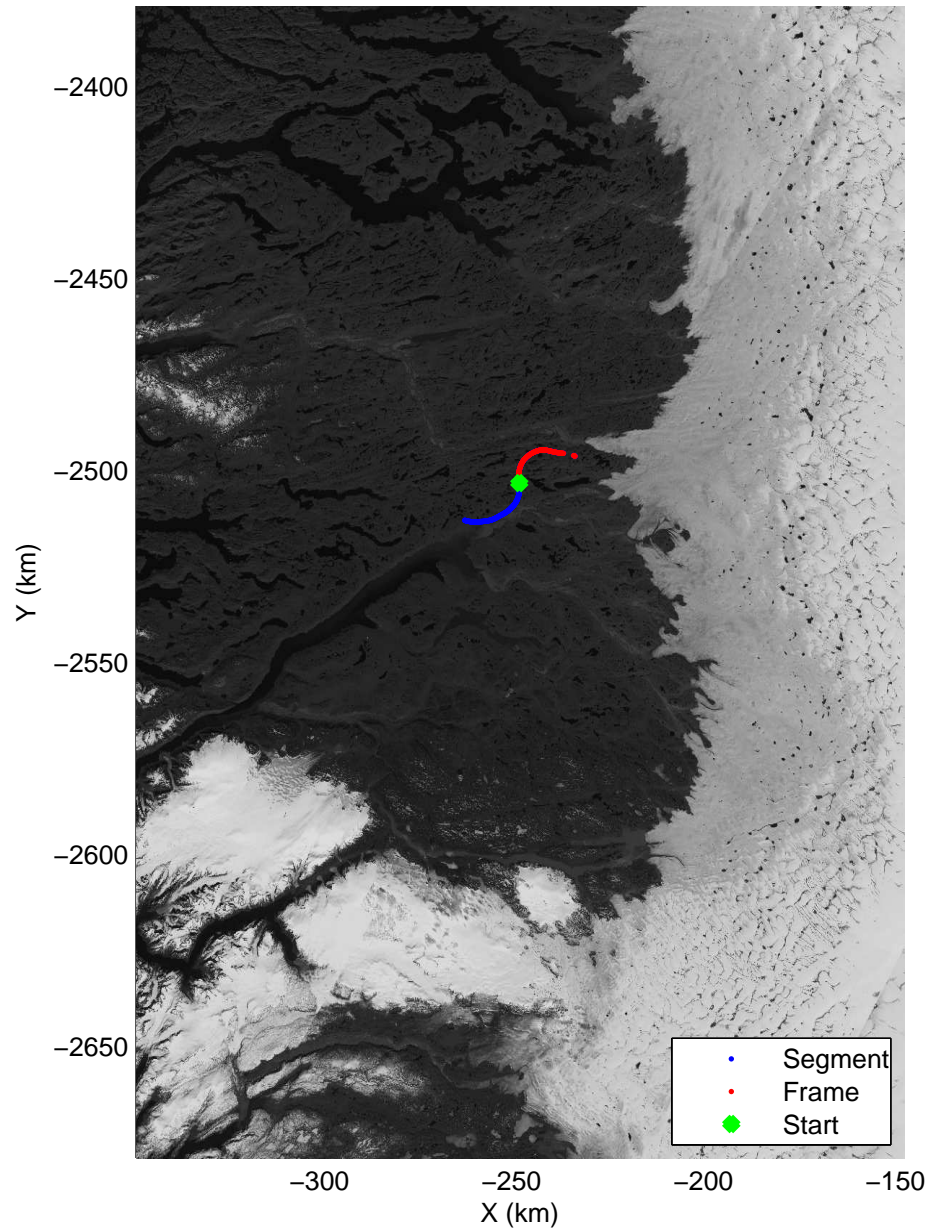

Polar Stereograph 70N/-45E

accum2 2014_Greenland_P3: "Southeast Glaciers 02" 20140408_02_001: 11:24:50.7 to 11:27:35.1 GPS

accum2 2014_Greenland_P3: "Southeast Glaciers 02" 20140408_02_001: 11:24:50.7 to 11:27:35.1 GPS

Polar Stereograph 70N/-45E

accum2 2014_Greenland_P3: "Southeast Glaciers 02" 20140408_02_002: 11:27:35.3 to 11:30:42.1 GPS

accum2 2014_Greenland_P3: "Southeast Glaciers 02" 20140408_02_002: 11:27:35.3 to 11:30:42.1 GPS