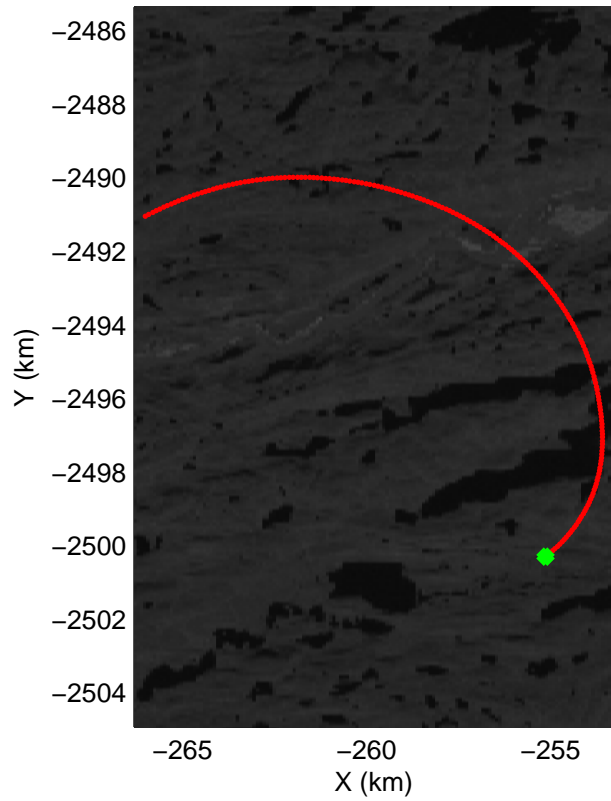

Polar Stereograph 70N/-45E

accum2 2014_Greenland_P3: "Southeast Glaciers 01" 20140408_01_001: 11:16:01.5 to 11:19:00.3 GPS

accum2 2014_Greenland_P3: "Southeast Glaciers 01" 20140408_01_001: 11:16:01.5 to 11:19:00.3 GPS

Polar Stereograph 70N/-45E

accum2 2014_Greenland_P3: "Southeast Glaciers 01" 20140408_01_002: 11:19:00.5 to 11:21:42.8 GPS

accum2 2014_Greenland_P3: "Southeast Glaciers 01" 20140408_01_002: 11:19:00.5 to 11:21:42.8 GPS

Polar Stereograph 70N/-45E

accum2 2014_Greenland_P3: "Southeast Glaciers 01" 20140408_01_003: 11:21:43.0 to 11:24:49.5 GPS

accum2 2014_Greenland_P3: "Southeast Glaciers 01" 20140408_01_003: 11:21:43.0 to 11:24:49.5 GPS