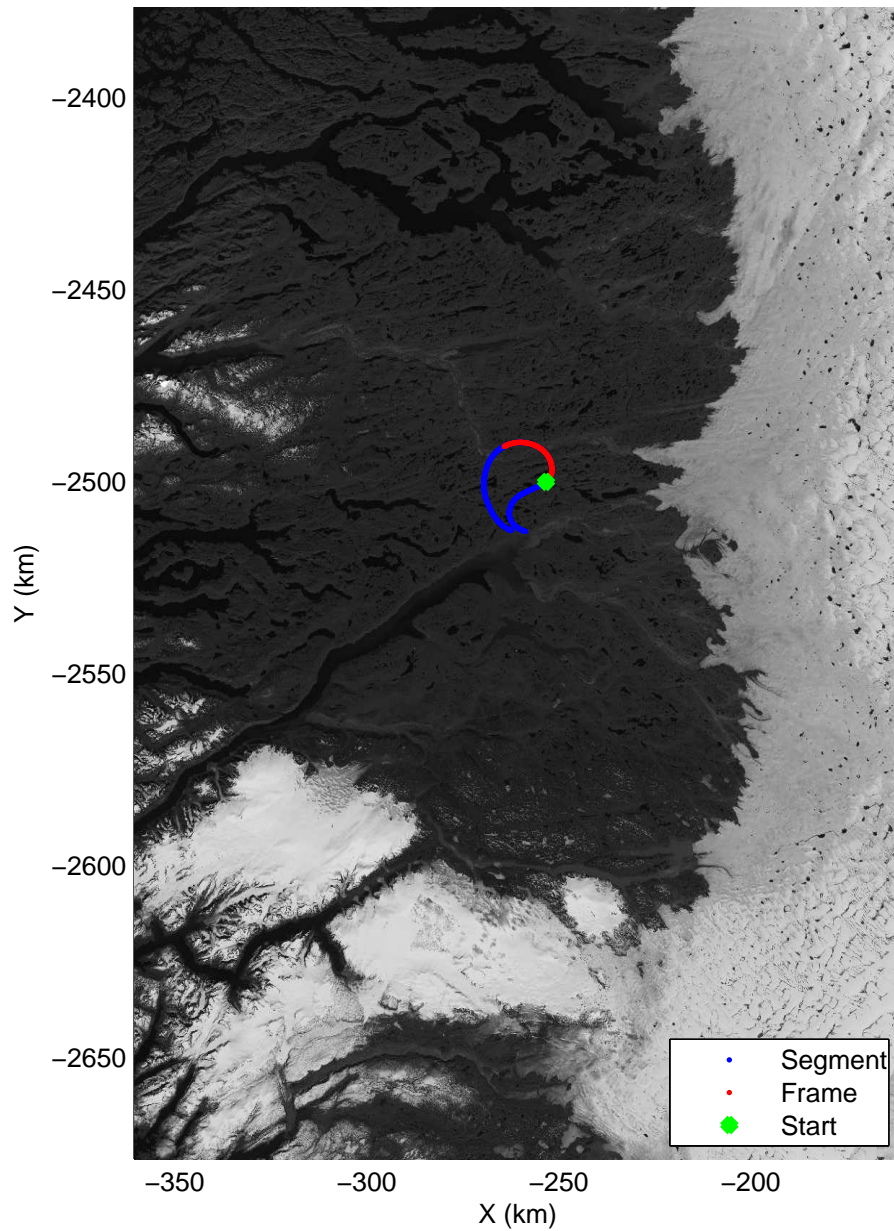

Polar Stereograph 70N/-45E

accum2 2014_Greenland_P3: "Southeast Glaciers 01" 20140408_01_001: 11:16:01.5 to 11:19:00.3 GPS

accum2 2014_Greenland_P3: "Southeast Glaciers 01" 20140408_01_001: 11:16:01.5 to 11:19:00.3 GPS

Polar Stereograph 70N/-45E

accum2 2014_Greenland_P3: "Southeast Glaciers 01" 20140408_01_002: 11:19:00.5 to 11:21:42.8 GPS

accum2 2014_Greenland_P3: "Southeast Glaciers 01" 20140408_01_002: 11:19:00.5 to 11:21:42.8 GPS

Polar Stereograph 70N/-45E

accum2 2014_Greenland_P3: "Southeast Glaciers 01" 20140408_01_003: 11:21:43.0 to 11:24:49.5 GPS

accum2 2014_Greenland_P3: "Southeast Glaciers 01" 20140408_01_003: 11:21:43.0 to 11:24:49.5 GPS