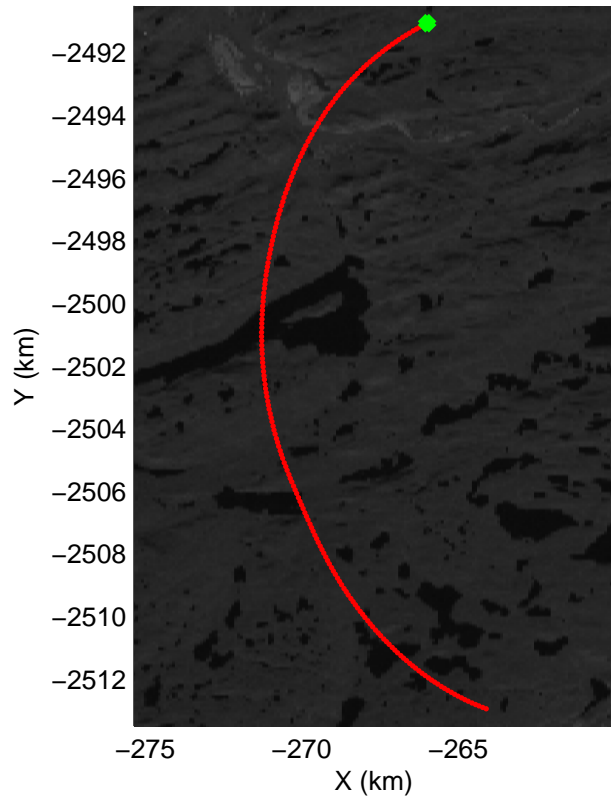

Polar Stereograph 70N/-45E

accum2 2014_Greenland_P3: "Southeast Glaciers 01" 20140408_01_001: 11:16:01.5 to 11:19:00.3 GPS

accum2 2014_Greenland_P3: "Southeast Glaciers 01" 20140408_01_001: 11:16:01.5 to 11:19:00.3 GPS

Polar Stereograph 70N/-45E

accum2 2014_Greenland_P3: "Southeast Glaciers 01" 20140408_01_002: 11:19:00.5 to 11:21:42.8 GPS

accum2 2014_Greenland_P3: "Southeast Glaciers 01" 20140408_01_002: 11:19:00.5 to 11:21:42.8 GPS

Polar Stereograph 70N/-45E

accum2 2014_Greenland_P3: "Southeast Glaciers 01" 20140408_01_003: 11:21:43.0 to 11:24:49.5 GPS

accum2 2014_Greenland_P3: "Southeast Glaciers 01" 20140408_01_003: 11:21:43.0 to 11:24:49.5 GPS