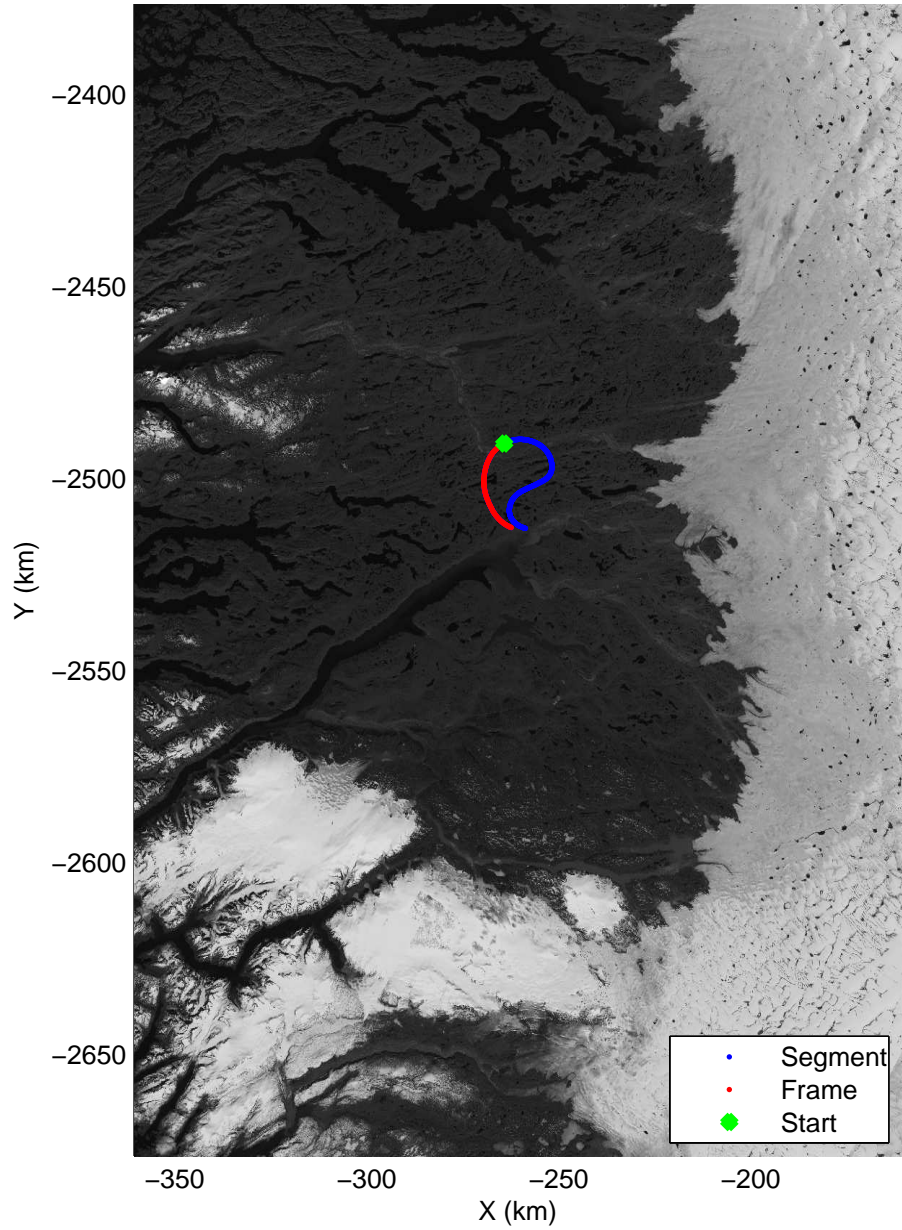

Polar Stereograph 70N/-45E

accum2 2014_Greenland_P3: "Southeast Glaciers 01" 20140408_01_001: 11:16:01.5 to 11:19:00.3 GPS

accum2 2014_Greenland_P3: "Southeast Glaciers 01" 20140408_01_001: 11:16:01.5 to 11:19:00.3 GPS

Polar Stereograph 70N/-45E

accum2 2014_Greenland_P3: "Southeast Glaciers 01" 20140408_01_002: 11:19:00.5 to 11:21:42.8 GPS

accum2 2014_Greenland_P3: "Southeast Glaciers 01" 20140408_01_002: 11:19:00.5 to 11:21:42.8 GPS

Polar Stereograph 70N/-45E

accum2 2014_Greenland_P3: "Southeast Glaciers 01" 20140408_01_003: 11:21:43.0 to 11:24:49.5 GPS

accum2 2014_Greenland_P3: "Southeast Glaciers 01" 20140408_01_003: 11:21:43.0 to 11:24:49.5 GPS