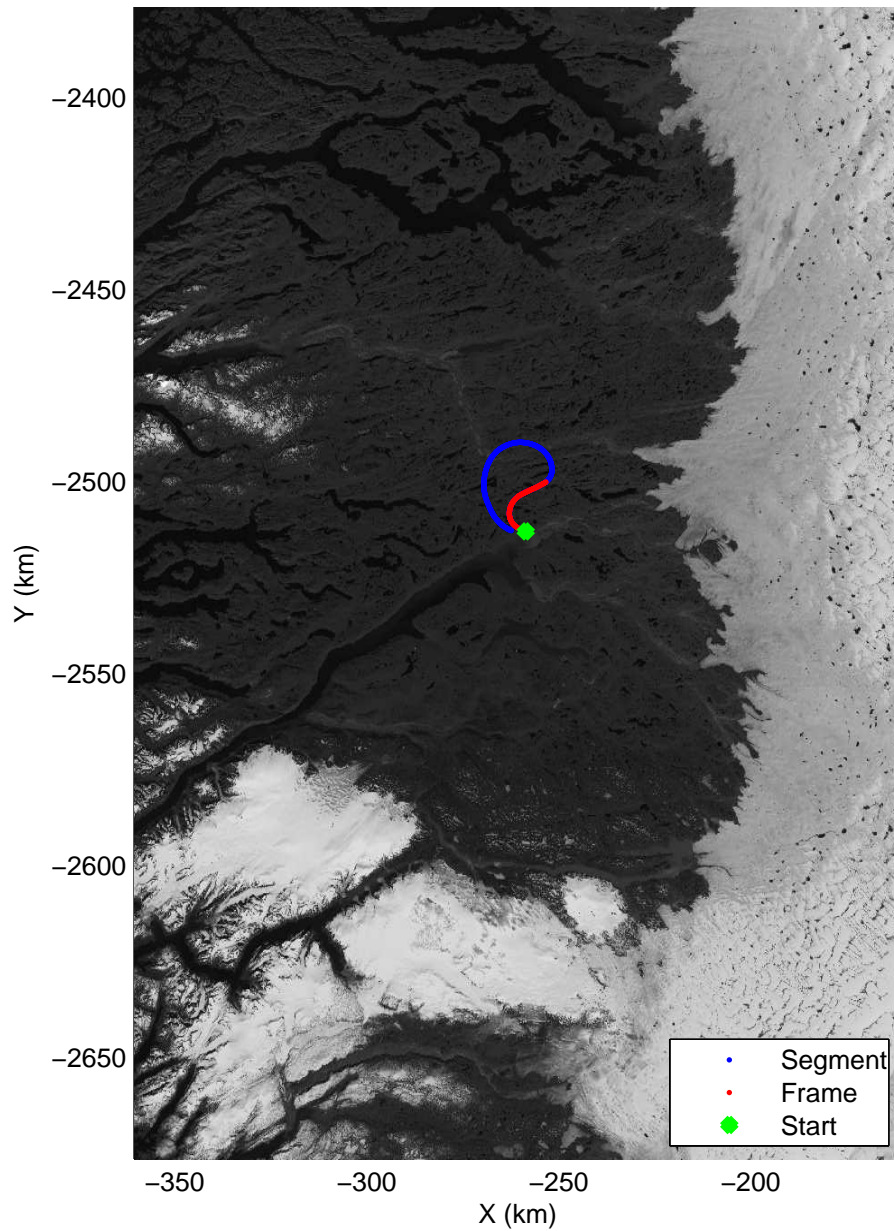

Polar Stereograph 70N/-45E

accum2 2014_Greenland_P3: "Southeast Glaciers 01" 20140408_01_001: 11:16:01.5 to 11:19:00.3 GPS

accum2 2014_Greenland_P3: "Southeast Glaciers 01" 20140408_01_001: 11:16:01.5 to 11:19:00.3 GPS

Polar Stereograph 70N/-45E

accum2 2014_Greenland_P3: "Southeast Glaciers 01" 20140408_01_002: 11:19:00.5 to 11:21:42.8 GPS

accum2 2014_Greenland_P3: "Southeast Glaciers 01" 20140408_01_002: 11:19:00.5 to 11:21:42.8 GPS

Polar Stereograph 70N/-45E

accum2 2014_Greenland_P3: "Southeast Glaciers 01" 20140408_01_003: 11:21:43.0 to 11:24:49.5 GPS

accum2 2014_Greenland_P3: "Southeast Glaciers 01" 20140408_01_003: 11:21:43.0 to 11:24:49.5 GPS