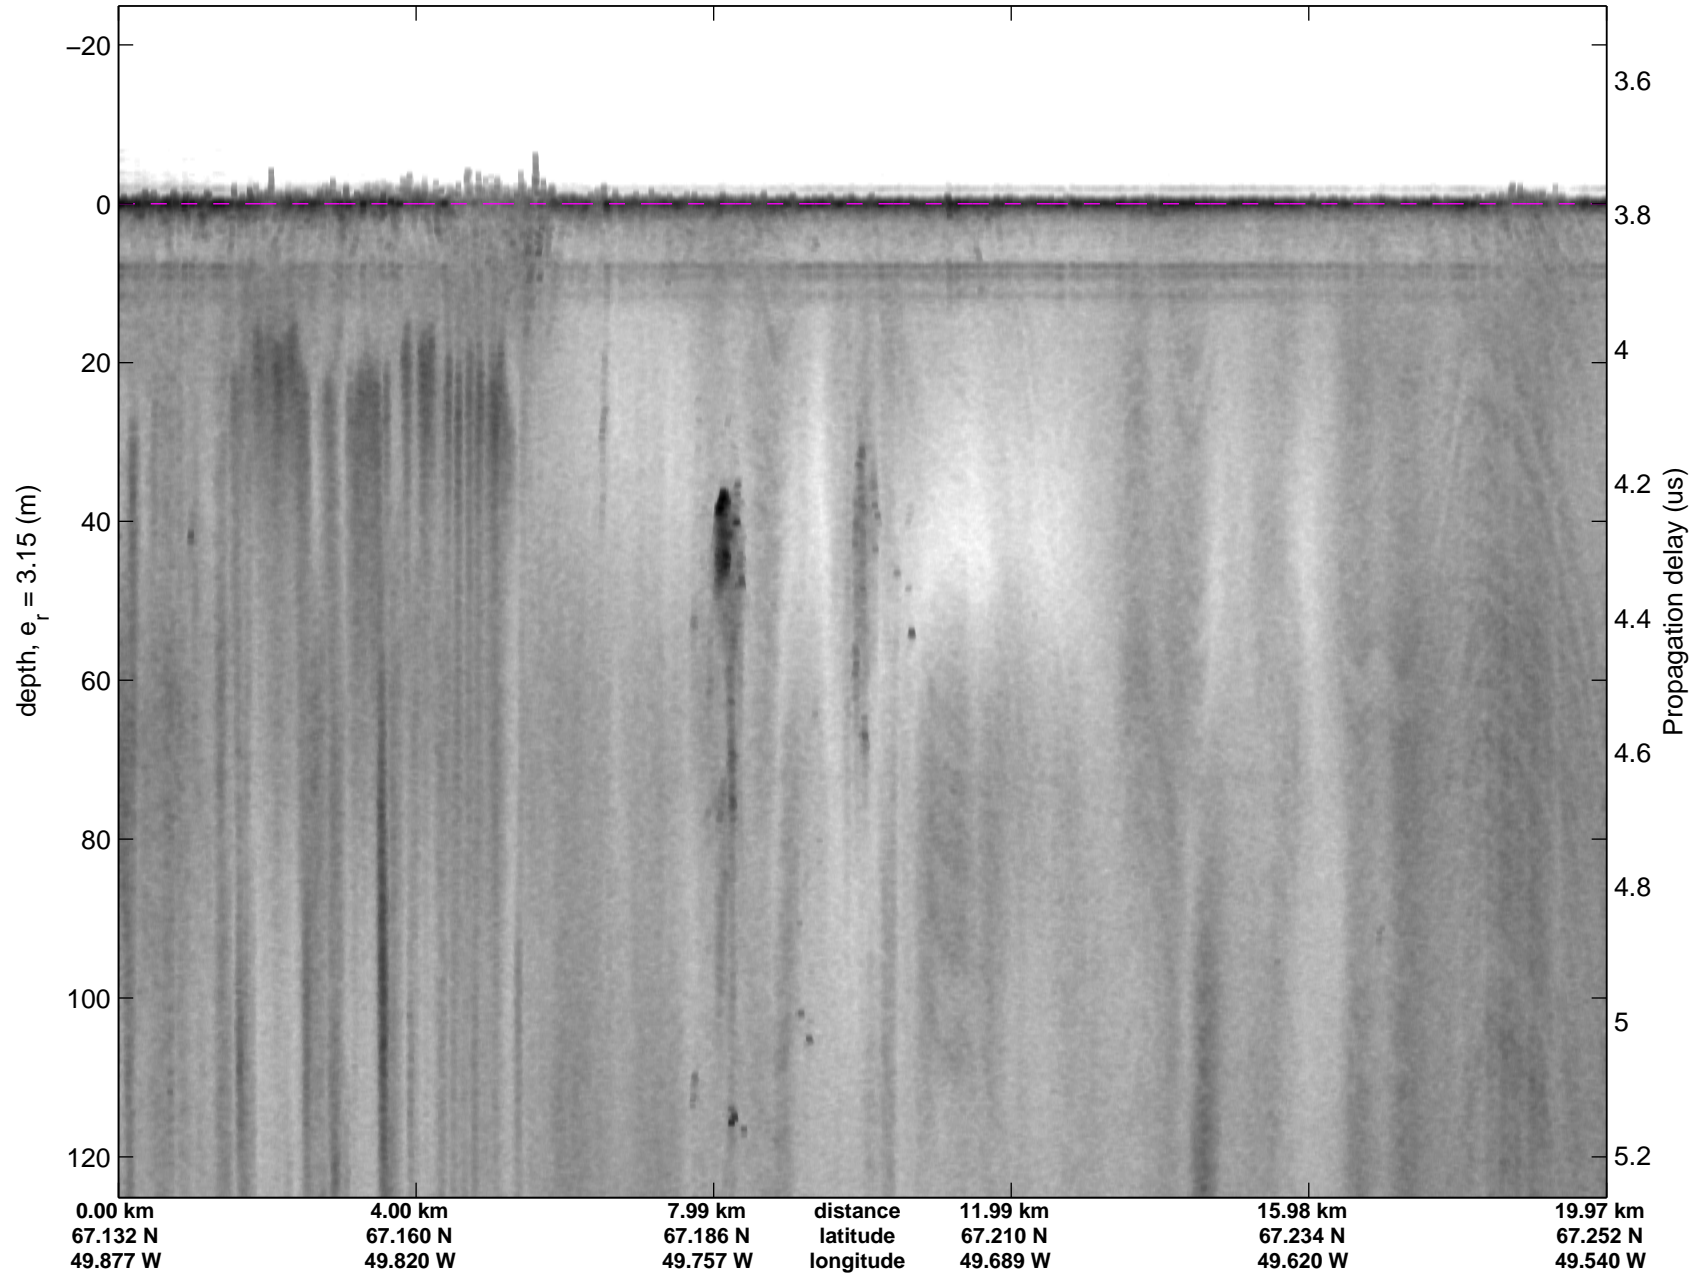

Polar Stereograph 70N/-45E

accum2 2014\_Greenland\_P3: "Southwest Coastal A" 20140407\_02\_001: 11:25:25.4 to 11:28:23.9 GPS

accum2 2014\_Greenland\_P3: "Southwest Coastal A" 20140407\_02\_001: 11:25:25.4 to 11:28:23.9 GPS

Polar Stereograph 70N/-45E

accum2 2014\_Greenland\_P3: "Southwest Coastal A" 20140407\_02\_002: 11:28:24.1 to 11:31:08.2 GPS

accum2 2014\_Greenland\_P3: "Southwest Coastal A" 20140407\_02\_002: 11:28:24.1 to 11:31:08.2 GPS

Polar Stereograph 70N/-45E

accum2 2014\_Greenland\_P3: "Southwest Coastal A" 20140407\_02\_003: 11:31:08.3 to 11:34:42.7 GPS

accum2 2014\_Greenland\_P3: "Southwest Coastal A" 20140407\_02\_003: 11:31:08.3 to 11:34:42.7 GPS