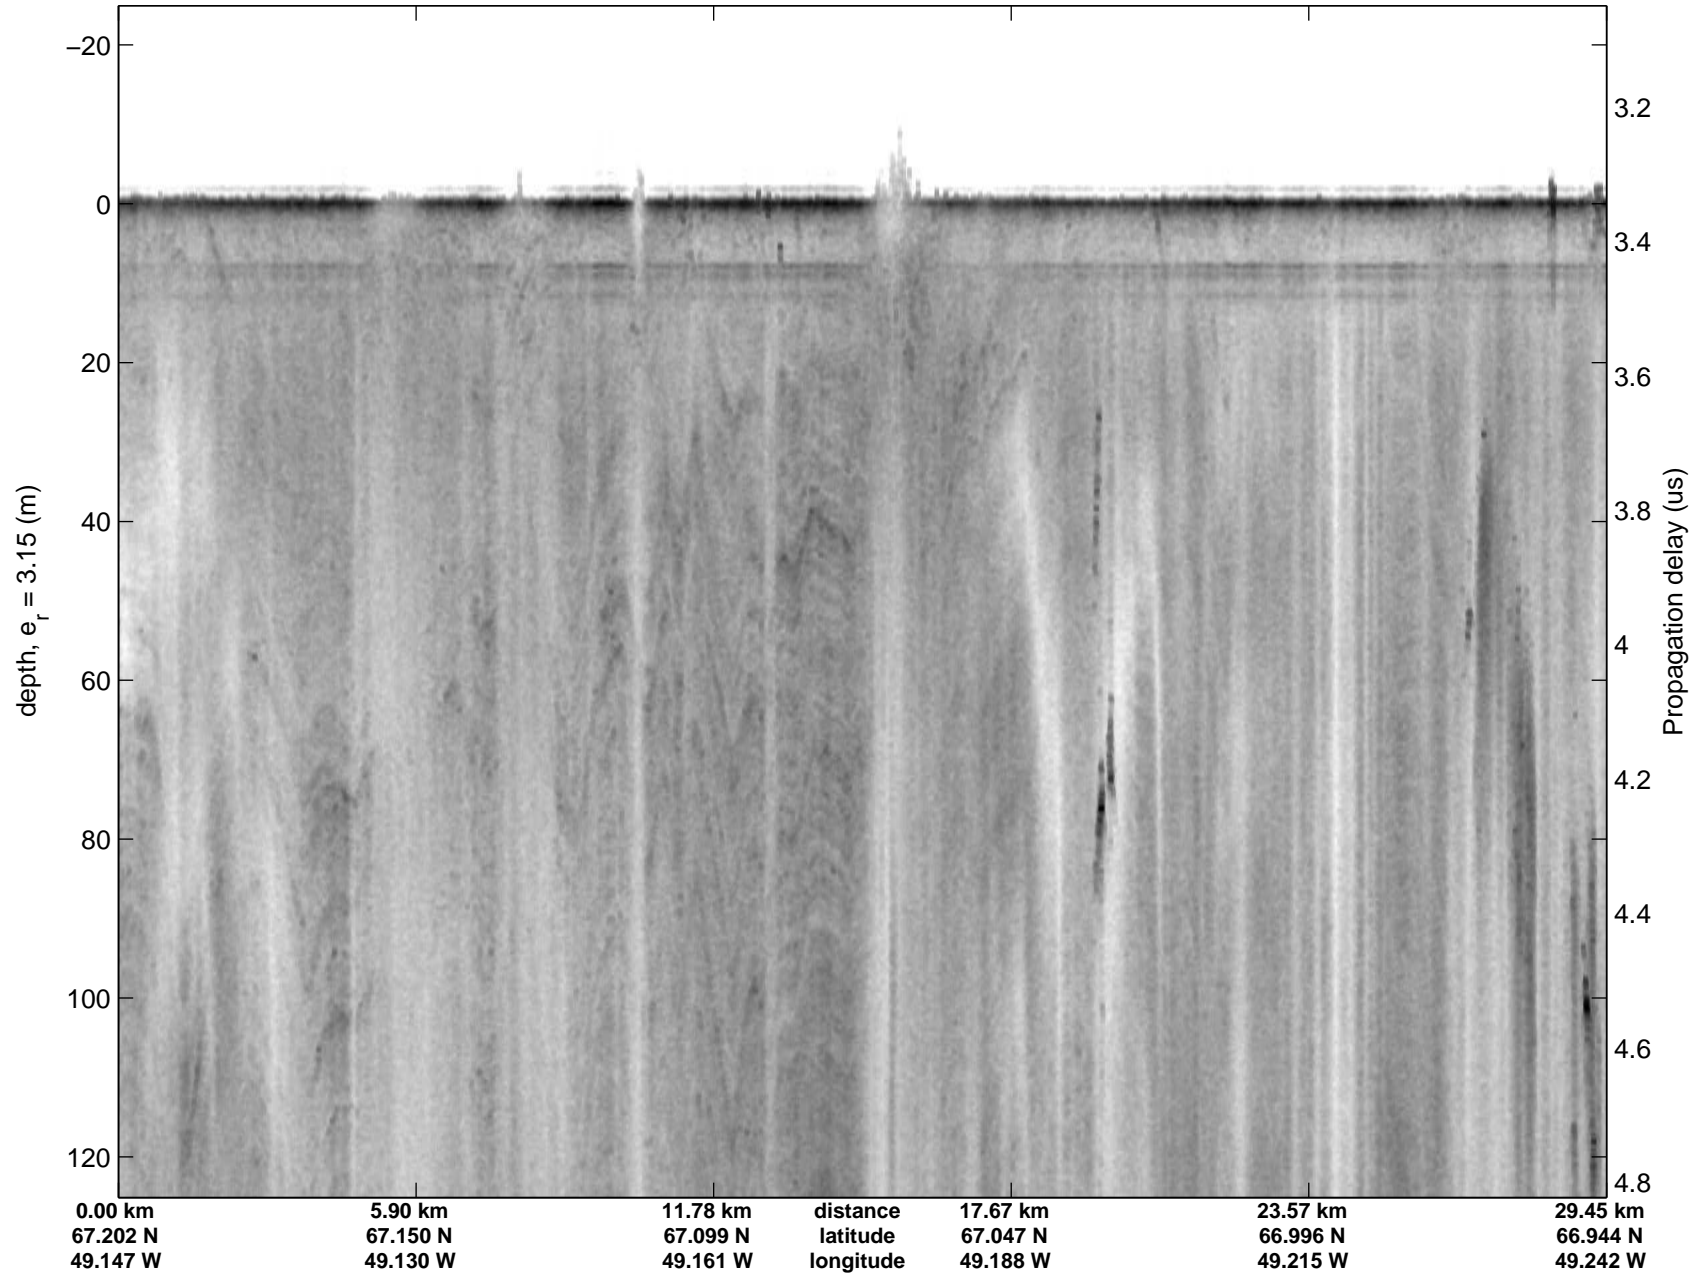

Polar Stereograph 70N/-45E

accum2 2014\_Greenland\_P3: "Southwest Coastal A" 20140407\_02\_001: 11:25:25.4 to 11:28:23.9 GPS

accum2 2014\_Greenland\_P3: "Southwest Coastal A" 20140407\_02\_001: 11:25:25.4 to 11:28:23.9 GPS

Polar Stereograph 70N/-45E

accum2 2014\_Greenland\_P3: "Southwest Coastal A" 20140407\_02\_002: 11:28:24.1 to 11:31:08.2 GPS

accum2 2014\_Greenland\_P3: "Southwest Coastal A" 20140407\_02\_002: 11:28:24.1 to 11:31:08.2 GPS

Polar Stereograph 70N/-45E

accum2 2014\_Greenland\_P3: "Southwest Coastal A" 20140407\_02\_003: 11:31:08.3 to 11:34:42.7 GPS

accum2 2014\_Greenland\_P3: "Southwest Coastal A" 20140407\_02\_003: 11:31:08.3 to 11:34:42.7 GPS