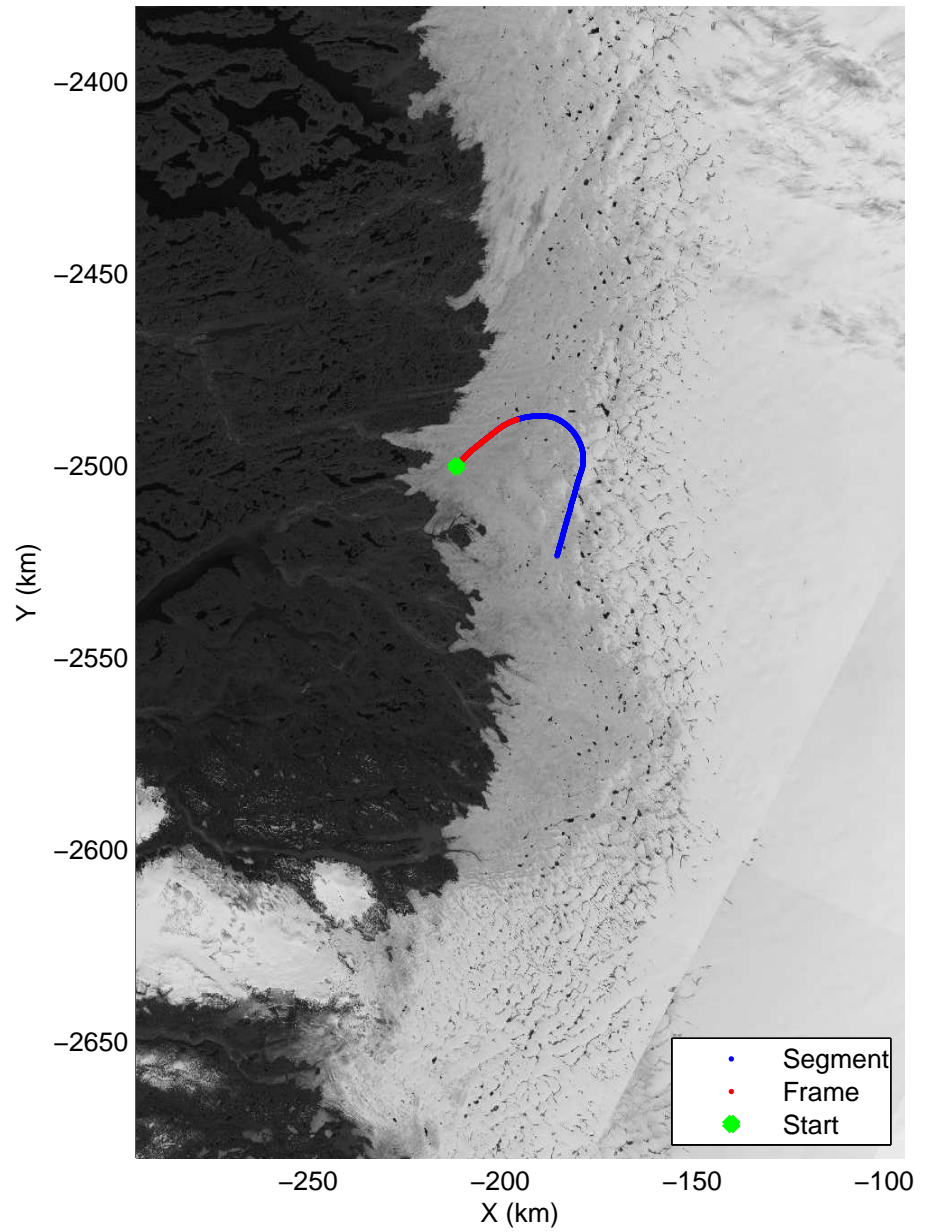

Polar Stereograph 70N/-45E

accum2 2014\_Greenland\_P3: "Southwest Coastal A" 20140407\_02\_001: 11:25:25.4 to 11:28:23.9 GPS

accum2 2014\_Greenland\_P3: "Southwest Coastal A" 20140407\_02\_001: 11:25:25.4 to 11:28:23.9 GPS

Polar Stereograph 70N/-45E

accum2 2014\_Greenland\_P3: "Southwest Coastal A" 20140407\_02\_002: 11:28:24.1 to 11:31:08.2 GPS

accum2 2014\_Greenland\_P3: "Southwest Coastal A" 20140407\_02\_002: 11:28:24.1 to 11:31:08.2 GPS

Polar Stereograph 70N/-45E

accum2 2014\_Greenland\_P3: "Southwest Coastal A" 20140407\_02\_003: 11:31:08.3 to 11:34:42.7 GPS

accum2 2014\_Greenland\_P3: "Southwest Coastal A" 20140407\_02\_003: 11:31:08.3 to 11:34:42.7 GPS