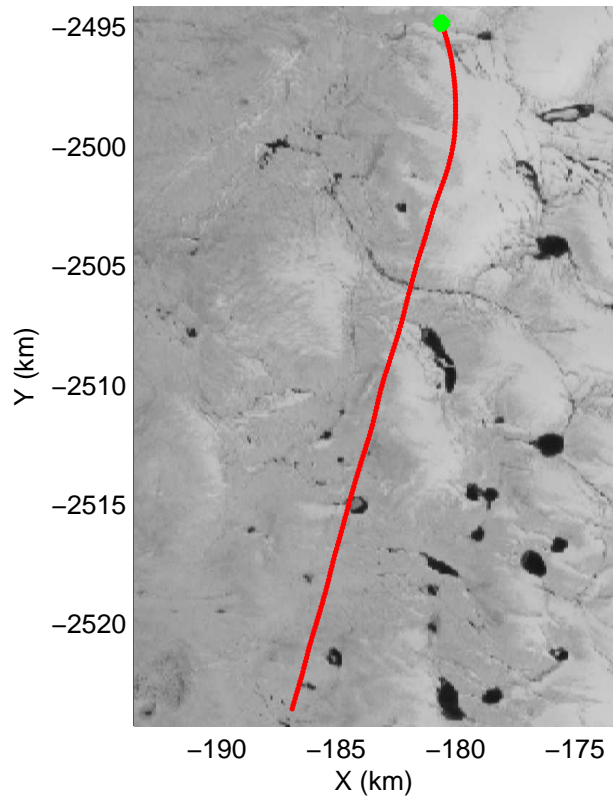

Polar Stereograph 70N/-45E

accum2 2014\_Greenland\_P3: "Southwest Coastal A" 20140407\_02\_001: 11:25:25.4 to 11:28:23.9 GPS

accum2 2014\_Greenland\_P3: "Southwest Coastal A" 20140407\_02\_001: 11:25:25.4 to 11:28:23.9 GPS

Polar Stereograph 70N/-45E

accum2 2014\_Greenland\_P3: "Southwest Coastal A" 20140407\_02\_002: 11:28:24.1 to 11:31:08.2 GPS

accum2 2014\_Greenland\_P3: "Southwest Coastal A" 20140407\_02\_002: 11:28:24.1 to 11:31:08.2 GPS

Polar Stereograph 70N/-45E

accum2 2014\_Greenland\_P3: "Southwest Coastal A" 20140407\_02\_003: 11:31:08.3 to 11:34:42.7 GPS

accum2 2014\_Greenland\_P3: "Southwest Coastal A" 20140407\_02\_003: 11:31:08.3 to 11:34:42.7 GPS