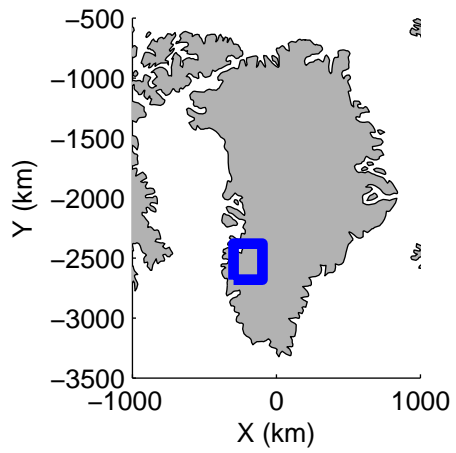

Polar Stereograph 70N/-45E

accum2 2014\_Greenland\_P3: "Southwest Coastal A" 20140407\_02\_002: 11:28:24.1 to 11:31:08.2 GPS

accum2 2014\_Greenland\_P3: "Southwest Coastal A" 20140407\_02\_002: 11:28:24.1 to 11:31:08.2 GPS