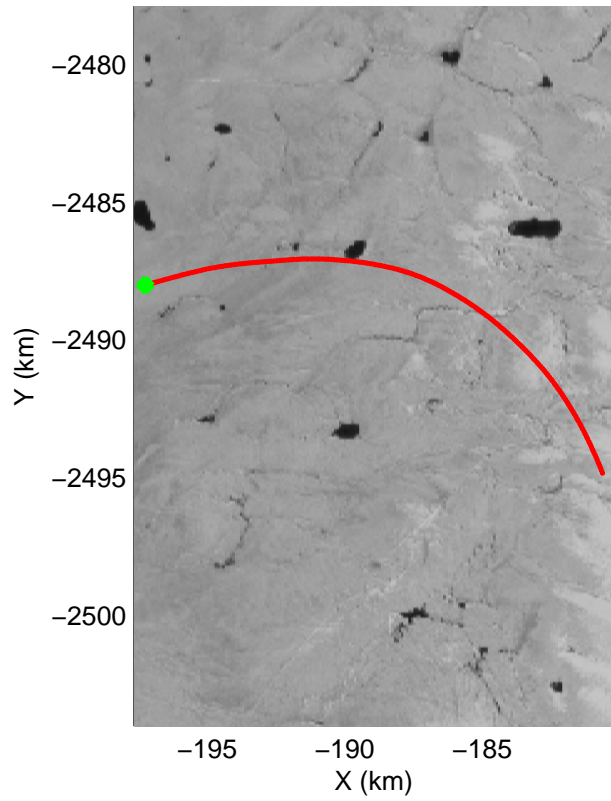

Polar Stereograph 70N/-45E

accum2 2014\_Greenland\_P3: "Southwest Coastal A" 20140407\_02\_001: 11:25:25.4 to 11:28:23.9 GPS

accum2 2014\_Greenland\_P3: "Southwest Coastal A" 20140407\_02\_001: 11:25:25.4 to 11:28:23.9 GPS

Polar Stereograph 70N/-45E

accum2 2014\_Greenland\_P3: "Southwest Coastal A" 20140407\_02\_002: 11:28:24.1 to 11:31:08.2 GPS

accum2 2014\_Greenland\_P3: "Southwest Coastal A" 20140407\_02\_002: 11:28:24.1 to 11:31:08.2 GPS

Polar Stereograph 70N/-45E

accum2 2014\_Greenland\_P3: "Southwest Coastal A" 20140407\_02\_003: 11:31:08.3 to 11:34:42.7 GPS

accum2 2014\_Greenland\_P3: "Southwest Coastal A" 20140407\_02\_003: 11:31:08.3 to 11:34:42.7 GPS