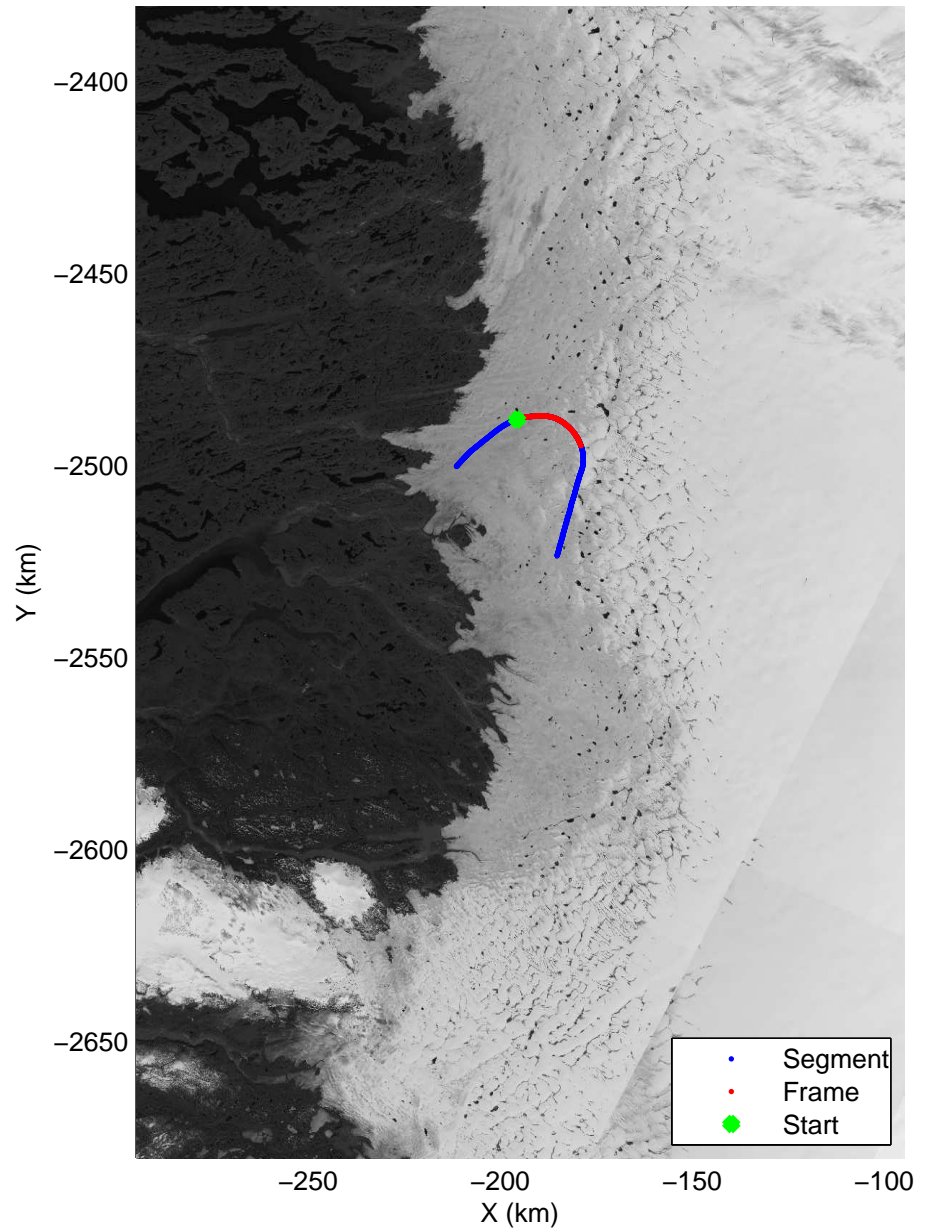

Polar Stereograph 70N/-45E

accum2 2014\_Greenland\_P3: "Southwest Coastal A" 20140407\_02\_001: 11:25:25.4 to 11:28:23.9 GPS

accum2 2014\_Greenland\_P3: "Southwest Coastal A" 20140407\_02\_001: 11:25:25.4 to 11:28:23.9 GPS

Polar Stereograph 70N/-45E

accum2 2014\_Greenland\_P3: "Southwest Coastal A" 20140407\_02\_002: 11:28:24.1 to 11:31:08.2 GPS

accum2 2014\_Greenland\_P3: "Southwest Coastal A" 20140407\_02\_002: 11:28:24.1 to 11:31:08.2 GPS

Polar Stereograph 70N/-45E

accum2 2014\_Greenland\_P3: "Southwest Coastal A" 20140407\_02\_003: 11:31:08.3 to 11:34:42.7 GPS

accum2 2014\_Greenland\_P3: "Southwest Coastal A" 20140407\_02\_003: 11:31:08.3 to 11:34:42.7 GPS