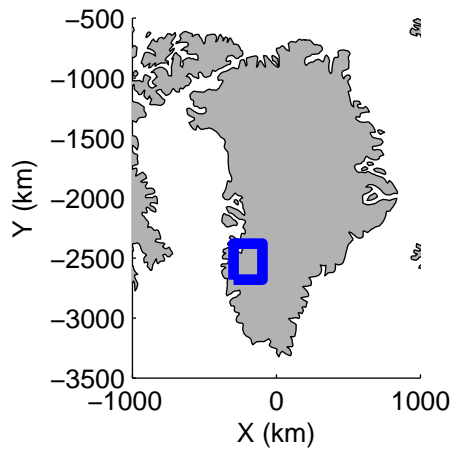

Polar Stereograph 70N/-45E

accum2 2014\_Greenland\_P3: "Southwest Coastal A" 20140407\_02\_001: 11:25:25.4 to 11:28:23.9 GPS

accum2 2014\_Greenland\_P3: "Southwest Coastal A" 20140407\_02\_001: 11:25:25.4 to 11:28:23.9 GPS

Polar Stereograph 70N/-45E

accum2 2014\_Greenland\_P3: "Southwest Coastal A" 20140407\_02\_002: 11:28:24.1 to 11:31:08.2 GPS

accum2 2014\_Greenland\_P3: "Southwest Coastal A" 20140407\_02\_002: 11:28:24.1 to 11:31:08.2 GPS