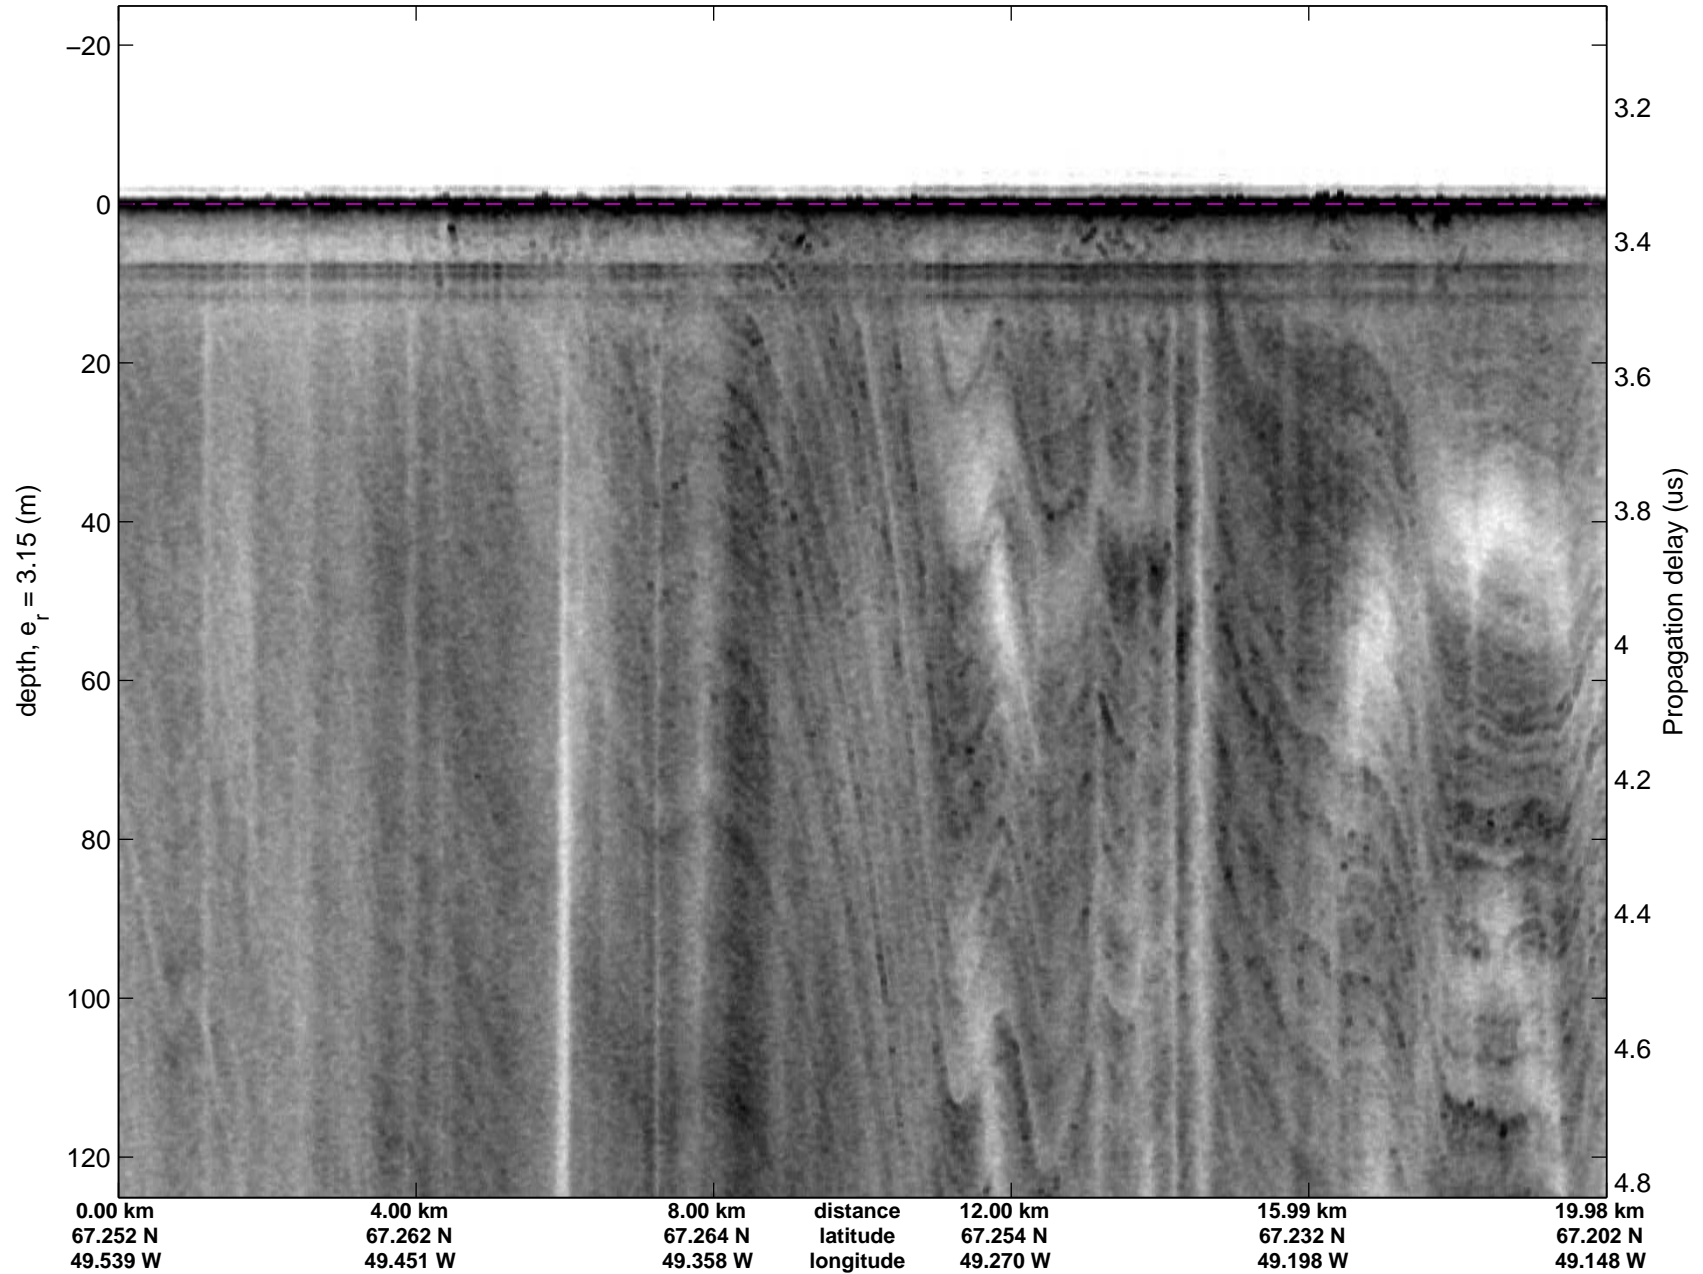

Polar Stereograph 70N/-45E

accum2 2014\_Greenland\_P3: "Southwest Coastal A" 20140407\_02\_001: 11:25:25.4 to 11:28:23.9 GPS

accum2 2014\_Greenland\_P3: "Southwest Coastal A" 20140407\_02\_001: 11:25:25.4 to 11:28:23.9 GPS

Polar Stereograph 70N/-45E

accum2 2014\_Greenland\_P3: "Southwest Coastal A" 20140407\_02\_002: 11:28:24.1 to 11:31:08.2 GPS

accum2 2014\_Greenland\_P3: "Southwest Coastal A" 20140407\_02\_002: 11:28:24.1 to 11:31:08.2 GPS

Polar Stereograph 70N/-45E

accum2 2014\_Greenland\_P3: "Southwest Coastal A" 20140407\_02\_003: 11:31:08.3 to 11:34:42.7 GPS

accum2 2014\_Greenland\_P3: "Southwest Coastal A" 20140407\_02\_003: 11:31:08.3 to 11:34:42.7 GPS