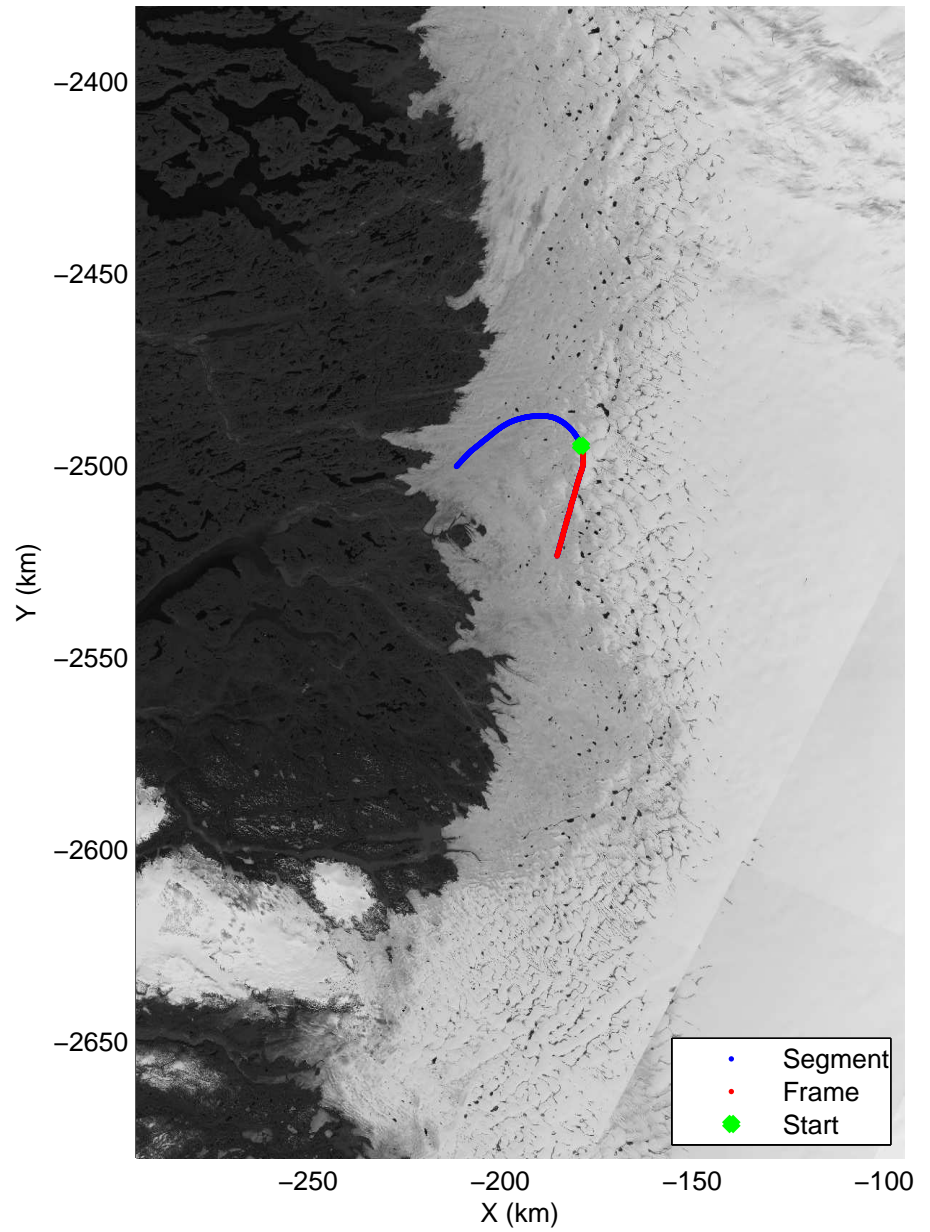

Polar Stereograph 70N/-45E

accum2 2014\_Greenland\_P3: "Southwest Coastal A" 20140407\_02\_001: 11:25:25.4 to 11:28:23.9 GPS

accum2 2014\_Greenland\_P3: "Southwest Coastal A" 20140407\_02\_001: 11:25:25.4 to 11:28:23.9 GPS

Polar Stereograph 70N/-45E

accum2 2014\_Greenland\_P3: "Southwest Coastal A" 20140407\_02\_002: 11:28:24.1 to 11:31:08.2 GPS

accum2 2014\_Greenland\_P3: "Southwest Coastal A" 20140407\_02\_002: 11:28:24.1 to 11:31:08.2 GPS

Polar Stereograph 70N/-45E

accum2 2014\_Greenland\_P3: "Southwest Coastal A" 20140407\_02\_003: 11:31:08.3 to 11:34:42.7 GPS

accum2 2014\_Greenland\_P3: "Southwest Coastal A" 20140407\_02\_003: 11:31:08.3 to 11:34:42.7 GPS