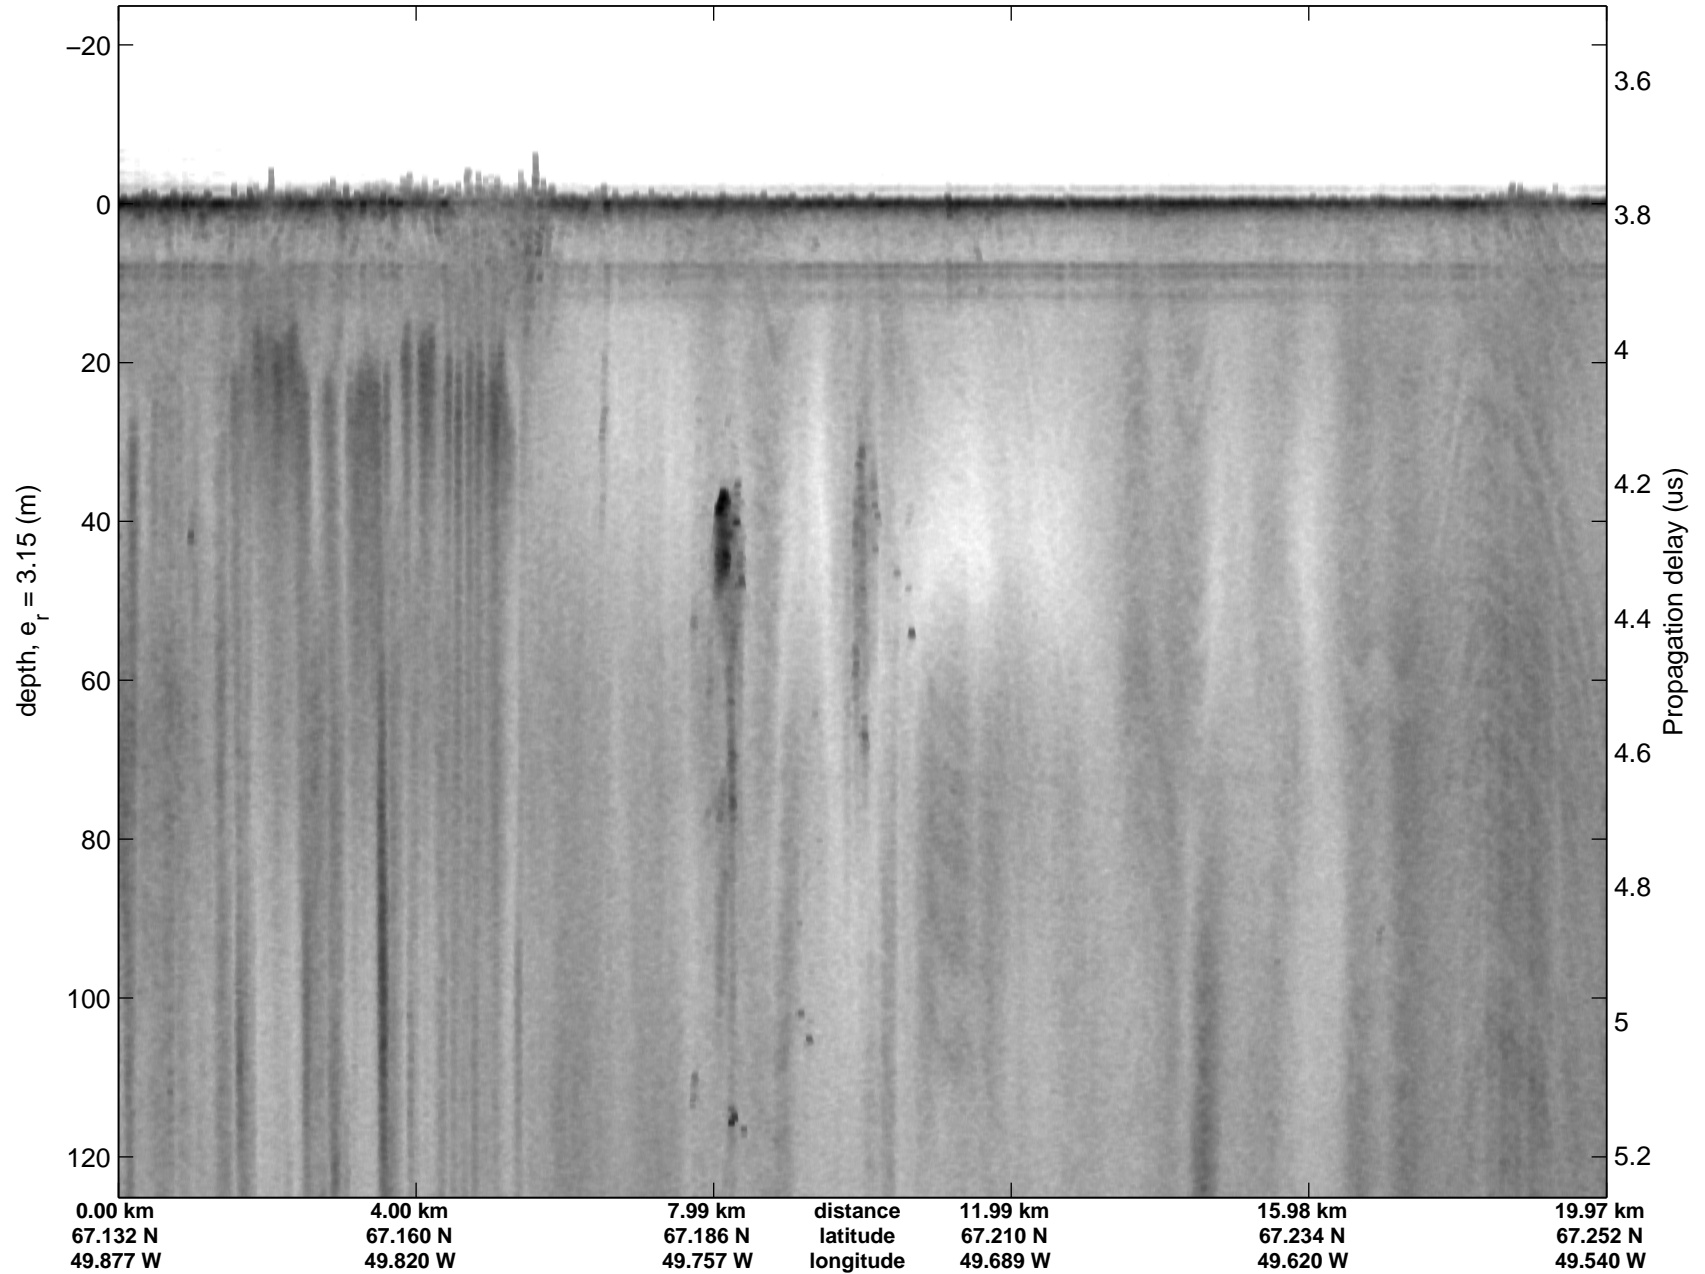

Polar Stereograph 70N/-45E

accum2 2014\_Greenland\_P3: "Southwest Coastal A" 20140407\_02\_001: 11:25:25.4 to 11:28:23.9 GPS

accum2 2014\_Greenland\_P3: "Southwest Coastal A" 20140407\_02\_001: 11:25:25.4 to 11:28:23.9 GPS

Polar Stereograph 70N/-45E

accum2 2014\_Greenland\_P3: "Southwest Coastal A" 20140407\_02\_002: 11:28:24.1 to 11:31:08.2 GPS

accum2 2014\_Greenland\_P3: "Southwest Coastal A" 20140407\_02\_002: 11:28:24.1 to 11:31:08.2 GPS

Polar Stereograph 70N/-45E

accum2 2014\_Greenland\_P3: "Southwest Coastal A" 20140407\_02\_003: 11:31:08.3 to 11:34:42.7 GPS

accum2 2014\_Greenland\_P3: "Southwest Coastal A" 20140407\_02\_003: 11:31:08.3 to 11:34:42.7 GPS