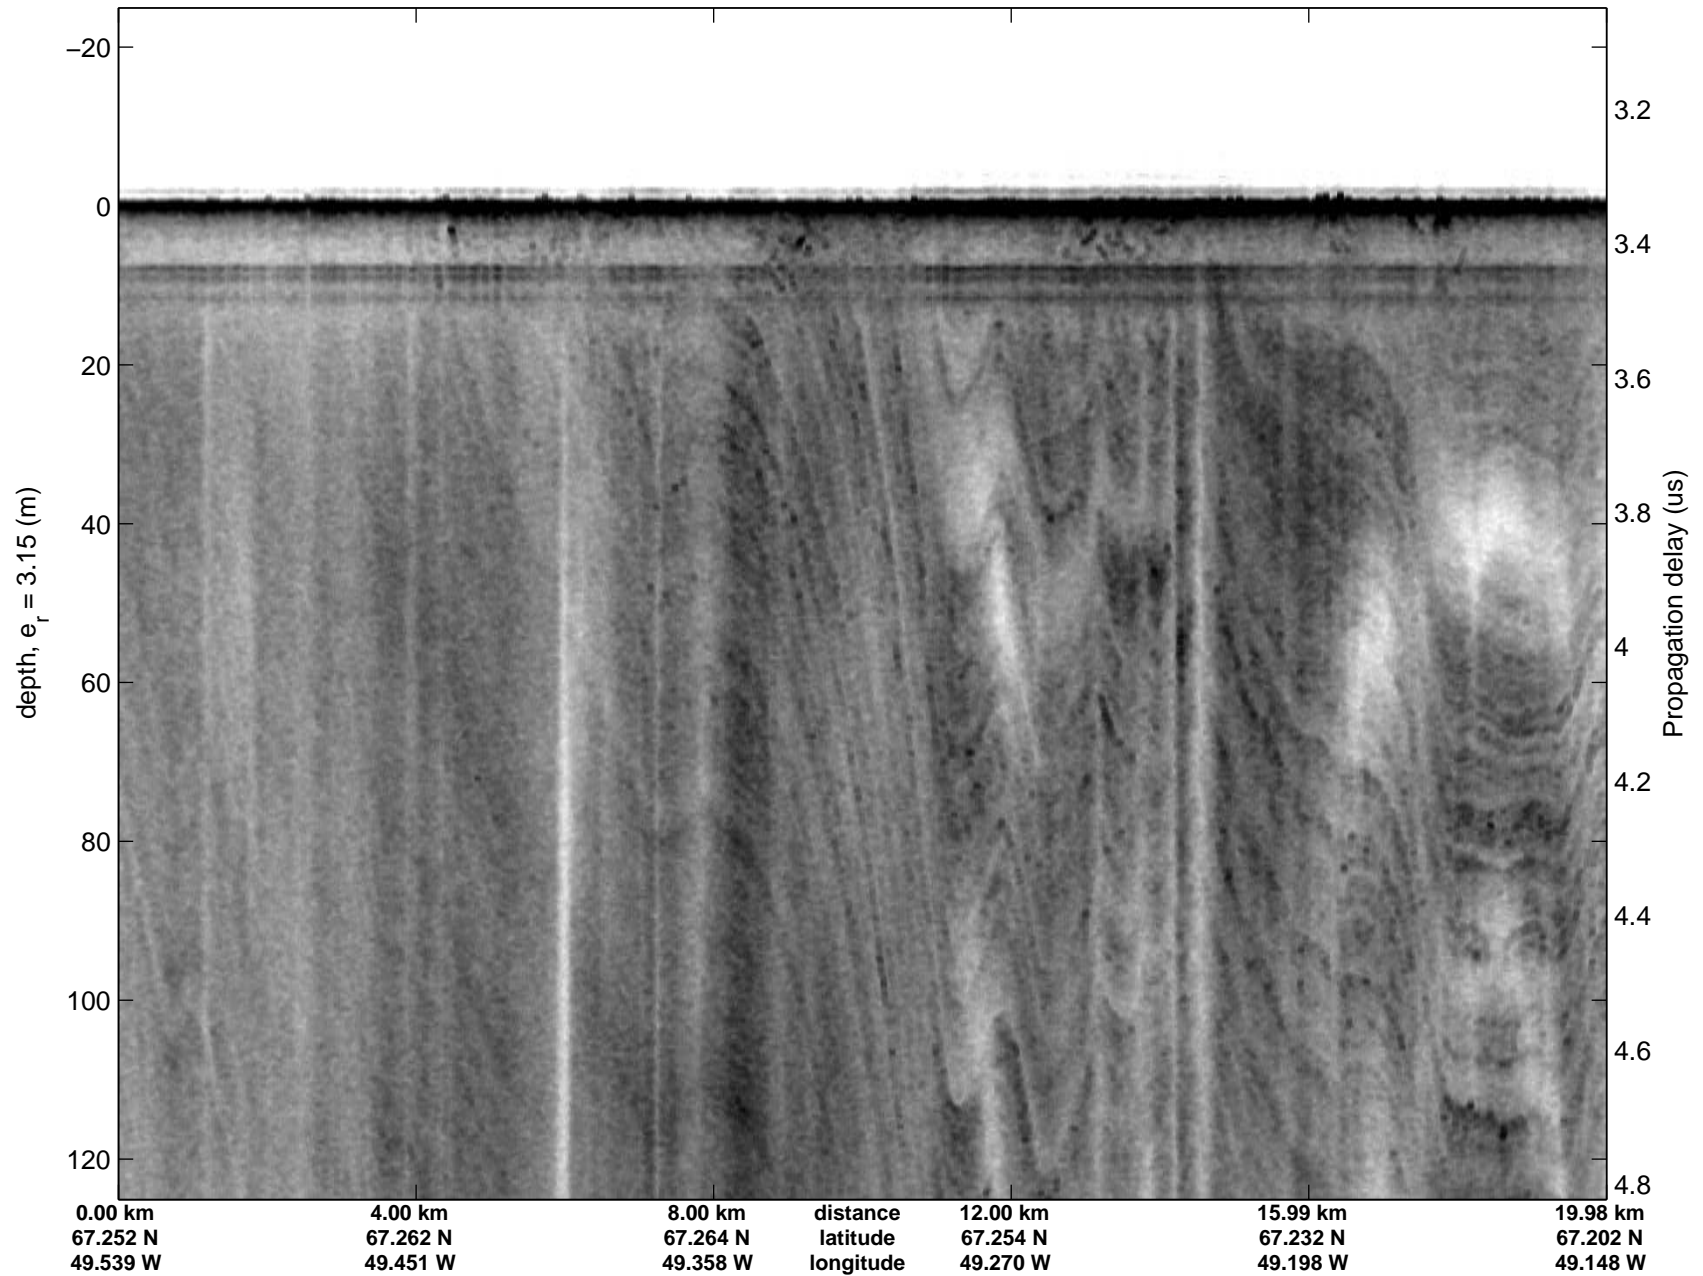

Polar Stereograph 70N/-45E

accum2 2014\_Greenland\_P3: "Southwest Coastal A" 20140407\_02\_001: 11:25:25.4 to 11:28:23.9 GPS

accum2 2014\_Greenland\_P3: "Southwest Coastal A" 20140407\_02\_001: 11:25:25.4 to 11:28:23.9 GPS

Polar Stereograph 70N/-45E

accum2 2014\_Greenland\_P3: "Southwest Coastal A" 20140407\_02\_002: 11:28:24.1 to 11:31:08.2 GPS

accum2 2014\_Greenland\_P3: "Southwest Coastal A" 20140407\_02\_002: 11:28:24.1 to 11:31:08.2 GPS

Polar Stereograph 70N/-45E

accum2 2014\_Greenland\_P3: "Southwest Coastal A" 20140407\_02\_003: 11:31:08.3 to 11:34:42.7 GPS

accum2 2014\_Greenland\_P3: "Southwest Coastal A" 20140407\_02\_003: 11:31:08.3 to 11:34:42.7 GPS